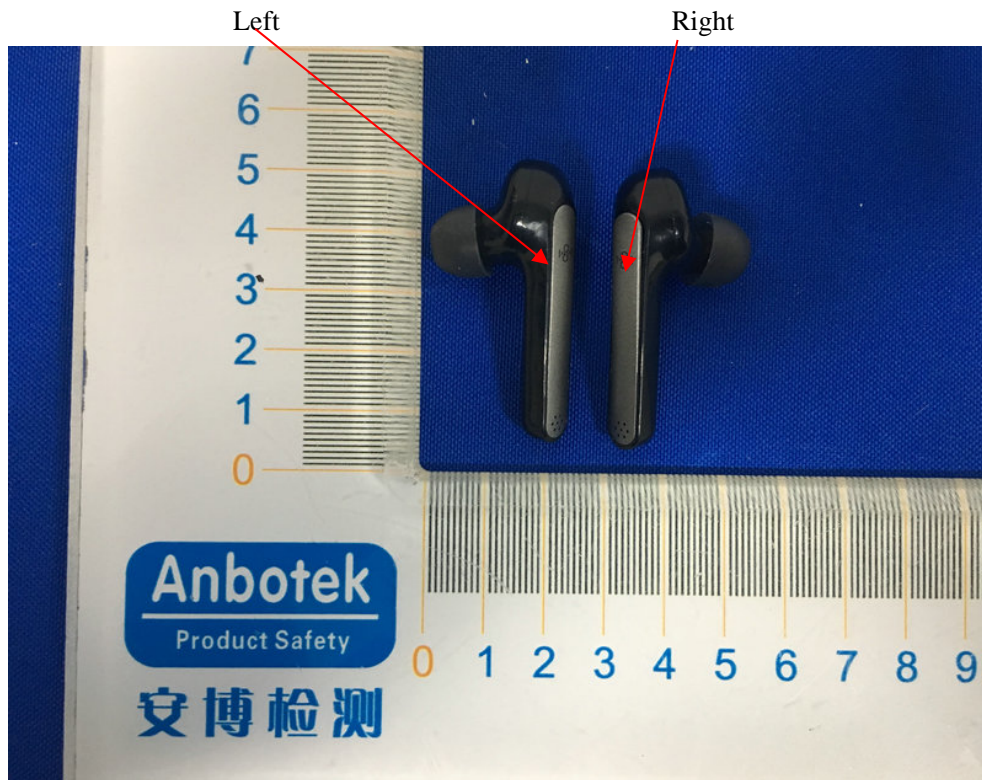

Label Location On EUT

Label

FCC ID: WSG-BH024