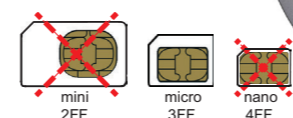

# Doro 8028/8030/8031

English

1

EN: Remove battery cover

2

EN: Insert SIM card (not included)

EN: For the full manual please visit [www.doro.se/support/search/](http://www.doro.se/support/search/) or contact our Helpline.

3

EN: Insert the battery and replace the battery cover

4

EN: Charge the phone

5

EN: Turn on the phone and enter your SIM card PIN, if requested

6

EN: Follow the instructions in the setup assistant to activate your device and set it up.