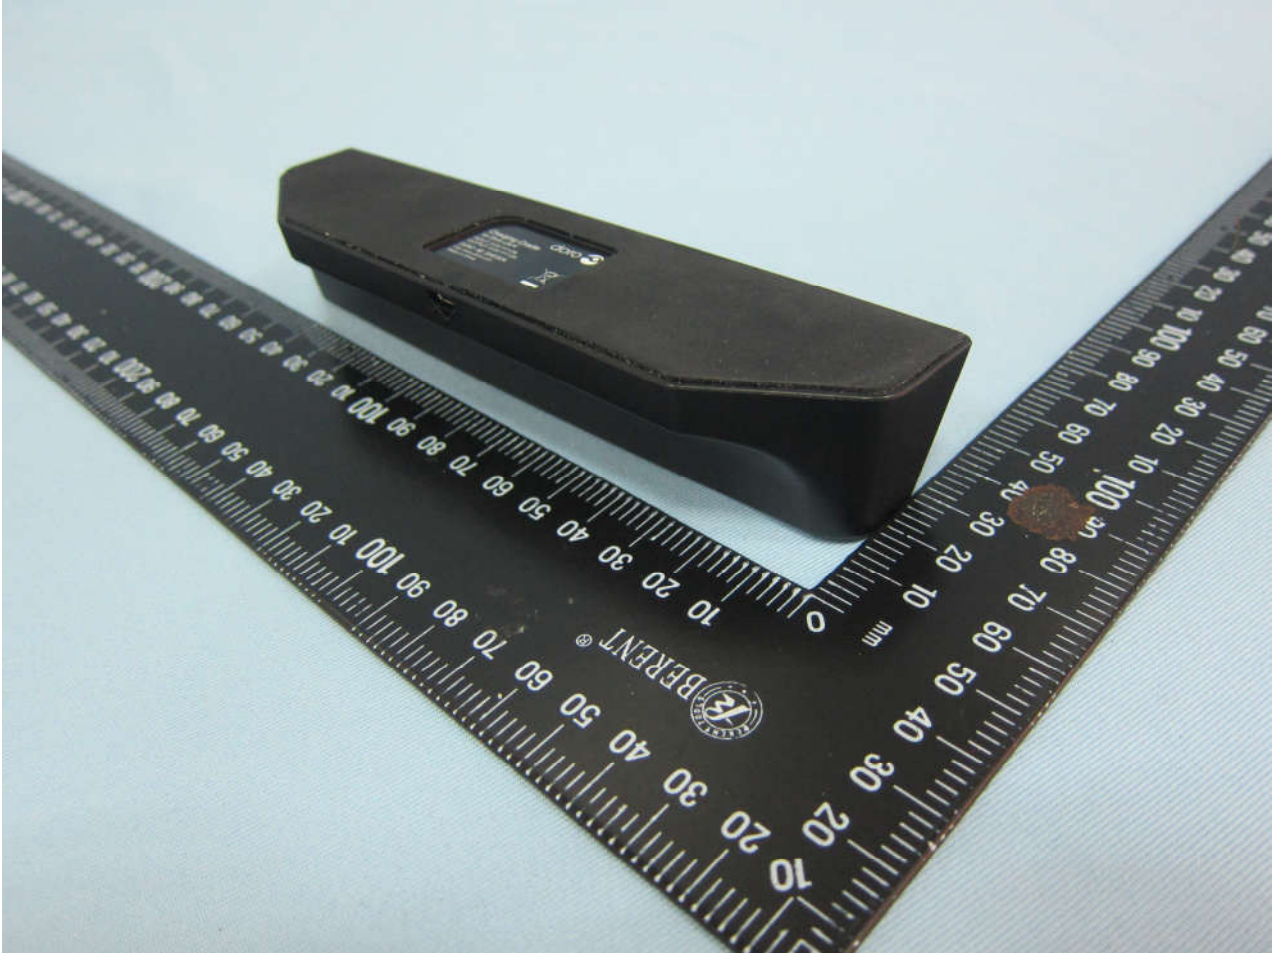

Brand Name: doro; Model Name: DSB-0020