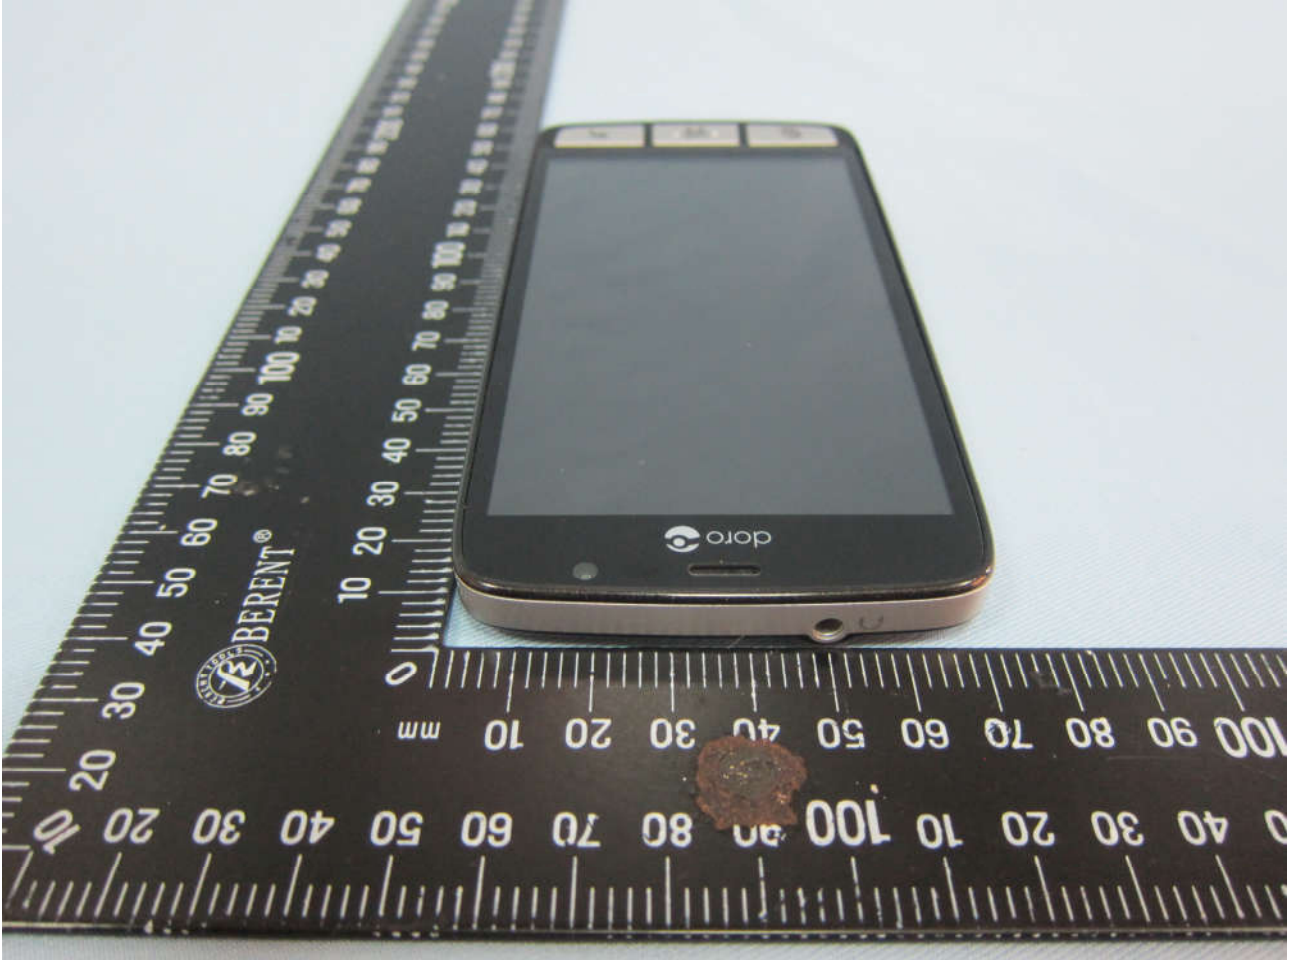

1. External Photograph of EUT

Brand Name: doro; Model Name: DSB-0020

Brand Name: doro; Model Name: DSB-0020

Brand Name: doro; Model Name: DSB-0020

Brand Name: doro; Model Name: DSB-0020

Brand Name: doro; Model Name: DSB-0020

Brand Name: doro; Model Name: DSB-0020

2. Photograph of Accessory

Brand Name: doro; Model Name: DSB-0020

List of Accessory:

Specification of Accessory		
AC Adapter	Brand Name	doro
	Model Name	BUUS050100-C00
Battery	Brand Name	doro
	Model Name	BDA-2000A
Cradle	Brand Name	doro
	Model Name	NA
USB Cable	Signal Line Type	1.52m, shielded cable, without core
Earphone	Signal Line Type	1.18m, non-shielded cable, without core

Cradle

Brand Name: doro; Model Name: DSB-0020

Brand Name: doro; Model Name: DSB-0020

Brand Name: doro; Model Name: DSB-0020

Brand Name: doro; Model Name: DSB-0020