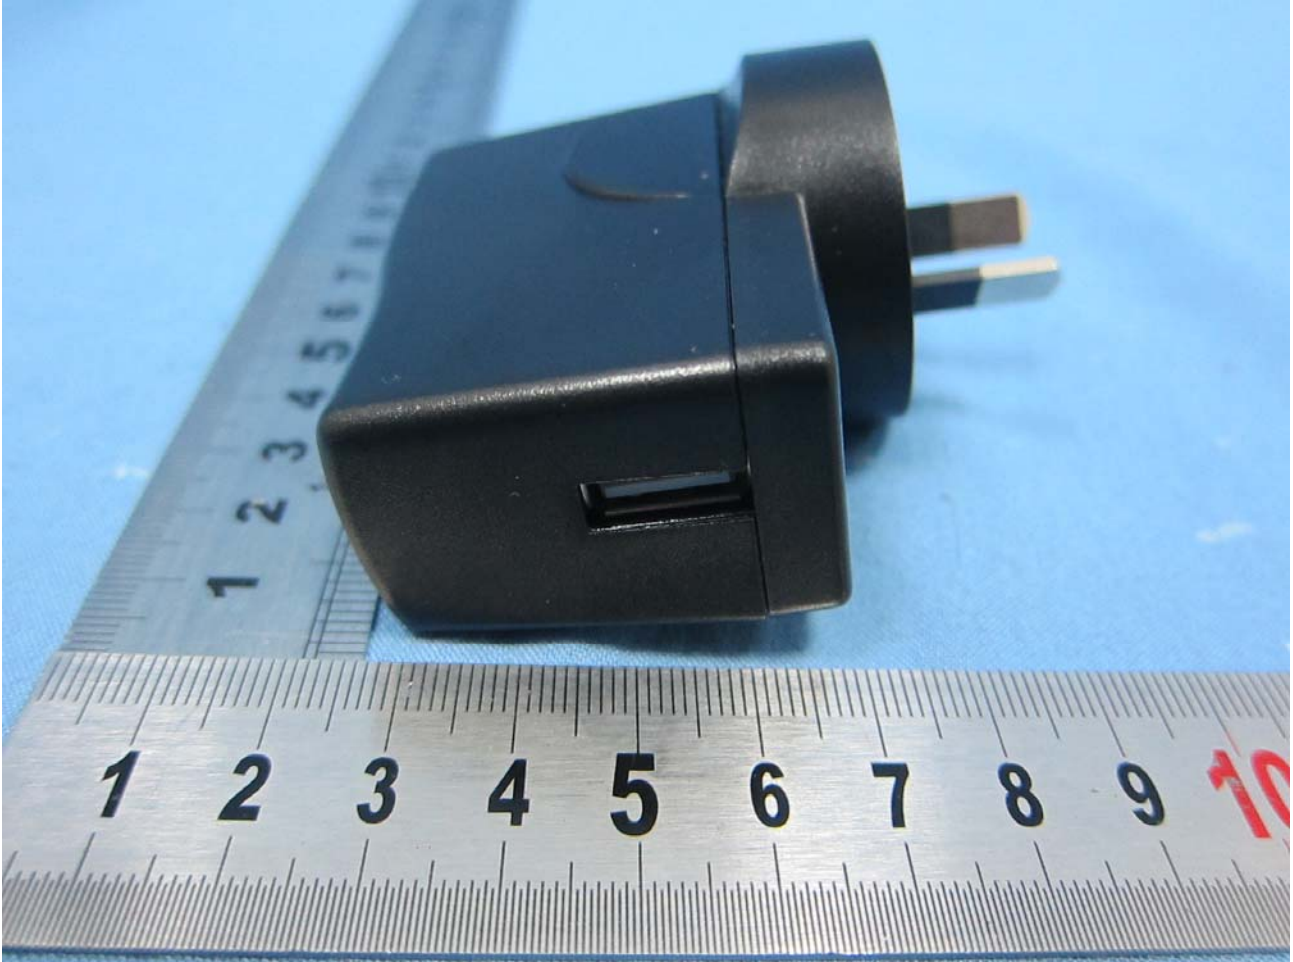

Brand Name: Doro / Model Name: Doro PhoneEasy 615