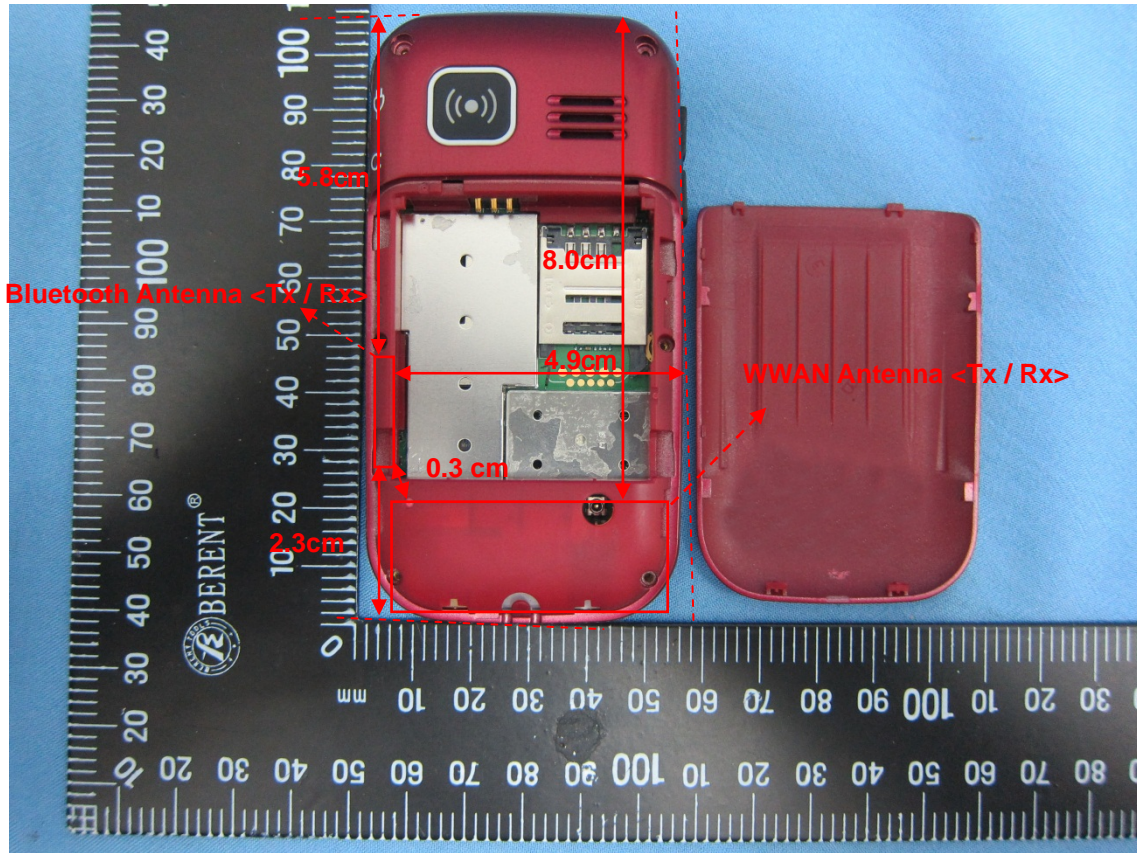

### Appendix D. Product Photos

Antenna Location :

DUT Length: 10.0 cm  
DUT Width: 5.2 cm

Antenna	Length	Width
WWAN Antenna (Tx / Rx)	4.6 cm	1.7 cm
Bluetooth Antenna (Tx / Rx)	1.9 cm	0.1 cm

The shortest distance between the Tx antennas	
WWAN Antenna to Bluetooth Antenna	0.3 cm

## **Appendix E. Test Setup Photos**

**Right Cheek**

**Back of the DUT with Phantom 1.5 cm Gap  
(with Headset)**