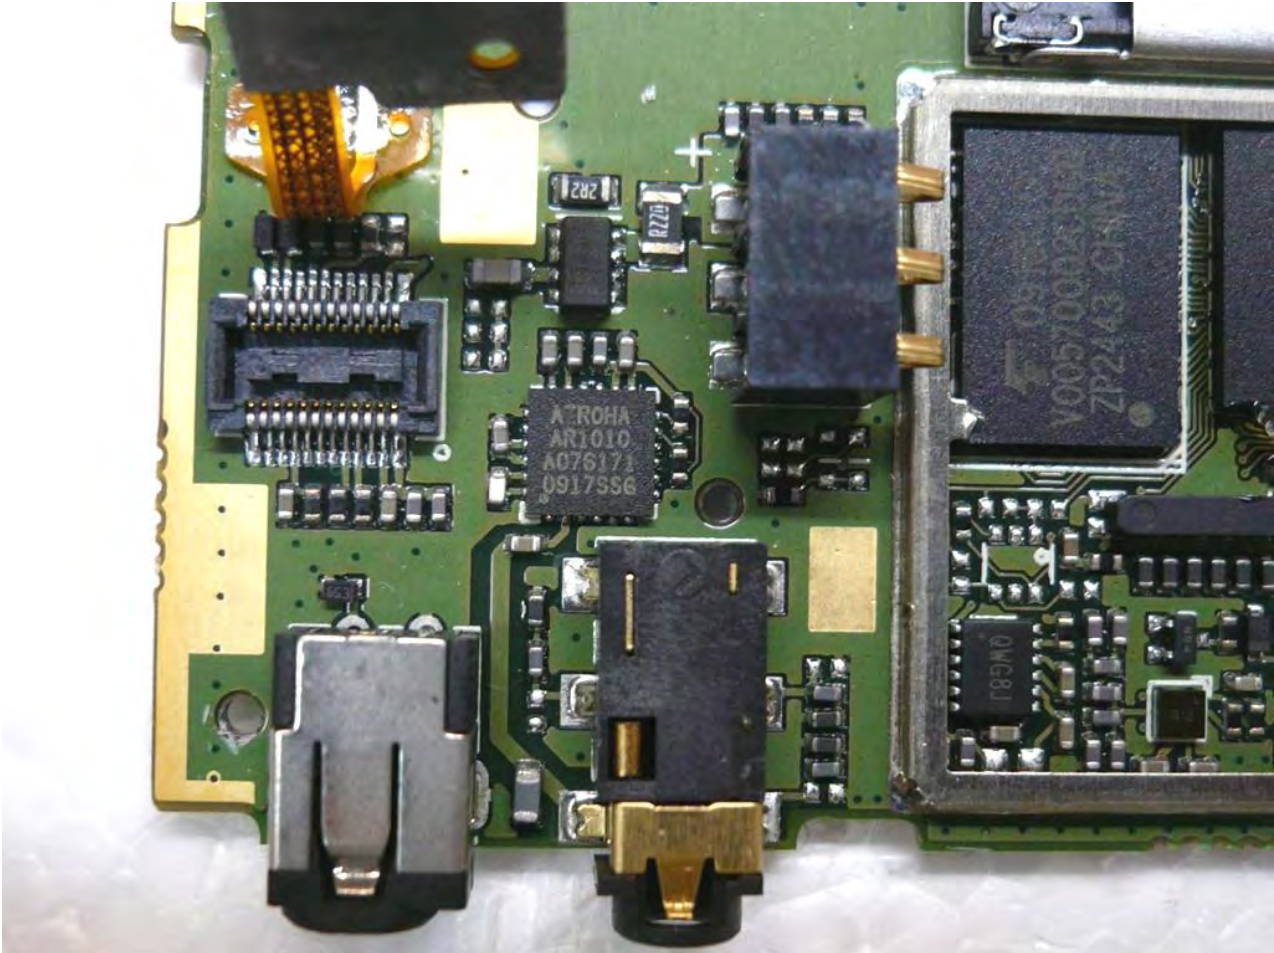

### 3. Internal Photographs of EUT

Model Name: Doro PhoneEasy 410gsm

Model Name: Doro PhoneEasy 410gsm

Model Name: Doro PhoneEasy 410gsm

Model Name: Doro PhoneEasy 410gsm

Model Name: Doro PhoneEasy 410gsm

**Model Name: Doro PhoneEasy 410gsm**

Model Name: Doro PhoneEasy 410gsm

Model Name: Doro PhoneEasy 410gsm

Model Name: Doro PhoneEasy 410gsm

Model Name: Doro PhoneEasy 410gsm

Model Name: Doro PhoneEasy 410gsm

Model Name: Doro PhoneEasy 410gsm

Model Name: Doro PhoneEasy 410gsm

Model Name: Doro PhoneEasy 410gsm

Model Name: Doro PhoneEasy 410gsm

Model Name: Doro PhoneEasy 410gsm

WWAN Ant. (Tx/Rx)

Model Name: Doro PhoneEasy 410gsm

WWAN Ant. (Tx/Rx)

**Model Name: Doro PhoneEasy 410gsm**