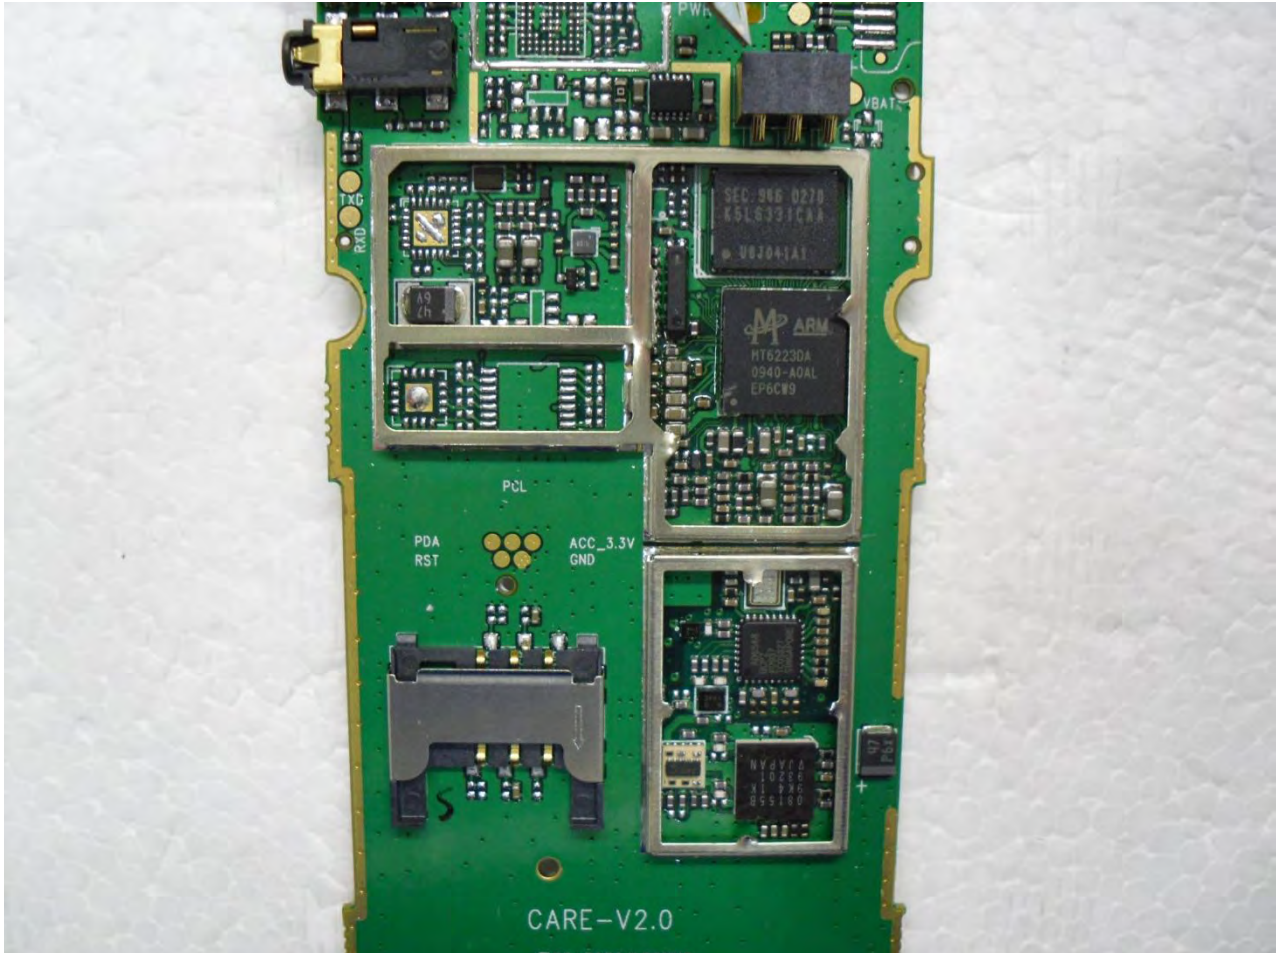

3. Internal Photograph of EUT

Model Name: Doro PhoneEasy 341gsm

Model Name: Doro PhoneEasy 341gsm

Model Name: Doro PhoneEasy 341gsm

Model Name: Doro PhoneEasy 341gsm

Model Name: Doro PhoneEasy 341gsm

Model Name: Doro PhoneEasy 341gsm

Model Name: Doro PhoneEasy 341gsm

Model Name: Doro PhoneEasy 341gsm

Model Name: Doro PhoneEasy 341gsm

Model Name: Doro PhoneEasy 341gsm

Model Name: Doro PhoneEasy 341gsm

**WWAN Antenna
(Tx / Rx)**

Model Name: Doro PhoneEasy 341gsm

Model Name: Doro PhoneEasy 341gsm