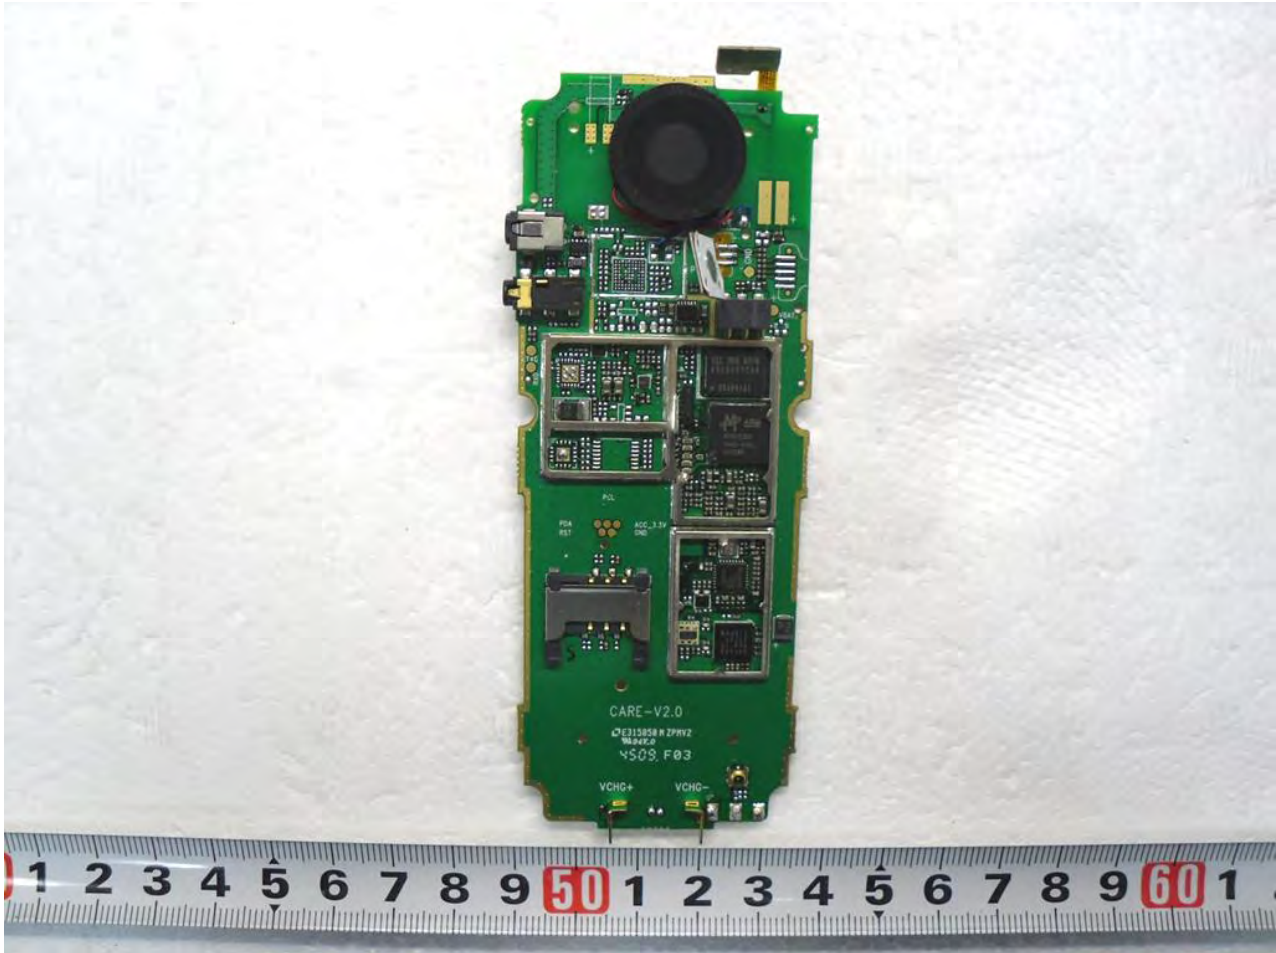

3. Internal Photograph of EUT

Model Name: Doro PhoneEasy 341gsm

Model Name: Doro PhoneEasy 341gsm

Model Name: Doro PhoneEasy 341gsm

Model Name: Doro PhoneEasy 341gsm

Model Name: Doro PhoneEasy 341gsm

Model Name: Doro PhoneEasy 341gsm

Model Name: Doro PhoneEasy 341gsm

Model Name: Doro PhoneEasy 341gsm

Model Name: Doro PhoneEasy 341gsm

Model Name: Doro PhoneEasy 341gsm

Model Name: Doro PhoneEasy 341gsm

**WWAN Antenna
(Tx / Rx)**

Model Name: Doro PhoneEasy 341gsm

Model Name: Doro PhoneEasy 341gsm