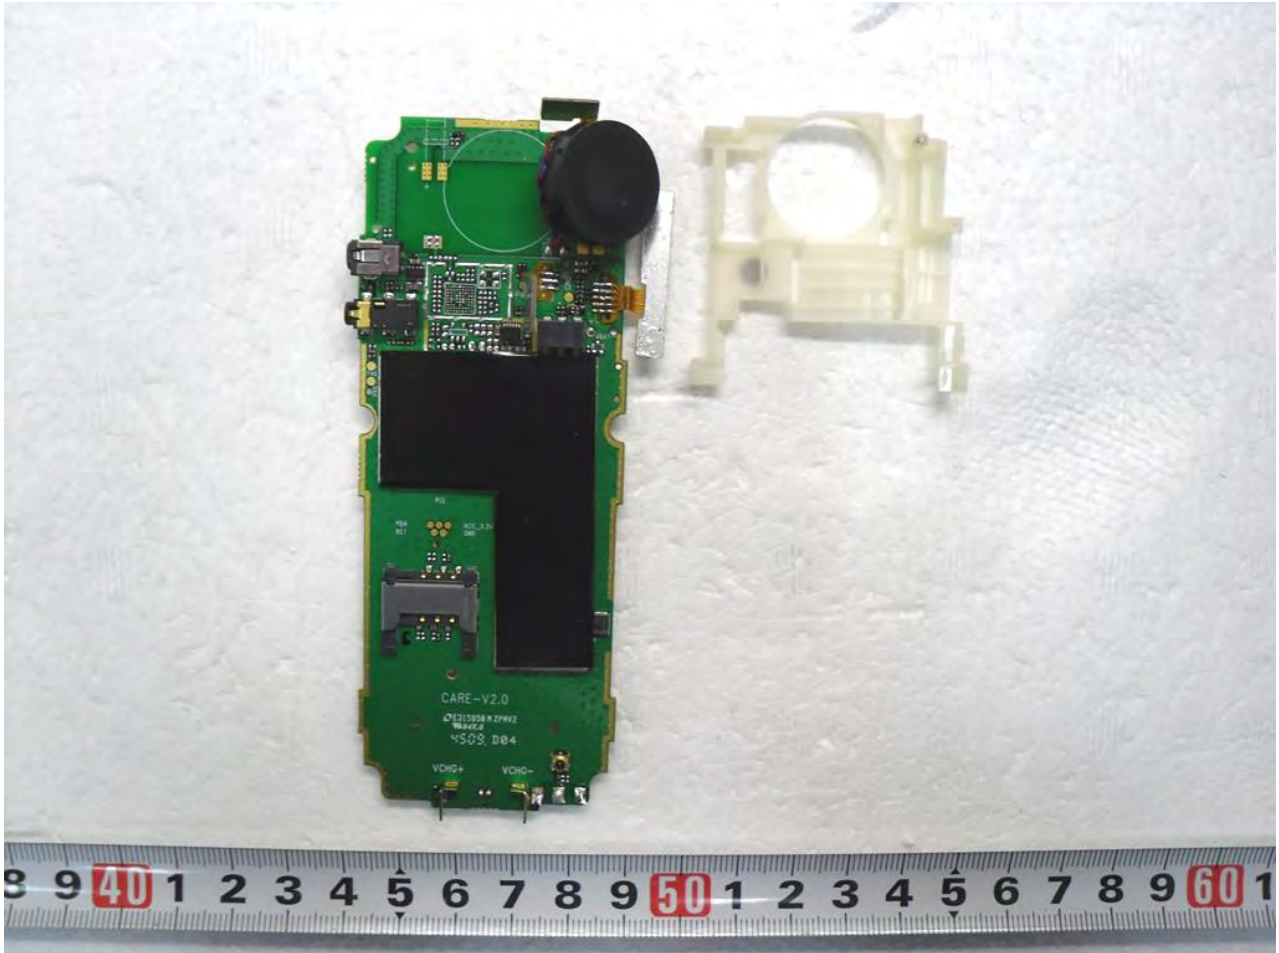

**3. Internal Photograph of EUT**

**Model Name: Doro PhoneEasy 338gsm**

Model Name: Doro PhoneEasy 338gsm

Model Name: Doro PhoneEasy 338gsm

**Model Name: Doro PhoneEasy 338gsm**

Model Name: Doro PhoneEasy 338gsm

Model Name: Doro PhoneEasy 338gsm

Model Name: Doro PhoneEasy 338gsm

Model Name: Doro PhoneEasy 338gsm

Model Name: Doro PhoneEasy 338gsm

**Model Name: Doro PhoneEasy 338gsm**

Model Name: Doro PhoneEasy 338gsm

Model Name: Doro PhoneEasy 338gsm

**WWAN Antenna (Tx /Rx)**

**Model Name: Doro PhoneEasy 338gsm**

Model Name: Doro PhoneEasy 338gsm