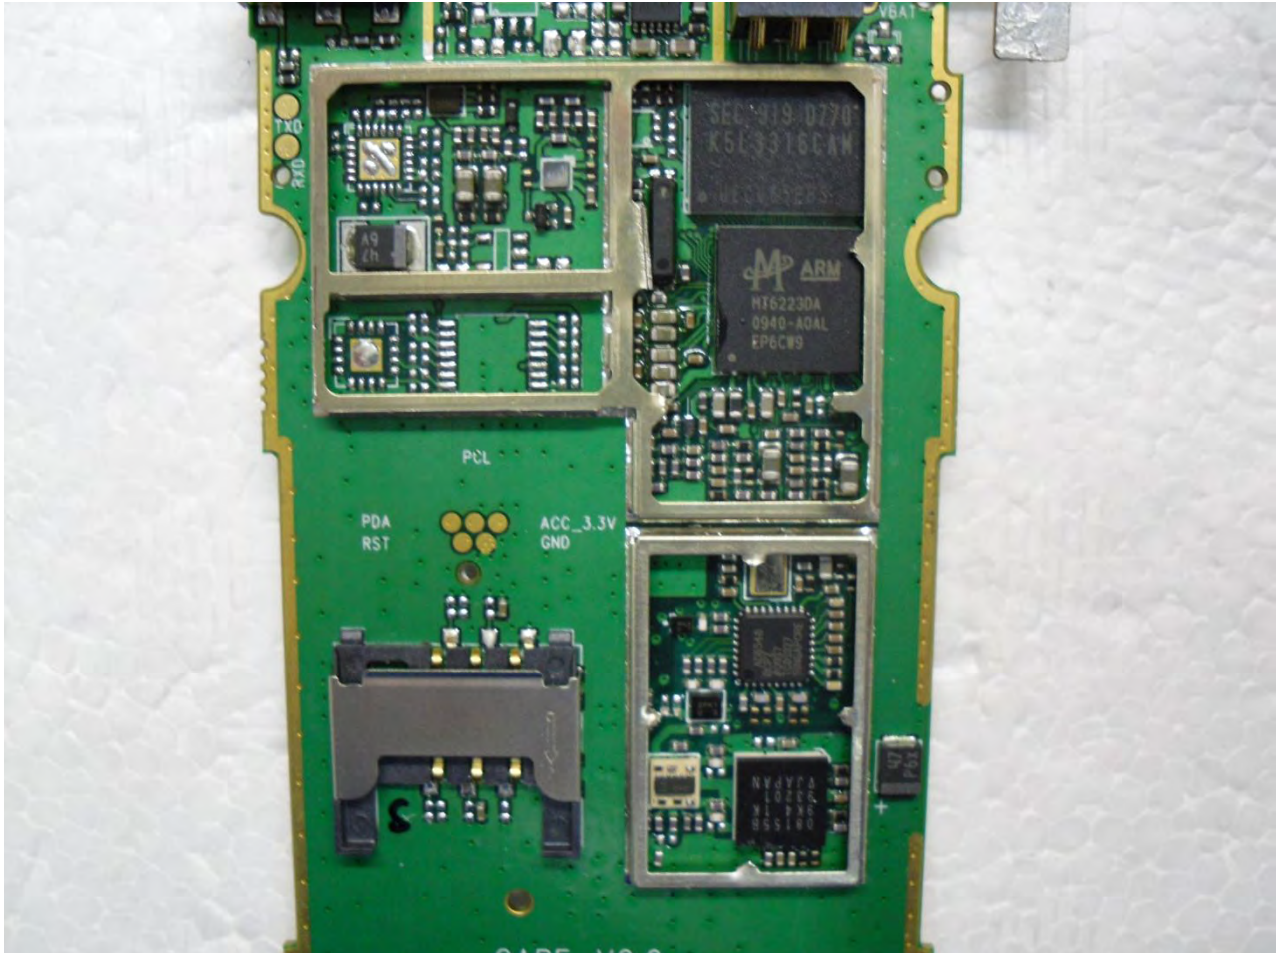

Model Name: Doro PhoneEasy 338gsm

Model Name: Doro PhoneEasy 338gsm

Model Name: Doro PhoneEasy 338gsm

Model Name: Doro PhoneEasy 338gsm

**Model Name: Doro PhoneEasy 338gsm**

Model Name: Doro PhoneEasy 338gsm

Model Name: Doro PhoneEasy 338gsm

**WWAN Antenna (Tx /Rx)**

**Model Name: Doro PhoneEasy 338gsm**

Model Name: Doro PhoneEasy 338gsm