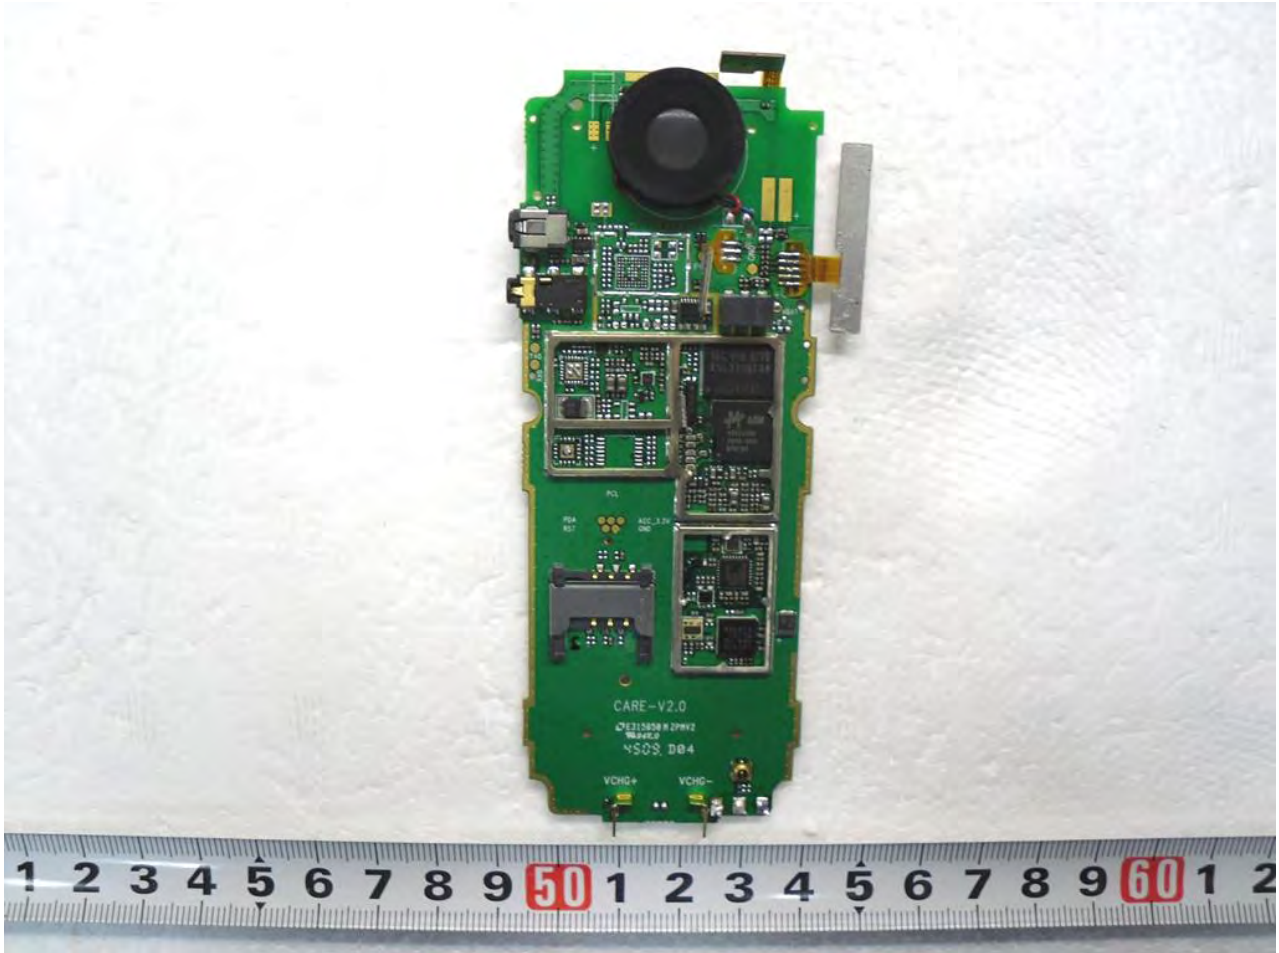

**3. Internal Photograph of EUT**

**Model Name: Doro PhoneEasy 338gsm**

Model Name: Doro PhoneEasy 338gsm

Model Name: Doro PhoneEasy 338gsm

**Model Name: Doro PhoneEasy 338gsm**

Model Name: Doro PhoneEasy 338gsm

Model Name: Doro PhoneEasy 338gsm

Model Name: Doro PhoneEasy 338gsm

Model Name: Doro PhoneEasy 338gsm

Model Name: Doro PhoneEasy 338gsm

**Model Name: Doro PhoneEasy 338gsm**

Model Name: Doro PhoneEasy 338gsm

Model Name: Doro PhoneEasy 338gsm

**WWAN Antenna (Tx /Rx)**

**Model Name: Doro PhoneEasy 338gsm**

Model Name: Doro PhoneEasy 338gsm