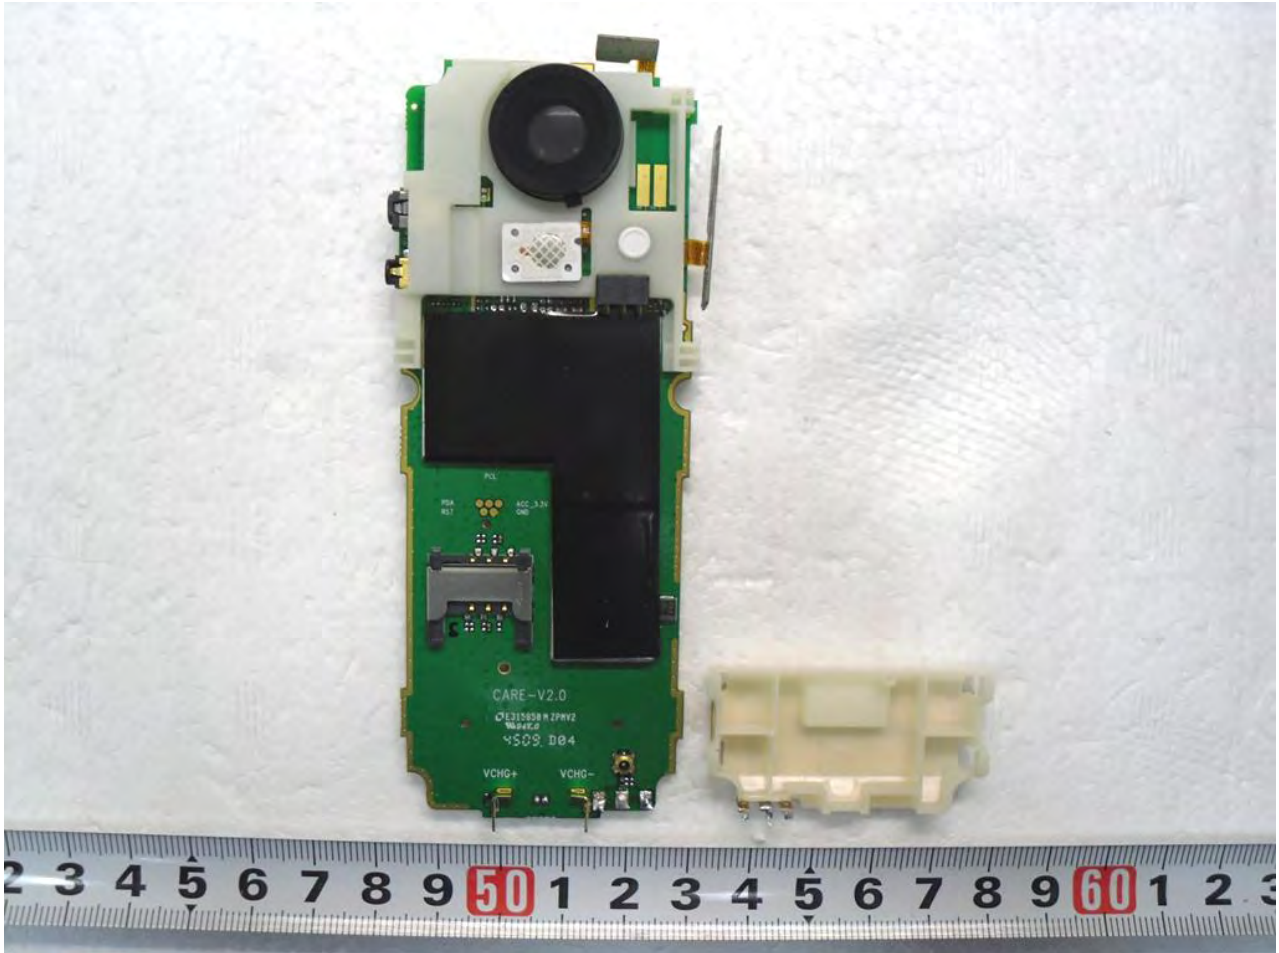

**3. Internal Photograph of EUT**

**Model Name: Doro PhoneEasy 338gsm**

Model Name: Doro PhoneEasy 338gsm

Model Name: Doro PhoneEasy 338gsm

**Model Name: Doro PhoneEasy 338gsm**

Model Name: Doro PhoneEasy 338gsm

Model Name: Doro PhoneEasy 338gsm

Model Name: Doro PhoneEasy 338gsm

Model Name: Doro PhoneEasy 338gsm

Model Name: Doro PhoneEasy 338gsm

**Model Name: Doro PhoneEasy 338gsm**

Model Name: Doro PhoneEasy 338gsm

Model Name: Doro PhoneEasy 338gsm

**WWAN Antenna (Tx /Rx)**

**Model Name: Doro PhoneEasy 338gsm**

Model Name: Doro PhoneEasy 338gsm