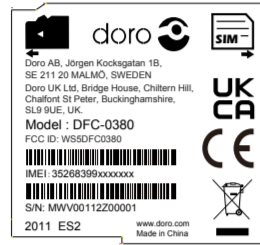

LABEL IMEI BARCODE (Q'ty:1)

Position : inside handset  
 Material : Art paper  
 Ground color :  
 Size : xxxx mm

\*Barcode format : code-128

**BARCODE NUMBERS IS :  
 Article nr.**

LABEL GIFT BARCODE (Q'ty:2)

Position : Gift box left side stick+inside box  
 Material : Art paper  
 Ground color :  
 Size : 52.0 x 63.0 mm

\*Barcode format : code-128

**BARCODE NUMBERS IS :  
 Article nr.**

LABEL CARTON BARCODE (Q'ty:2)

Position : Cartont box front side 1, 2 stick  
 Material : Art paper  
 Printing : Black 1 color printing  
 Size : 105.0 x 80.0 mm  
 \*Barcode format : code-128

**BARCODE NUMBERS IS  
 Article nr.**

箱标都一样，不区分HW code