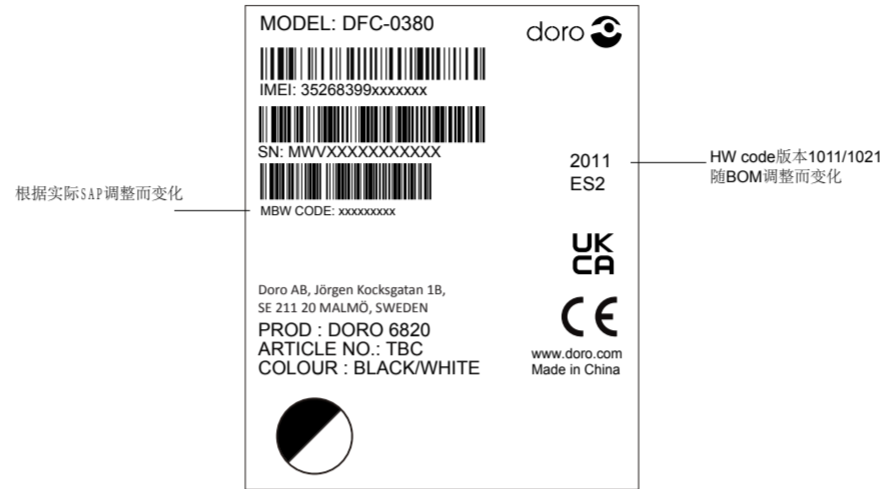

LABEL IMEI BARCODE (Q'ty:1)

Position : inside handset  
 Material : Art paper  
 Ground color :  
 Size : xxxx mm

\*Barcode format : code-128

**BARCODE NUMBERS IS :  
 Article nr.**

LABEL GIFT BARCODE (Q'ty:2)

Position : Gift box left side stick+inside box  
 Material : Art paper  
 Ground color :  
 Size : 52.0 x 63.0 mm

\*Barcode format : code-128

**BARCODE NUMBERS IS :  
 Article nr.**

LABEL CARTON BARCODE (Q'ty:2)

Position : Cartont box front side 1, 2 stick  
 Material : Art paper  
 Printing : Black 1 color printing  
 Size : 105.0 x 80.0 mm  
 \*Barcode format : code-128

**BARCODE NUMBERS IS  
 Article nr.**

箱标都一样，不区分HW code