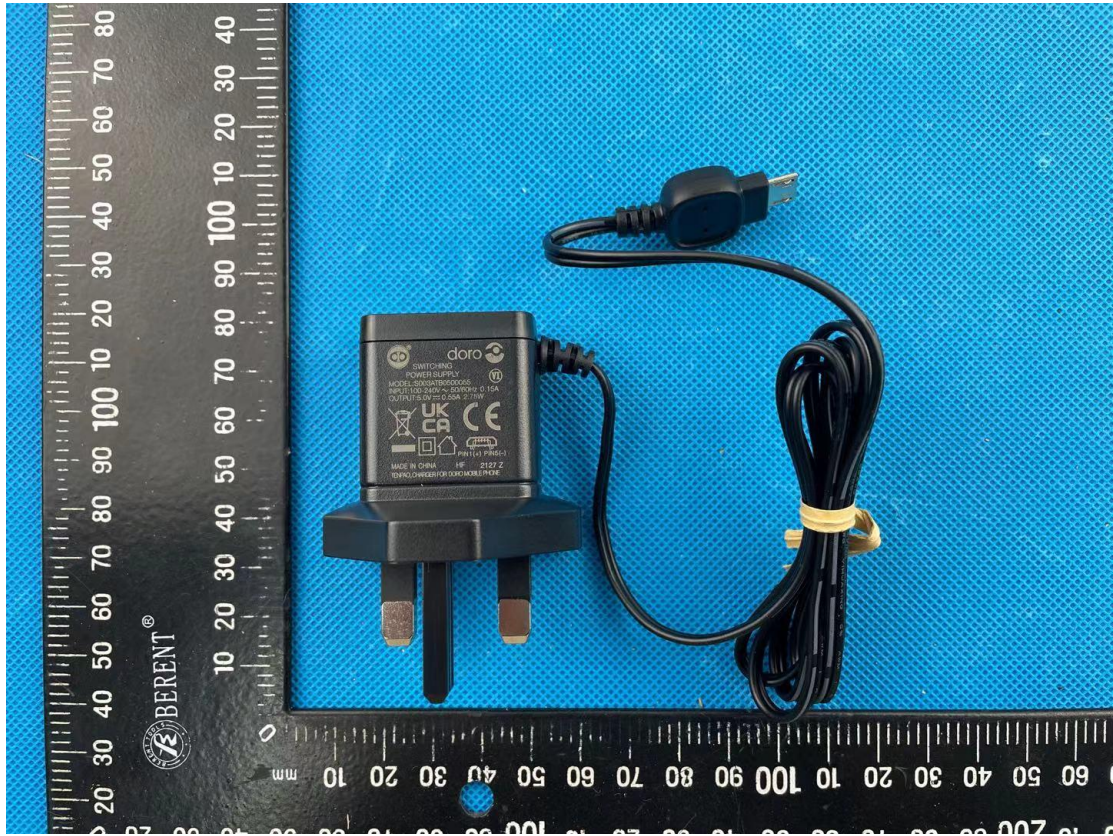

Main supply battery

Secondary supply battery

Main supply adapter

Secondly supply adapter

Thirdly supply adapter

Charging cradle

Charging Cradle doro 

Model: DFB-0370

INPUT: 5.0V  $\approx$  0.55-1.0A

OUTPUT: 5.0V  $\approx$  0.55-1.0A

DORO AB, SWEDEN

<http://www.doro.com>

Made in China HF