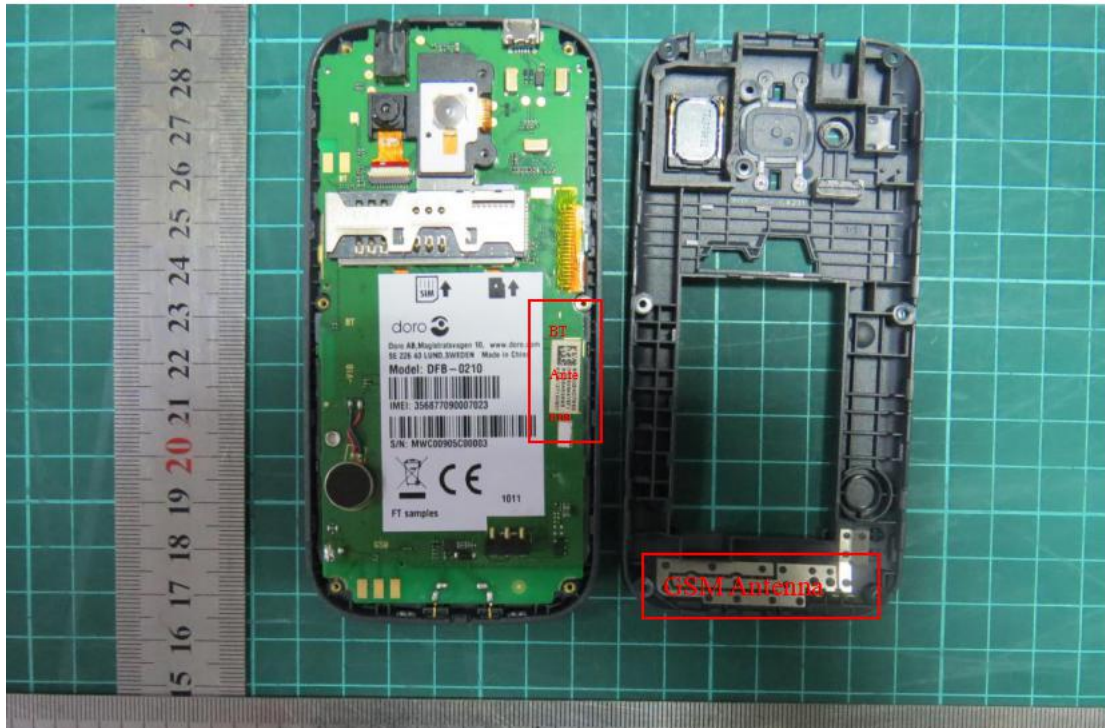

Internal Photo	
Company:	Doro AB
FCC ID:	WS5DFB0210

Internal Photo	
Company:	Doro AB
FCC ID:	WS5DFB0210

Internal Photo	
Company:	Doro AB
FCC ID:	WS5DFB0210

Internal Photo	
Company:	Doro AB
FCC ID:	WS5DFB0210

Internal Photo	
Company:	Doro AB
FCC ID:	WS5DFB0210

Internal Photo	
Company:	Doro AB
FCC ID:	WS5DFB0210

Internal Photo	
Company:	Doro AB
FCC ID:	WS5DFB0210