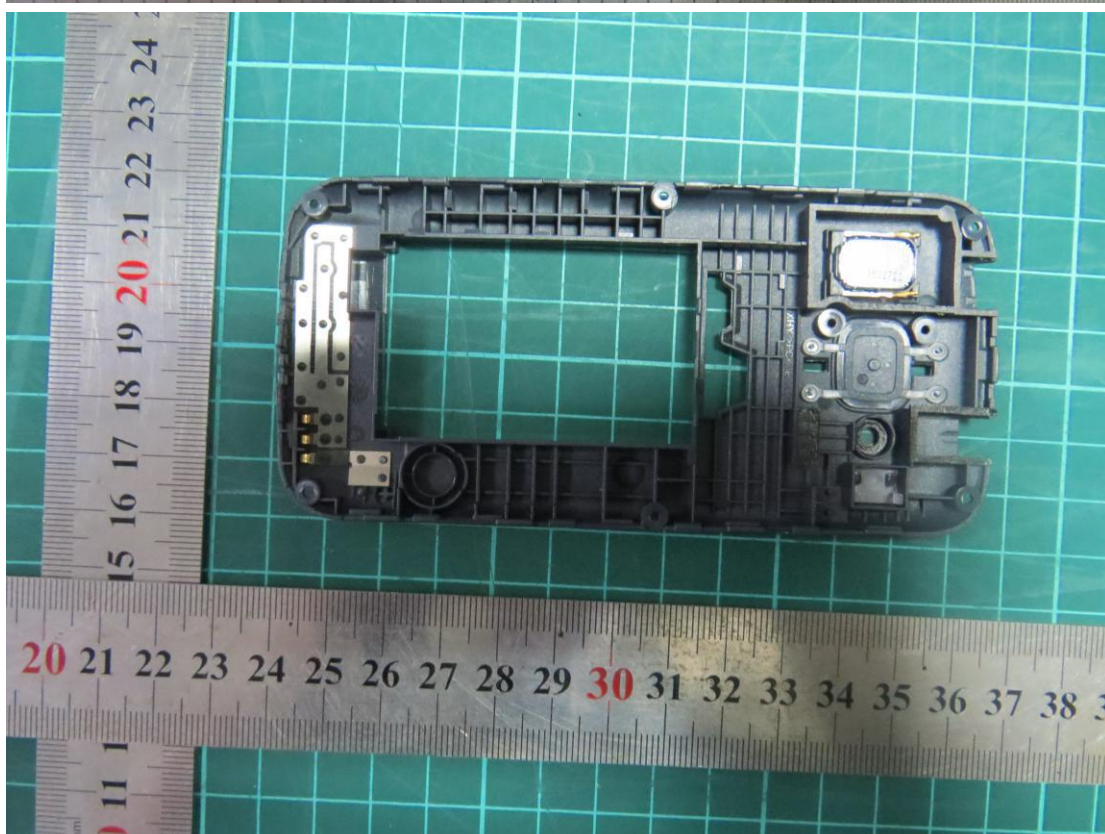

Internal Photo	
Company:	Doro AB
FCC ID:	WS5DFB0210

Internal Photo	
Company:	Doro AB
FCC ID:	WS5DFB0210

Internal Photo	
Company:	Doro AB
FCC ID:	WS5DFB0210

Internal Photo	
Company:	Doro AB
FCC ID:	WS5DFB0210

Internal Photo	
Company:	Doro AB
FCC ID:	WS5DFB0210

Internal Photo	
Company:	Doro AB
FCC ID:	WS5DFB0210

Internal Photo	
Company:	Doro AB
FCC ID:	WS5DFB0210