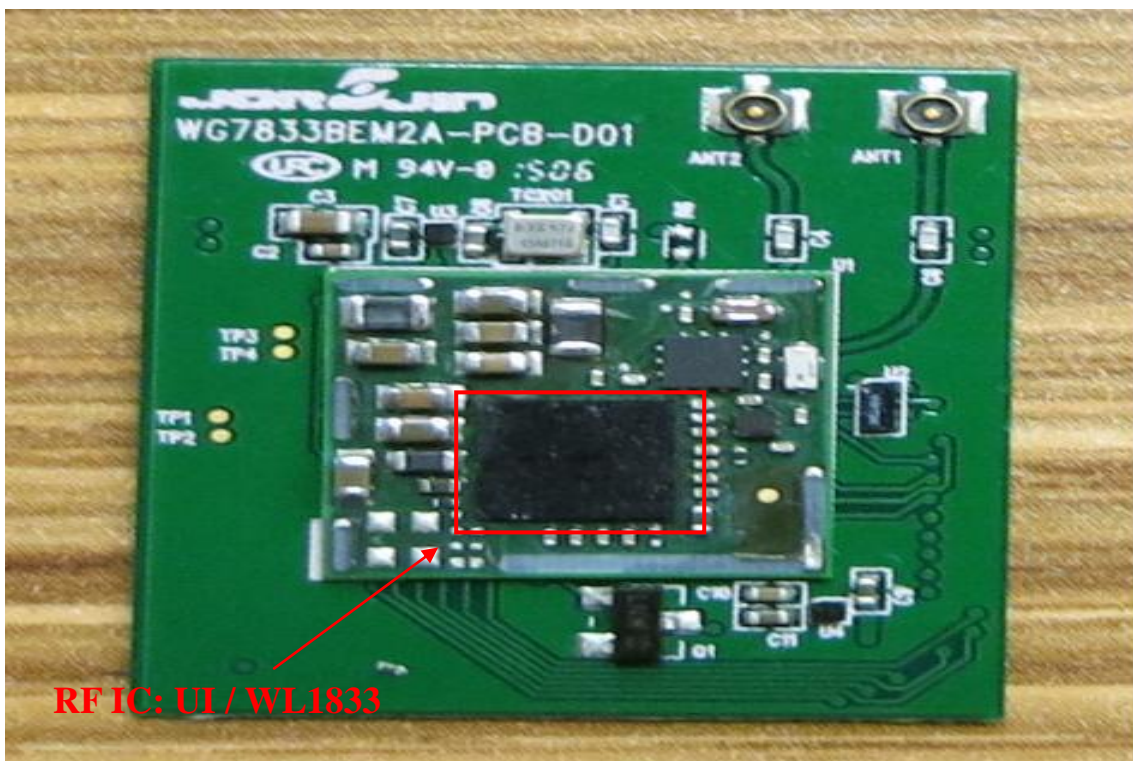

INTERNAL PHOTOGRAPHS OF EUT

Model no.: WG7833-B0

Model no.: WG7833BEM2A

RF IC: UI / WL1833

Model no.: WG7833BEM2B