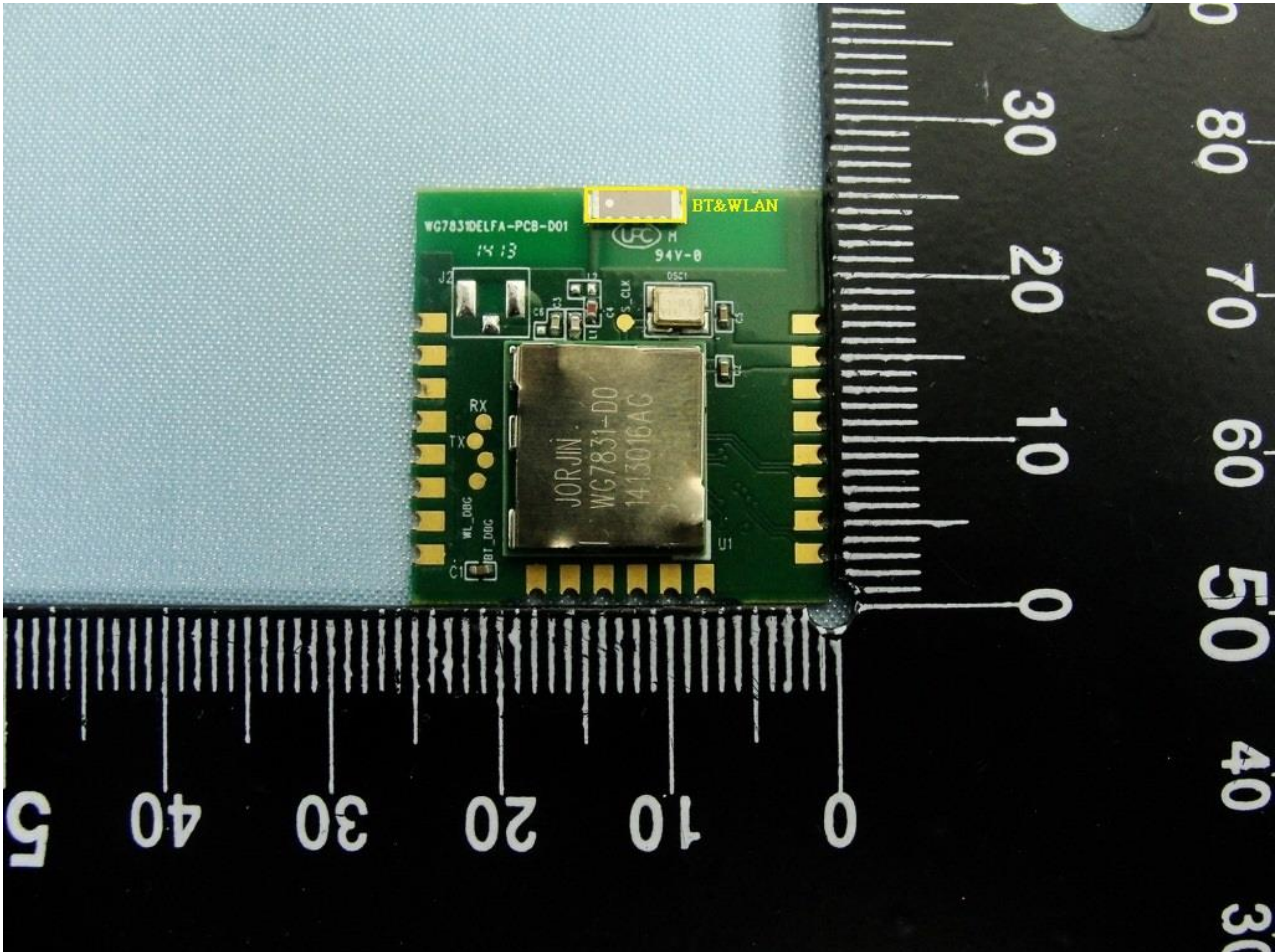

## 2. Internal Photograph of EUT

Brand Name: Jorjin / Model Name: WG7831DELF / Marketing Name: WG7831-D0

Brand Name: Jorjin / Model Name: WG7831DELF / Marketing Name: WG7831-D0

Brand Name: Jorjin / Model Name: WG7831DELFA / Marketing Name: WG7831-D0

Brand Name: Jorjin / Model Name: WG7831DELF / Marketing Name: WG7831-D0