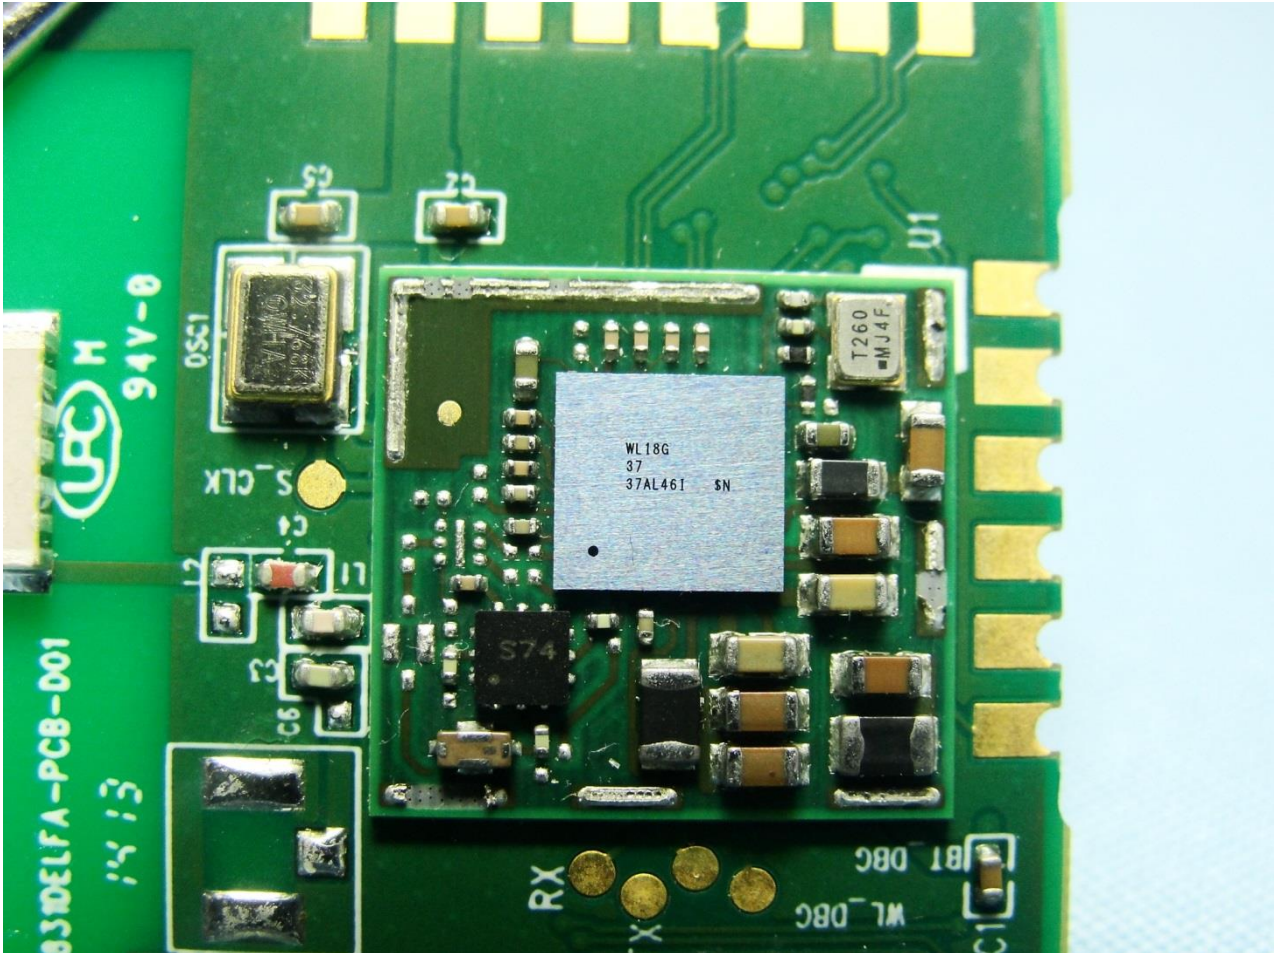

## 2. Internal Photograph of EUT

Brand Name: Jorjin / Model Name: WG7831DELF / Marketing Name: WG7831-D0

Brand Name: Jorjin / Model Name: WG7831DELF / Marketing Name: WG7831-D0

Brand Name: Jorjin / Model Name: WG7831DELFA / Marketing Name: WG7831-D0

Brand Name: Jorjin / Model Name: WG7831DELF / Marketing Name: WG7831-D0