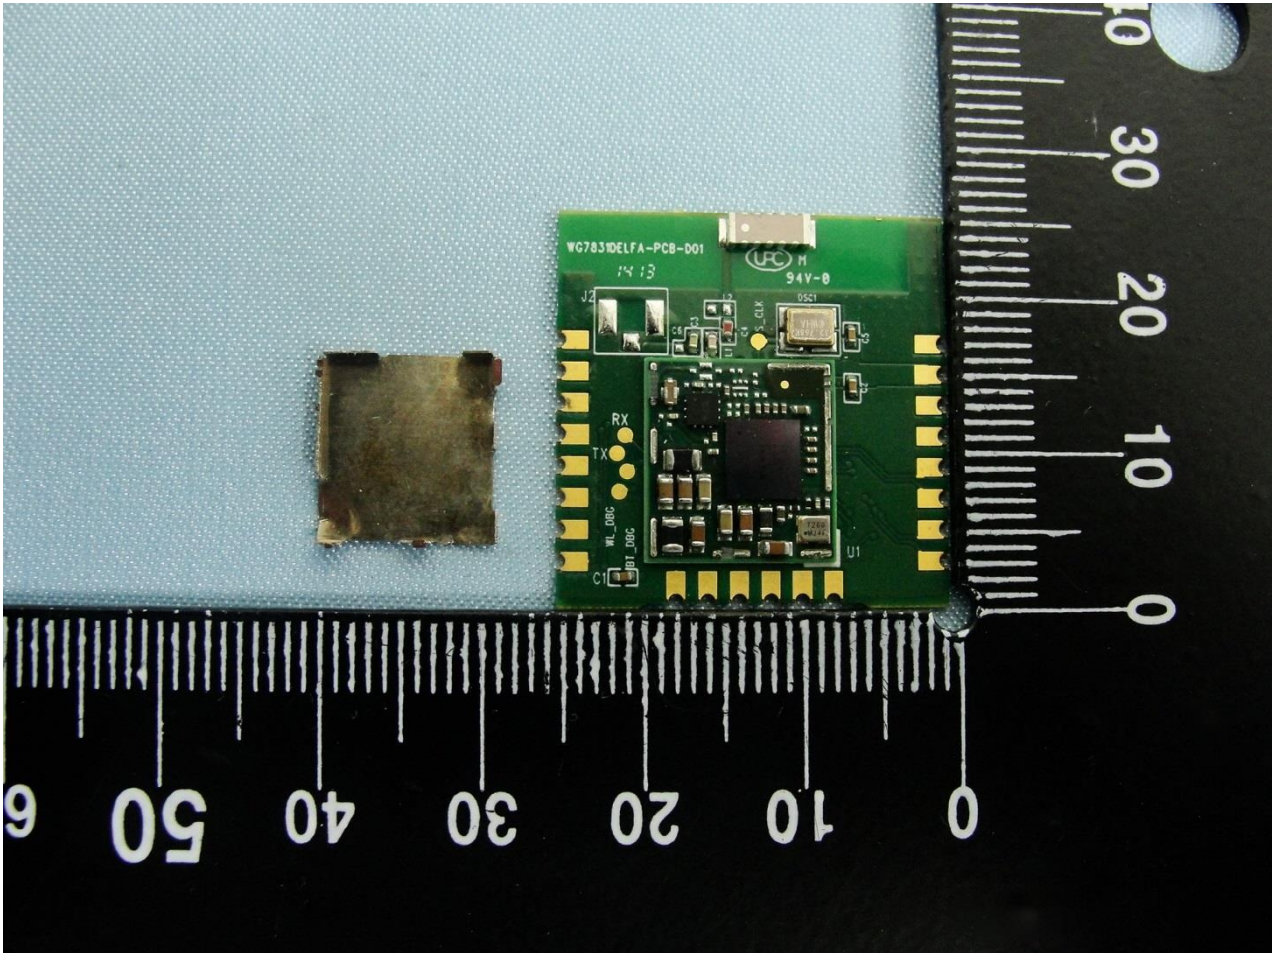

## 2. Internal Photograph of EUT

Brand Name: Jorjin / Model Name: WG7831DELF / Marketing Name: WG7831-D0

Brand Name: Jorjin / Model Name: WG7831DELF / Marketing Name: WG7831-D0

Brand Name: Jorjin / Model Name: WG7831DELFA / Marketing Name: WG7831-D0

Brand Name: Jorjin / Model Name: WG7831DELF / Marketing Name: WG7831-D0