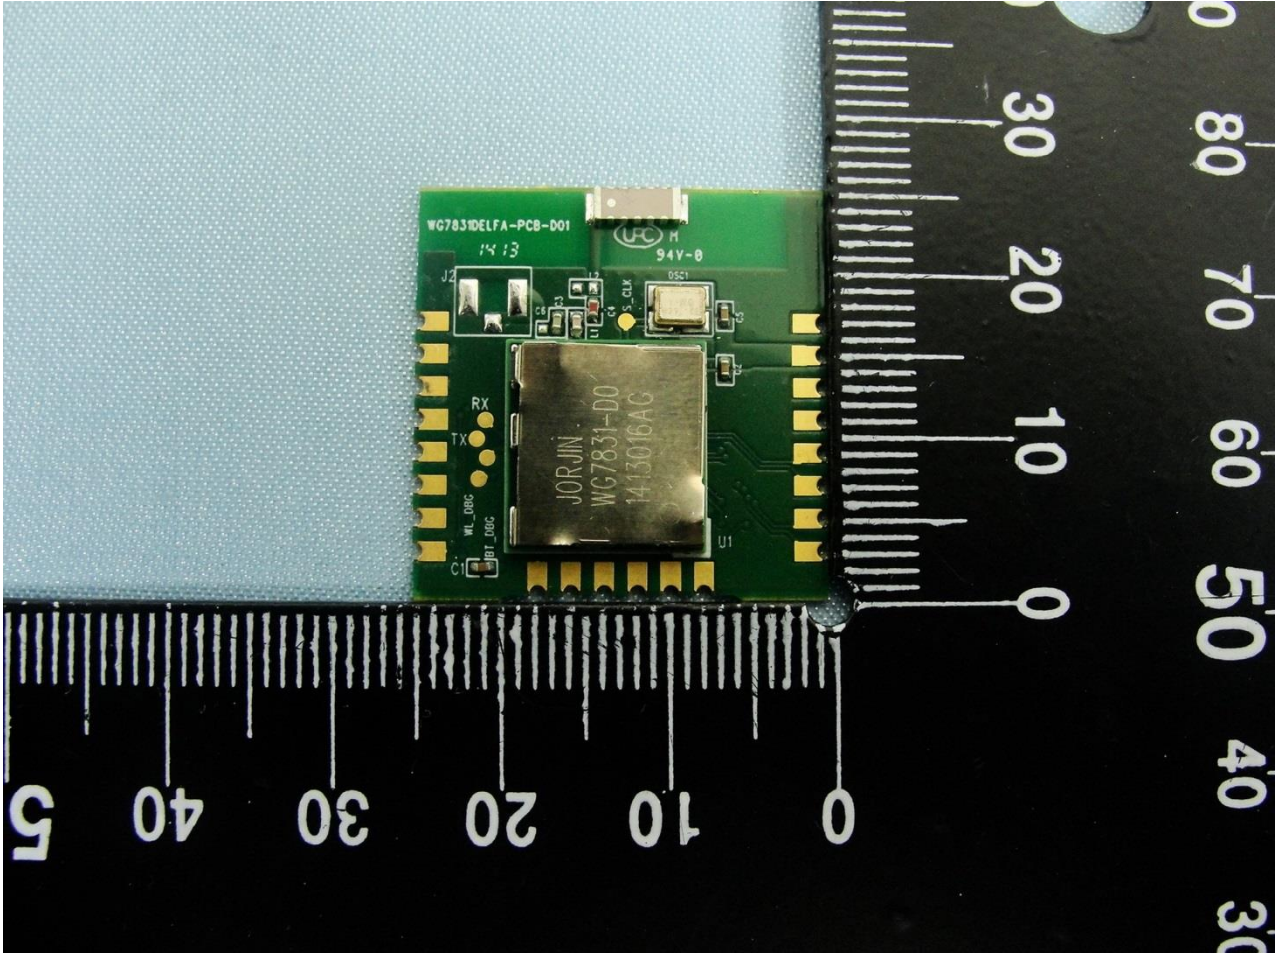

1. External Photograph of EUT

Brand Name: Jorjin / Model Name: WG7831DELF / Marketing Name: WG7831-D0

Brand Name: Jorjin / Model Name: WG7831DELF / Marketing Name: WG7831-D0

Brand Name: Jorjin / Model Name: WG7831DELF / Marketing Name: WG7831-D0

Brand Name: Jorjin / Model Name: WG7831DELF / Marketing Name: WG7831-D0