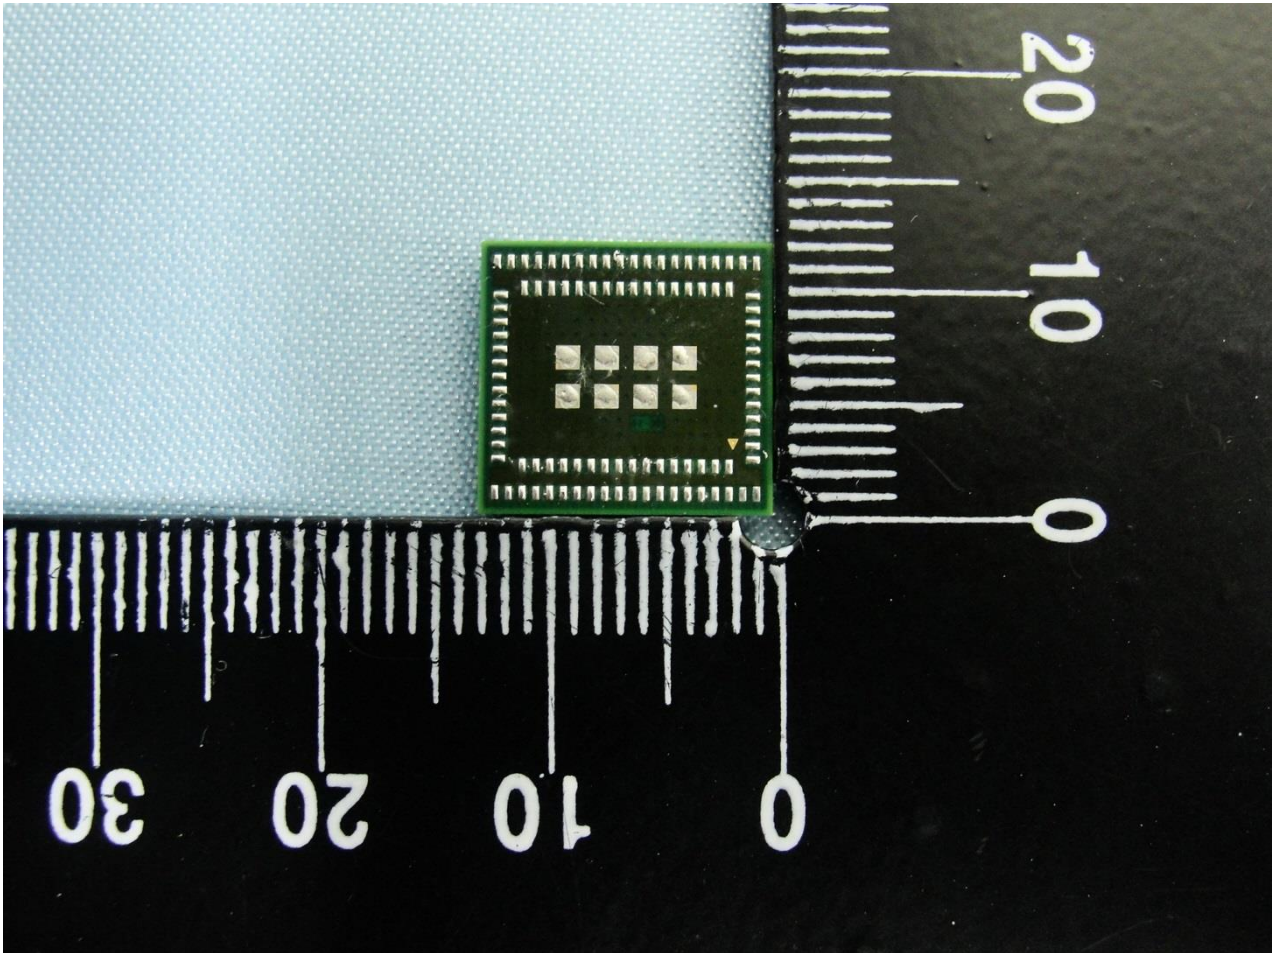

1. External Photograph of EUT

Brand Name: Jorjin / Model Name: WG7831DELF / Marketing Name: WG7831-D0

Brand Name: Jorjin / Model Name: WG7831DELF / Marketing Name: WG7831-D0

Brand Name: Jorjin / Model Name: WG7831DELF / Marketing Name: WG7831-D0

Brand Name: Jorjin / Model Name: WG7831DELF / Marketing Name: WG7831-D0