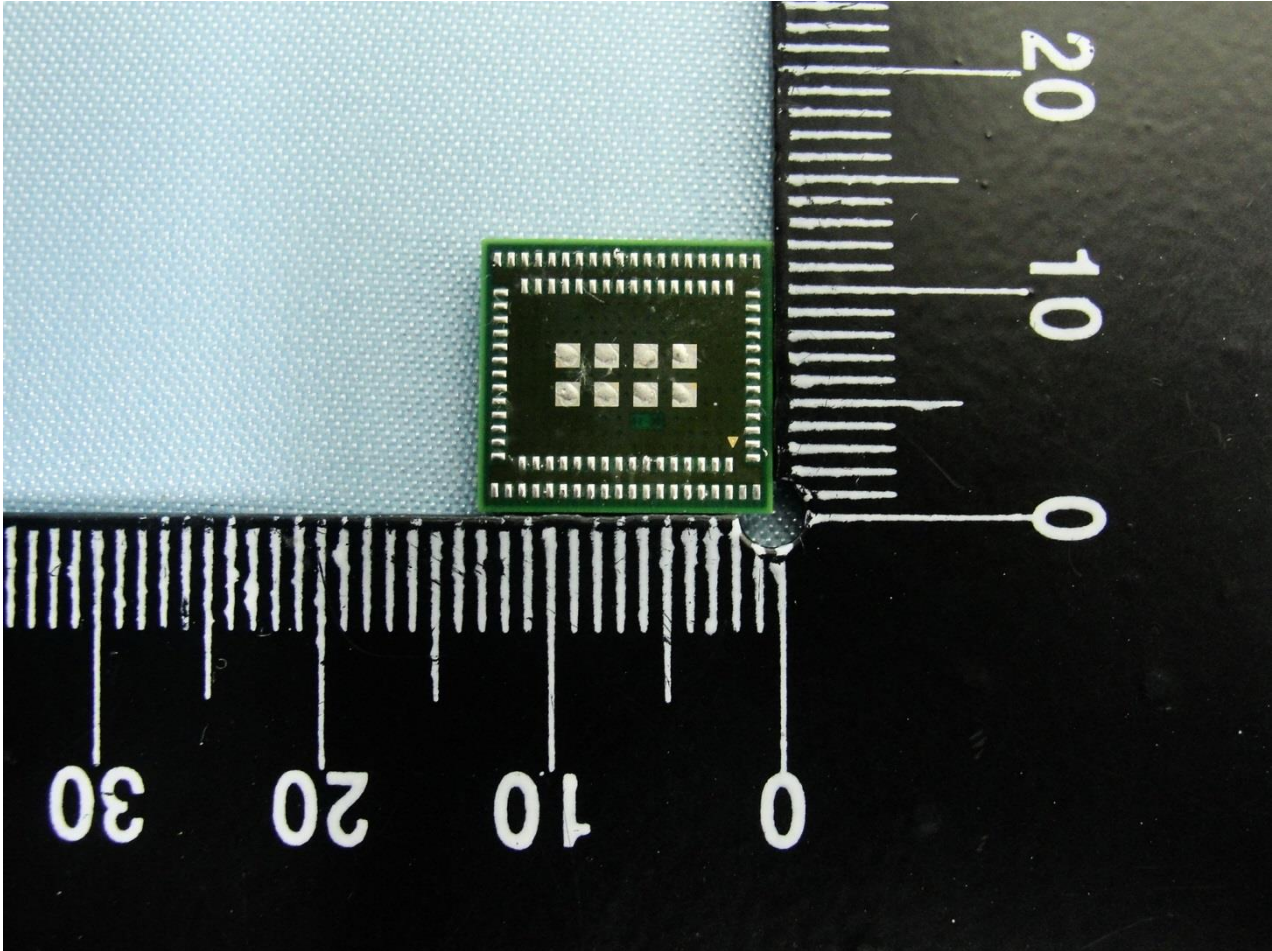

1. External Photograph of EUT

Brand Name: Jorjin / Model Name: WG7831DELF / Marketing Name: WG7831-D0

Brand Name: Jorjin / Model Name: WG7831DELF / Marketing Name: WG7831-D0

Brand Name: Jorjin / Model Name: WG7831DELF / Marketing Name: WG7831-D0

Brand Name: Jorjin / Model Name: WG7831DELF / Marketing Name: WG7831-D0