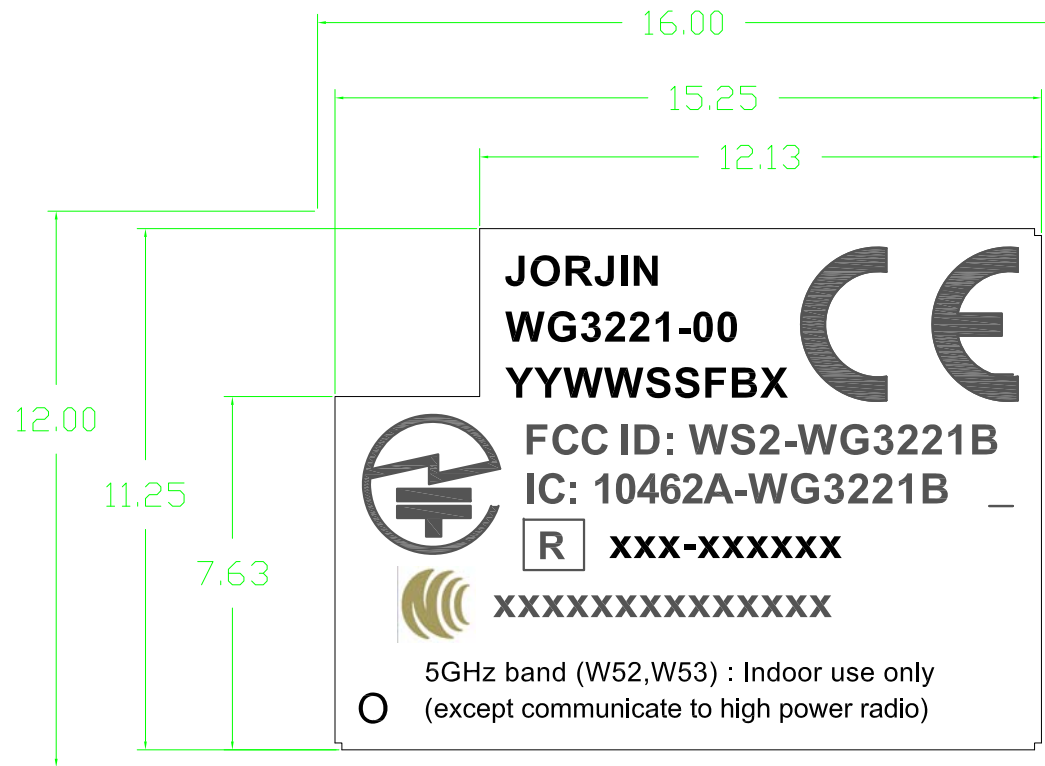

JORJIN  
WG3221-00  
YYWWSSFBX

FCC ID: WS2-WG3221B  
IC: 10462A-WG3221B

R XXX-XXXXXX

XXXXXXXXXXXXXXXXXX

5GHz band (W52,W53) : Indoor use only  
(except communicate to high power radio)

JORJIN  
WG3221-00  
YYWWSSFBX

FCC ID: WS2-WG3221B  
IC: 10462A-WG3221B

R XXX-XXXXXX

XXXXXXXXXXXXXXXXXX

5GHz band (W52,W53) : Indoor use only  
(except communicate to high power radio)

Label location