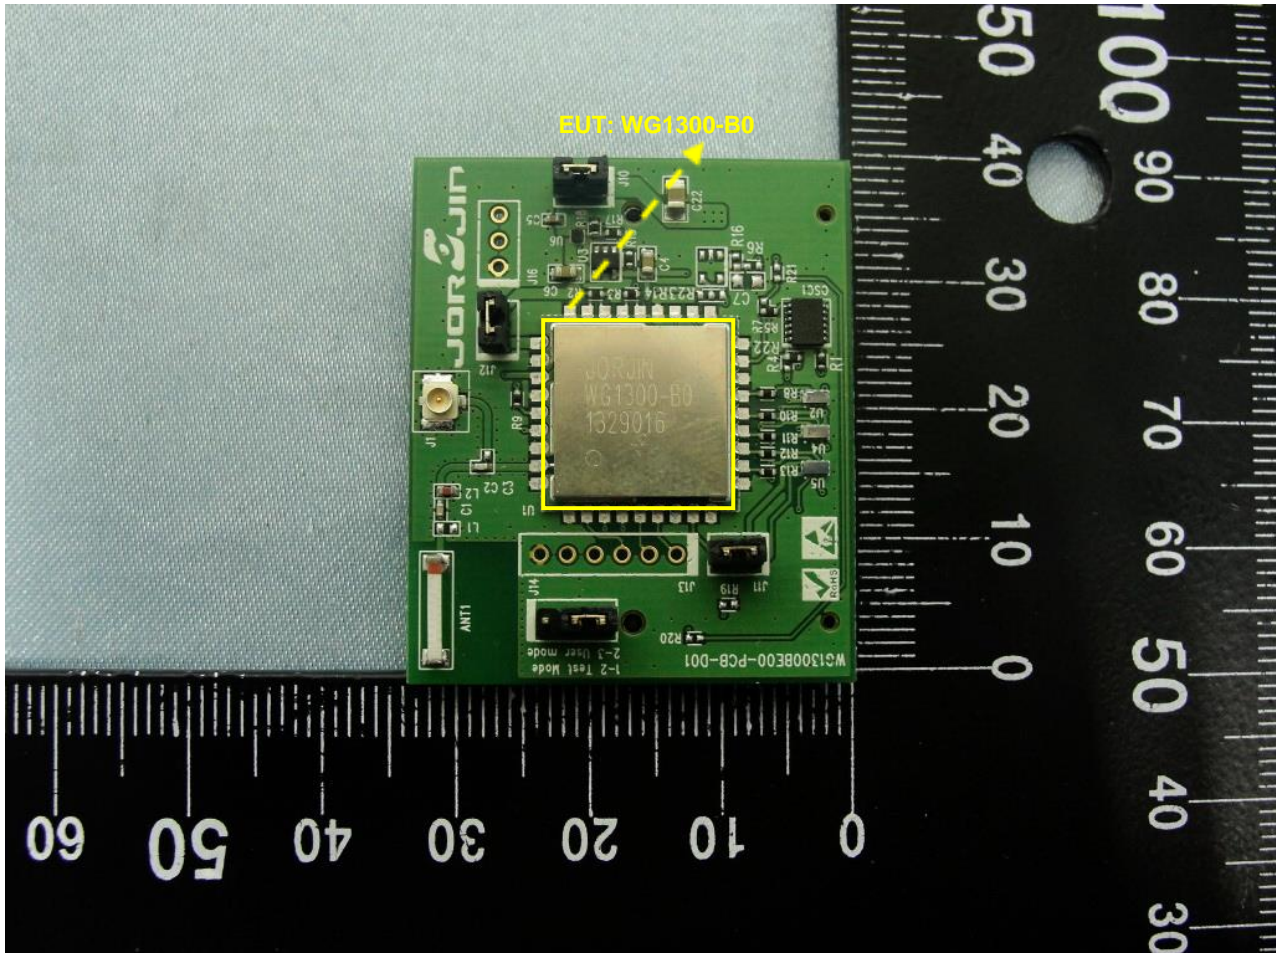

1. External Photograph of EUT

Brand Name: Jorjin Technologies Inc. / Model Name: WG1300-B0

## 2. Internal Photograph of EUT

Brand Name: Jorjin Technologies Inc. / Model Name: WG1300-B0

Brand Name: Jorjin Technologies Inc. / Model Name: WG1300-B0