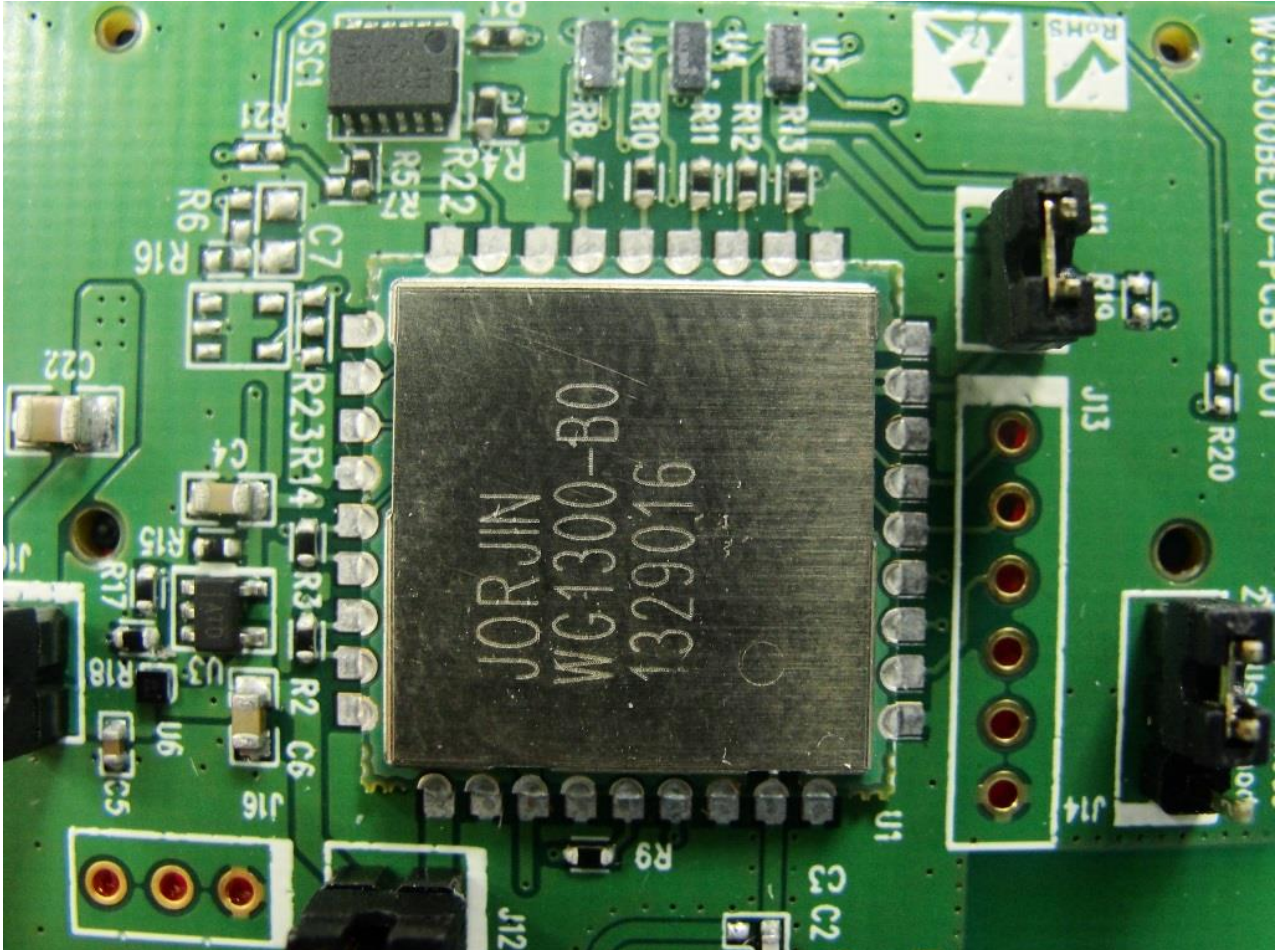

1. External Photograph of EUT

Brand Name: Jorjin Technologies Inc. / Model Name: WG1300-B0

## 2. Internal Photograph of EUT

Brand Name: Jorjin Technologies Inc. / Model Name: WG1300-B0

Brand Name: Jorjin Technologies Inc. / Model Name: WG1300-B0