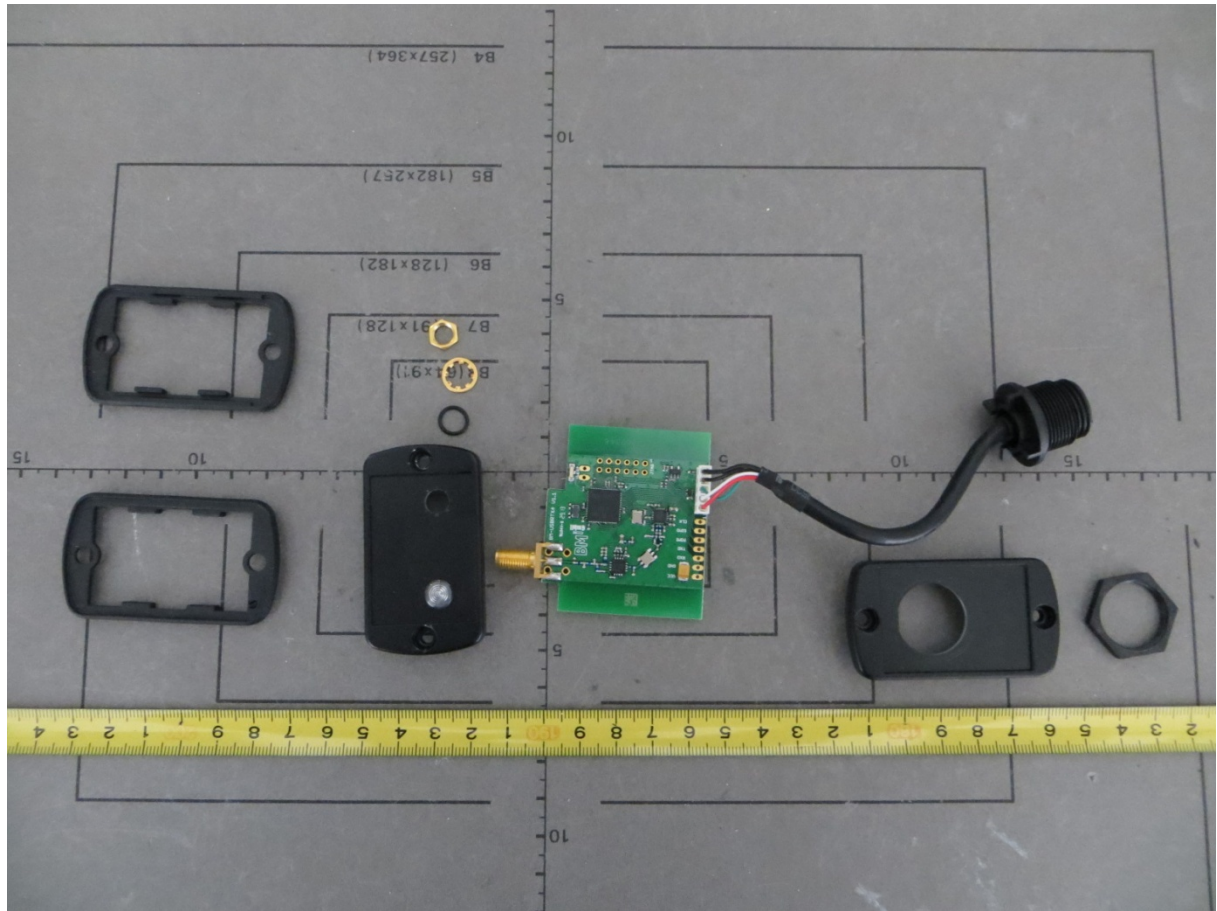

FCC ID WRO-BM-USBRTX4
IC: 8288A-BMUSBRTX4

FCC ID WRO-BM-USBRTX4
IC: 8288A-BMUSBRTX4

FCC ID WRO-BM-USBRTX4
IC: 8288A-BMUSBRTX4

FCC ID WRO-BM-USBRTX4
IC: 8288A-BMUSBRTX4