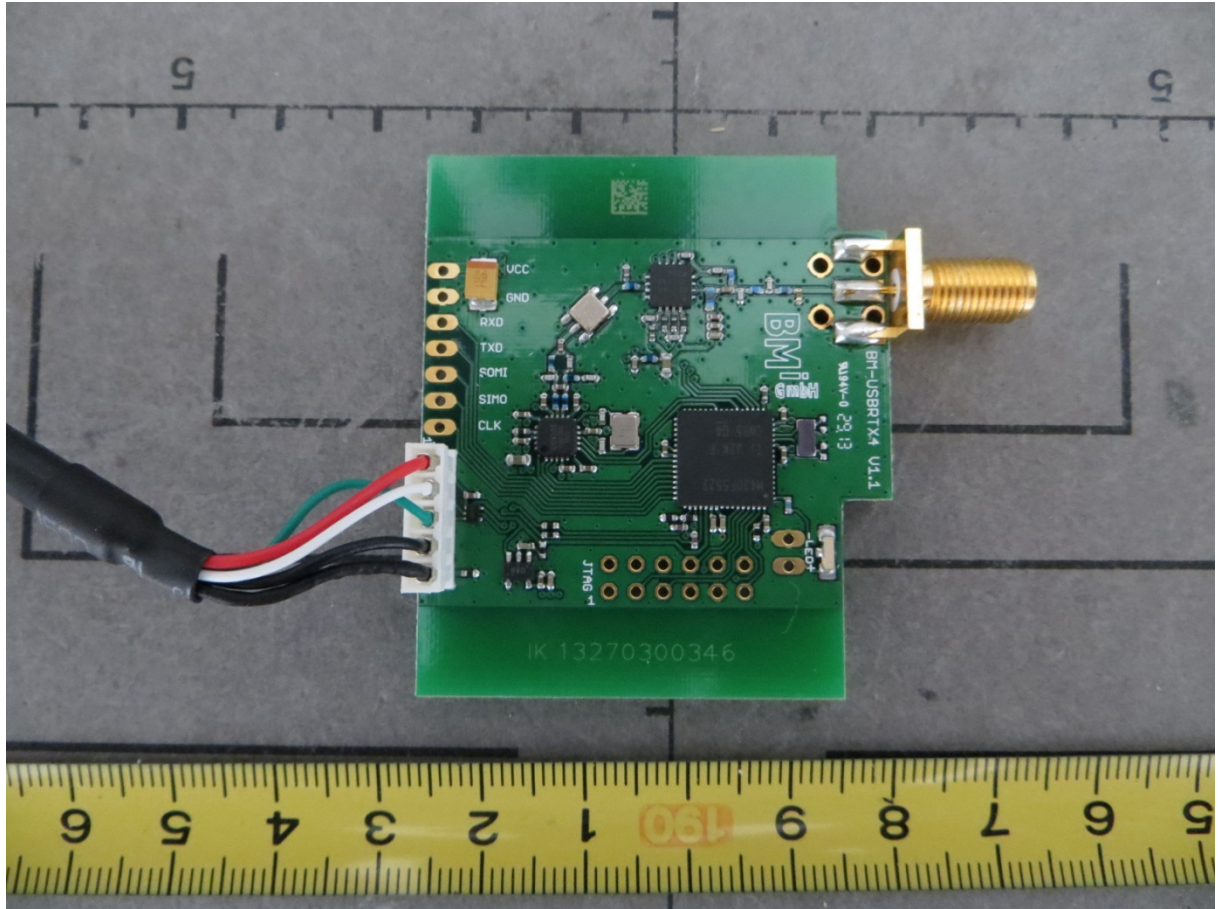

FCC ID WRO-BM-USBRTX4
IC: 8288A-BMUSBRTX4

FCC ID WRO-BM-USBRTX4
IC: 8288A-BMUSBRTX4

FCC ID WRO-BM-USBRTX4
IC: 8288A-BMUSBRTX4

FCC ID WRO-BM-USBRTX4
IC: 8288A-BMUSBRTX4