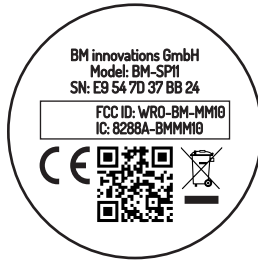

BM-SP11

BM-SP10

Only difference between BM-SP10 and BM-SP11 is model name

QR Code: www.bm-innovations.com\<SN>

<SN> in QR code is MAC (BLE) address, no space between bytes

SN in text form is MAC (BLE) address, space between bytes