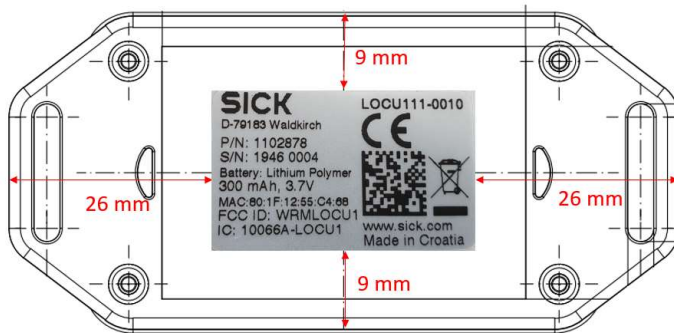

LOCU1xx Label / Label Location Info:

Label size: 38 x 23 mm

Label examples:

LOCU101-0000

LOCU101-0100

LOCU111-0010

**SICK** LOCU111-0010  
D-79183 Waldkirch  
P/N: 1102878  
S/N: 1946 0006  
Battery: Lithium Polymer  
300 mAh, 3.7V  
MAC:80:1F:12:55:C4:68  
FCC ID: WRMLOCU1  
IC: 10066A-LOCU1

**CE**  
  
  
www.sick.com  
Made in Croatia

LOCU111-0110

**SICK** LOCU111-0110  
D-79183 Waldkirch  
P/N: 1102879  
S/N: 1946 0006  
Battery: Lithium Polymer  
300 mAh, 3.7V  
MAC:80:1F:12:55:C4:68  
FCC ID: WRMLOCU1  
IC: 10066A-LOCU1

**CE**  
  
  
www.sick.com  
Made in Croatia

LOCU101-0010

**SICK** LOCU101-0010  
D-79183 Waldkirch  
P/N: 1102876  
S/N: 1946 0006  
Battery: Lithium Polymer  
300 mAh, 3.7V  
MAC:80:1F:12:55:C4:68  
FCC ID: WRMLOCU1  
IC: 10066A-LOCU1

**CE**  
  
  
www.sick.com  
Made in Croatia

LOCU101-0110

**SICK** LOCU101-0110  
D-79183 Waldkirch  
P/N: 1102877  
S/N: 1946 0006  
Battery: Lithium Polymer  
300 mAh, 3.7V  
MAC:80:1F:12:55:C4:68  
FCC ID: WRMLOCU1  
IC: 10066A-LOCU1