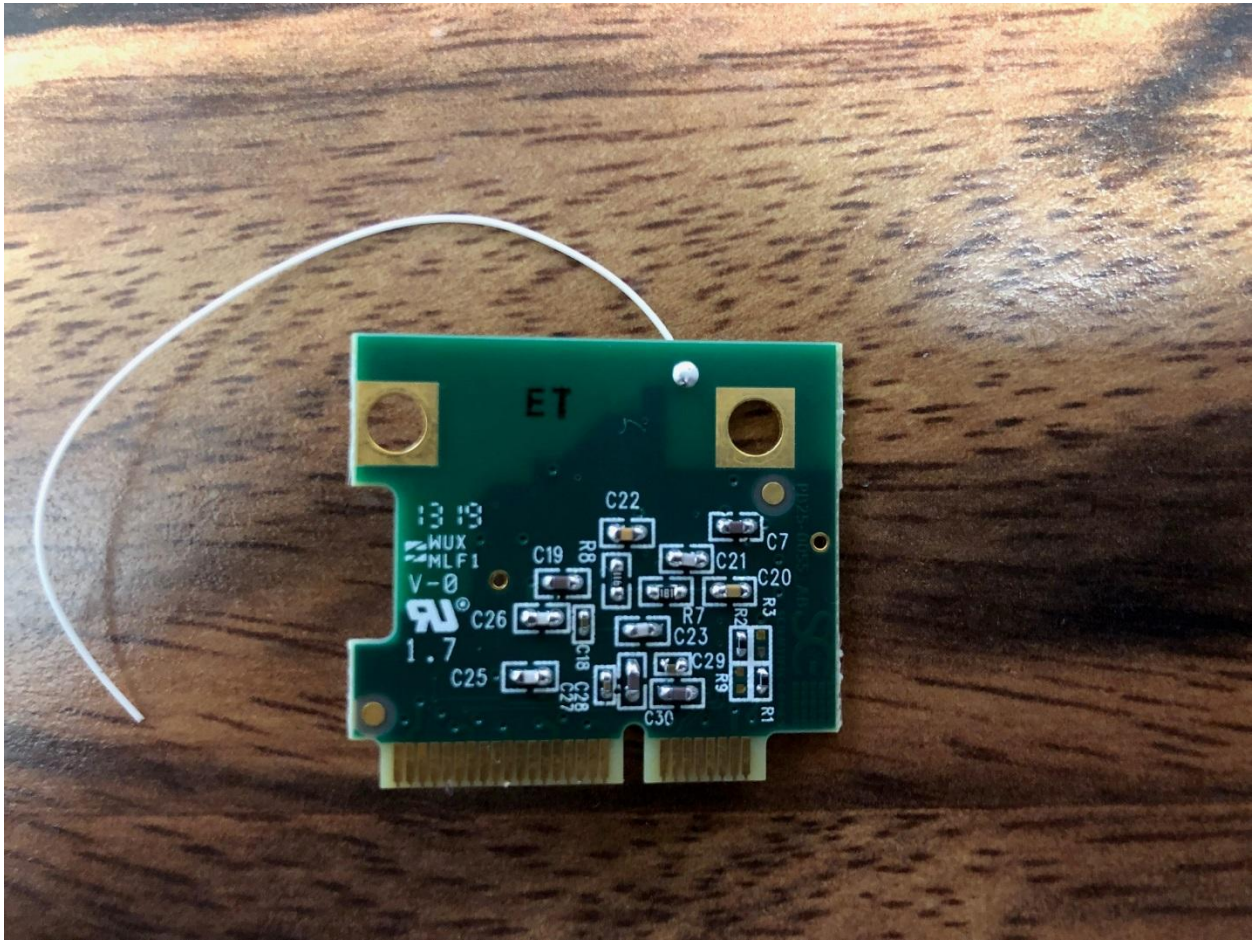

US Tech Test Report:
FCC ID:
IC:
Test Report Number:
Customer:
Model:

FCC Part 15/IC RSS Certification
WRH-MOD01
2788A-MOD01
19-0050
Scientific Games, Inc
PA25-0055

INTERNAL PHOTOGRAPHS

Figure 1. Front of Radio Module

US Tech Test Report:
FCC ID:
IC:
Test Report Number:
Customer:
Model:

FCC Part 15/IC RSS Certification
WRH-MOD01
2788A-MOD01
19-0050
Scientific Games, Inc
PA25-0055

Figure 2.Back of Radio Module