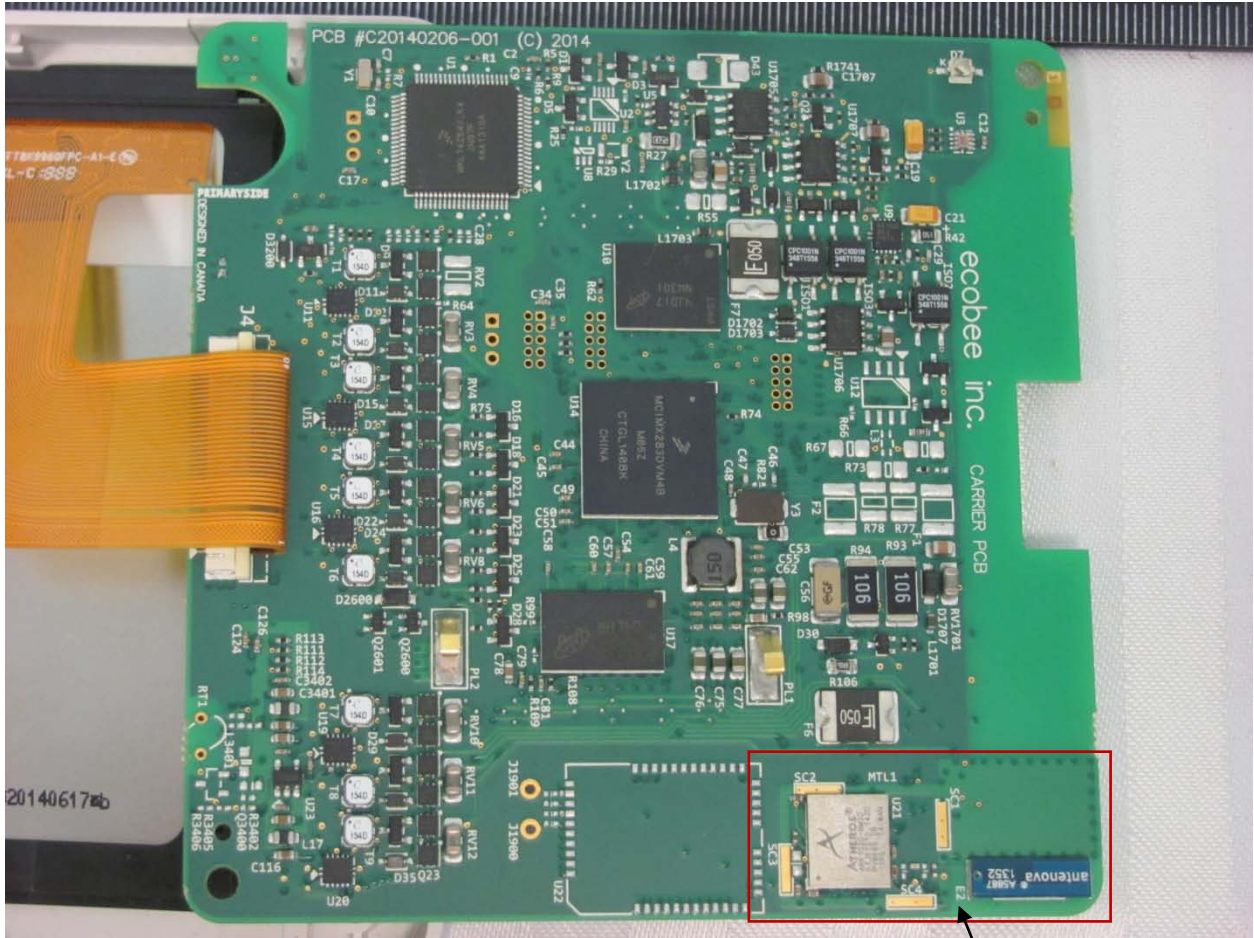

Client	Ecobee Inc	
Product	WEM01	
Standard(s)	RSS 210 Issue 8:2010 / FCC Part 15 Subpart C 15:2014	

**Illustration 1: EUT internal view – photo 1**

Client	Ecobee Inc	
Product	WEM01	
Standard(s)	RSS 210 Issue 8:2010 / FCC Part 15 Subpart C 15:2014	

Illustration 2: EUT internal view – photo 2

Client	Ecobee Inc	
Product	WEM01	
Standard(s)	RSS 210 Issue 8:2010 / FCC Part 15 Subpart C 15:2014	

**Illustration 3: EUT internal view – photo 3**

Client	Ecobee Inc
Product	WEM01
Standard(s)	RSS 210 Issue 8:2010 / FCC Part 15 Subpart C 15:2014

Illustration 4: EUT internal view – photo 4

Transmitter