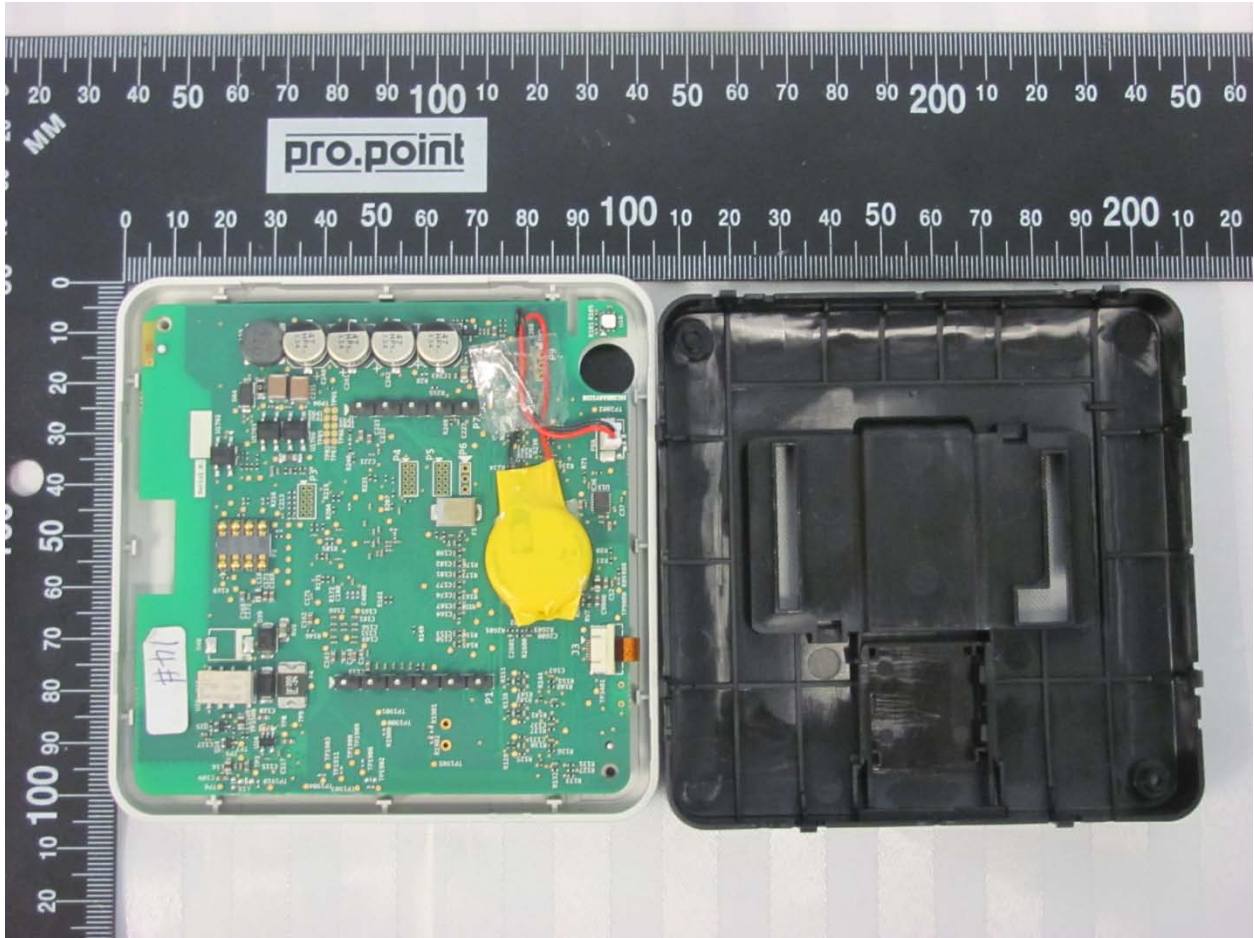

Client	Ecobee Inc	
Product	WEM01	
Standard(s)	RSS 210 Issue 8:2010 / FCC Part 15 Subpart C 15:2014	

**Illustration 1: EUT internal view – photo 1**

Client	Ecobee Inc	
Product	WEM01	
Standard(s)	RSS 210 Issue 8:2010 / FCC Part 15 Subpart C 15:2014	

Illustration 2: EUT internal view – photo 2

Client	Ecobee Inc	
Product	WEM01	
Standard(s)	RSS 210 Issue 8:2010 / FCC Part 15 Subpart C 15:2014	

**Illustration 3: EUT internal view – photo 3**

Client	Ecobee Inc
Product	WEM01
Standard(s)	RSS 210 Issue 8:2010 / FCC Part 15 Subpart C 15:2014

Illustration 4: EUT internal view – photo 4

Transmitter