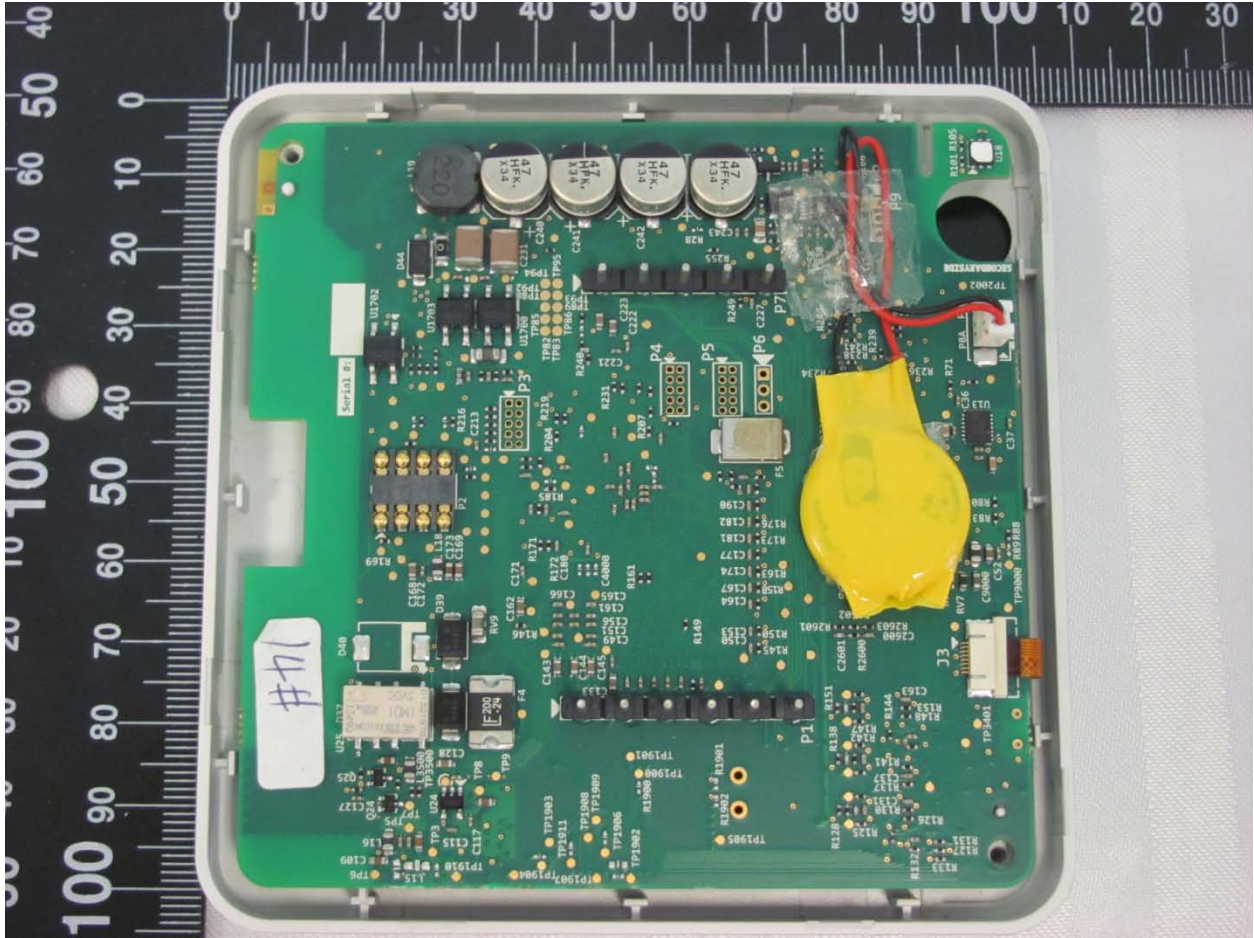

Client	Ecobee Inc	
Product	WEM01	
Standard(s)	RSS 210 Issue 8:2010 / FCC Part 15 Subpart C 15:2014	

**Illustration 1: EUT internal view – photo 1**

Client	Ecobee Inc	
Product	WEM01	
Standard(s)	RSS 210 Issue 8:2010 / FCC Part 15 Subpart C 15:2014	

Illustration 2: EUT internal view – photo 2

Client	Ecobee Inc	
Product	WEM01	
Standard(s)	RSS 210 Issue 8:2010 / FCC Part 15 Subpart C 15:2014	

**Illustration 3: EUT internal view – photo 3**

Client	Ecobee Inc
Product	WEM01
Standard(s)	RSS 210 Issue 8:2010 / FCC Part 15 Subpart C 15:2014

Illustration 4: EUT internal view – photo 4

Transmitter