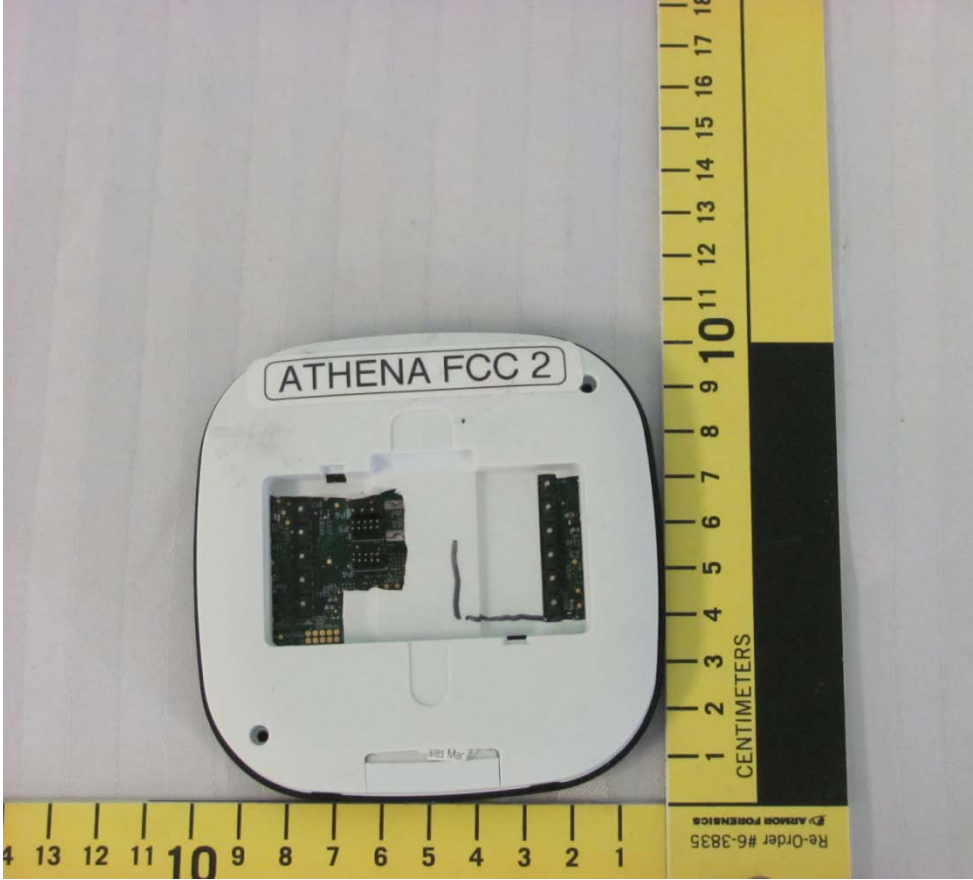

Client	Ecobee Inc	
Product	Athena	
Standard(s)	RSS 210 Issue 8:2010 / FCC Part 15 Subpart C 15:2014	

Illustration 1: EUT external front view

Client	Ecobee Inc	
Product	Athena	
Standard(s)	RSS 210 Issue 8:2010 / FCC Part 15 Subpart C 15:2014	

Illustration 2: EUT external rear view