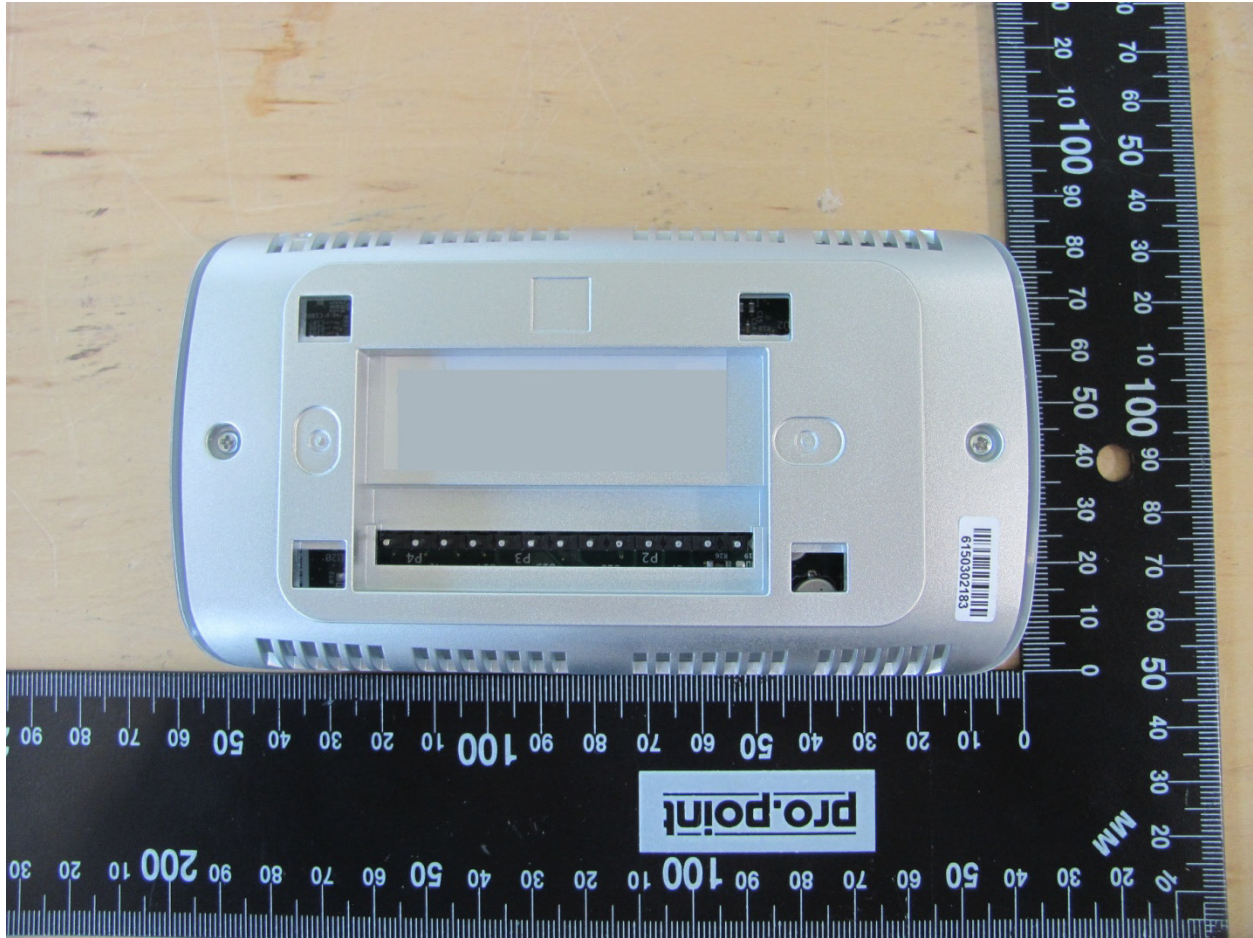

Client	Ecobee Inc	
Product	Si	
Standard(s)	RSS 210 Issue 8:2010 / FCC Part 15 Subpart C 15:2015	

Illustration 1: EUT external front view

Client	Ecobee Inc	
Product	Si	
Standard(s)	RSS 210 Issue 8:2010 / FCC Part 15 Subpart C 15:2015	

**Illustration 2: EUT external rear view**