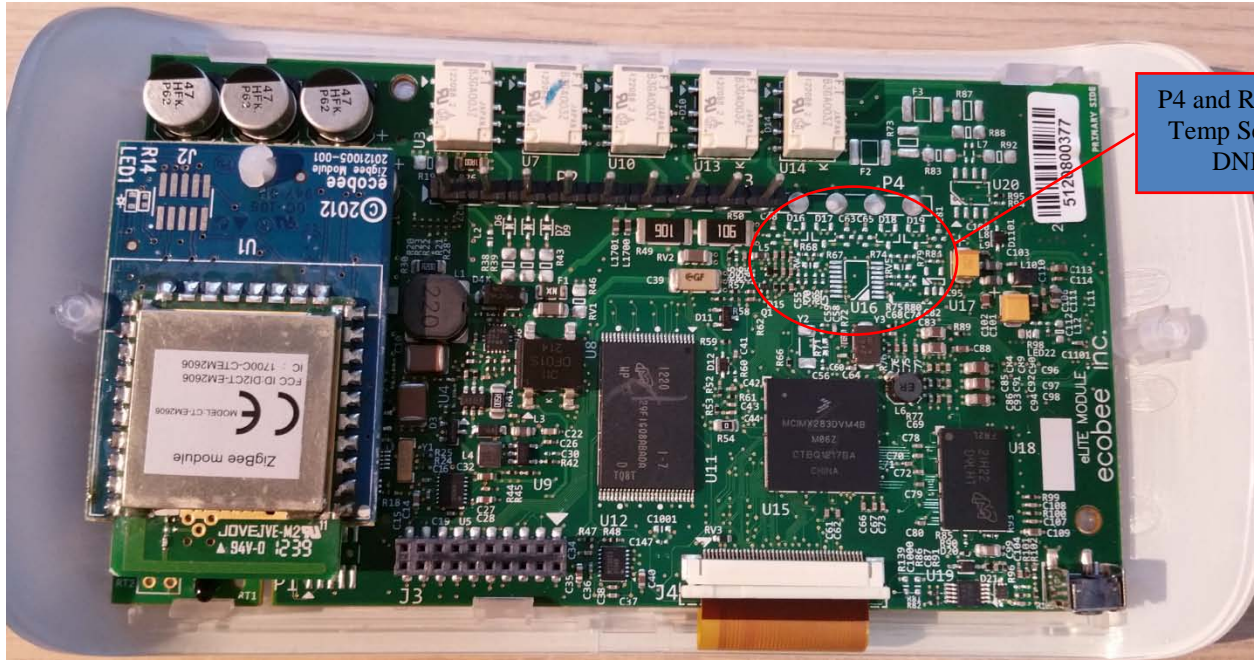

Client	Ecobee Inc	
Product	Si	
Standard(s)	RSS 210 Issue 8:2010 / FCC Part 15 Subpart C 15:2015	

**Illustration 1: EUT internal view with modularly certified Zigbee module – photo 1**

Client	Ecobee Inc	
Product	Si	
Standard(s)	RSS 210 Issue 8:2010 / FCC Part 15 Subpart C 15:2015	

**Illustration 2: EUT internal view with modularly certified Zigbee module – photo 1**

Si Smart Temp Sensor DNP Area Circled Blue

Client	Ecobee Inc	
Product	Si	
Standard(s)	RSS 210 Issue 8:2010 / FCC Part 15 Subpart C 15:2015	

**Illustration 3: EUT internal view without modularly certified Zigbee module – photo 2**

Client	Ecobee Inc	
Product	Si	
Standard(s)	RSS 210 Issue 8:2010 / FCC Part 15 Subpart C 15:2015	

**Illustration 4: EUT internal view – photo 3**