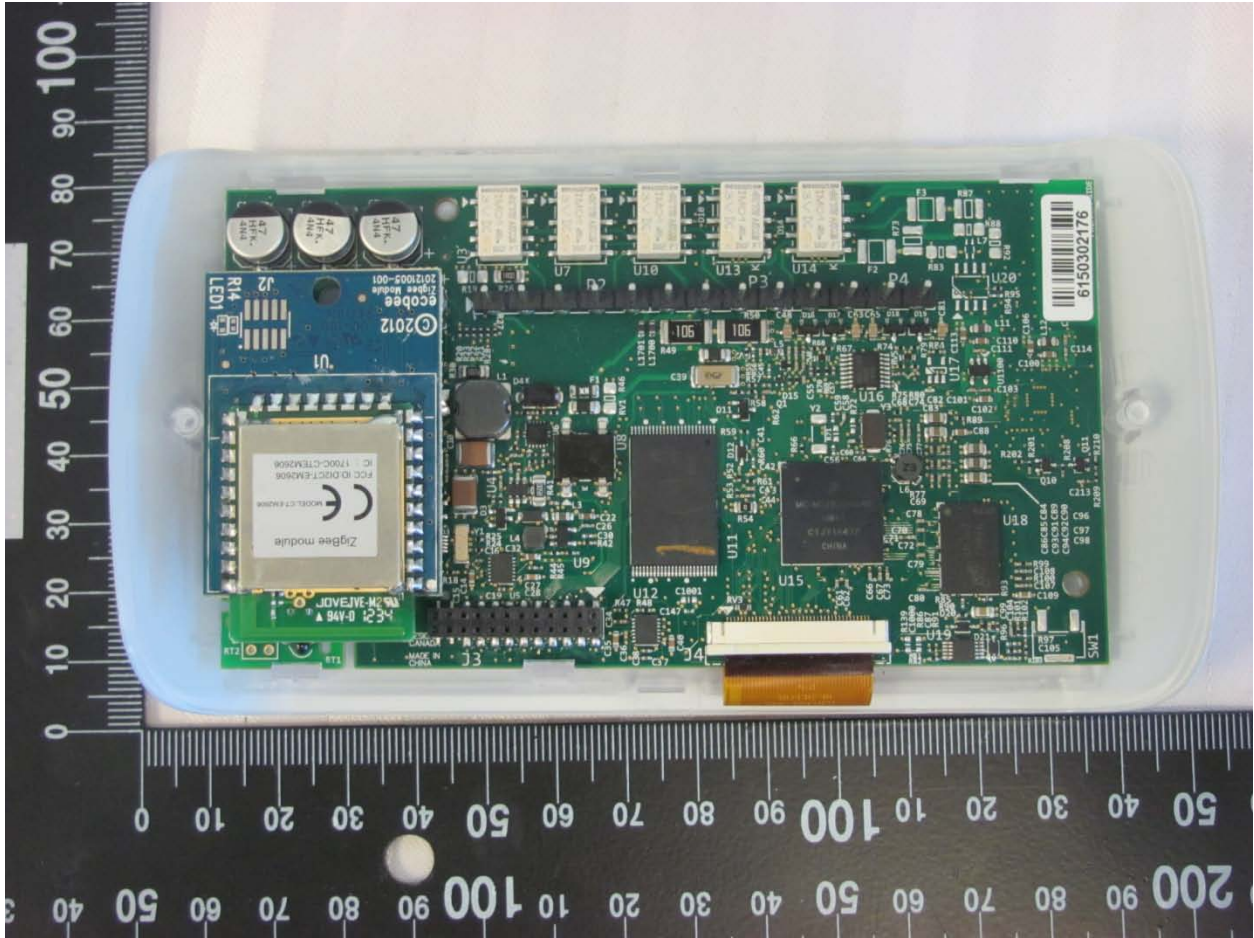

Client	Ecobee Inc	
Product	Si	
Standard(s)	RSS 210 Issue 8:2010 / FCC Part 15 Subpart C 15:2015	

**Illustration 1: EUT internal view with modularly certified Zigbee module – photo 1**

Client	Ecobee Inc	
Product	Si	
Standard(s)	RSS 210 Issue 8:2010 / FCC Part 15 Subpart C 15:2015	

**Illustration 2: EUT internal view with modularly certified Zigbee module – photo 1**

Si Smart Temp Sensor DNP Area Circled Blue

Client	Ecobee Inc	
Product	Si	
Standard(s)	RSS 210 Issue 8:2010 / FCC Part 15 Subpart C 15:2015	

**Illustration 3: EUT internal view without modularly certified Zigbee module – photo 2**

Client	Ecobee Inc	
Product	Si	
Standard(s)	RSS 210 Issue 8:2010 / FCC Part 15 Subpart C 15:2015	

**Illustration 4: EUT internal view – photo 3**