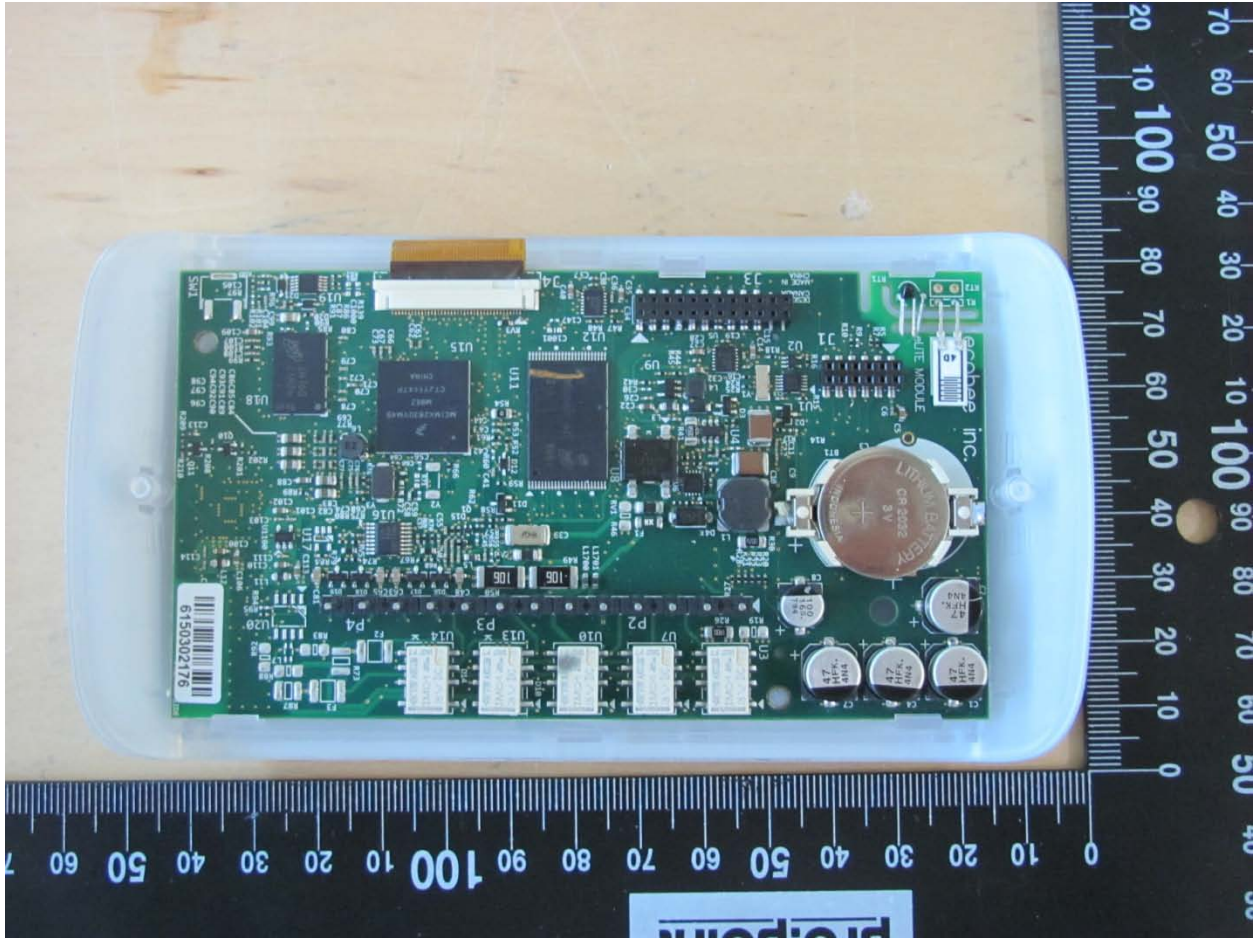

Client	Ecobee Inc	
Product	Si	
Standard(s)	RSS 210 Issue 8:2010 / FCC Part 15 Subpart C 15:2015	

**Illustration 1: EUT internal view with modularly certified Zigbee module – photo 1**

Client	Ecobee Inc	
Product	Si	
Standard(s)	RSS 210 Issue 8:2010 / FCC Part 15 Subpart C 15:2015	

**Illustration 2: EUT internal view with modularly certified Zigbee module – photo 1**

Si Smart Temp Sensor DNP Area Circled Blue

Client	Ecobee Inc	
Product	Si	
Standard(s)	RSS 210 Issue 8:2010 / FCC Part 15 Subpart C 15:2015	

**Illustration 3: EUT internal view without modularly certified Zigbee module – photo 2**

Client	Ecobee Inc	
Product	Si	
Standard(s)	RSS 210 Issue 8:2010 / FCC Part 15 Subpart C 15:2015	

**Illustration 4: EUT internal view – photo 3**