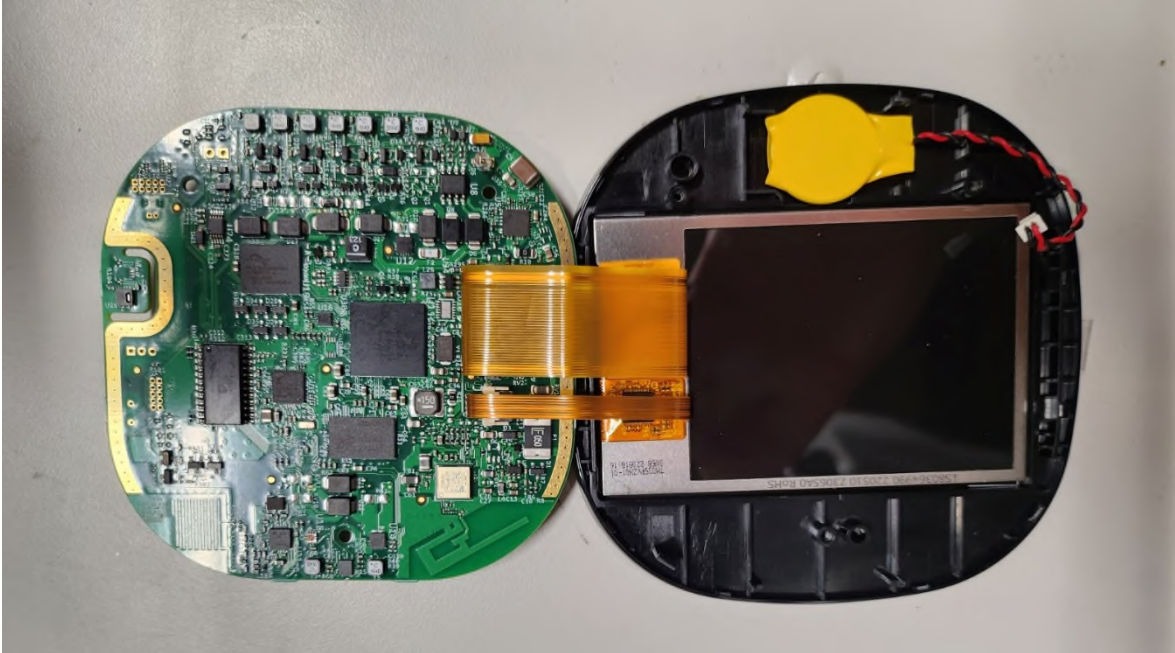

Canada

Exhibit: Internal Photos

FCC ID: WR9EBSTAT3LT02
IC: 7981A- EBSTAT3LT02

Report File #: 7169012312R-000

Client	Ecobee Inc.	 Canada
Product	EB-STATE3LT02	
Standard(s)	RSS 247 Issue 2:2017 FCC Part 15 Subpart 15.247	

Figure 1 – EUT Internal Photo 1t

Client	Ecobee Inc.	 Canada
Product	EB-STATE3LT02	
Standard(s)	RSS 247 Issue 2:2017 FCC Part 15 Subpart 15.247	

Figure 2 – EUT Internal Photo 2