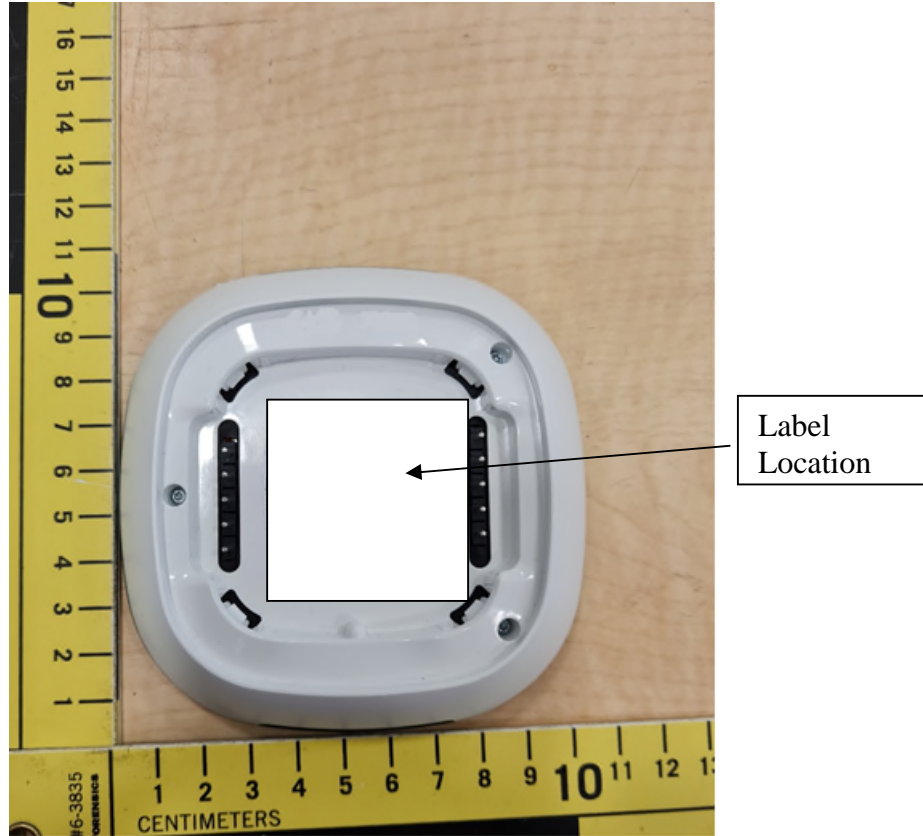

Canada

Exhibit: Sample Label & Location

FCC ID: WR9EBSTAT3LT02
IC: 7981A- EBSTAT3LT02

Report File #: 7169010650R-000

Client	Ecobee Inc.	 Canada
Product	EB-STATE3LT02	
Standard(s)	RSS 247 Issue 2:2017 FCC Part 15 Subpart 15.247	

Sample Label

Page 2 of 3	Report Issued: 3/7/2022	Report File #: 7169010650R-000
-------------	-------------------------	--------------------------------

Client	Ecobee Inc.	
Product	EB-STATE3LT02	
Standard(s)	RSS 247 Issue 2:2017 FCC Part 15 Subpart 15.247	

Label Location
Under Battery Compartment