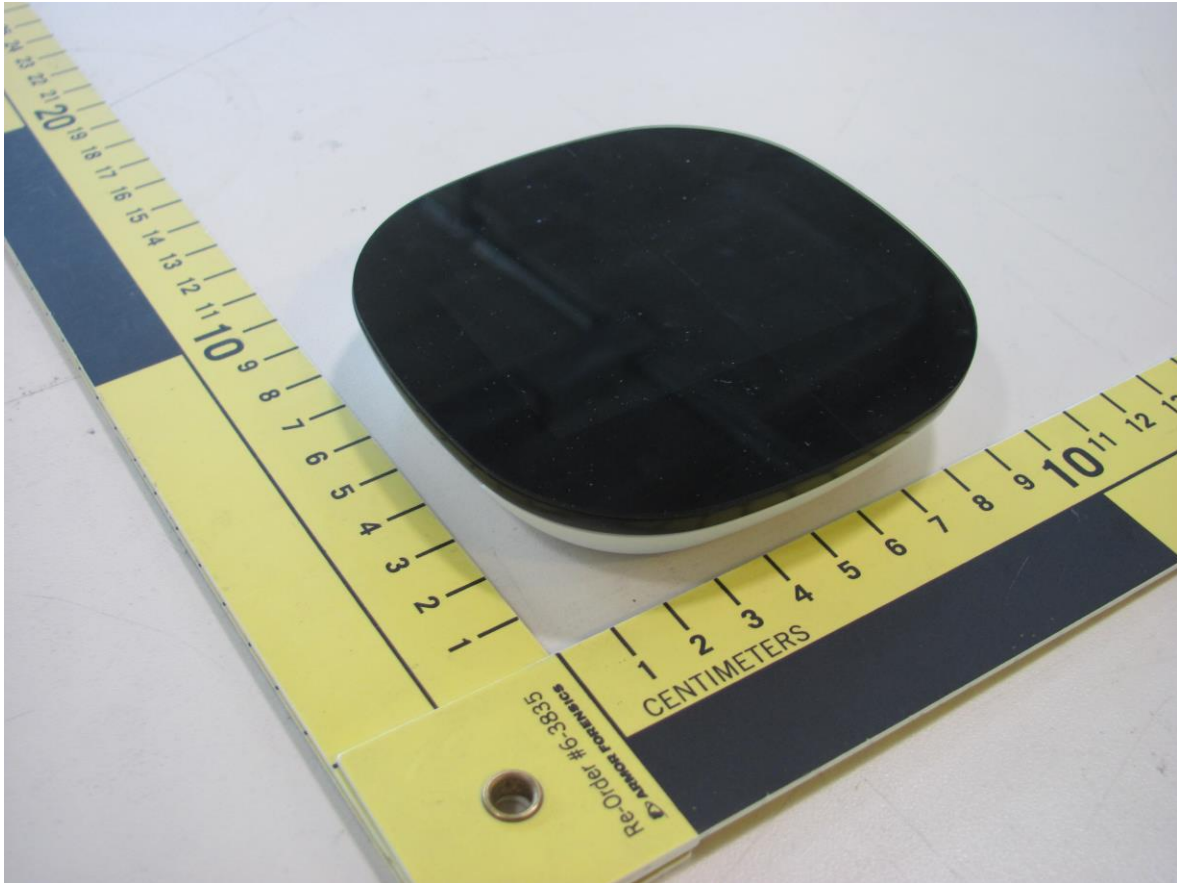

Exhibit: External Photos

(Ecobee3 Lite)

Report File #: -000

Client	Ecobee Inc.	
Product	Ecobee3 Lite	
Standard(s)	RSS 247 Issue 1:2015 FCC Part 15 Subpart 15.247:2016	

Figure 1 – EUT External Photo Front

Client	Ecobee Inc.	
Product	Ecobee3 Lite	
Standard(s)	RSS 247 Issue 1:2015 FCC Part 15 Subpart 15.247:2016	

Figure 2 – EUT External Photo Back