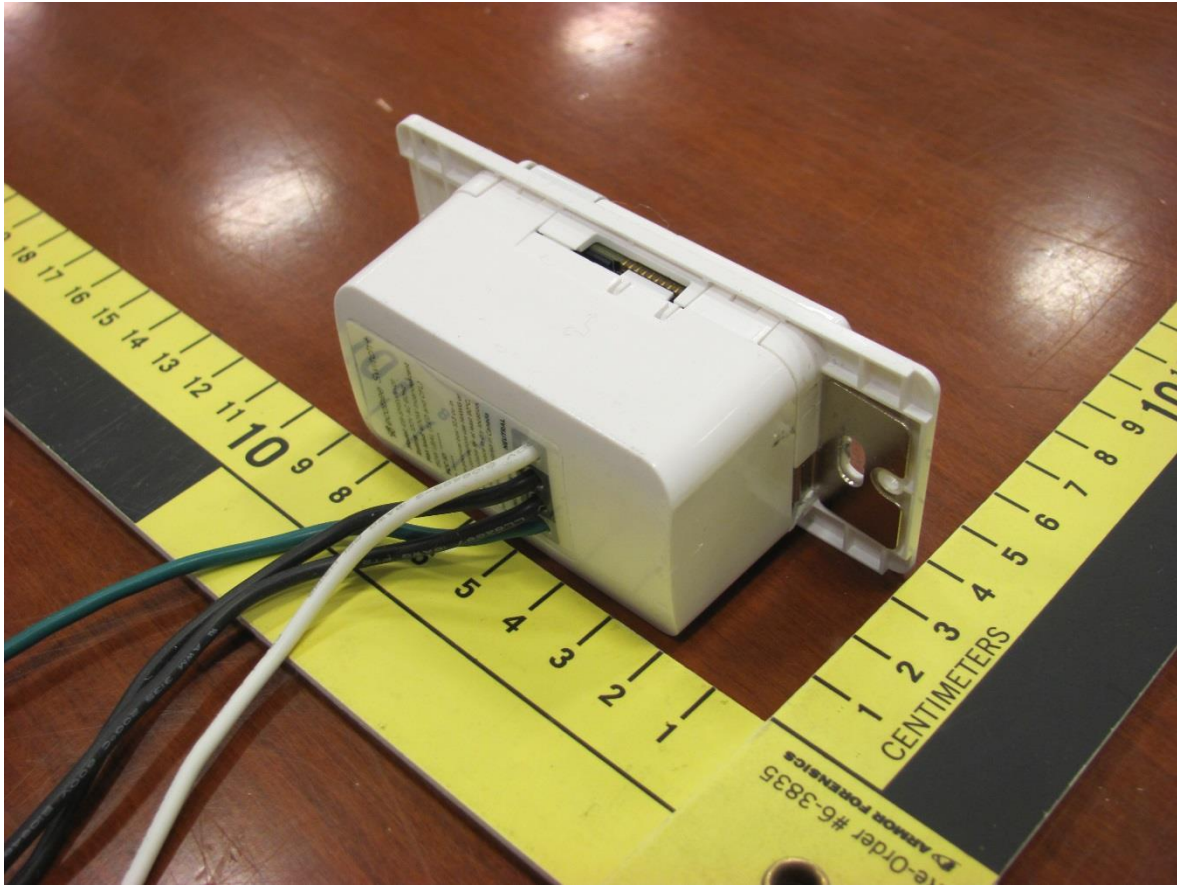

Exhibit: External Photos

(WR9EBSMSW1V002)

Report File #: 7169004889-000

Client	Ecobee Inc.	
Product	EB-SMSWV-02	
Standard(s)	RSS 247 Issue 2:2017 FCC Part 15 Subpart 15.247:2015	

Figure 1 – EUT External Photo Front

Client	Ecobee Inc.	
Product	EB-SMSWV-02	
Standard(s)	RSS 247 Issue 2:2017 FCC Part 15 Subpart 15.247:2015	

Figure 2 – EUT External Photo Back

Client	Ecobee Inc.	
Product	EB-SMSWV-02	
Standard(s)	RSS 247 Issue 2:2017 FCC Part 15 Subpart 15.247:2015	