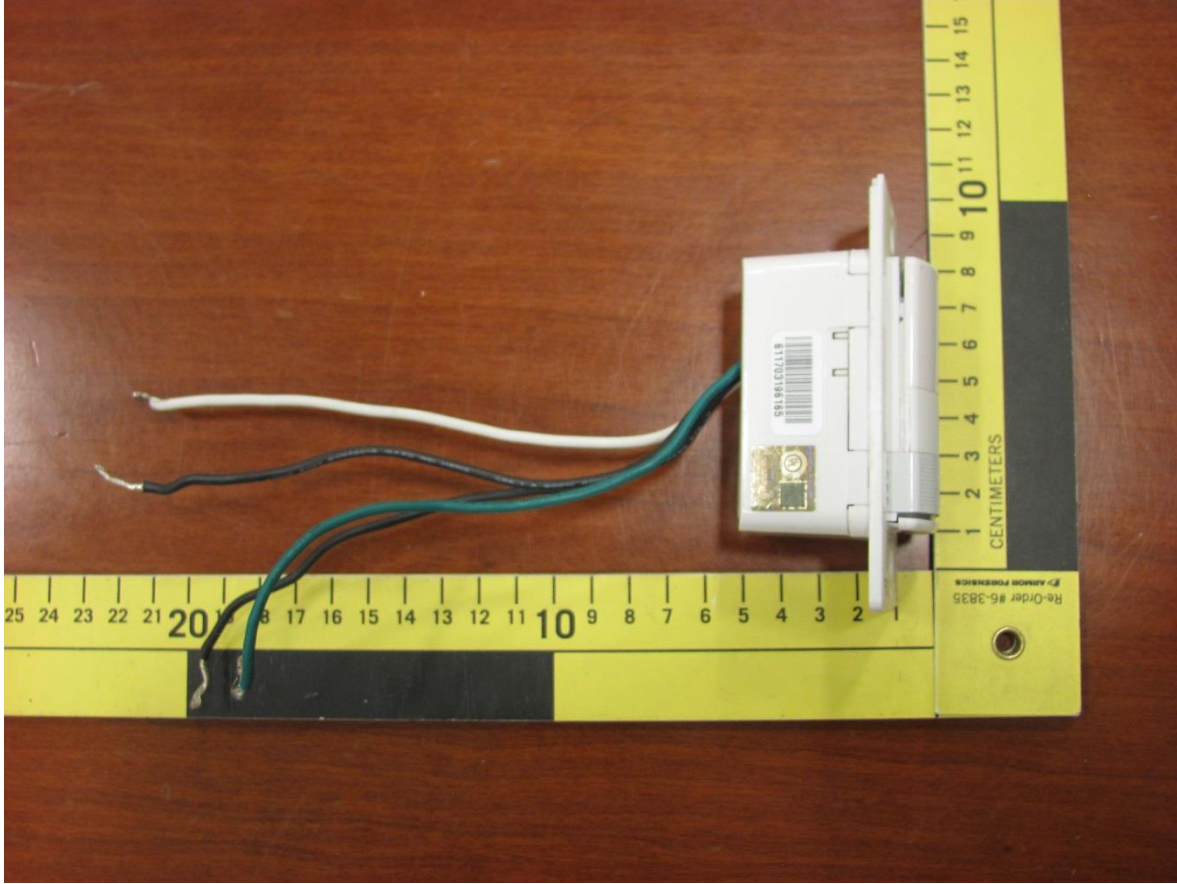

Exhibit: External Photos

(WR9EBSMSW1V002)

Report File #: 7169004889-000

Client	Ecobee Inc.	
Product	EB-SMSWV-02	
Standard(s)	RSS 247 Issue 2:2017 FCC Part 15 Subpart 15.247:2015	

Figure 1 – EUT External Photo Front

Client	Ecobee Inc.	
Product	EB-SMSWV-02	
Standard(s)	RSS 247 Issue 2:2017 FCC Part 15 Subpart 15.247:2015	

Figure 2 – EUT External Photo Back

Client	Ecobee Inc.	
Product	EB-SMSWV-02	
Standard(s)	RSS 247 Issue 2:2017 FCC Part 15 Subpart 15.247:2015	

Figure 3 – EUT External Photo Side