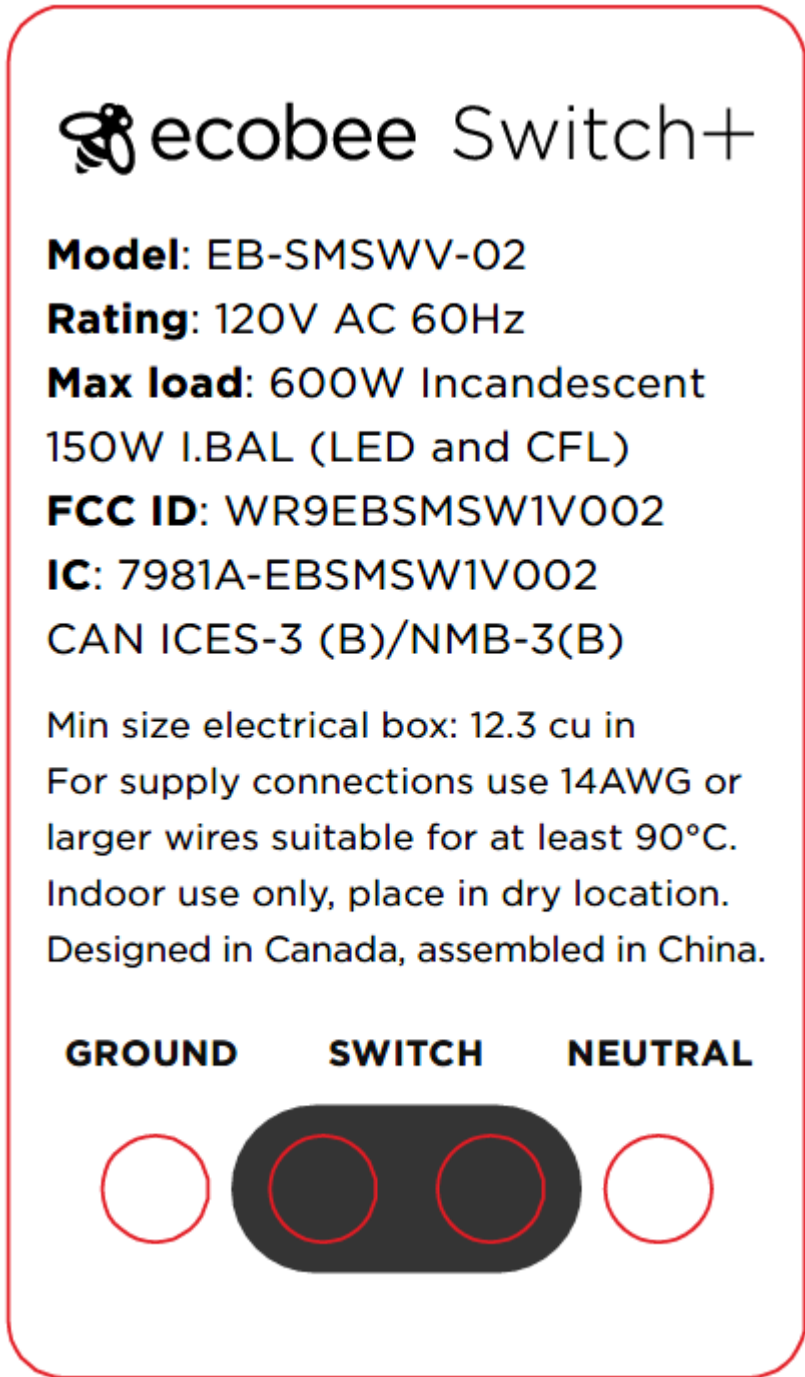

Exhibit: Label

(WR9EBSMSW1V002)

Report File #: 7169004889-000

Client	Ecobee Inc.	
Product	EB-SMSWV-02	
Standard(s)	RSS 247 Issue 2:2017 FCC Part 15 Subpart 15.247:2015	

Figure 1: Label