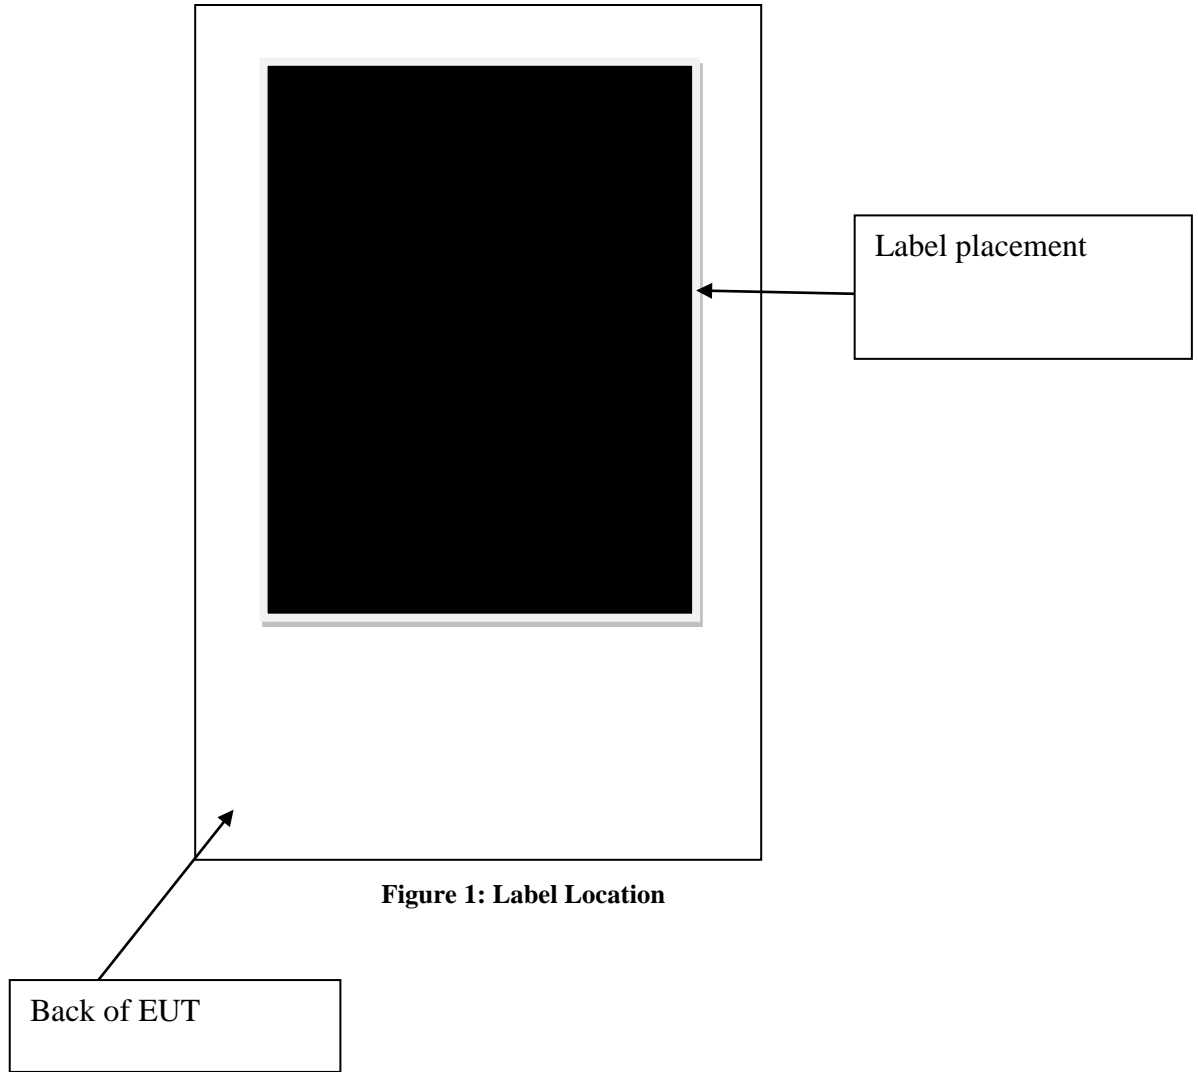

Exhibit: Label Location

(WR9EBSMSW1V002)

Report File #: 7169003246-000

Client	Ecobee Inc.	
Product	EB-SMSWV-01	
Standard(s)	RSS 247 Issue 2:2017 FCC Part 15 Subpart 15.247:2015	

Figure 1: Label Location