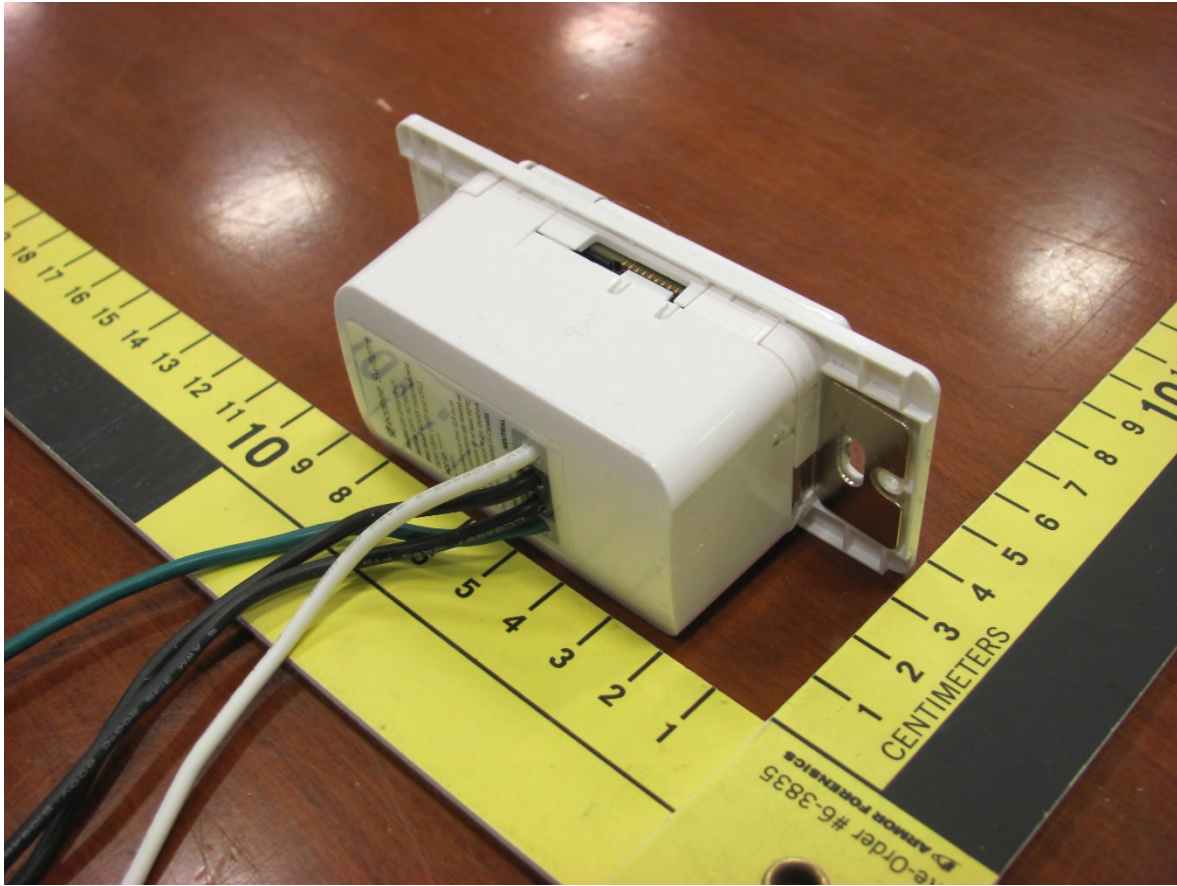

Exhibit: External Photos

(WR9EBSMSW1V001)

Report File #: 7169003246-000

Client	Ecobee Inc.	
Product	EB-SMSWV-01	
Standard(s)	RSS 247 Issue 2:2017 FCC Part 15 Subpart 15.247:2015	

Figure 1 – EUT External Photo Front

Client	Ecobee Inc.	
Product	EB-SMSWV-01	
Standard(s)	RSS 247 Issue 2:2017 FCC Part 15 Subpart 15.247:2015	

Figure 2 – EUT External Photo Back

Client	Ecobee Inc.	
Product	EB-SMSWV-01	
Standard(s)	RSS 247 Issue 2:2017 FCC Part 15 Subpart 15.247:2015	