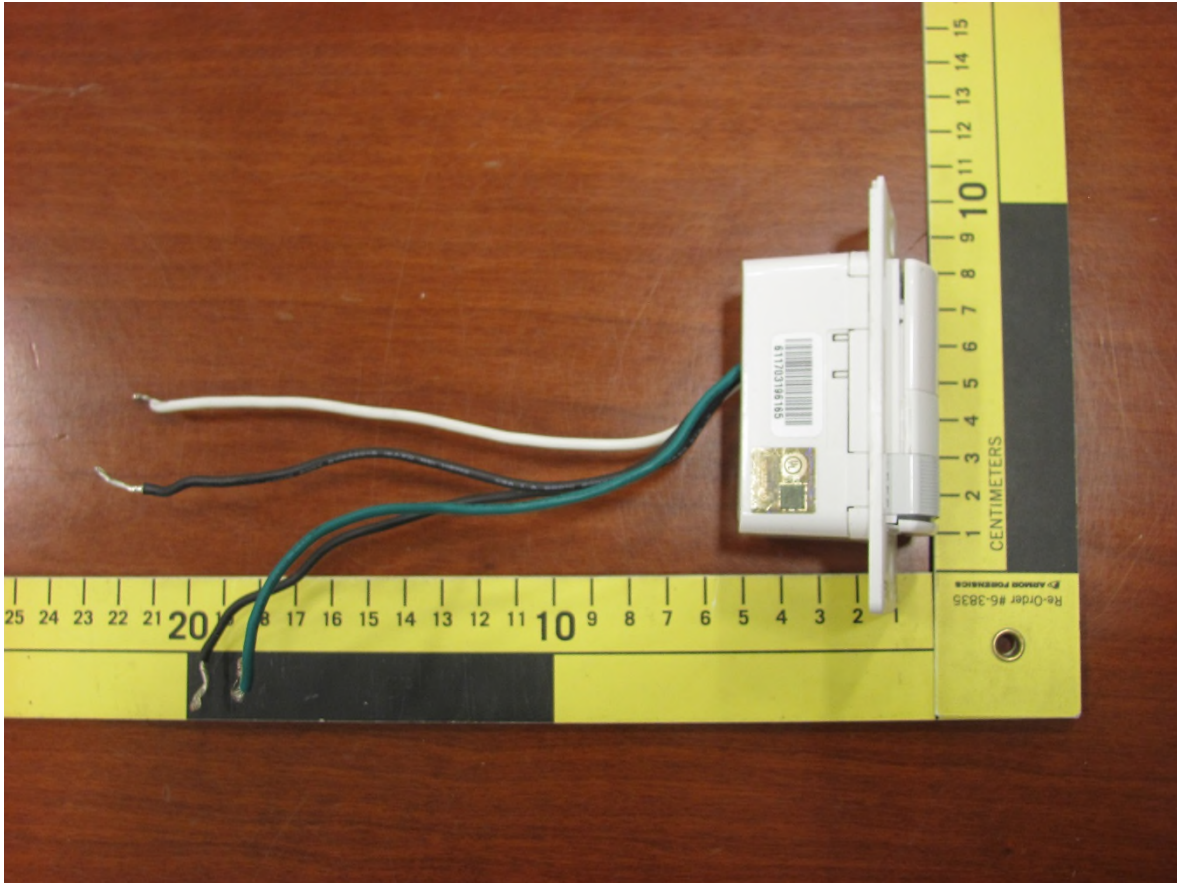

Exhibit: External Photos

(WR9EBSMSW1V001)

Report File #: 7169003246-000

Client	Ecobee Inc.	
Product	EB-SMSWV-01	
Standard(s)	RSS 247 Issue 2:2017 FCC Part 15 Subpart 15.247:2015	

Figure 1 – EUT External Photo Front

Client	Ecobee Inc.	
Product	EB-SMSWV-01	
Standard(s)	RSS 247 Issue 2:2017 FCC Part 15 Subpart 15.247:2015	

Figure 2 – EUT External Photo Back

Client	Ecobee Inc.	
Product	EB-SMSWV-01	
Standard(s)	RSS 247 Issue 2:2017 FCC Part 15 Subpart 15.247:2015	

Figure 3 – EUT External Photo Side