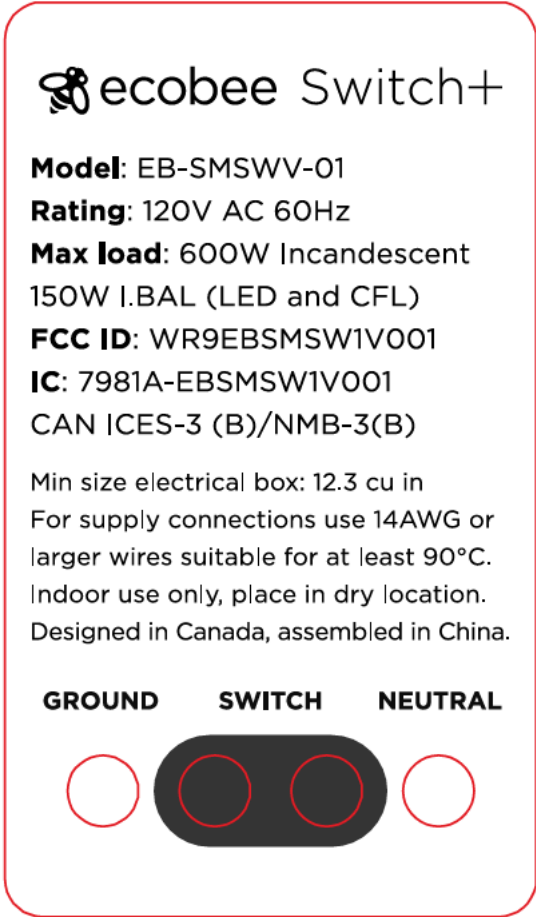

Exhibit: Label

(WR9EBSMSW1V001)

Report File #: 7169003246-000

Client	Ecobee Inc.	
Product	EB-SMSWV-01	
Standard(s)	RSS 247 Issue 2:2017 FCC Part 15 Subpart 15.247:2015	

Figure 1: Label