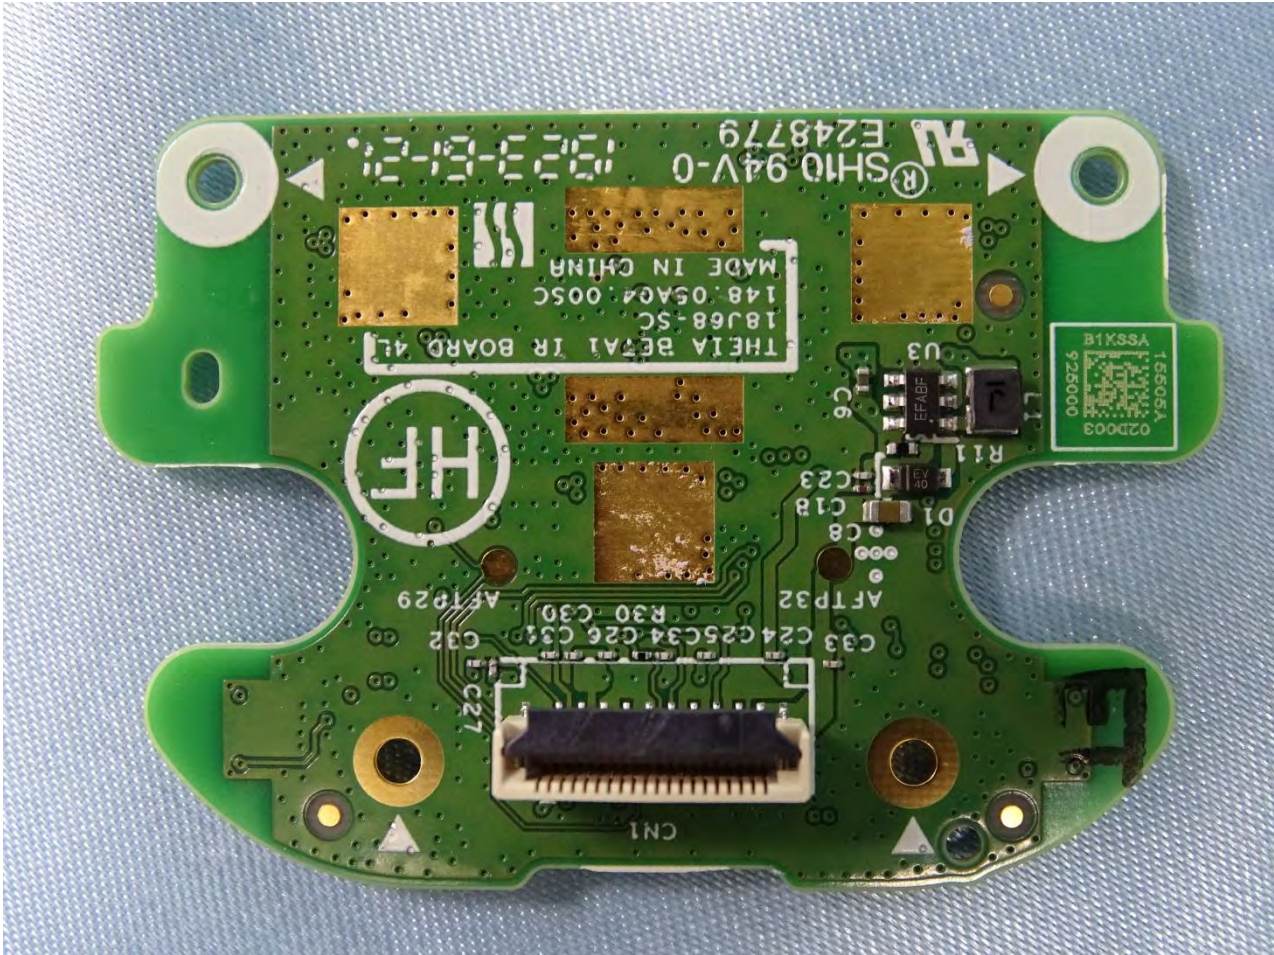

Brand Name: ecobee / Model Name: EBSCV01

Brand Name: ecobee / Model Name: EBSCV01

Brand Name: ecobee / Model Name: EBSCV01

Brand Name: ecobee / Model Name: EBSCV01

Brand Name: ecobee / Model Name: EBSCV01

Brand Name: ecobee / Model Name: EBSCV01

Brand Name: ecobee / Model Name: EBSCV01

Brand Name: ecobee / Model Name: EBSCV01

Bluetooth and Sub-G Antenna

Brand Name: ecobee / Model Name: EBSCV01

WLAN Antenna

———THE END———