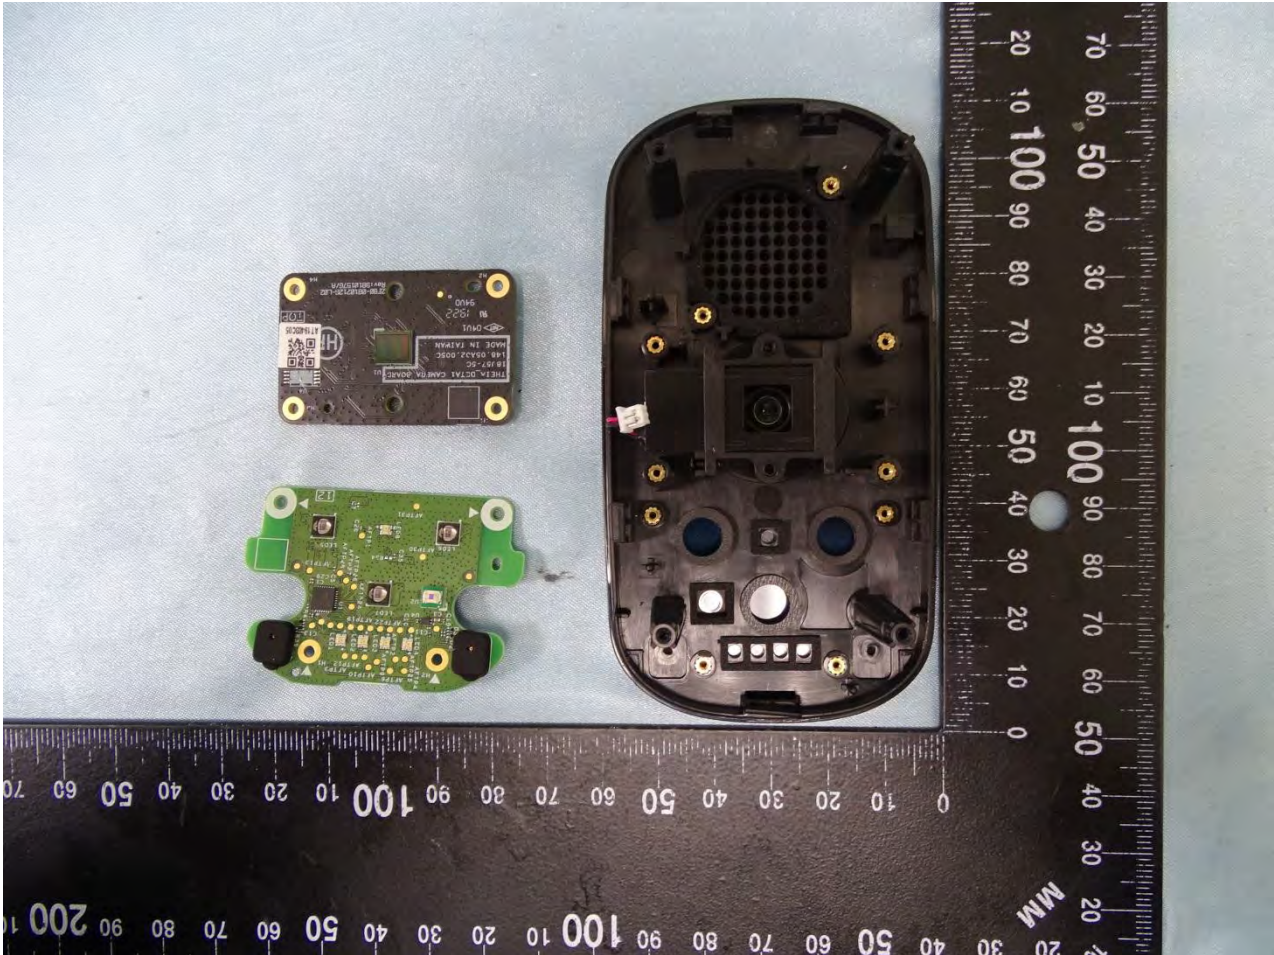

Brand Name: ecobee / Model Name: EBSCV01

Brand Name: ecobee / Model Name: EBSCV01

Brand Name: ecobee / Model Name: EBSCV01

Brand Name: ecobee / Model Name: EBSCV01

Brand Name: ecobee / Model Name: EBSCV01

Brand Name: ecobee / Model Name: EBSCV01

Brand Name: ecobee / Model Name: EBSCV01

Brand Name: ecobee / Model Name: EBSCV01

Bluetooth and Sub-G Antenna

Brand Name: ecobee / Model Name: EBSCV01

WLAN Antenna

———THE END———