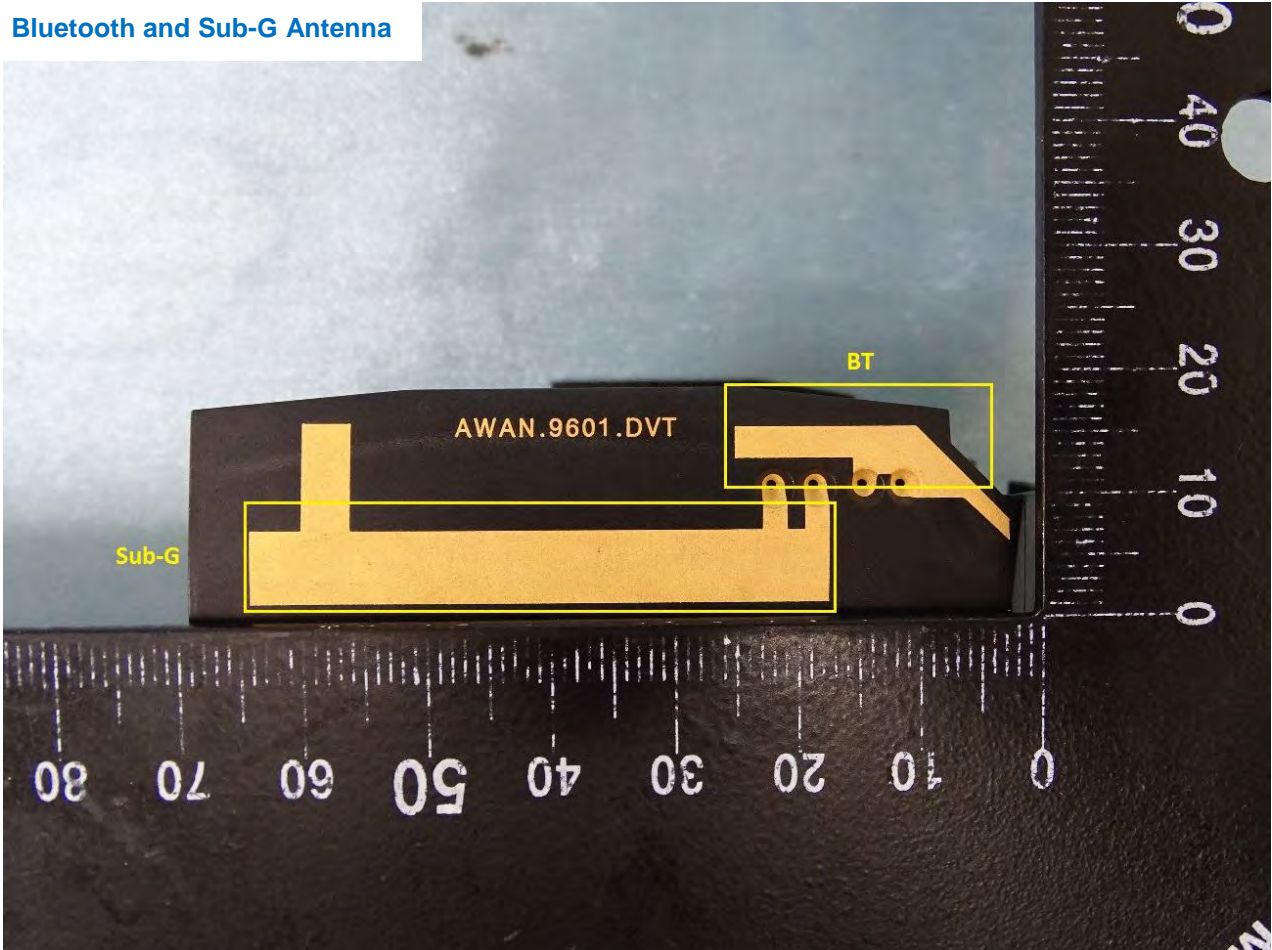

Brand Name: ecobee / Model Name: EBSCV01

Brand Name: ecobee / Model Name: EBSCV01

Brand Name: ecobee / Model Name: EBSCV01

Bluetooth and Sub-G Antenna

Brand Name: ecobee / Model Name: EBSCV01

WLAN Antenna

———THE END———