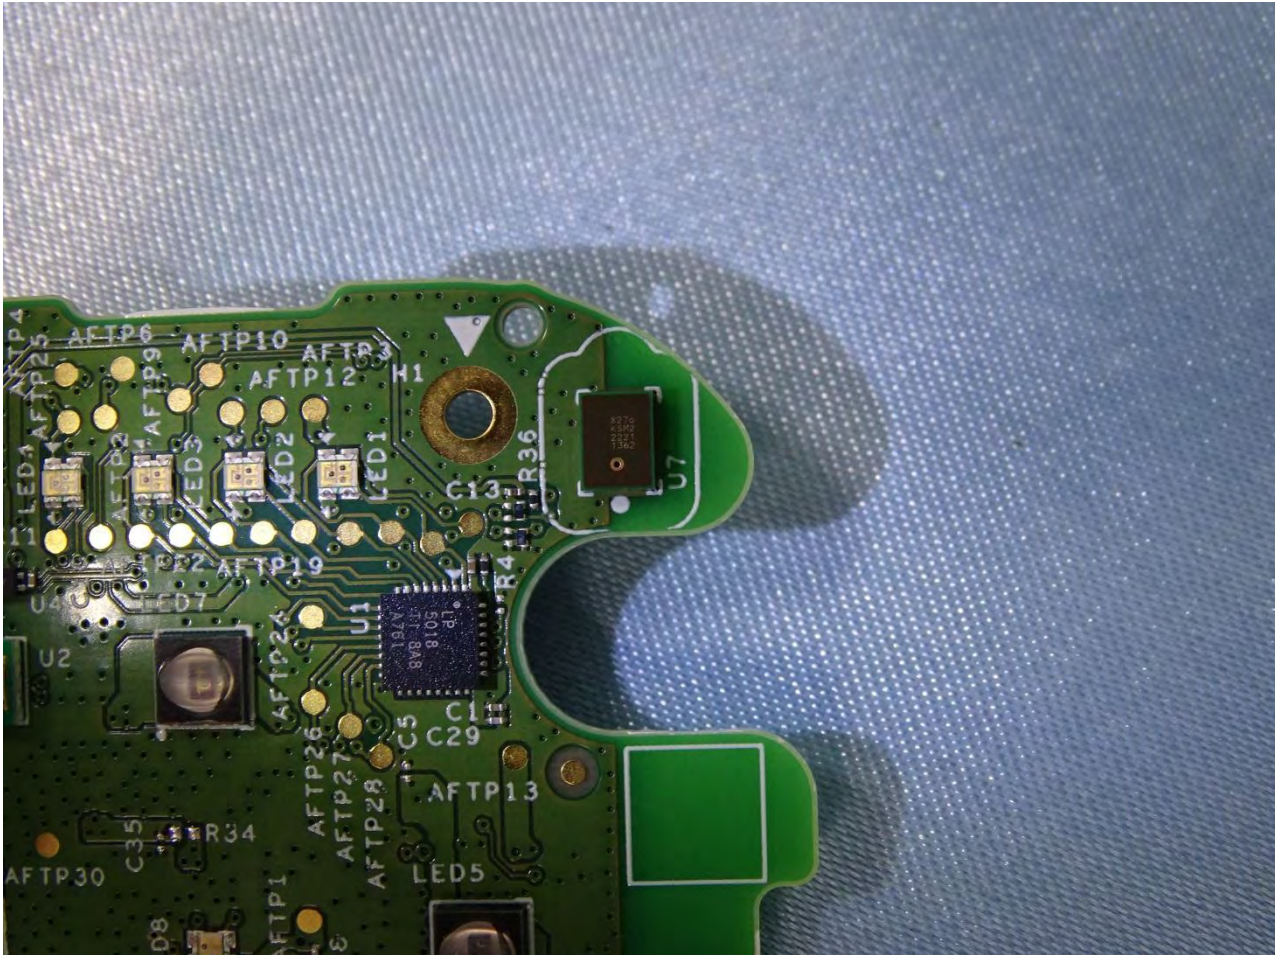

Brand Name: ecobee / Model Name: EBSCV01

Brand Name: ecobee / Model Name: EBSCV01

Brand Name: ecobee / Model Name: EBSCV01

Brand Name: ecobee / Model Name: EBSCV01

Brand Name: ecobee / Model Name: EBSCV01

Brand Name: ecobee / Model Name: EBSCV01

Brand Name: ecobee / Model Name: EBSCV01

Brand Name: ecobee / Model Name: EBSCV01

Bluetooth and Sub-G Antenna

Brand Name: ecobee / Model Name: EBSCV01

WLAN Antenna

———THE END———