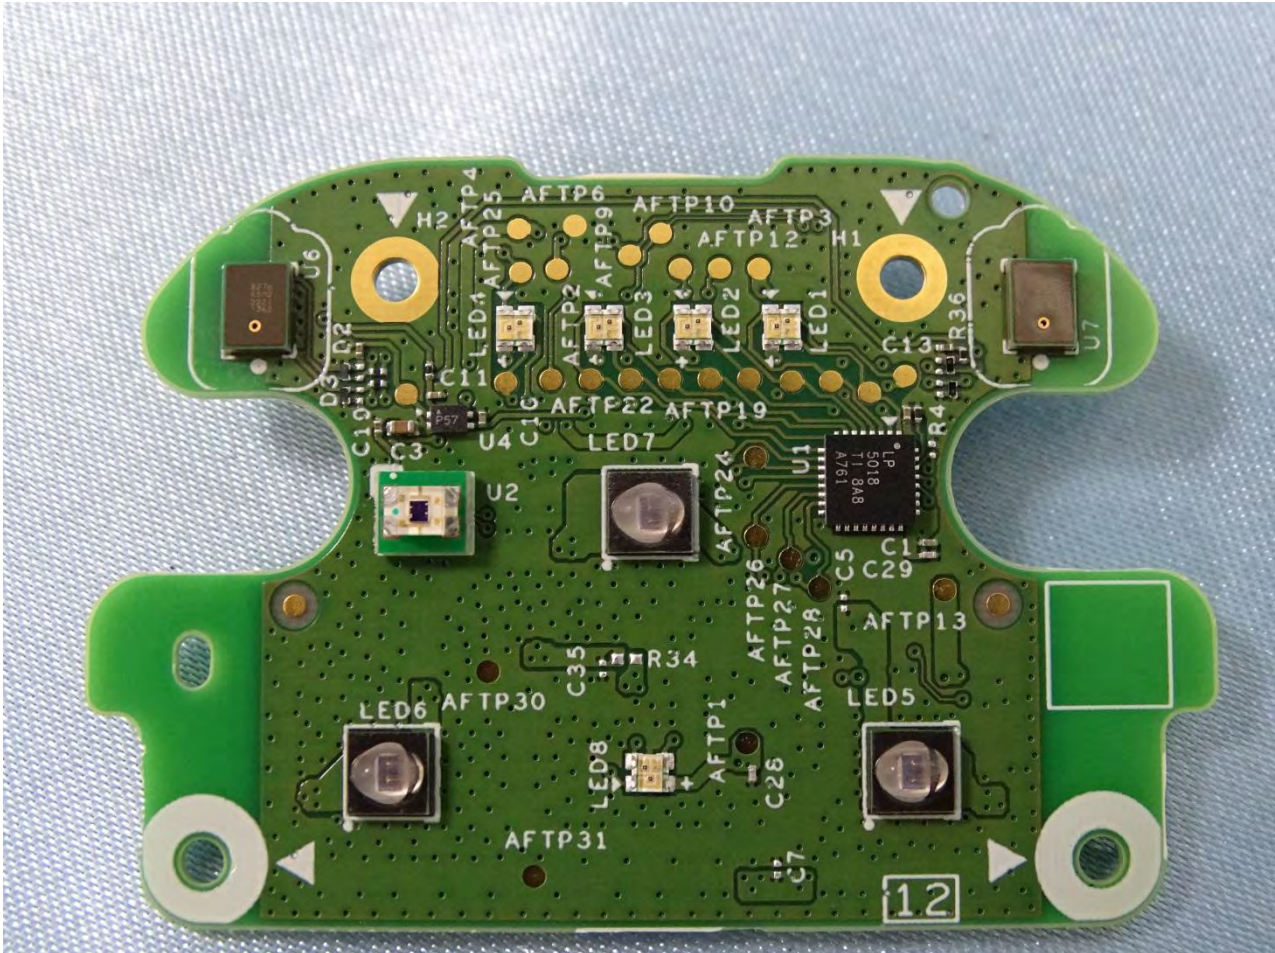

Brand Name: ecobee / Model Name: EBSCV01

Brand Name: ecobee / Model Name: EBSCV01

Brand Name: ecobee / Model Name: EBSCV01

Brand Name: ecobee / Model Name: EBSCV01

Brand Name: ecobee / Model Name: EBSCV01

Brand Name: ecobee / Model Name: EBSCV01

Brand Name: ecobee / Model Name: EBSCV01

Brand Name: ecobee / Model Name: EBSCV01

Bluetooth and Sub-G Antenna

Brand Name: ecobee / Model Name: EBSCV01

WLAN Antenna

———THE END———