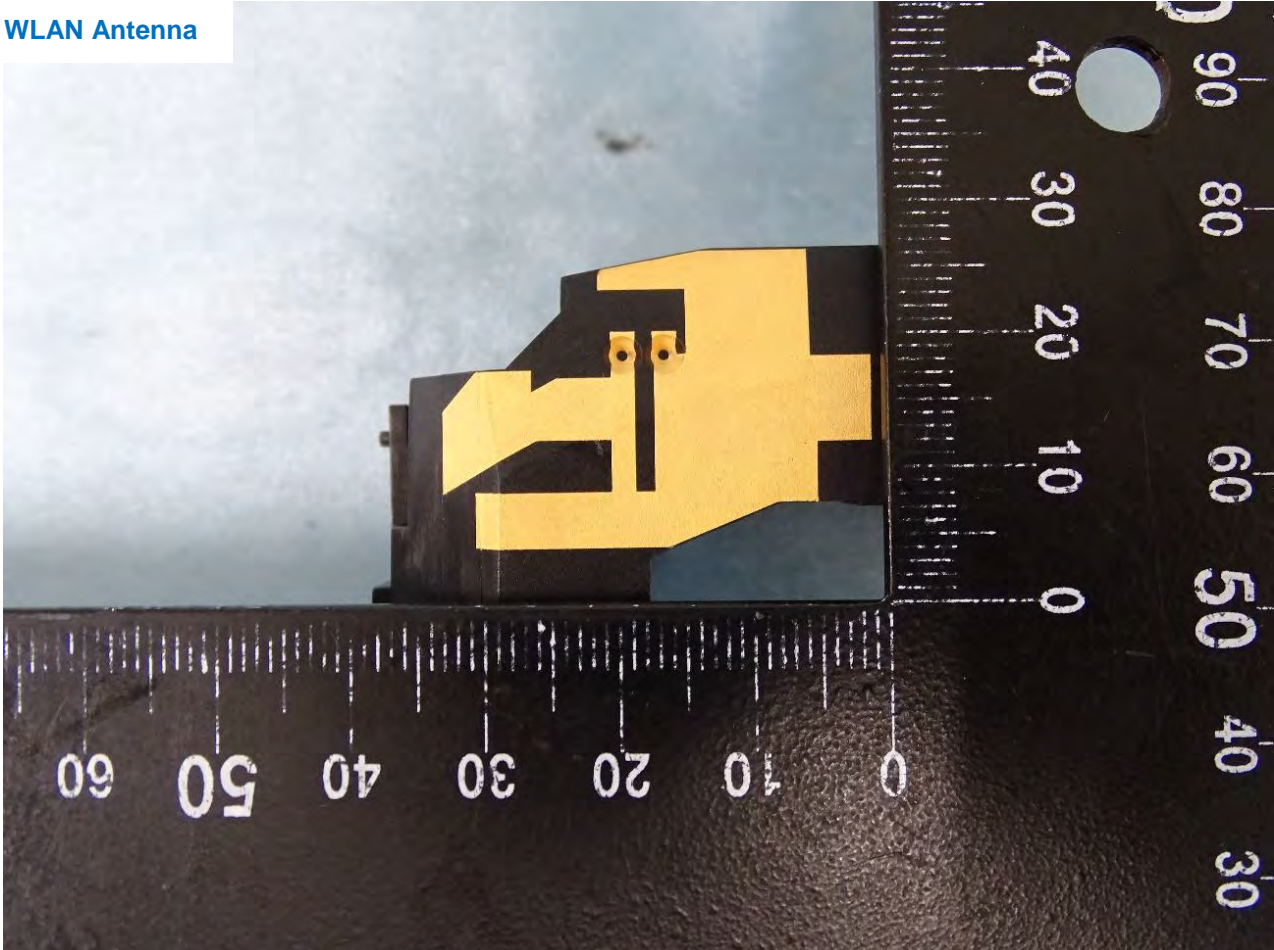

Brand Name: ecobee / Model Name: EBSCV01

Brand Name: ecobee / Model Name: EBSCV01

Brand Name: ecobee / Model Name: EBSCV01

Bluetooth and Sub-G Antenna

Brand Name: ecobee / Model Name: EBSCV01

WLAN Antenna

———THE END———