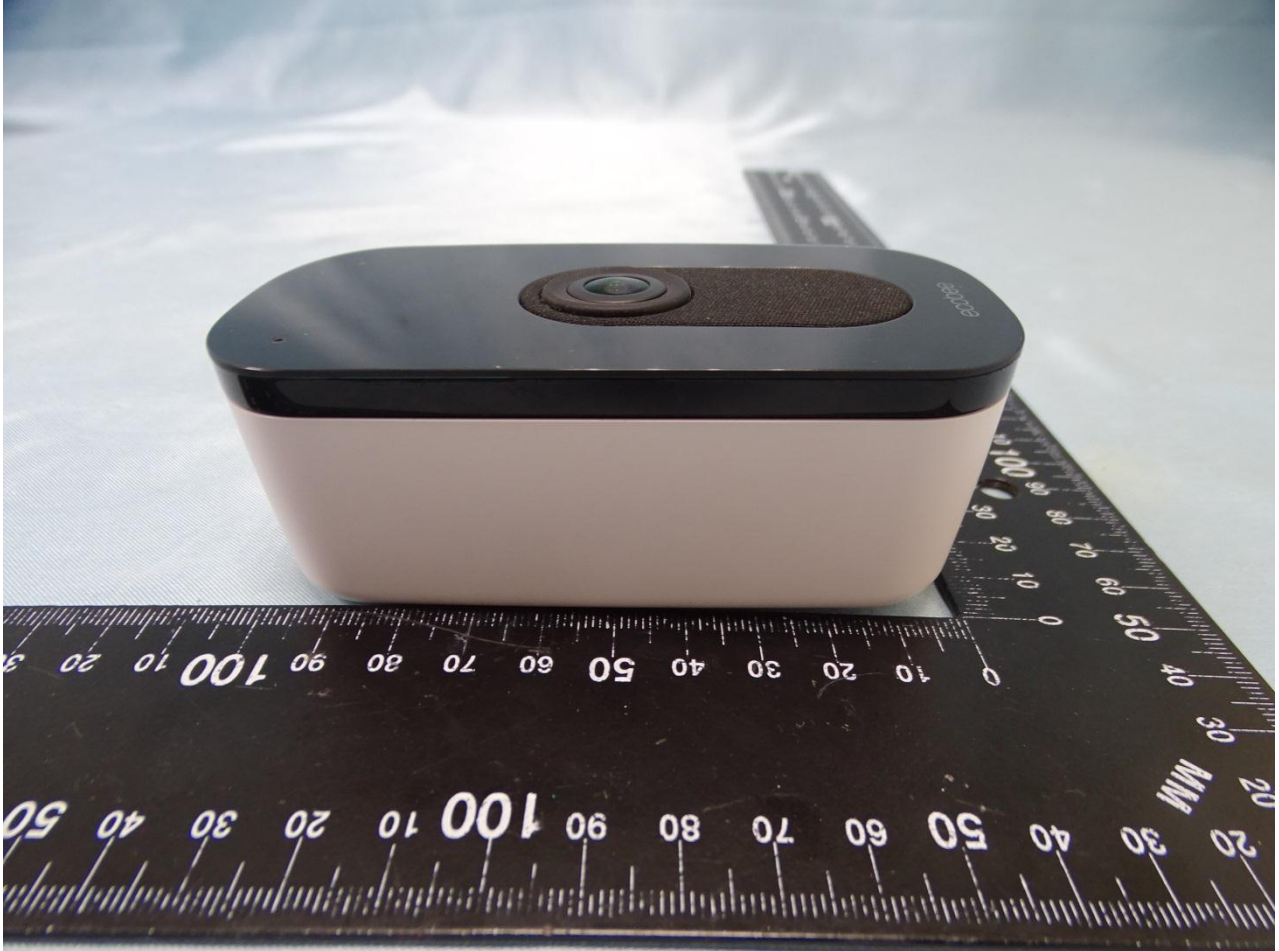

1. External Photograph of EUT

Brand Name: ecobee / Model Name: EBSCV01

Brand Name: ecobee / Model Name: EBSCV01

Brand Name: ecobee / Model Name: EBSCV01

Brand Name: ecobee / Model Name: EBSCV01

Brand Name: ecobee / Model Name: EBSCV01

Brand Name: ecobee / Model Name: EBSCV01

2. Photograph of Accessory

Brand Name: ecobee / Model Name: EBSCV01

Specification of Accessory		
AC Adapter	Brand Name	Full power® 1907
	Model Name	SAW12D-120-1000U
Base	Brand Name	ecobee
	Model Name	N/A