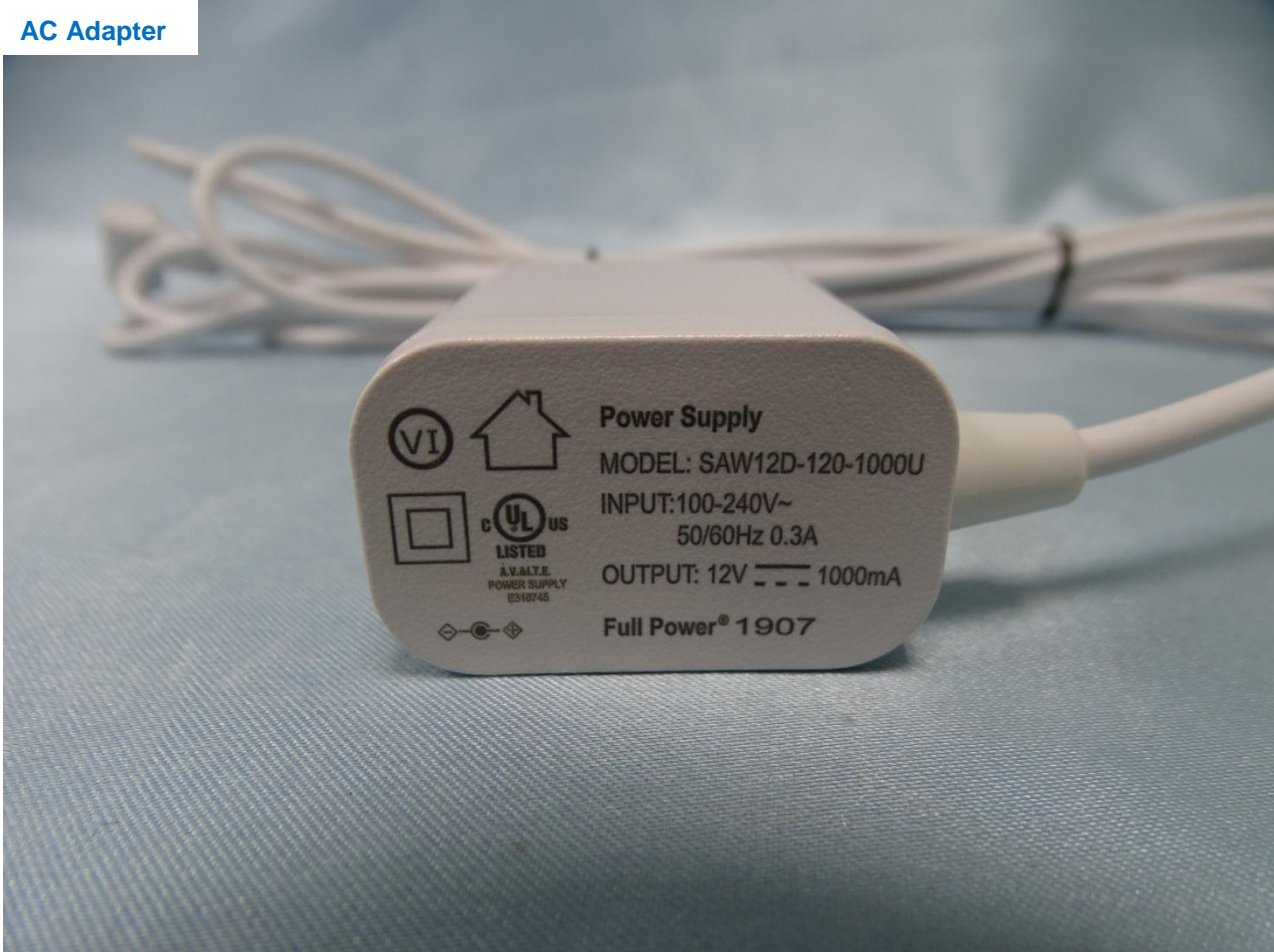

1. External Photograph of EUT

Brand Name: ecobee / Model Name: EBSCV01

Brand Name: ecobee / Model Name: EBSCV01

Brand Name: ecobee / Model Name: EBSCV01

Brand Name: ecobee / Model Name: EBSCV01

Brand Name: ecobee / Model Name: EBSCV01

Brand Name: ecobee / Model Name: EBSCV01

2. Photograph of Accessory

Brand Name: ecobee / Model Name: EBSCV01

Specification of Accessory		
AC Adapter	Brand Name	Full power® 1907
	Model Name	SAW12D-120-1000U
Base	Brand Name	ecobee
	Model Name	N/A

Remark: For accessories equipped with this EUT, please refer to the following photos.

Brand Name: ecobee / Model Name: EBSCV01

Brand Name: ecobee / Model Name: EBSCV01

AC Adapter

Brand Name: ecobee / Model Name: EBSCV01