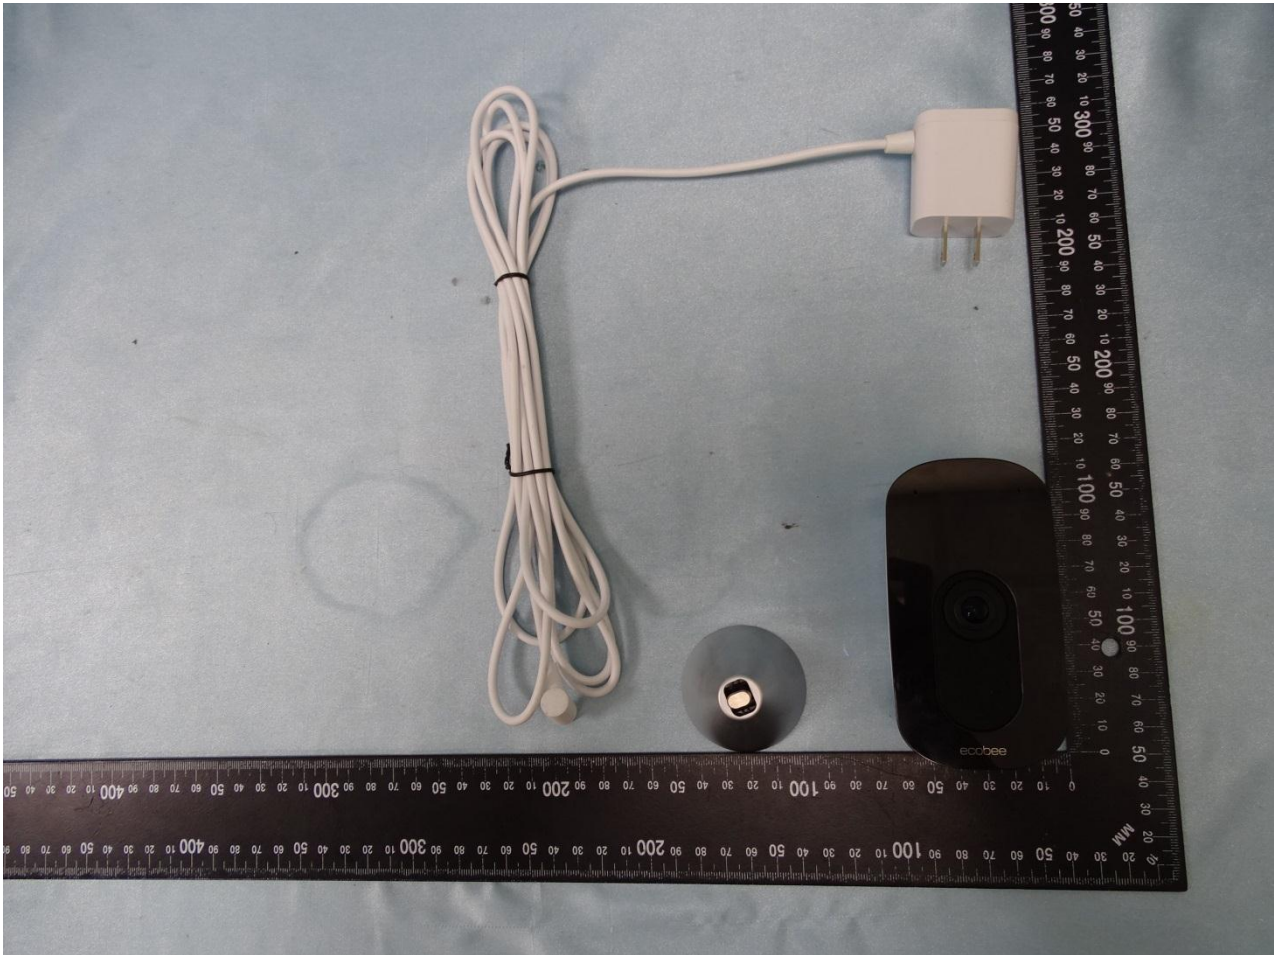

Brand Name: ecobee / Model Name: EBSCV01