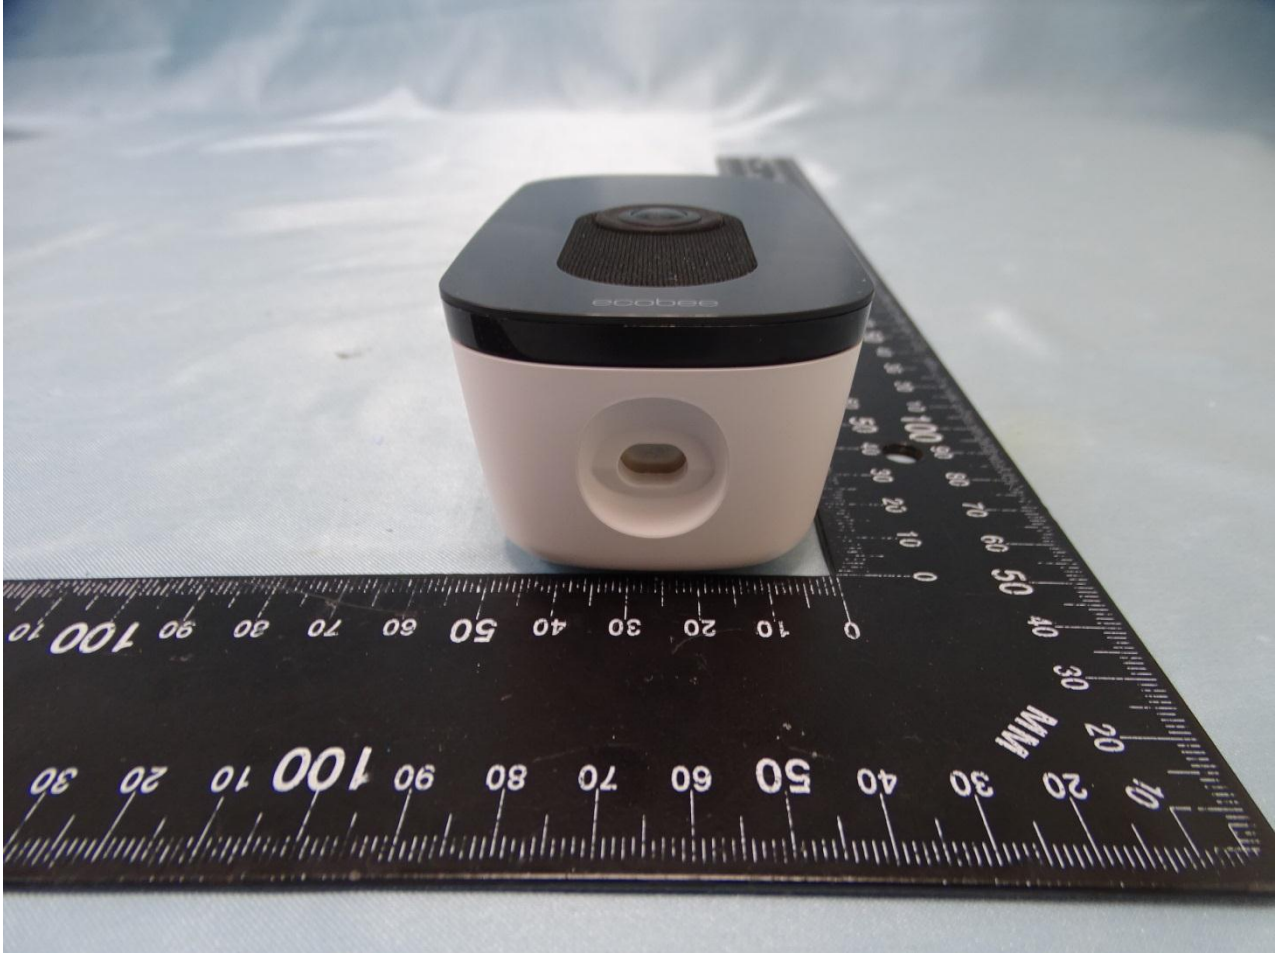

1. External Photograph of EUT

Brand Name: ecobee / Model Name: EBSCV01

Brand Name: ecobee / Model Name: EBSCV01

Brand Name: ecobee / Model Name: EBSCV01

Brand Name: ecobee / Model Name: EBSCV01

Brand Name: ecobee / Model Name: EBSCV01

Brand Name: ecobee / Model Name: EBSCV01

2. Photograph of Accessory

Brand Name: ecobee / Model Name: EBSCV01

Specification of Accessory		
AC Adapter	Brand Name	Full power® 1907
	Model Name	SAW12D-120-1000U
Base	Brand Name	ecobee
	Model Name	N/A