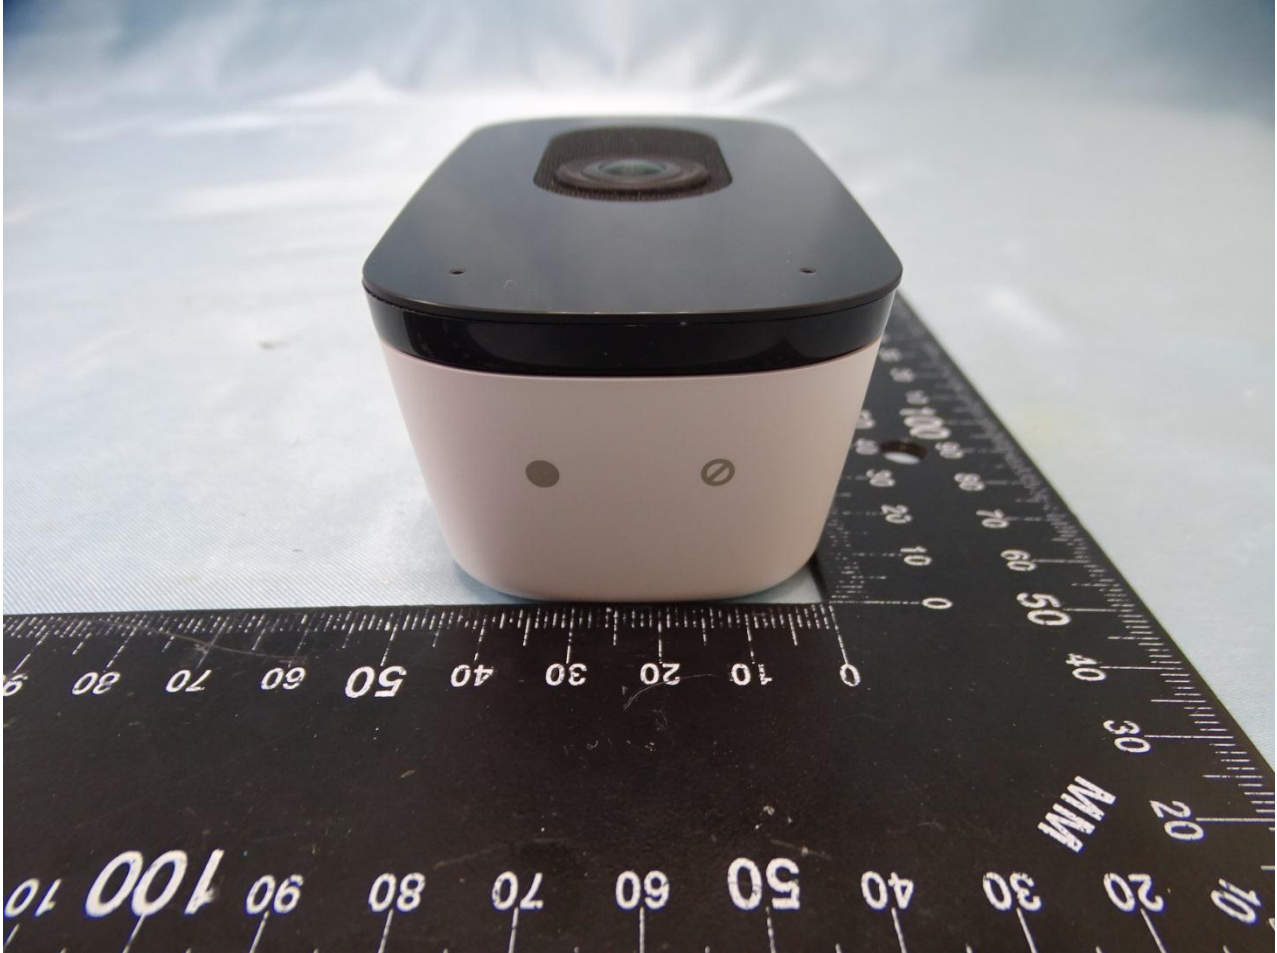

1. External Photograph of EUT

Brand Name: ecobee / Model Name: EBSCV01

Brand Name: ecobee / Model Name: EBSCV01

Brand Name: ecobee / Model Name: EBSCV01

Brand Name: ecobee / Model Name: EBSCV01

Brand Name: ecobee / Model Name: EBSCV01

Brand Name: ecobee / Model Name: EBSCV01

2. Photograph of Accessory

Brand Name: ecobee / Model Name: EBSCV01

Specification of Accessory		
AC Adapter	Brand Name	Full power® 1907
	Model Name	SAW12D-120-1000U
Base	Brand Name	ecobee
	Model Name	N/A