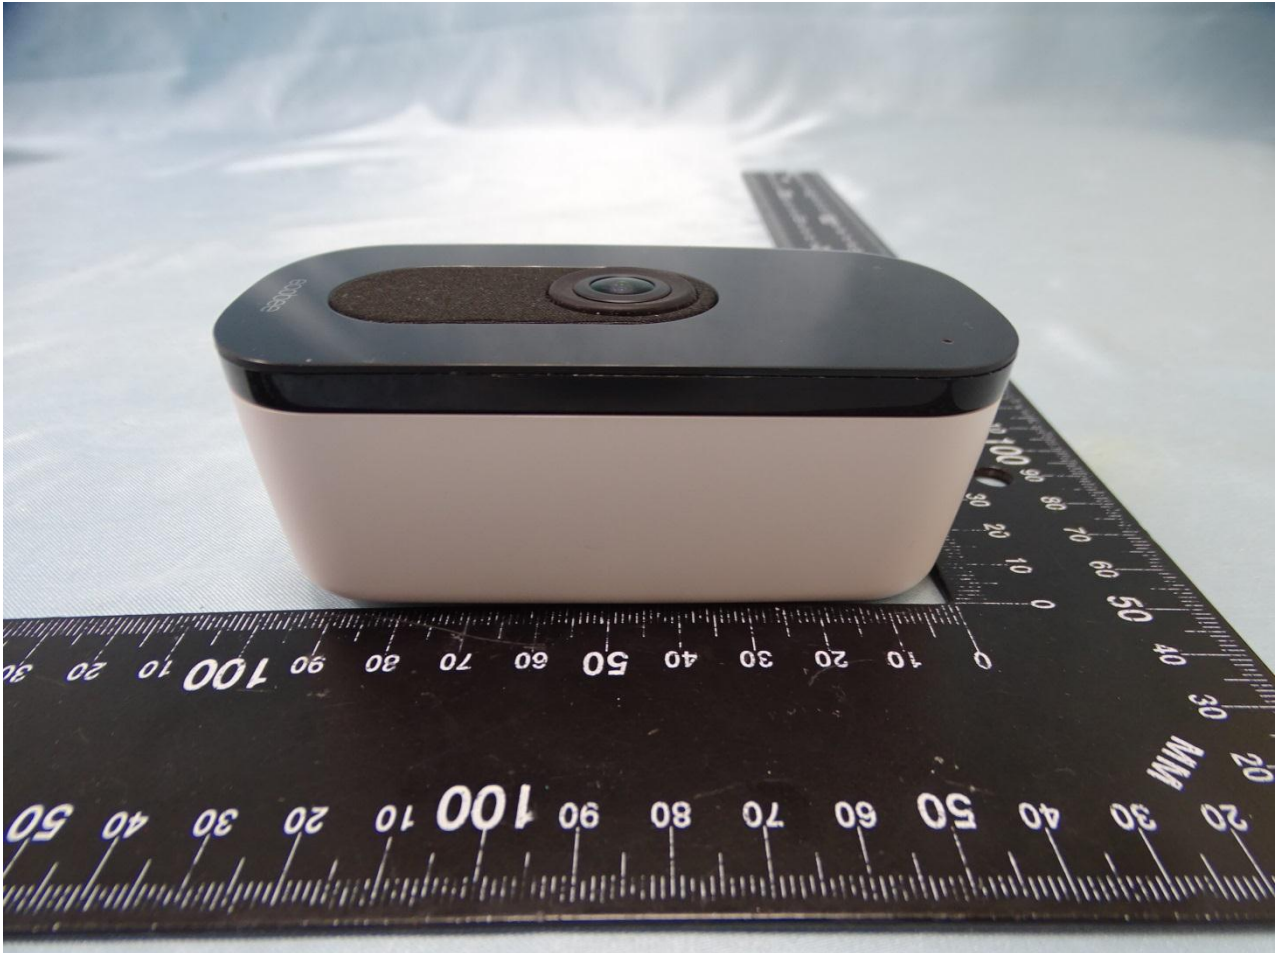

1. External Photograph of EUT

Brand Name: ecobee / Model Name: EBSCV01

Brand Name: ecobee / Model Name: EBSCV01

Brand Name: ecobee / Model Name: EBSCV01

Brand Name: ecobee / Model Name: EBSCV01

Brand Name: ecobee / Model Name: EBSCV01

Brand Name: ecobee / Model Name: EBSCV01

2. Photograph of Accessory

Brand Name: ecobee / Model Name: EBSCV01

Specification of Accessory		
AC Adapter	Brand Name	Full power® 1907
	Model Name	SAW12D-120-1000U
Base	Brand Name	ecobee
	Model Name	N/A