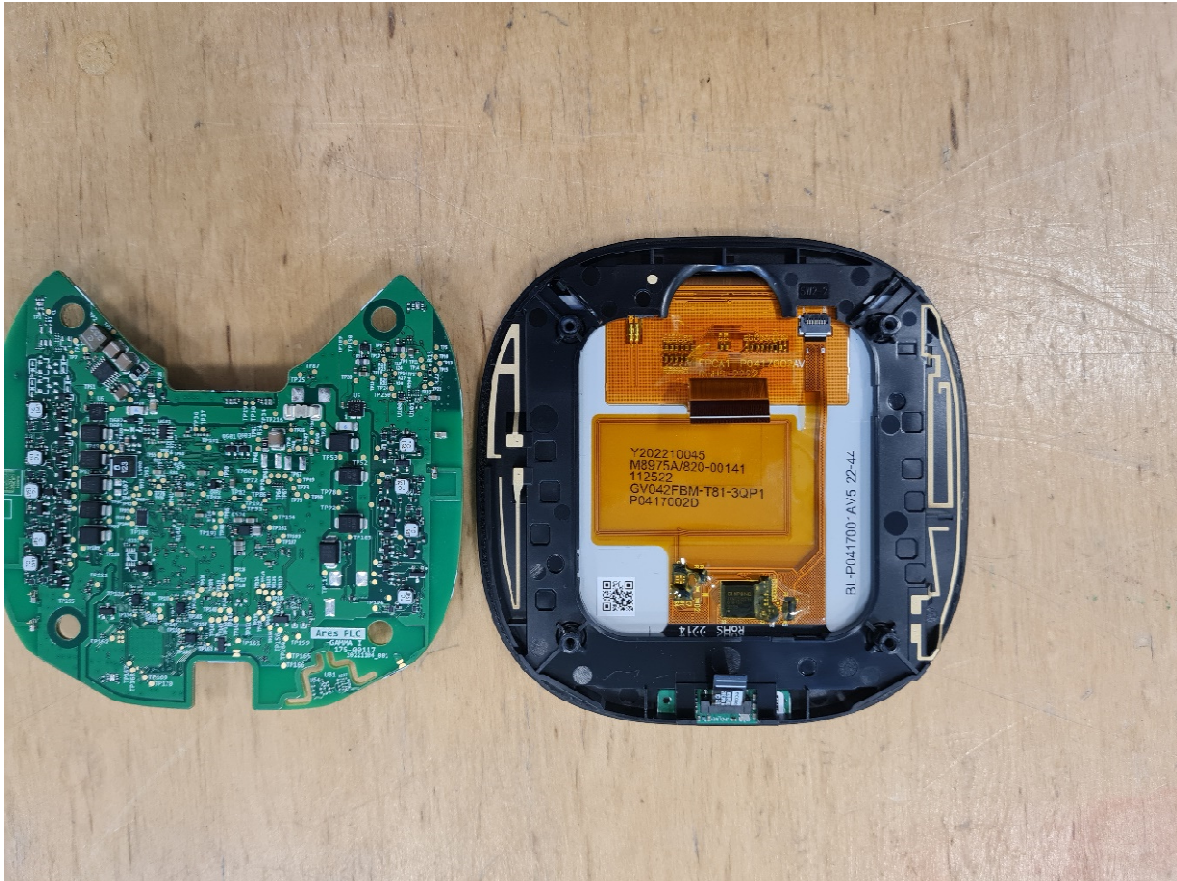

## **Exhibit: Internal Photos**

FCC ID: WR955470766937  
IC: 7981A-55470766937

Report File #: 7169012626R-000

Client	<b>Ecobee Inc.</b>	
Product	<b>ECB601/ECB501</b>	
Standard(s)	RSS 247 Issue 2:2017 FCC Part 15 Subpart C/E	

Figure 1 – ECB601 Internal Photo 1

Client	<b>Ecobee Inc.</b>	
Product	<b>ECB601/ECB501</b>	
Standard(s)	RSS 247 Issue 2:2017 FCC Part 15 Subpart C/E	

Figure 2 – ECB601 Internal Photo 2