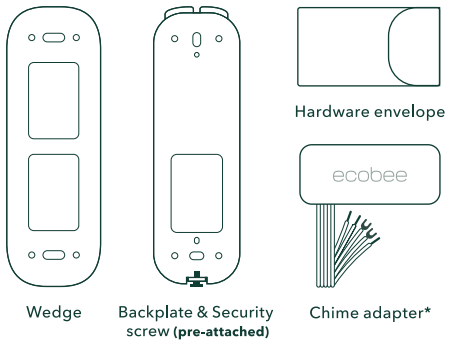

Meet your Smart Doorbell Camera.

What else is in the box?

\*Battery: The lithium-polymer battery used in the Chime adapter can cause injury if damaged. Do not attempt to remove, open, crush, puncture, heat or burn the battery.