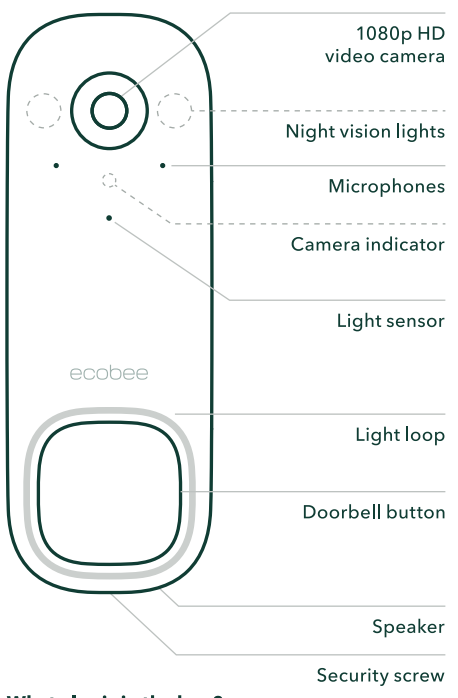

millimeters (mm)

Pantone 567 C

K 100%

Y 100%

M 100%

C 100%

Start here. ➔

ecobee

Meet your Smart Doorbell Camera.

What else is in the box?

\*Battery: The lithium-polymer battery used in the Chime adapter can cause injury if damaged. Do not attempt to remove, open, crush, puncture, heat or burn the battery.

Installation starts with the ecobee app.

Our in-app step-by-step install guide makes it easy.

- 1 Open or download the ecobee app
- 2 Sign in or create your account
- 3 Select the ⊕ icon in the top corner to add a device, then follow the steps in the app to install