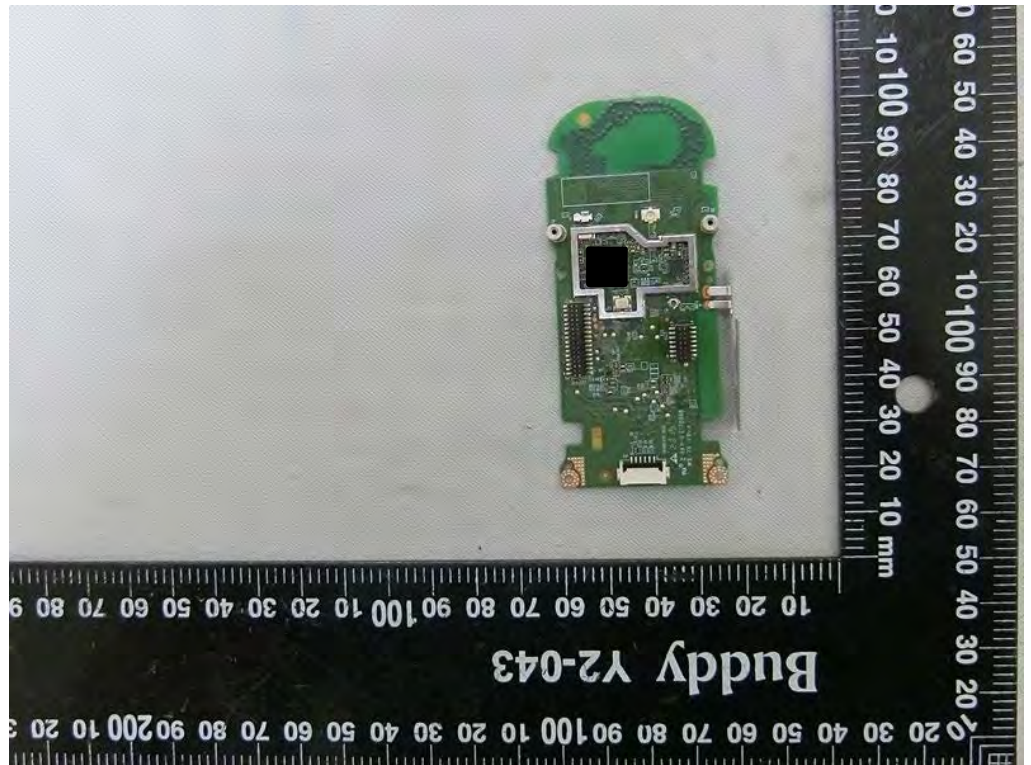

Brand Name: ecobee Model Name: EB-CAMSDB-01

CHIME adapter