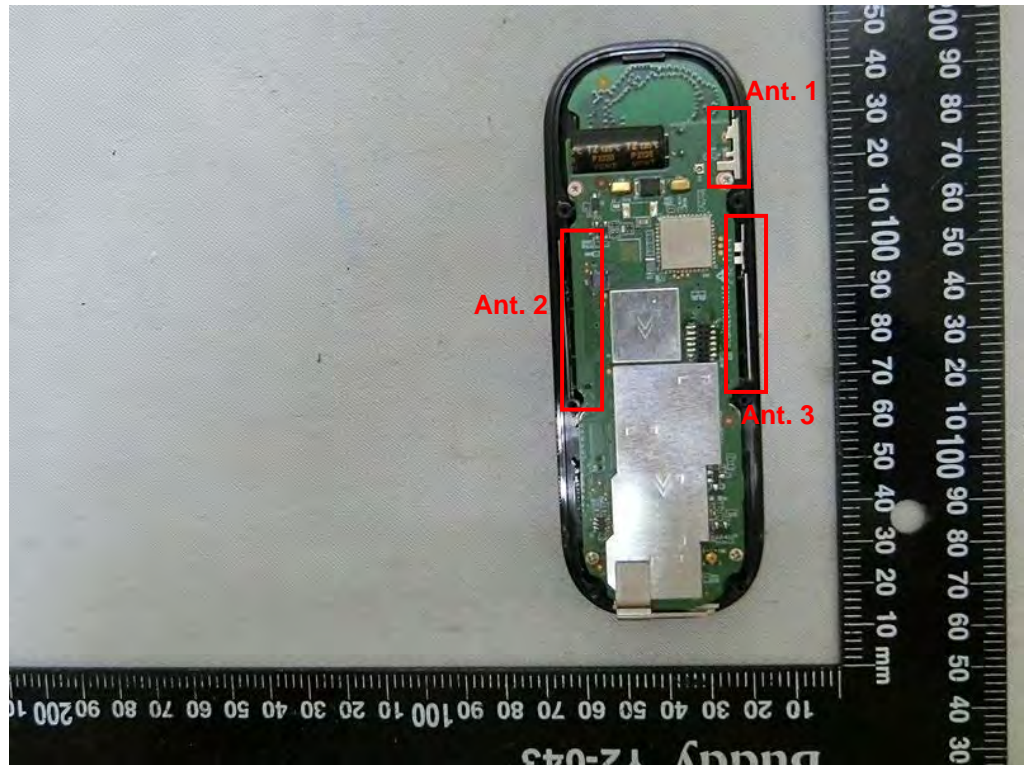

Brand Name: ecobee Model Name: EB-CAMSDB-01

CHIME adapter