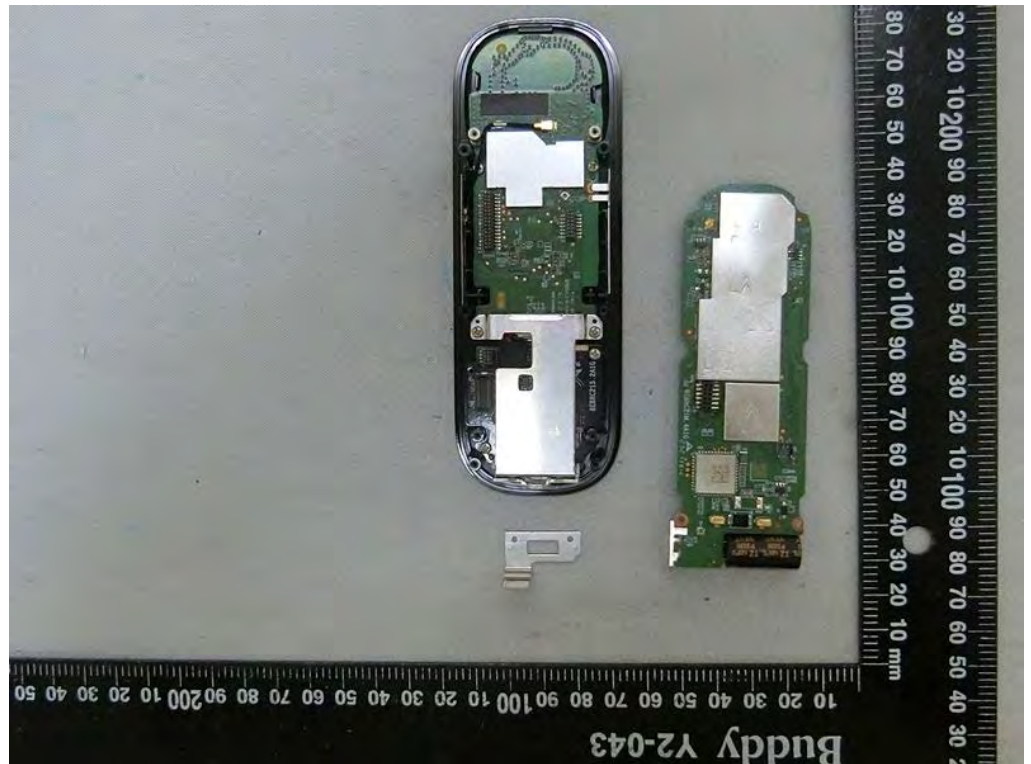

Brand Name: ecobee Model Name: EB-CAMSDB-01

CHIME adapter