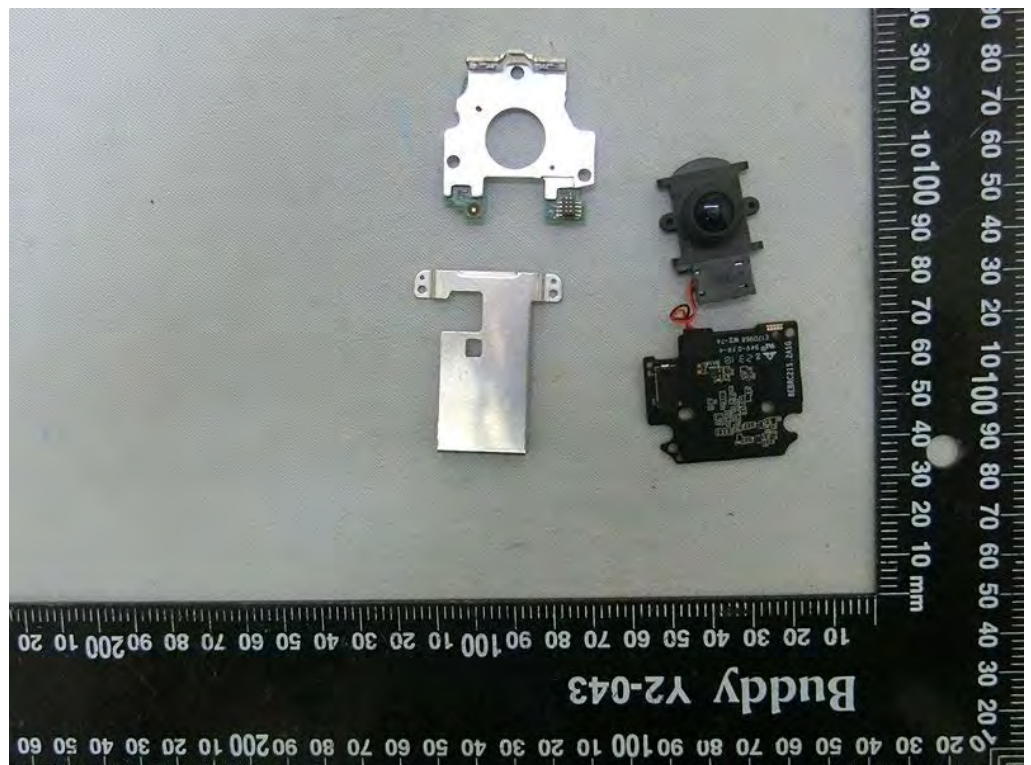

Brand Name: ecobee Model Name: EB-CAMSDB-01

CHIME adapter