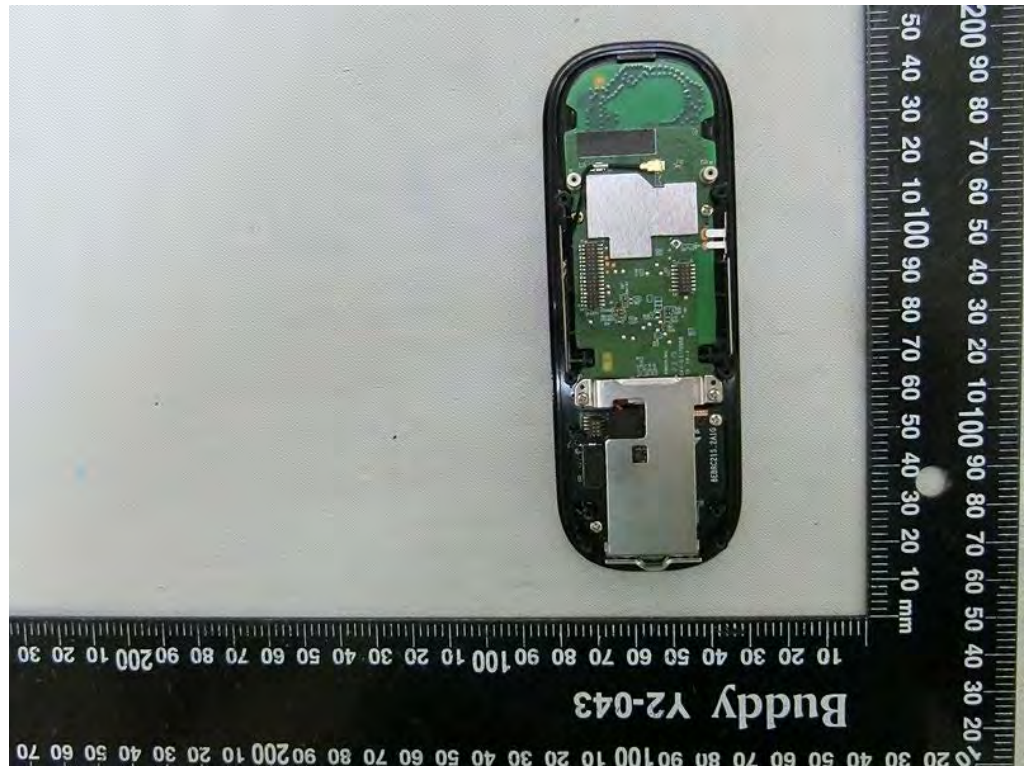

Brand Name: ecobee Model Name: EB-CAMSDB-01

CHIME adapter