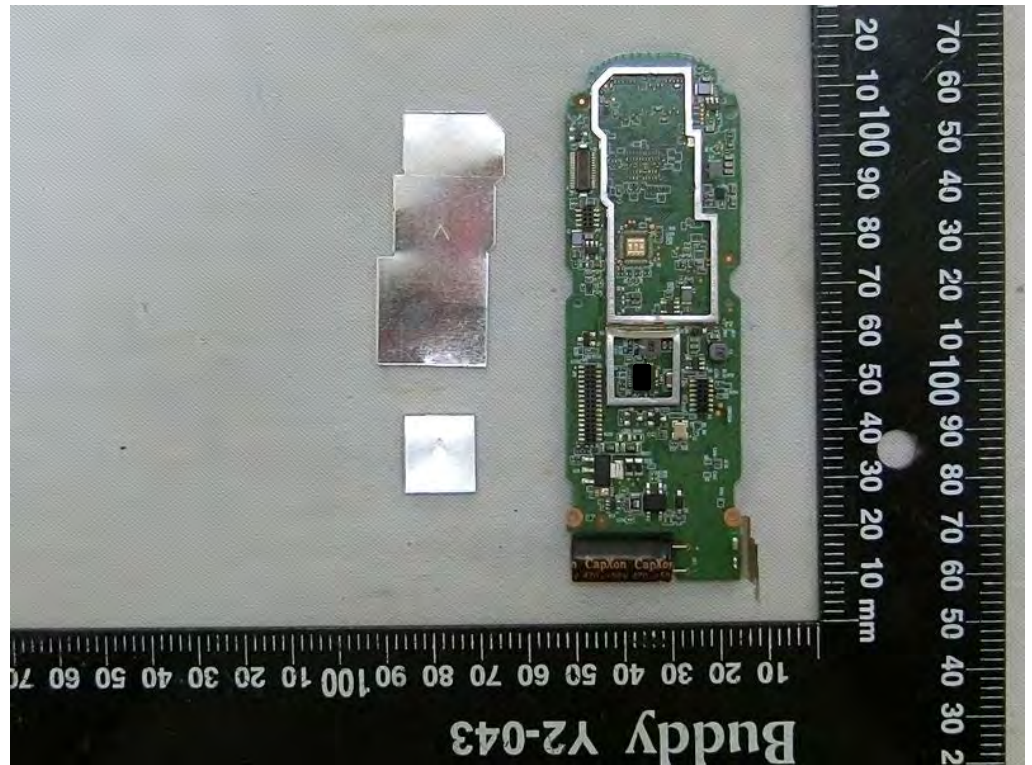

Brand Name: ecobee Model Name: EB-CAMSDB-01

CHIME adapter