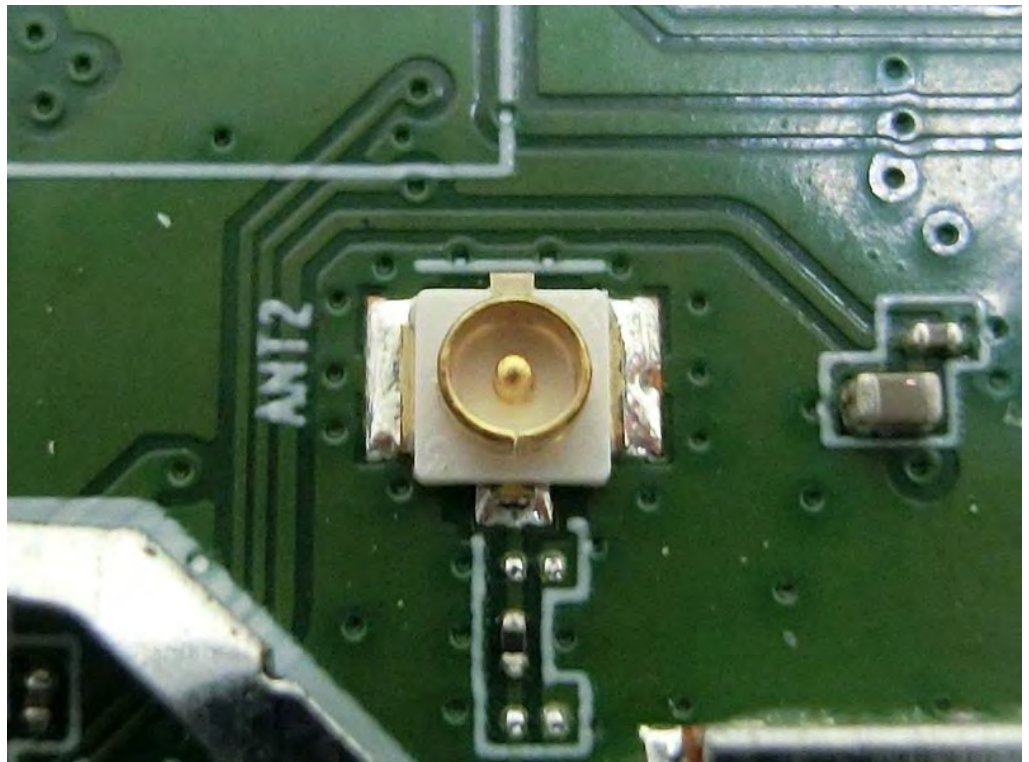

Brand Name: ecobee Model Name: EB-CAMSDB-01

CHIME adapter