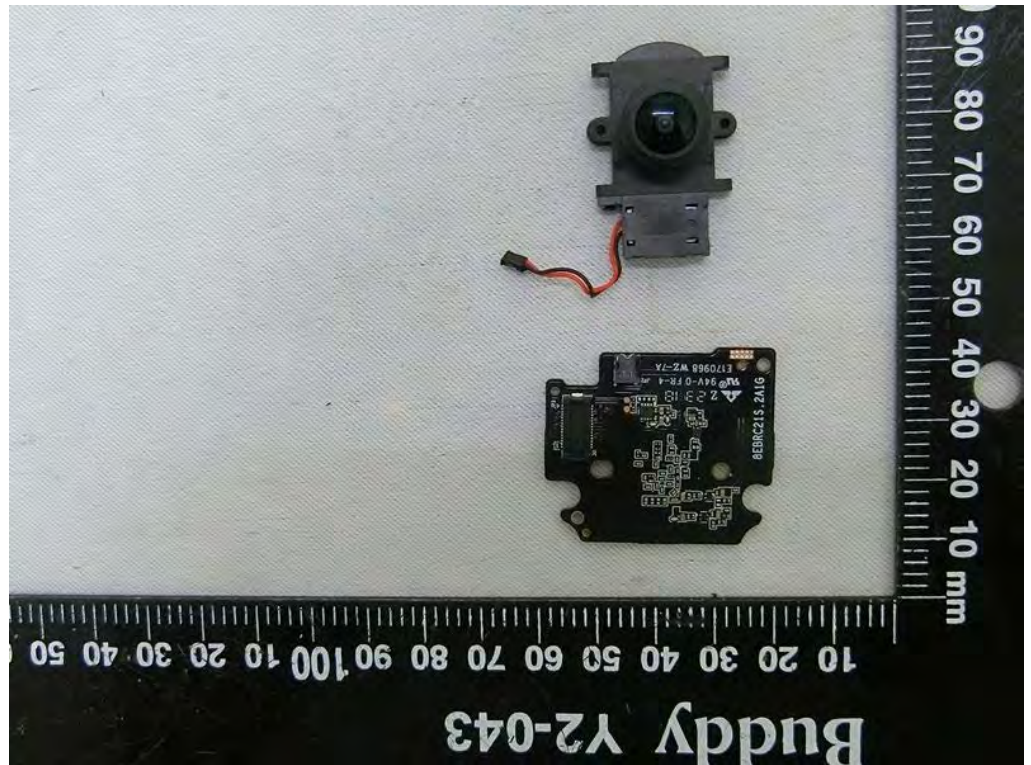

Brand Name: ecobee Model Name: EB-CAMSDB-01

CHIME adapter