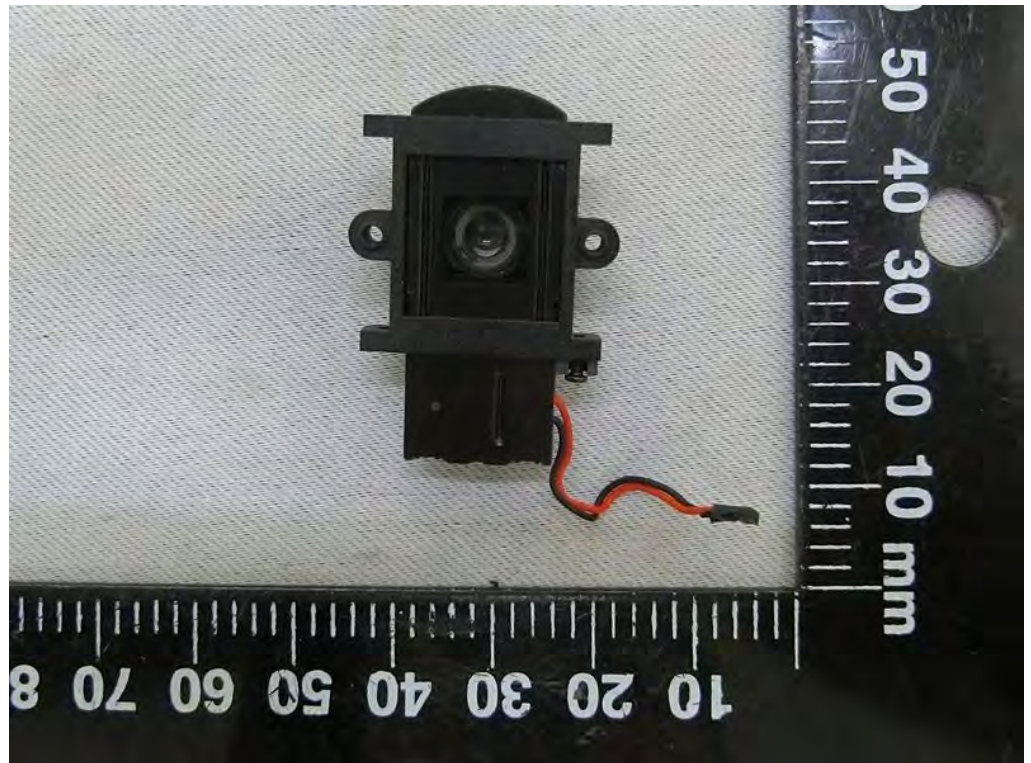

Brand Name: ecobee Model Name: EB-CAMSDB-01

CHIME adapter