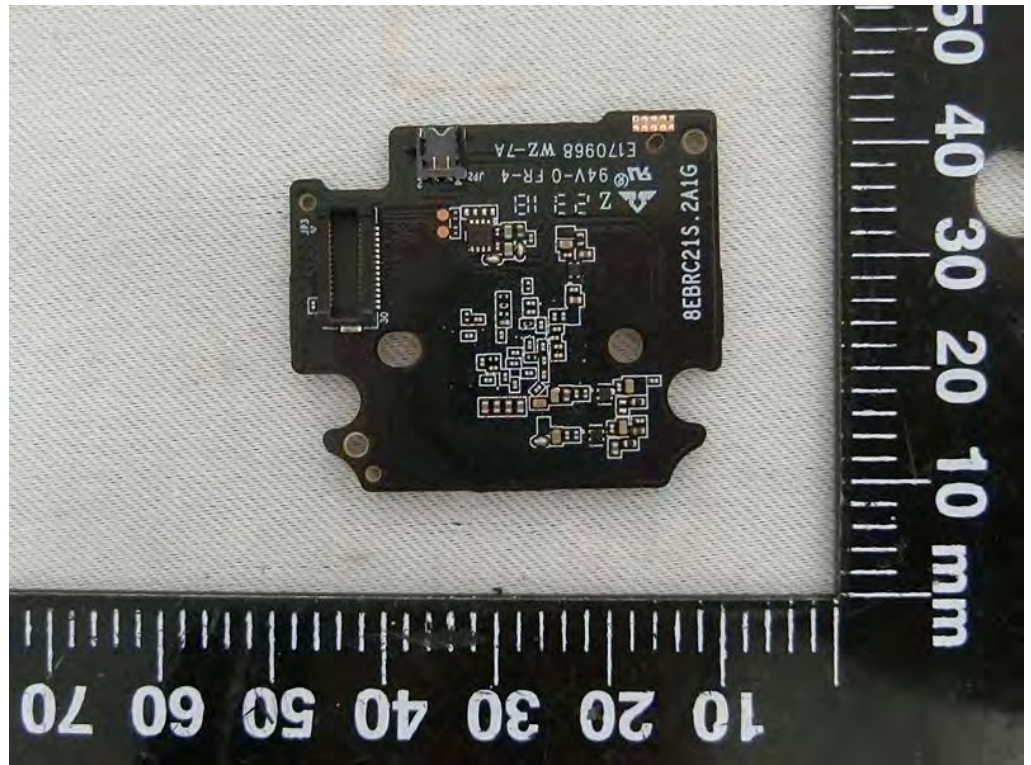

Brand Name: ecobee Model Name: EB-CAMSDB-01

CHIME adapter