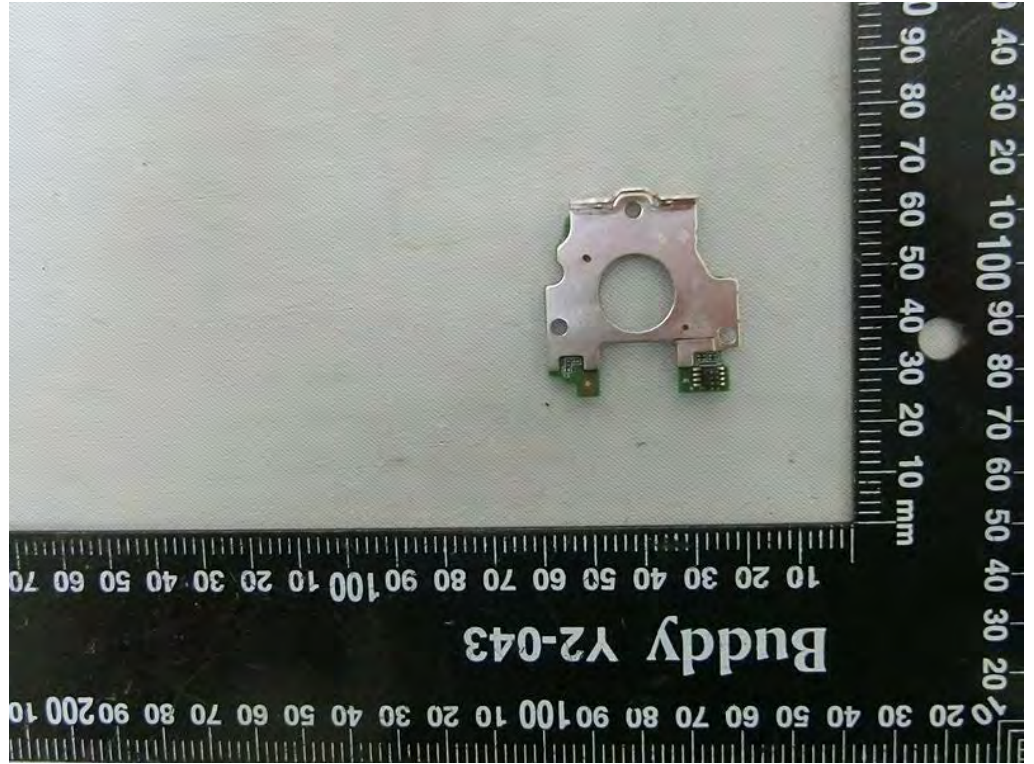

Brand Name: ecobee Model Name: EB-CAMSDB-01

CHIME adapter