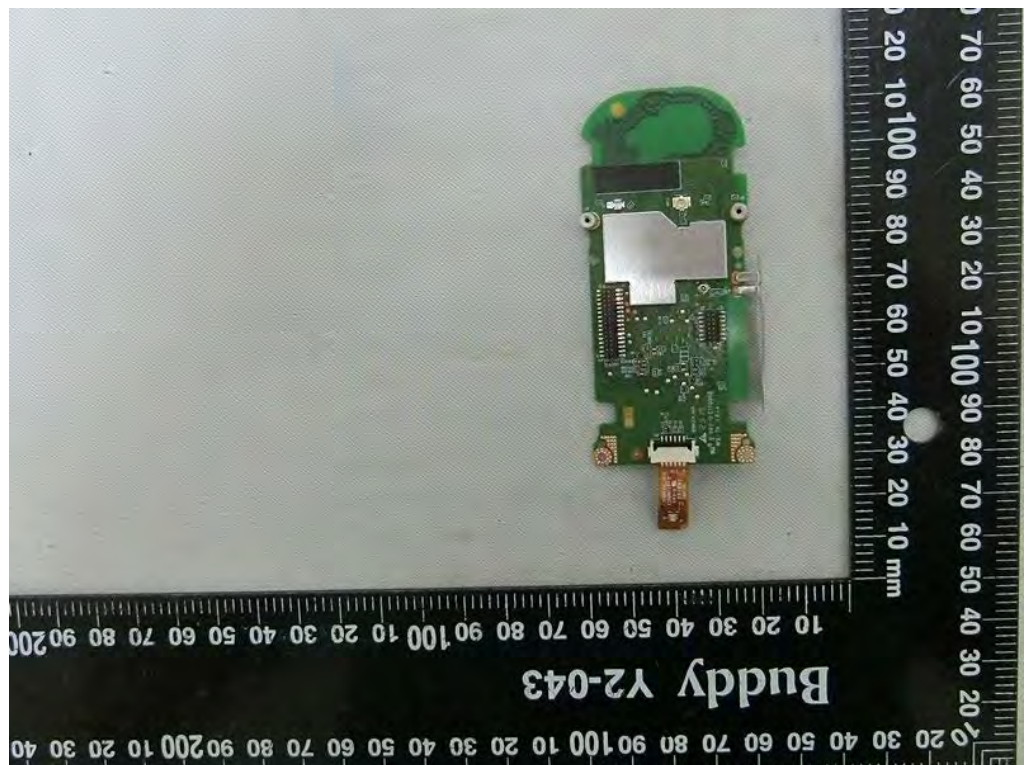

Brand Name: ecobee Model Name: EB-CAMSDB-01

CHIME adapter