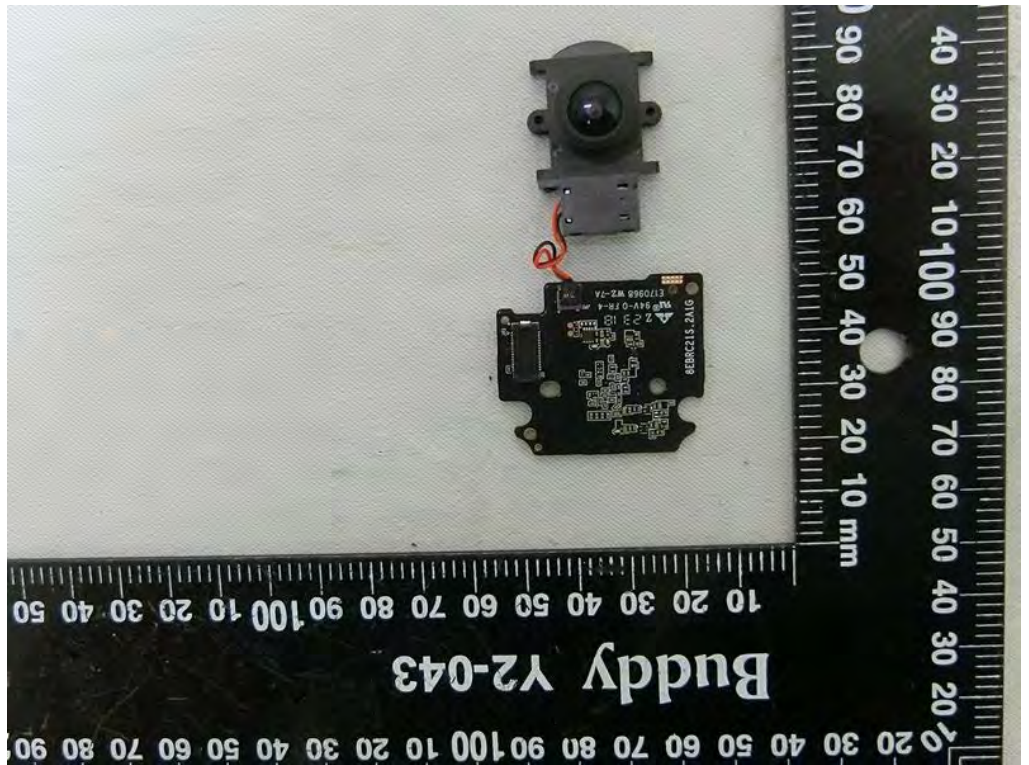

Brand Name: ecobee Model Name: EB-CAMSDB-01

CHIME adapter