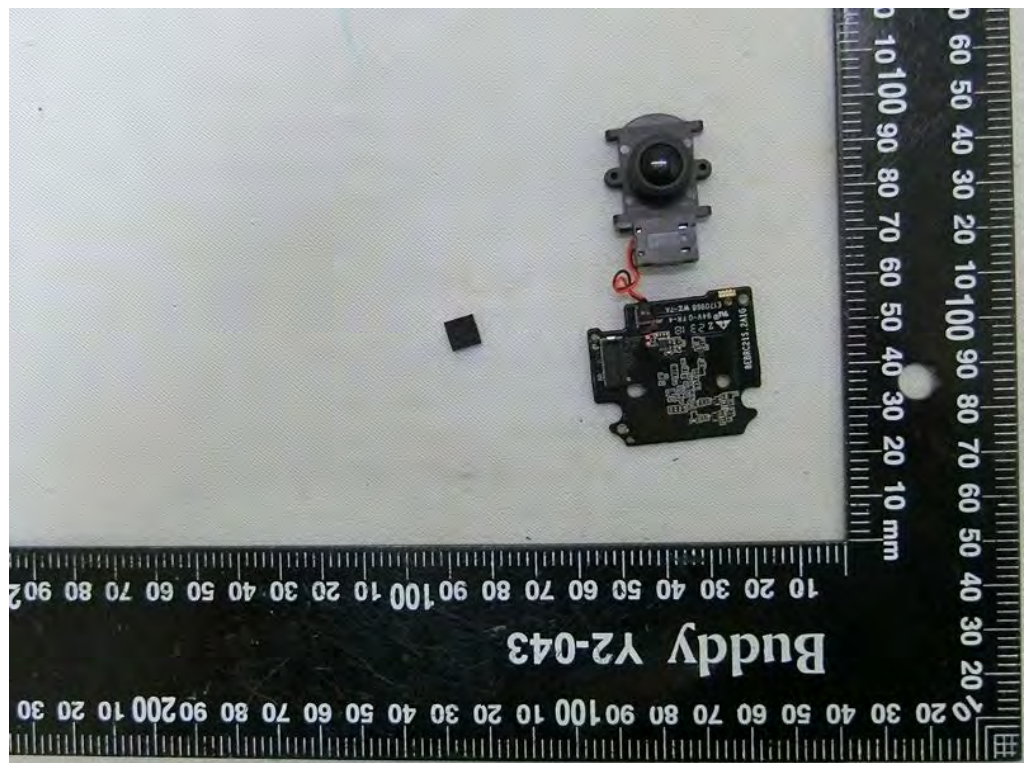

Brand Name: ecobee Model Name: EB-CAMSDB-01

CHIME adapter