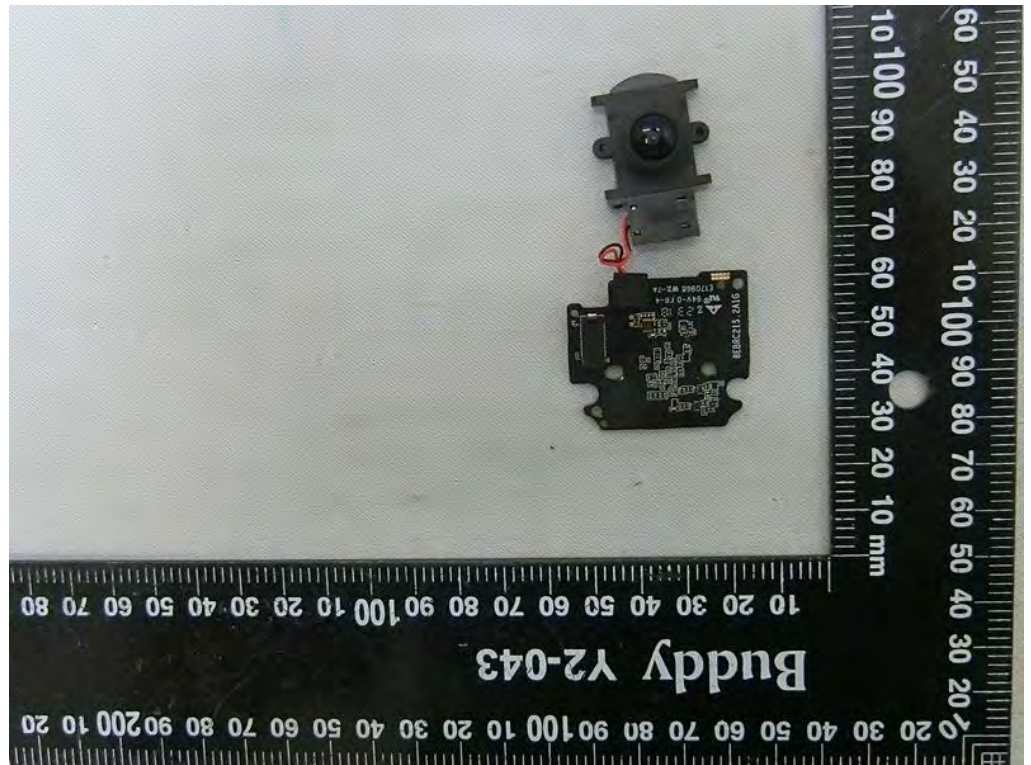

Brand Name: ecobee Model Name: EB-CAMSDB-01

CHIME adapter