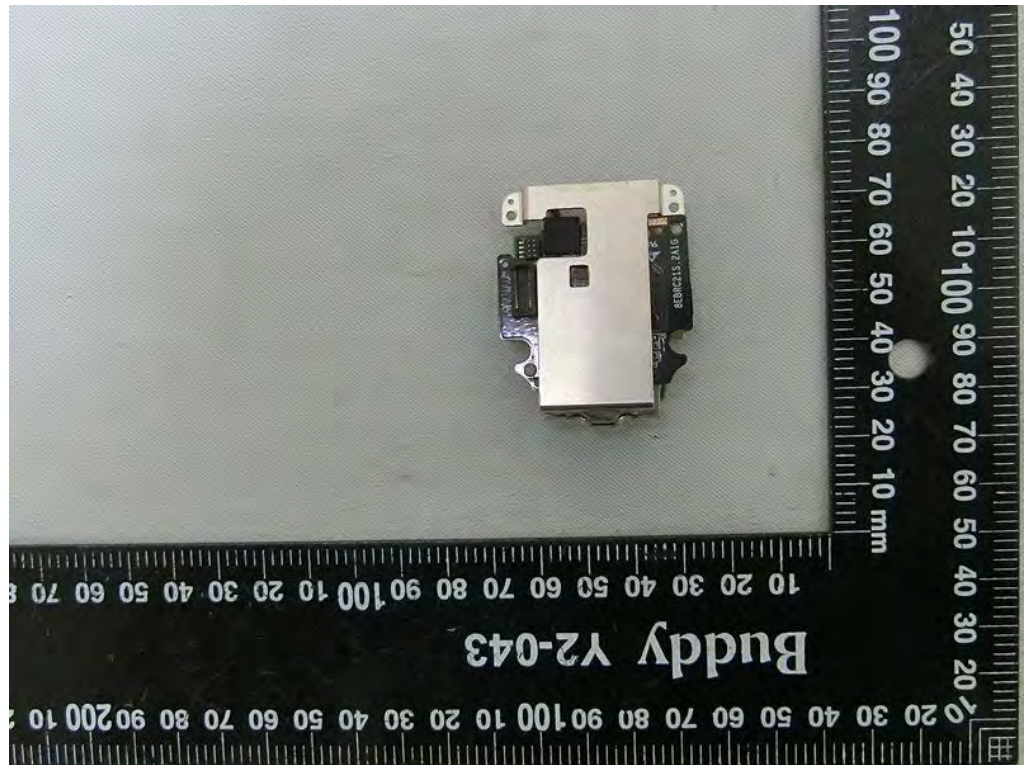

Brand Name: ecobee Model Name: EB-CAMSDB-01

CHIME adapter