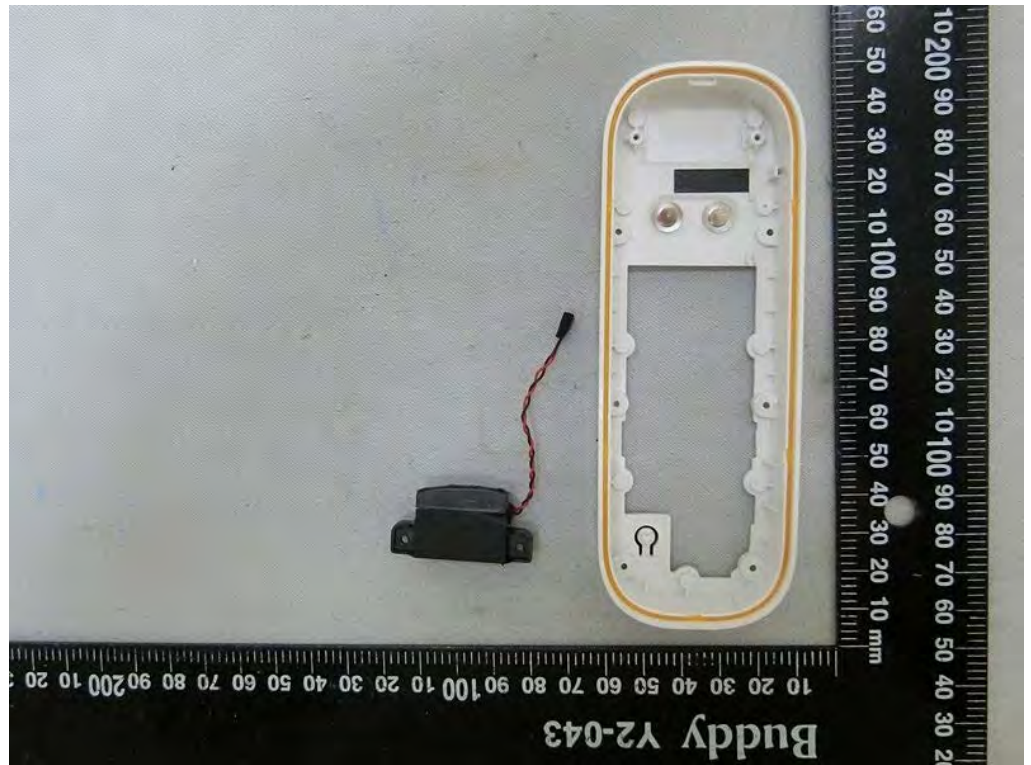

Brand Name: ecobee Model Name: EB-CAMSDB-01

CHIME adapter