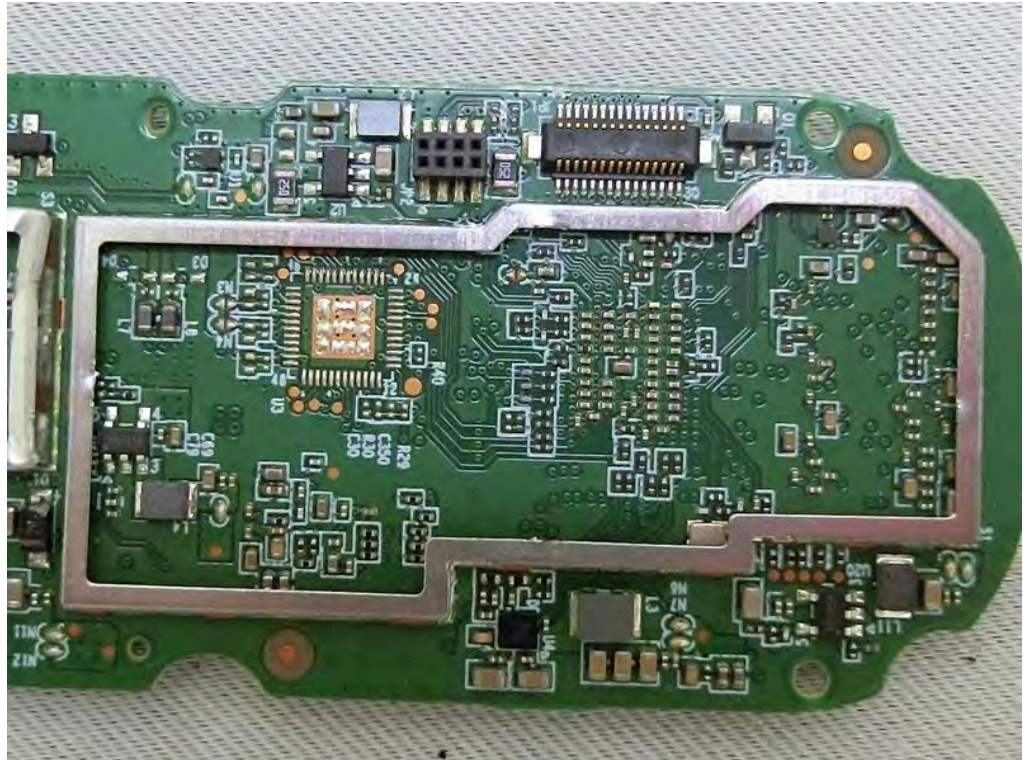

Brand Name: ecobee Model Name: EB-CAMSDB-01

CHIME adapter