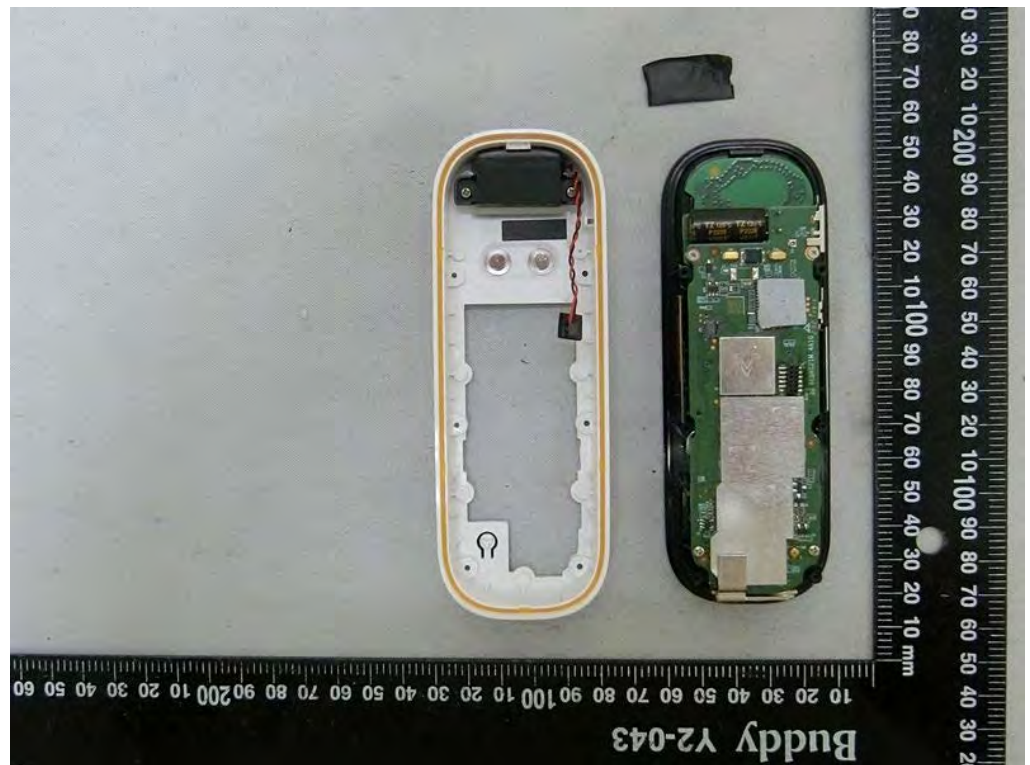

Brand Name: ecobee Model Name: EB-CAMSDB-01

CHIME adapter