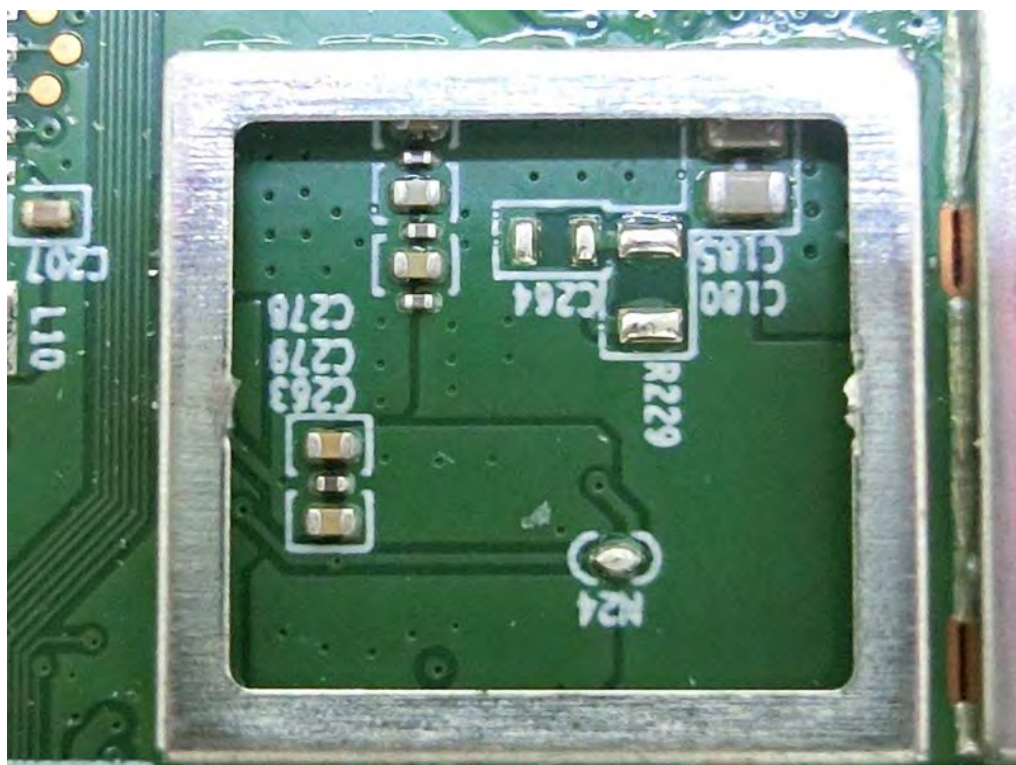

Brand Name: ecobee Model Name: EB-CAMSDB-01

CHIME adapter