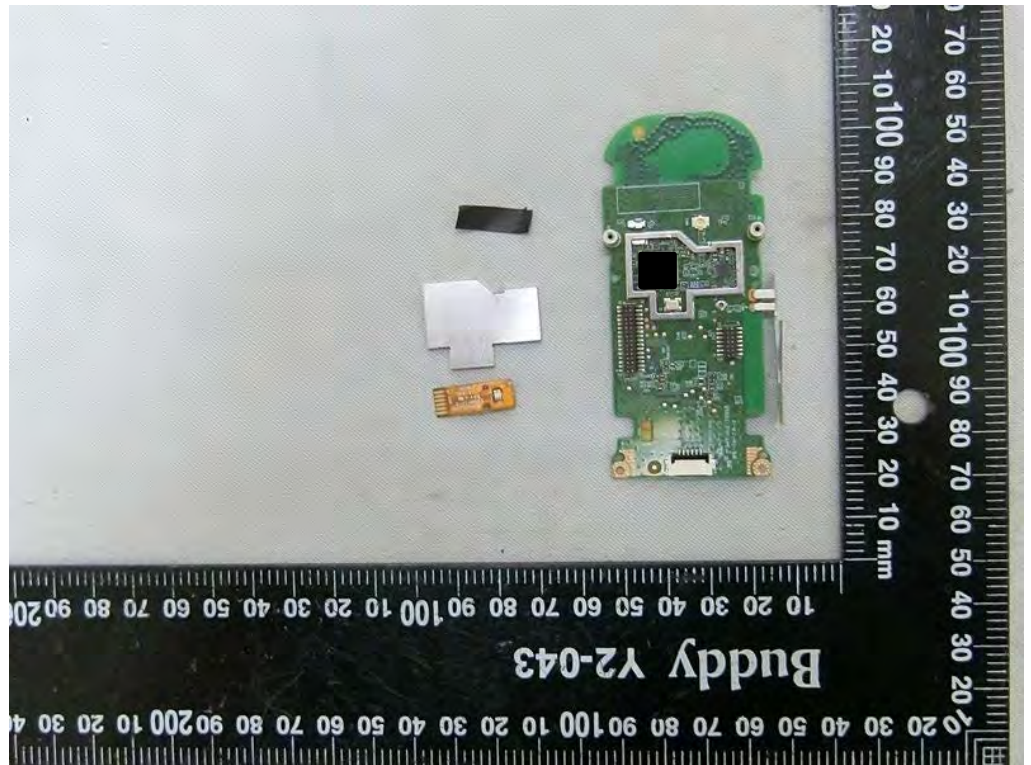

Brand Name: ecobee Model Name: EB-CAMSDB-01

CHIME adapter