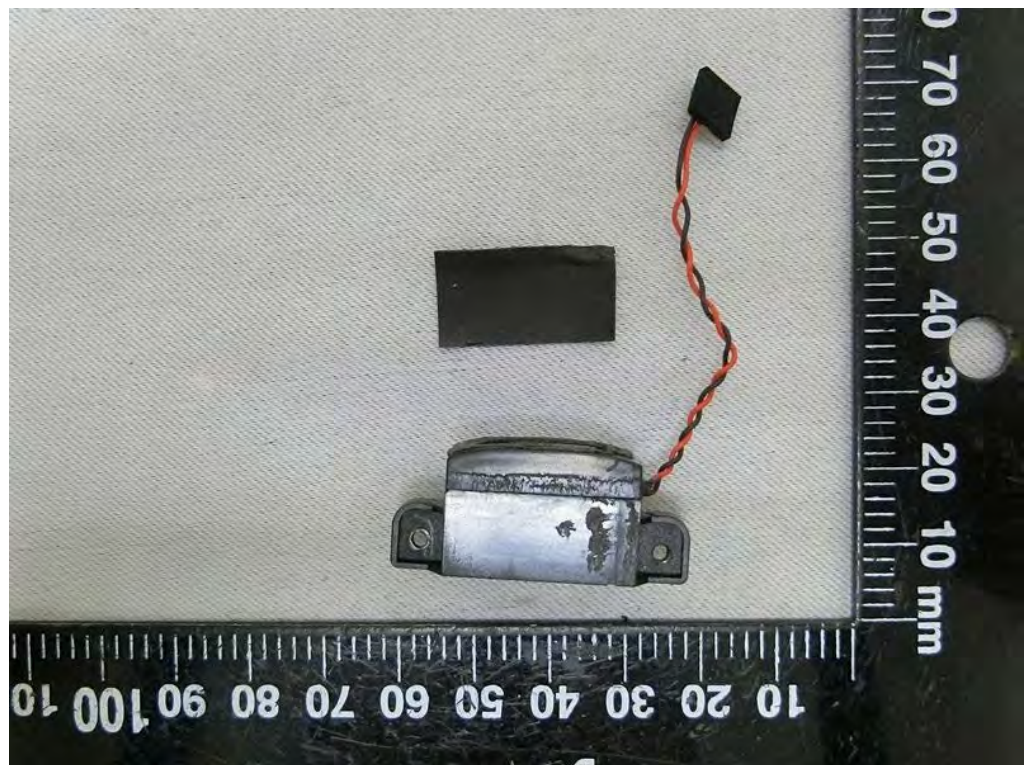

Brand Name: ecobee Model Name: EB-CAMSDB-01

CHIME adapter