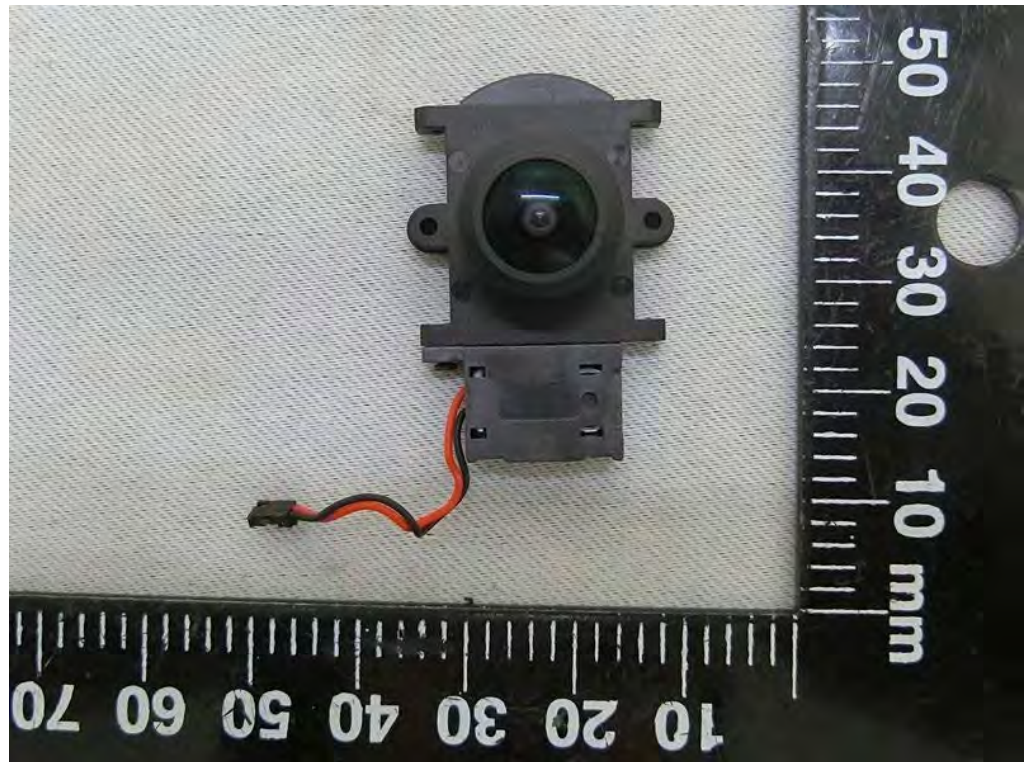

Brand Name: ecobee Model Name: EB-CAMSDB-01

CHIME adapter