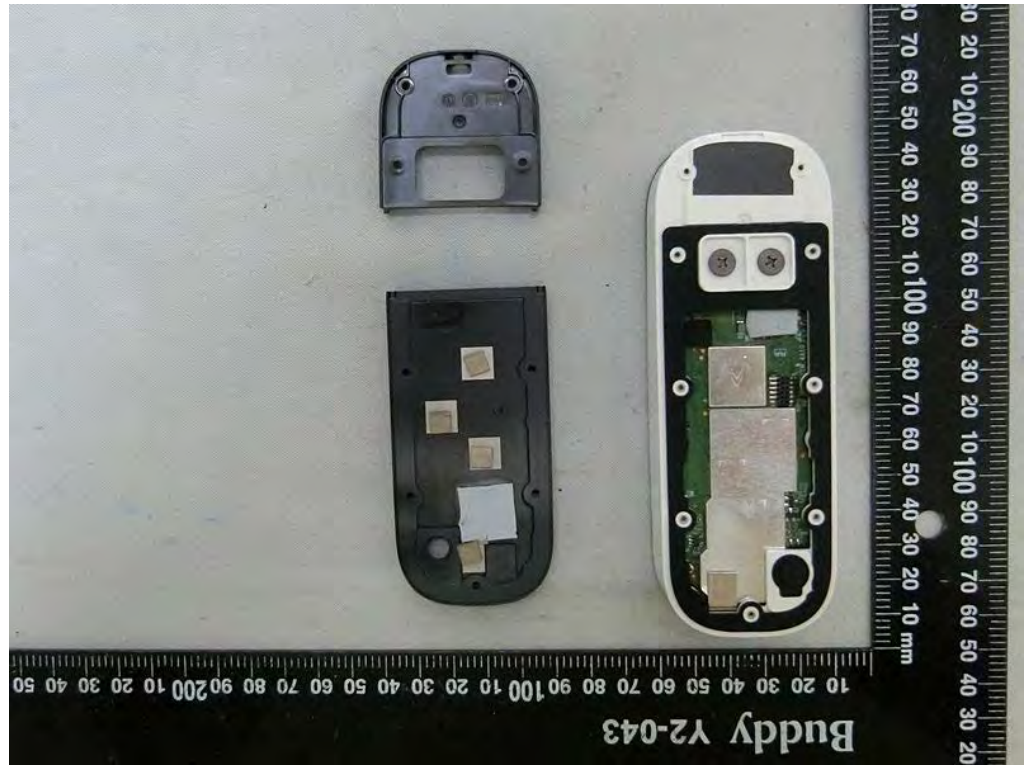

Brand Name: ecobee Model Name: EB-CAMSDB-01

CHIME adapter