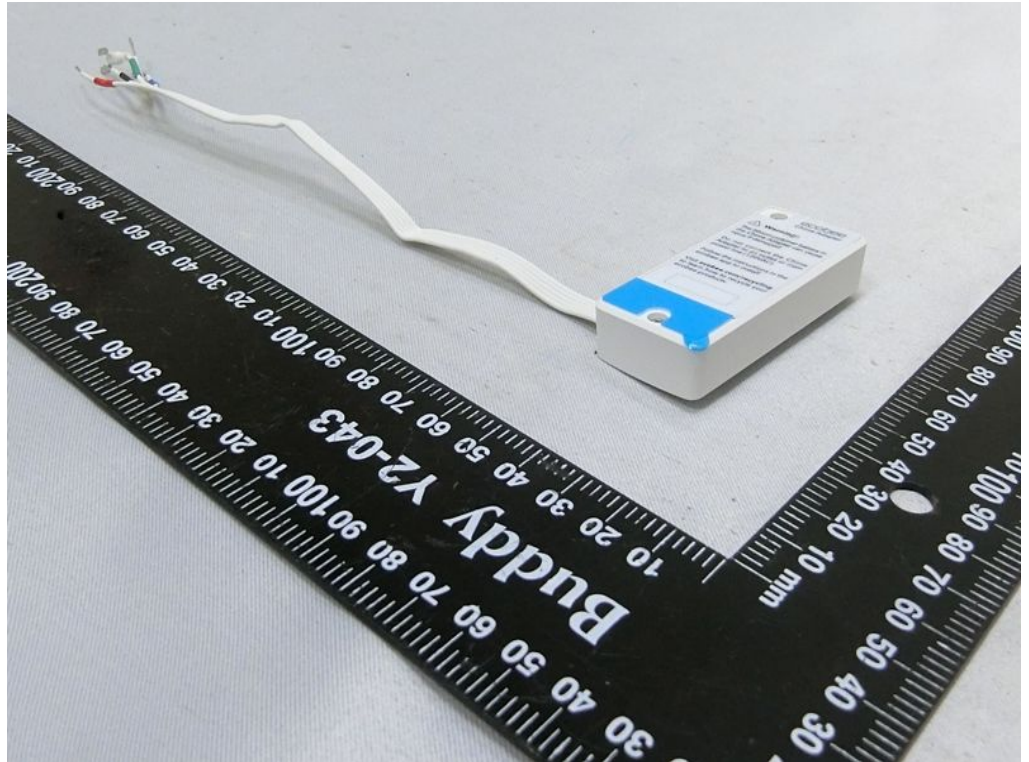

Brand Name: ecobee Model Name: EB-CAMSDB-01

CHIME adapter

Backplate