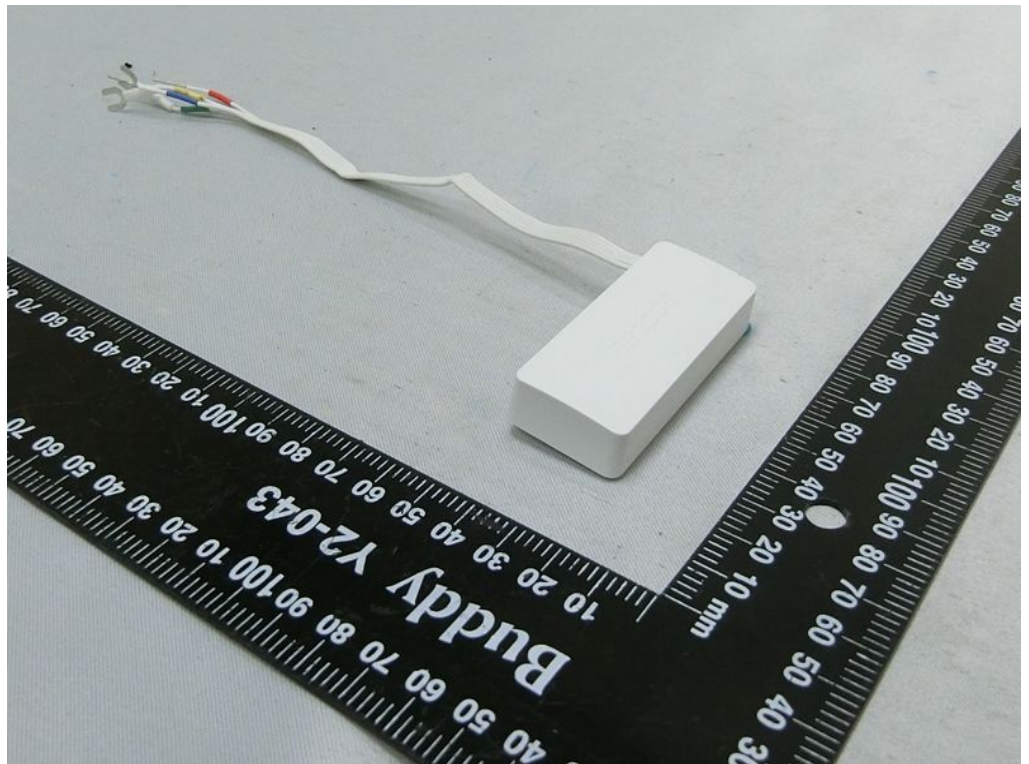

Brand Name: ecobee Model Name: EB-CAMSDB-01

CHIME adapter

Backplate