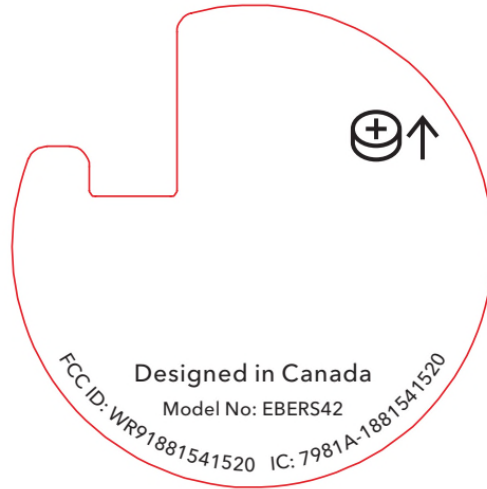

Canada

Exhibit: Sample Label & Location

FCC ID: WR91881541520

IC: 7981A-1881541520

Report File #: 7169010590R-000

Client	Ecobee Inc.	
Product	EBERS42 Remote Sensor	
Standard(s)	RSS 247 Issue 2:2017 FCC Part 15 Subpart 15.247	

Sample Label

Label Location
Under Battery Compartment