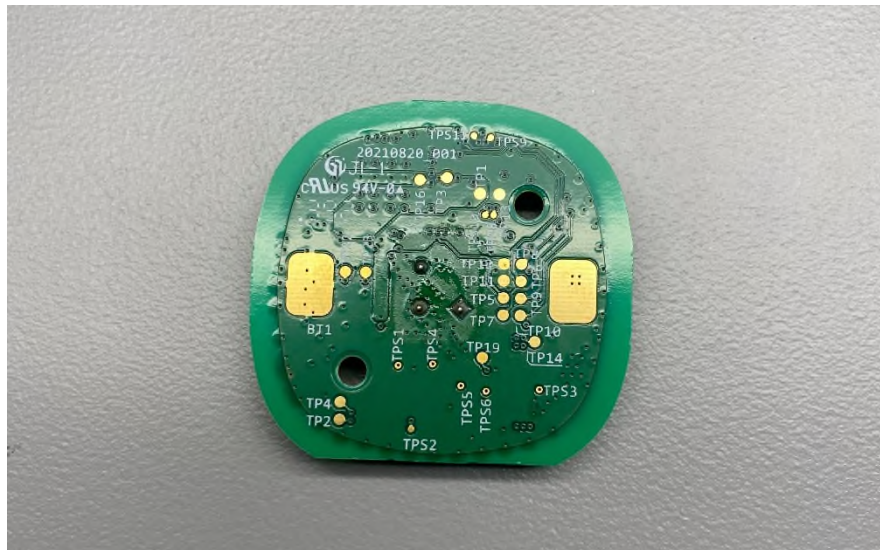

Exhibit: Internal Photos

FCC ID: WR91881541520
IC: 7981A-1881541520

Report File #: 7169010590R-000

| | | |
|-------------|--|---|
| Client | Ecobee Inc. |  |
| Product | EBERS42 Remote Sensor | |
| Standard(s) | RSS 247 Issue 2:2017 FCC Part 15 Subpart 15.247 | |

Figure 1 – EUT Internal Photo Front

Figure 2 – EUT Internal Photo Back

| | | |
|-------------|--|---|
| Client | Ecobee Inc. |  |
| Product | EBERS42 Remote Sensor | |
| Standard(s) | RSS 247 Issue 2:2017 FCC Part 15 Subpart 15.247 | |