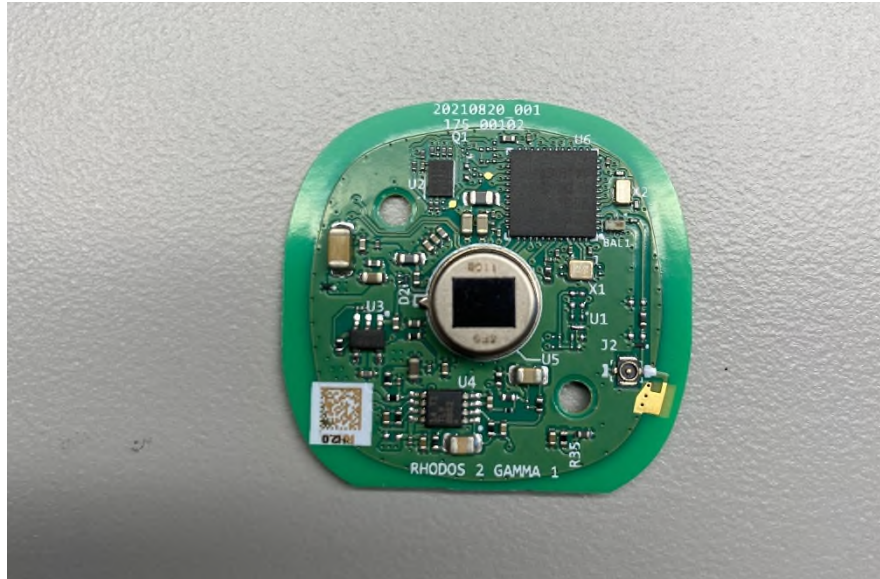

Exhibit: Internal Photos

FCC ID: WR91881541520
IC: 7981A-1881541520

Report File #: 7169010590R-000

| | | |
|-------------|--|---|
| Client | Ecobee Inc. |  |
| Product | EBERS42 Remote Sensor | |
| Standard(s) | RSS 247 Issue 2:2017 FCC Part 15 Subpart 15.247 | |

Figure 1 – EUT Internal Photo Front

Figure 2 – EUT Internal Photo Back

| | | |
|-------------|--|---|
| Client | Ecobee Inc. |  |
| Product | EBERS42 Remote Sensor | |
| Standard(s) | RSS 247 Issue 2:2017 FCC Part 15 Subpart 15.247 | |