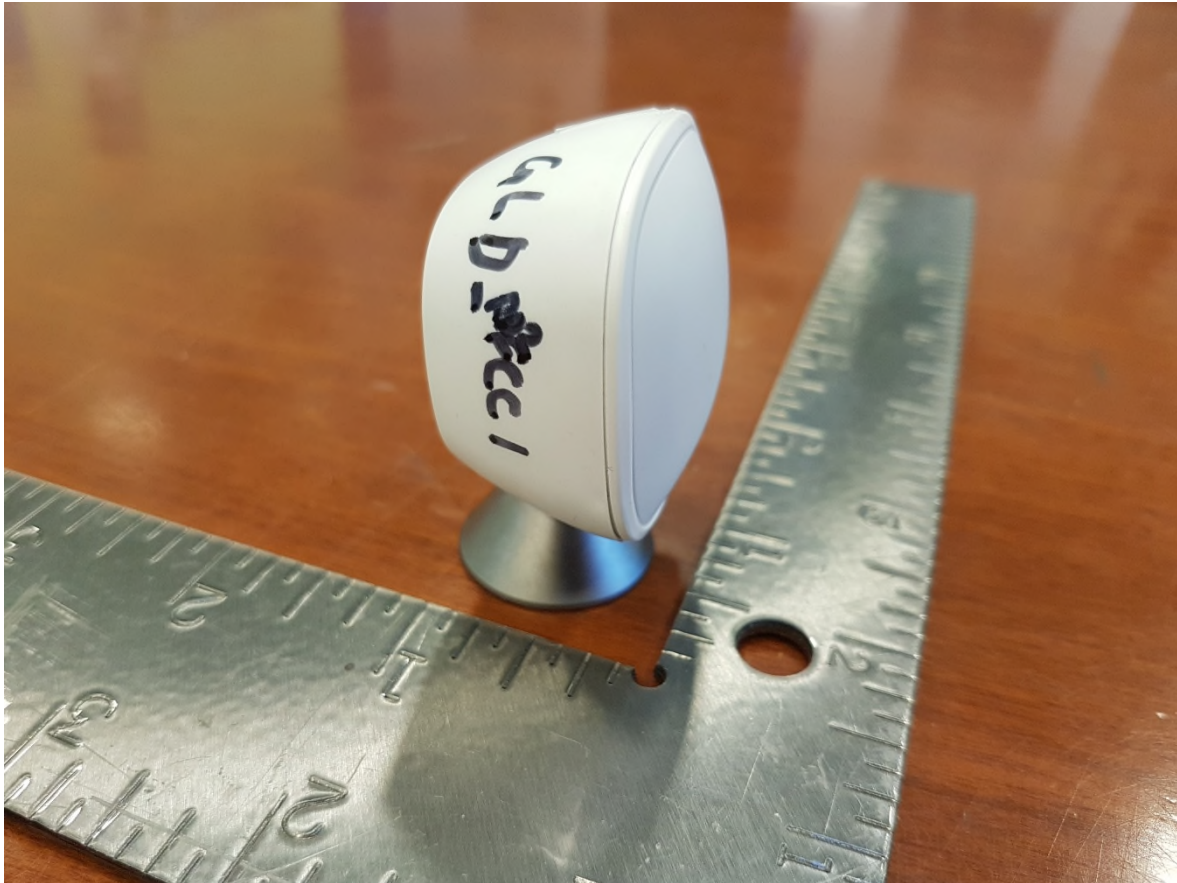

Canada

Exhibit: External Photos

FCC ID: WR91881541520

IC: 7981A-1881541520

Report File #: 7169010590R-000

Client	Ecobee Inc.	
Product	EBERS42 Remote Sensor	
Standard(s)	RSS 247 Issue 2:2017 FCC Part 15 Subpart 15.247	

Figure 1 – EUT External Photo Front

Figure 2 – EUT External Photo Back

Client	Ecobee Inc.	
Product	EBERS42 Remote Sensor	
Standard(s)	RSS 247 Issue 2:2017 FCC Part 15 Subpart 15.247	

Figure 3 – EUT External Photo Side