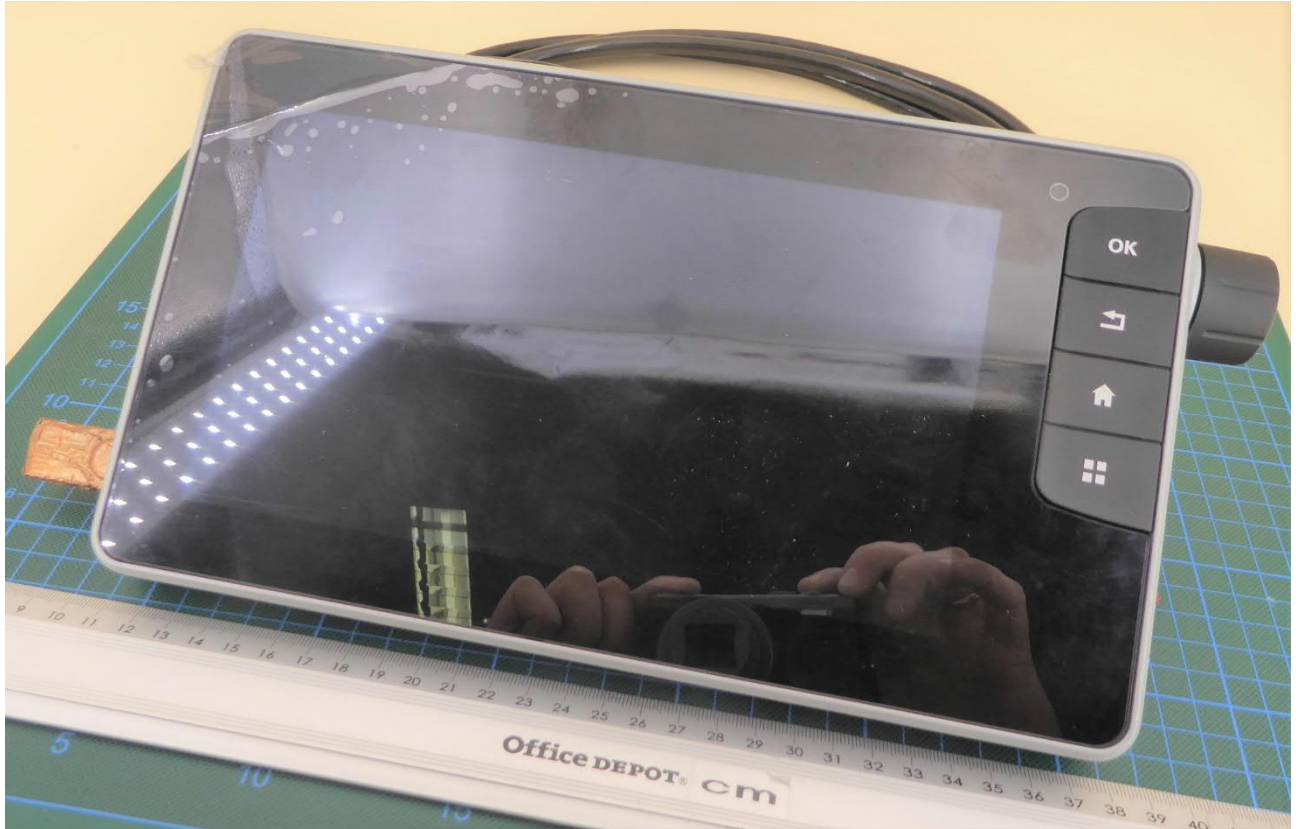

ANNEX B: EXTERNAL PHOTOGRAPHS

EUT – top view

ANNEX B: EXTERNAL PHOTOGRAPHS

EUT – bottom view with attached connector and harness

ANNEX B: EXTERNAL PHOTOGRAPHS

connector and harness

ANNEX B: EXTERNAL PHOTOGRAPHS

EUT – 3D view 1

ANNEX B: EXTERNAL PHOTOGRAPHS

EUT – 3D view 2

ANNEX B: EXTERNAL PHOTOGRAPHS

EUT – USB interface cover opened

ANNEX B: EXTERNAL PHOTOGRAPHS

EUT – label + connectors*

The EUT was not labelled with the final label during the tests