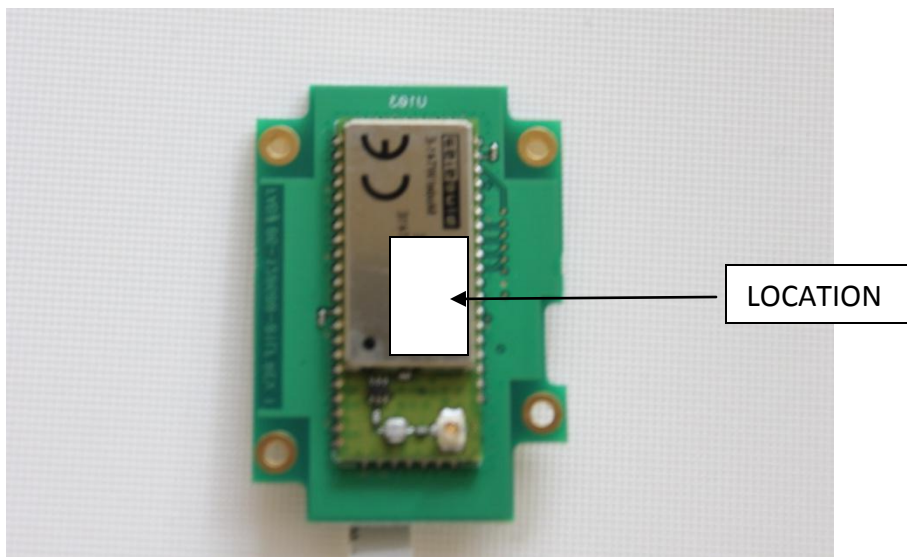

LABEL FOR BLUETOOTH RADIO – FCC ID: WR4-TPSWT41E

FCC ID: WR4-TPSWT41E
IC: 5123A-BGTWT41E

LABEL LOCATION

Ferdinand Riodique
Compliance Engineer
7400 National Drive
Livermore CA USA, 94550