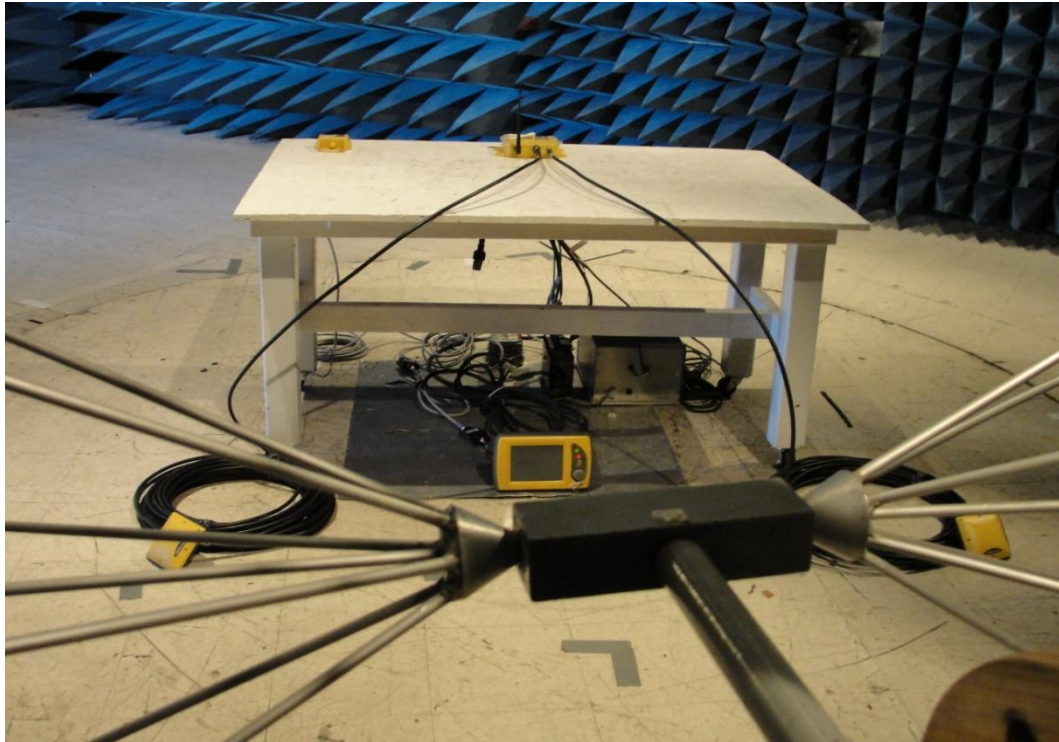

TEST SET UP PHOTOS

Figure 1: Conducted Test Set Up

Figure 2: Radiated Test Set Up (18GHz – 24GHz) SHF-EHF Horn Antenna

Figure 3: Radiated Test Set Up (30MHz – 200MHz) Biconical Antenna Horizontal

Figure 4: Radiated Test Set Up (30MHz – 200MHz) Biconical Antenna Vertical

Figure 5: Radiated Test Set Up (200MHz – 1GHz) Log-Periodic Antenna Horizontal

Figure 6: Radiated Test Set Up (200MHz – 1GHz) Log-Periodic Antenna Vertical

Figure 7: Radiated Test Set Up (1GHz – 18GHz) Horn Antenna Horizontal

Figure 8: Radiated Test Set Up (1GHz – 18GHz) Horn Antenna Vertical