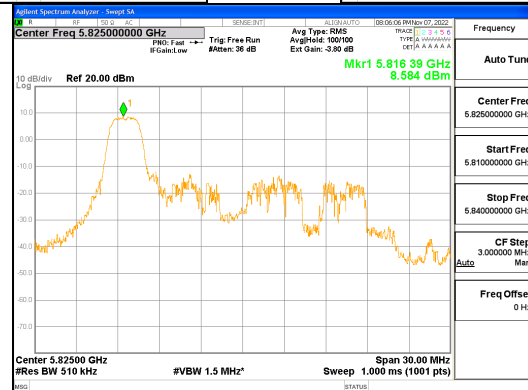

ANT2_802.11ax_HE20_26T_UNII 2C

ANT2_802.11ax_HE20_26T_UNII 3