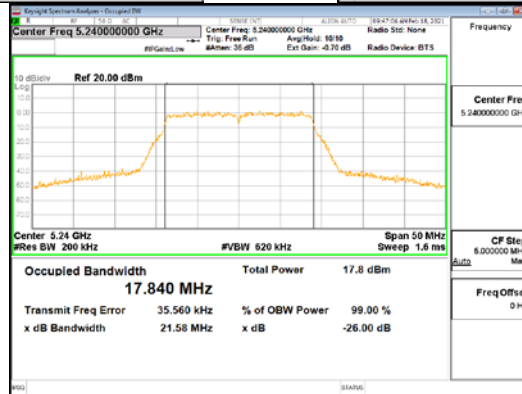

CTK Co., Ltd.
(Ho-dong), 113, Yejik-ro, Cheoin-gu,
Yongin-si, Gyeonggi-do, Korea
Tel: +82-31-339-9970
Fax: +82-31-624-9501

Report No.:
CTK-2021-00840
Page (47) / (250) Pages

ANT1_802.11ac_VHT20_UNII 1