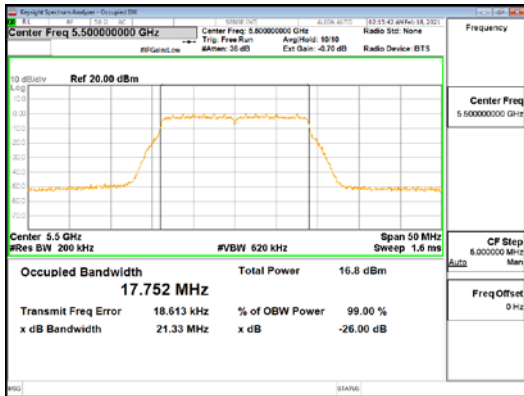

CTK Co., Ltd.
(Ho-dong), 113, Yejik-ro, Cheoin-gu,
Yongin-si, Gyeonggi-do, Korea
Tel: +82-31-339-9970
Fax: +82-31-624-9501

Report No.:
CTK-2021-00840
Page (44) / (250) Pages