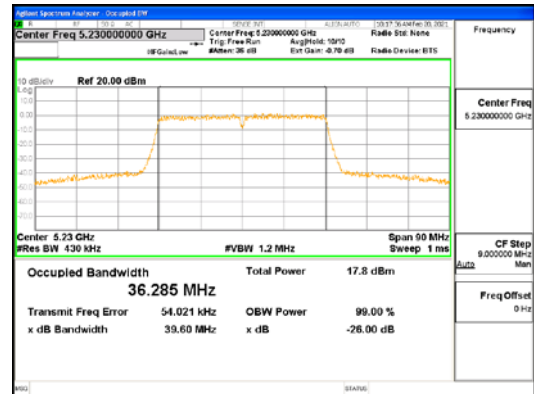

CTK Co., Ltd.
(Ho-dong), 113, Yejik-ro, Cheoin-gu,
Yongin-si, Gyeonggi-do, Korea
Tel: +82-31-339-9970
Fax: +82-31-624-9501

Report No.:
CTK-2021-00840
Page (57) / (250) Pages

ANT2_802.11n_HT40_UNI I 1