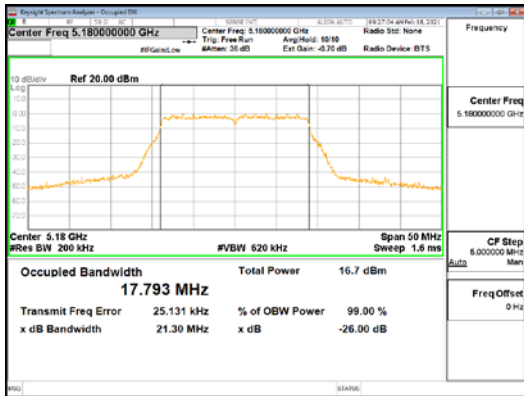

CTK Co., Ltd.
(Ho-dong), 113, Yejik-ro, Cheoin-gu,
Yongin-si, Gyeonggi-do, Korea
Tel: +82-31-339-9970
Fax: +82-31-624-9501

Report No.:
CTK-2021-00840
Page (51) / (250) Pages