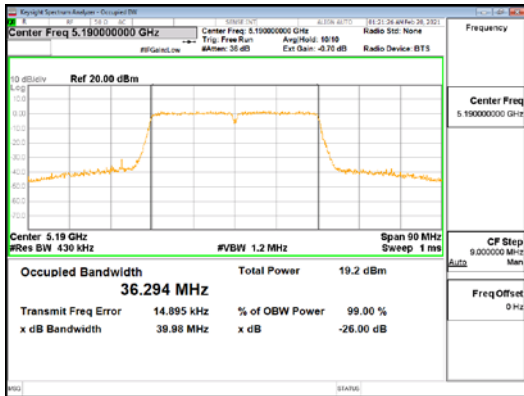

CTK Co., Ltd.
(Ho-dong), 113, Yejik-ro, Cheoin-gu,
Yongin-si, Gyeonggi-do, Korea
Tel: +82-31-339-9970
Fax: +82-31-624-9501

Report No.:
CTK-2021-00840
Page (55) / (250) Pages

ANT1_802.11n_HT40_UNI 1