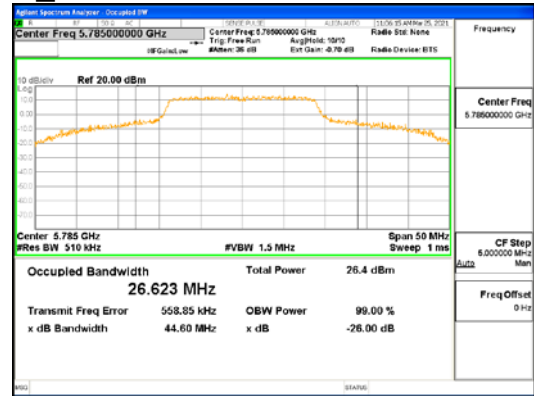

ANT4_802.11n_HT20_UNII 2C

ANT4_802.11n_HT20_UNII 3