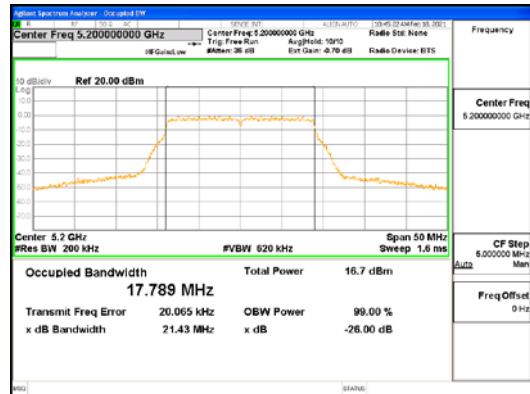

CTK Co., Ltd.
(Ho-dong), 113, Yejik-ro, Cheoin-gu,
Yongin-si, Gyeonggi-do, Korea
Tel: +82-31-339-9970
Fax: +82-31-624-9501

Report No.:
CTK-2021-00840
Page (41) / (250) Pages