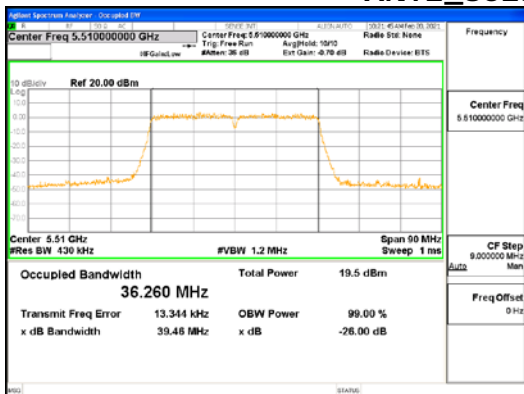

ANT2_802.11n_HT40_UNI I 2C