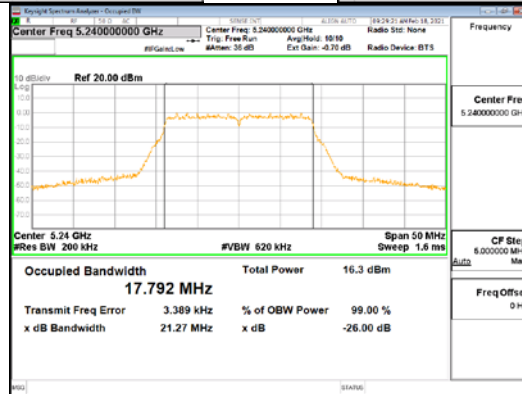

CTK Co., Ltd.
(Ho-dong), 113, Yejik-ro, Cheoin-gu,
Yongin-si, Gyeonggi-do, Korea
Tel: +82-31-339-9970
Fax: +82-31-624-9501

Report No.:
CTK-2021-00840
Page (51) / (250) Pages