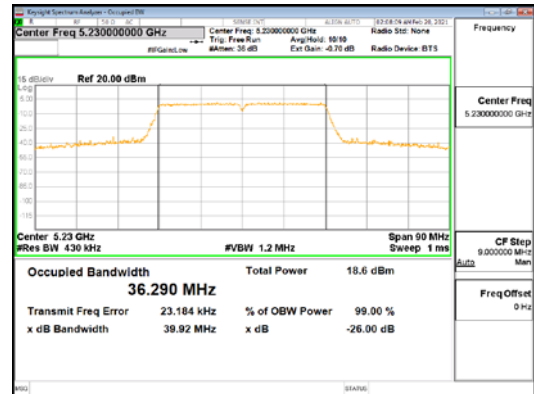

CTK Co., Ltd.
(Ho-dong), 113, Yejik-ro, Cheoin-gu,
Yongin-si, Gyeonggi-do, Korea
Tel: +82-31-339-9970
Fax: +82-31-624-9501

Report No.:
CTK-2021-00840
Page (63) / (250) Pages

ANT1_802.11ac_VHT40_UNI1