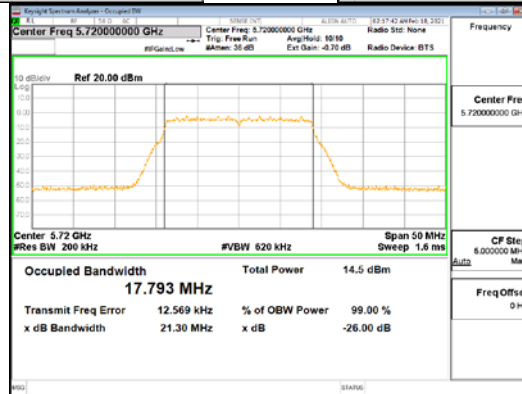

CTK Co., Ltd.
(Ho-dong), 113, Yejik-ro, Cheoin-gu,
Yongin-si, Gyeonggi-do, Korea
Tel: +82-31-339-9970
Fax: +82-31-624-9501

Report No.:
CTK-2021-00840
Page (44) / (250) Pages