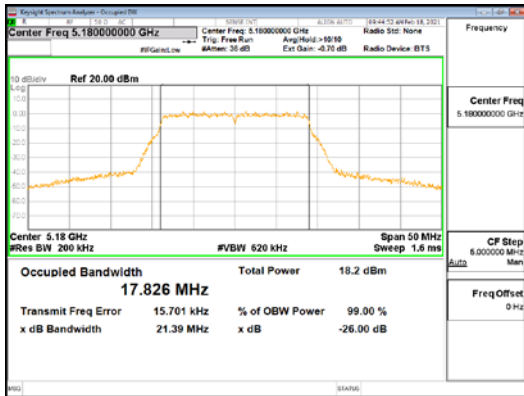

CTK Co., Ltd.
(Ho-dong), 113, Yejik-ro, Cheoin-gu,
Yongin-si, Gyeonggi-do, Korea
Tel: +82-31-339-9970
Fax: +82-31-624-9501

Report No.:
CTK-2021-00840
Page (47) / (250) Pages

ANT1_802.11ac_VHT20_UNII 1