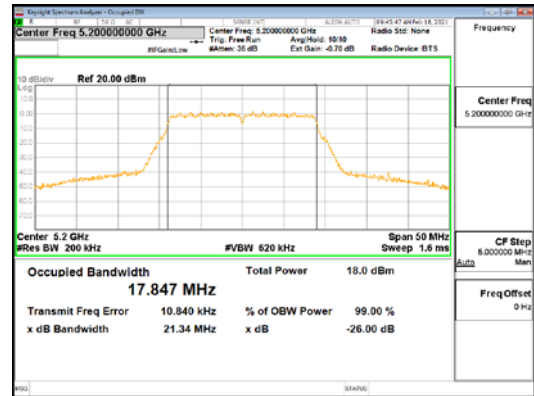

CTK Co., Ltd.
(Ho-dong), 113, Yejik-ro, Cheoin-gu,
Yongin-si, Gyeonggi-do, Korea
Tel: +82-31-339-9970
Fax: +82-31-624-9501

Report No.:
CTK-2021-00840
Page (47) / (250) Pages

ANT1_802.11ac_VHT20_UNII 1