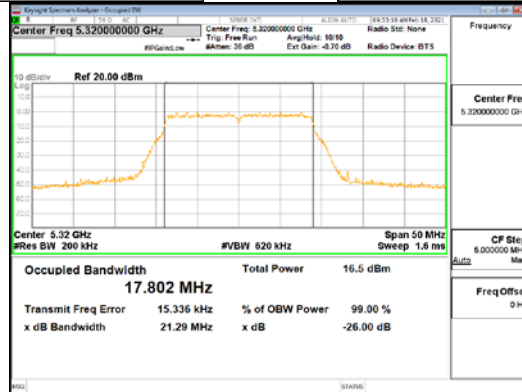

ANT3_802.11ac_VHT20_UNII 1

ANT3_802.11ac_VHT20_UNII 2A