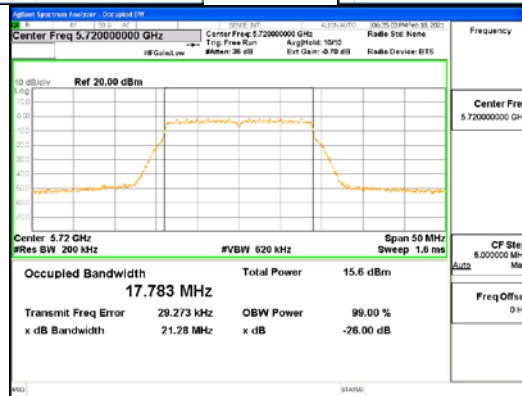

CTK Co., Ltd.
(Ho-dong), 113, Yejik-ro, Cheoin-gu,
Yongin-si, Gyeonggi-do, Korea
Tel: +82-31-339-9970
Fax: +82-31-624-9501

Report No.:
CTK-2021-00840
Page (54) / (250) Pages

ANT4_802.11ac_VHT20_UNI1 2C