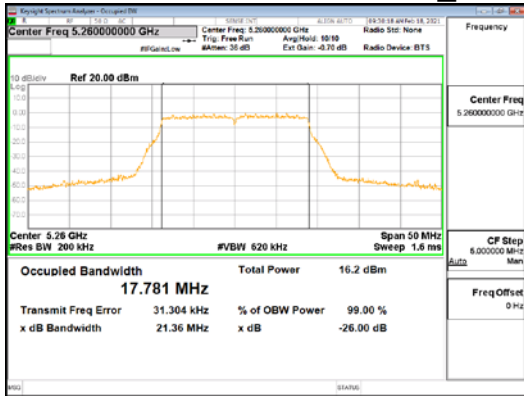

ANT3_802.11ac_VHT20_UNII 1

ANT3_802.11ac_VHT20_UNII 2A