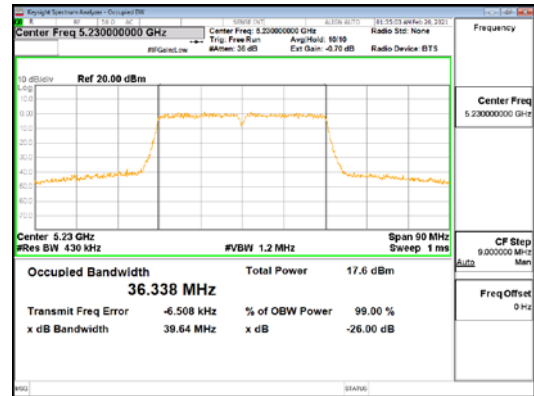

CTK Co., Ltd.
(Ho-dong), 113, Yejik-ro, Cheoin-gu,
Yongin-si, Gyeonggi-do, Korea
Tel: +82-31-339-9970
Fax: +82-31-624-9501

Report No.:
CTK-2021-00840
Page (59) / (250) Pages

ANT3_802.11n_HT40_UNI I 1