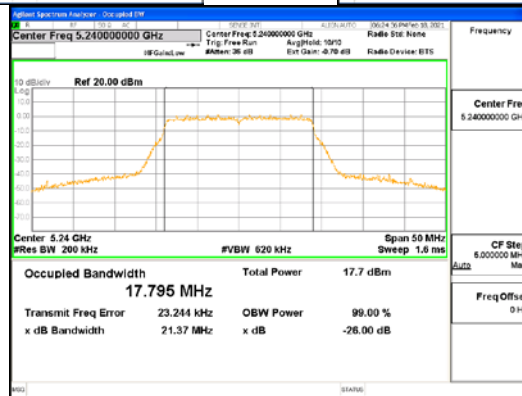

CTK Co., Ltd.
(Ho-dong), 113, Yejik-ro, Cheoin-gu,
Yongin-si, Gyeonggi-do, Korea
Tel: +82-31-339-9970
Fax: +82-31-624-9501

Report No.:
CTK-2021-00840
Page (53) / (250) Pages