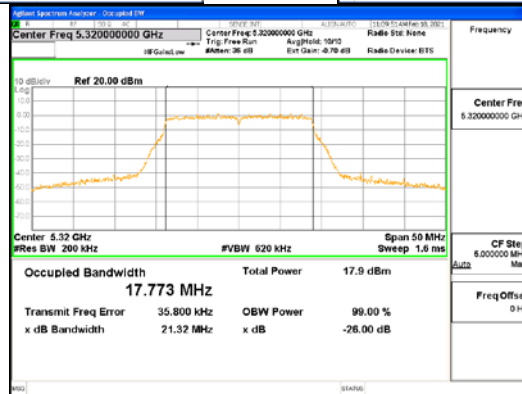

ANT4_802.11n_HT20_UNII 1

ANT4_802.11n_HT20_UNII 2A