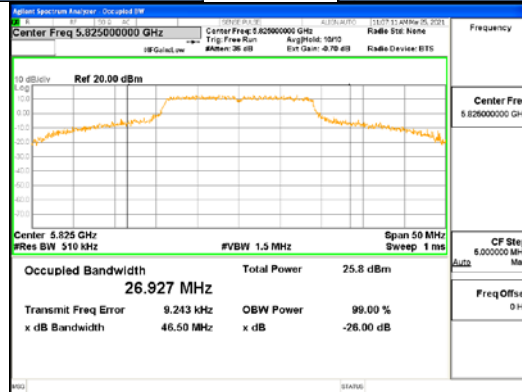

ANT4_802.11n_HT20_UNII 2C

ANT4_802.11n_HT20_UNII 3