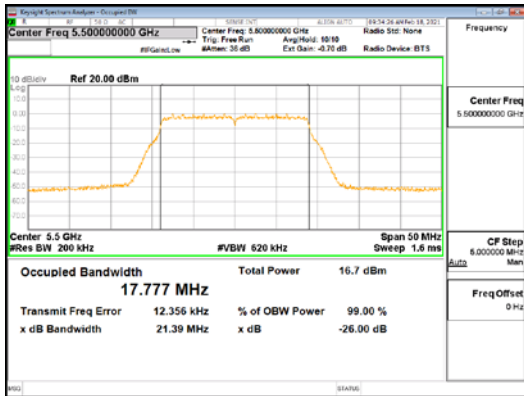

CTK Co., Ltd.
(Ho-dong), 113, Yejik-ro, Cheoin-gu,
Yongin-si, Gyeonggi-do, Korea
Tel: +82-31-339-9970
Fax: +82-31-624-9501

Report No.:
CTK-2021-00840
Page (52) / (250) Pages

ANT3_802.11ac_VHT20_UNII 2C