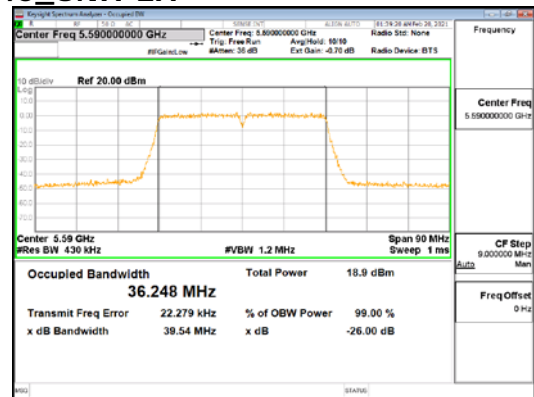

ANT3_802.11n_HT40_UNI I 2C