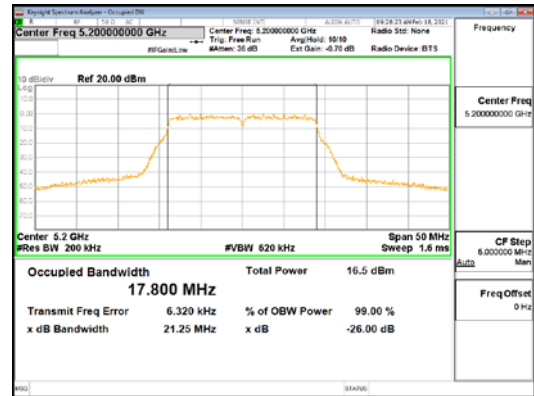

CTK Co., Ltd.
(Ho-dong), 113, Yejik-ro, Cheoin-gu,
Yongin-si, Gyeonggi-do, Korea
Tel: +82-31-339-9970
Fax: +82-31-624-9501

Report No.:
CTK-2021-00840
Page (51) / (250) Pages