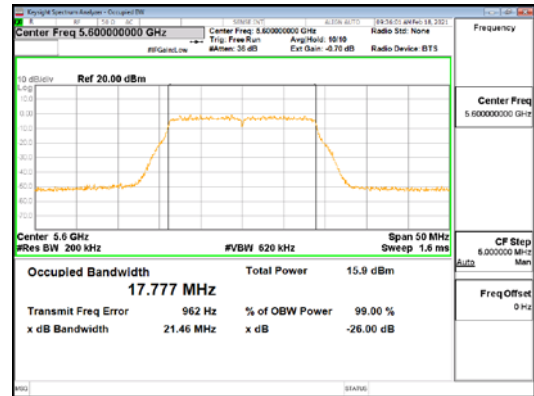

CTK Co., Ltd.
(Ho-dong), 113, Yejik-ro, Cheoin-gu,
Yongin-si, Gyeonggi-do, Korea
Tel: +82-31-339-9970
Fax: +82-31-624-9501

Report No.:
CTK-2021-00840
Page (52) / (250) Pages

ANT3_802.11ac_VHT20_UNII 2C