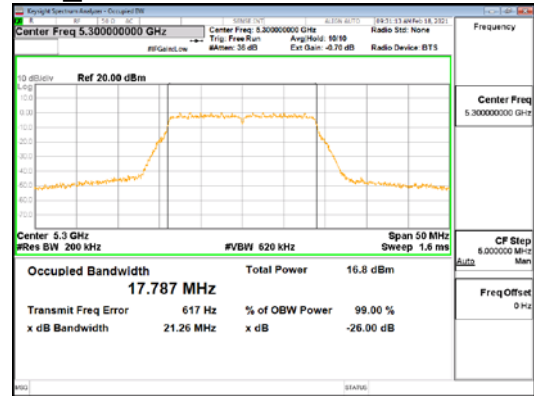

ANT3_802.11ac_VHT20_UNII 1

ANT3_802.11ac_VHT20_UNII 2A