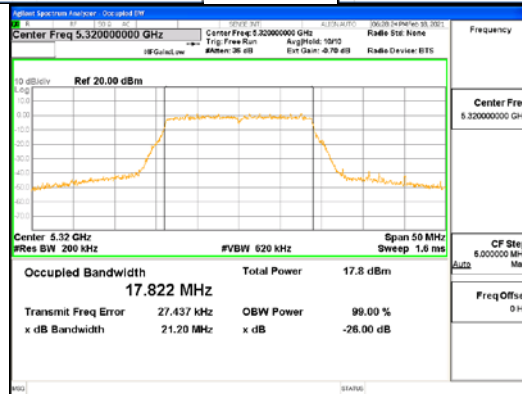

ANT4_802.11ac_VHT20_UNII 1

ANT4_802.11ac_VHT20_UNII 2A