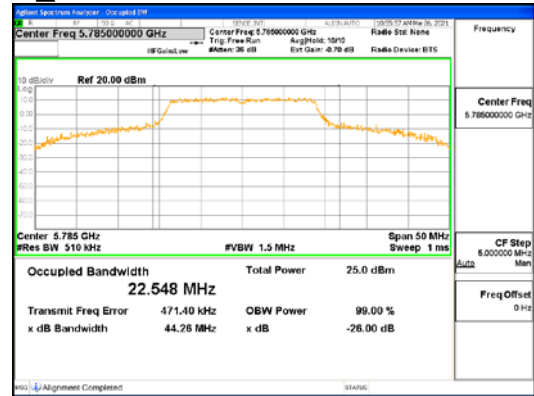

ANT3_802.11n_HT20_UNII 2C

ANT3_802.11n_HT20_UNII 3