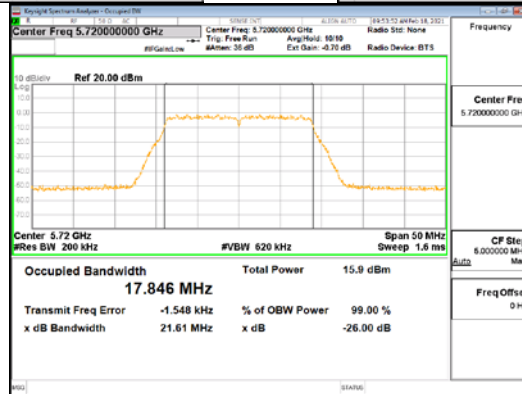

CTK Co., Ltd.
(Ho-dong), 113, Yejik-ro, Cheoin-gu,
Yongin-si, Gyeonggi-do, Korea
Tel: +82-31-339-9970
Fax: +82-31-624-9501

Report No.:
CTK-2021-00840
Page (48) / (250) Pages

ANT1_802.11ac_VHT20_UNII 2C