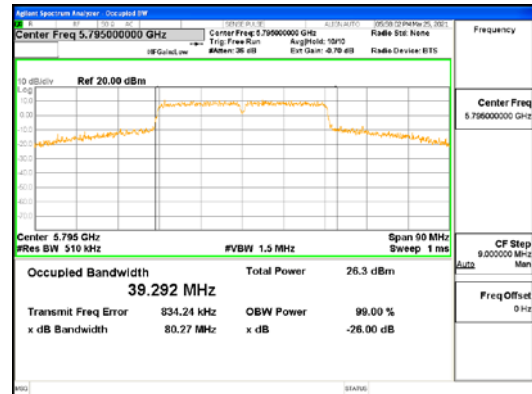

CTK Co., Ltd.
(Ho-dong), 113, Yejik-ro, Cheoin-gu,
Yongin-si, Gyeonggi-do, Korea
Tel: +82-31-339-9970
Fax: +82-31-624-9501

Report No.:
CTK-2021-00840
Page (58) / (250) Pages

ANT2_802.11n_HT40_UNI1 3