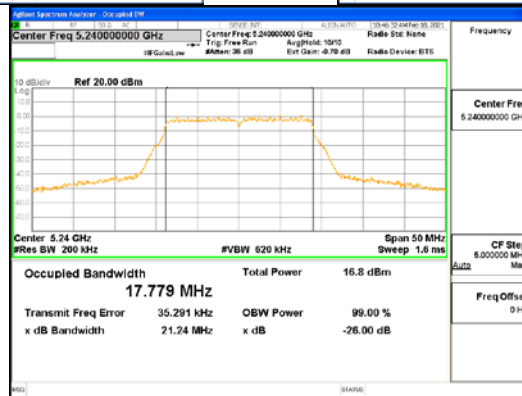

CTK Co., Ltd.
(Ho-dong), 113, Yejik-ro, Cheoin-gu,
Yongin-si, Gyeonggi-do, Korea
Tel: +82-31-339-9970
Fax: +82-31-624-9501

Report No.:
CTK-2021-00840
Page (41) / (250) Pages