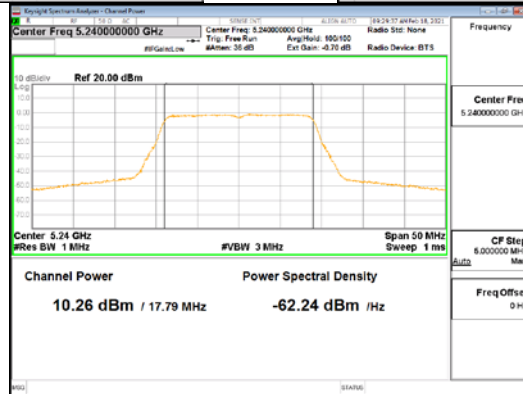

ANT2_802.11ac_VHT20_UNII 2C

ANT2_802.11ac_VHT20_UNII 3

CTK Co., Ltd.
(Ho-dong), 113, Yejik-ro, Cheoin-gu,
Yongin-si, Gyeonggi-do, Korea
Tel: +82-31-339-9970
Fax: +82-31-624-9501

Report No.:
CTK-2021-00840
Page (107) / (250) Pages