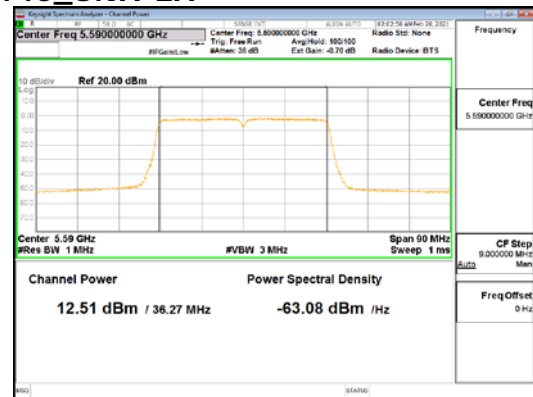

ANT3_802.11ac_VHT40_UNII 2C