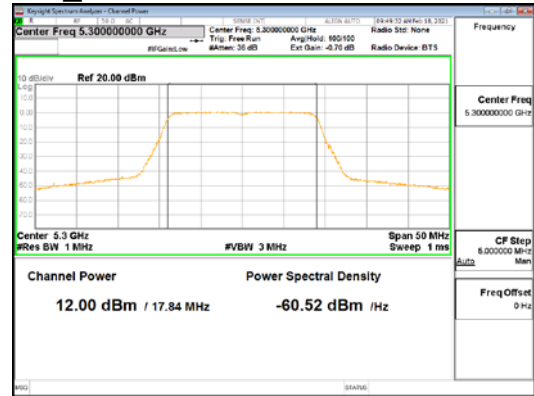

ANT1_802.11ac_VHT20_UNII 1

ANT1_802.11ac_VHT20_UNII 2A