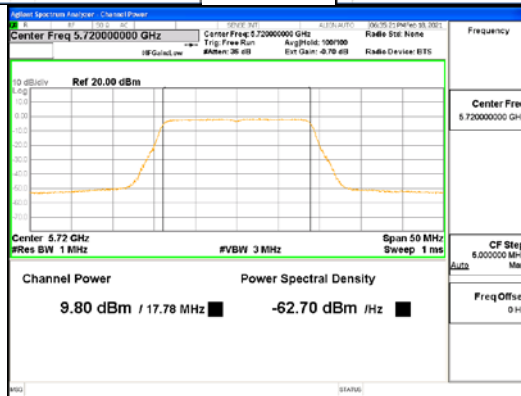

ANT4_802.11ac_VHT20_UNII 1

ANT4_802.11ac_VHT20_UNII 2A

CTK Co., Ltd.
 (Ho-dong), 113, Yejik-ro, Cheoin-gu,
 Yongin-si, Gyeonggi-do, Korea
 Tel: +82-31-339-9970
 Fax: +82-31-624-9501

Report No.:
 CTK-2021-00840
 Page (110) / (250) Pages