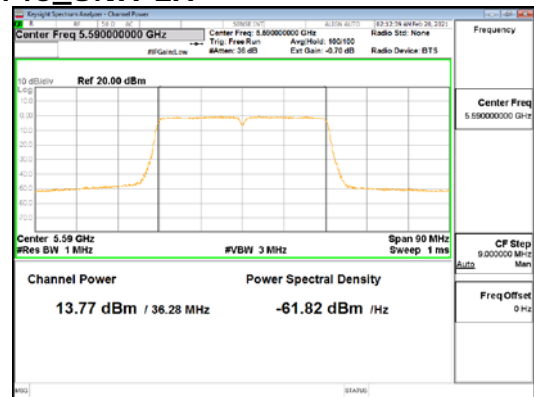

ANT1_802.11ac_VHT40_UNII 2C