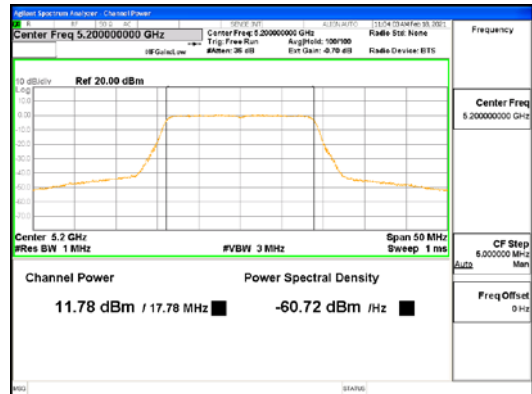

ANT3_802.11n_HT20_UNII 2C

ANT3_802.11n_HT20_UNII 3

CTK Co., Ltd.
 (Ho-dong), 113, Yejik-ro, Cheoin-gu,
 Yongin-si, Gyeonggi-do, Korea
 Tel: +82-31-339-9970
 Fax: +82-31-624-9501

Report No.:
 CTK-2021-00840
 Page (101) / (250) Pages