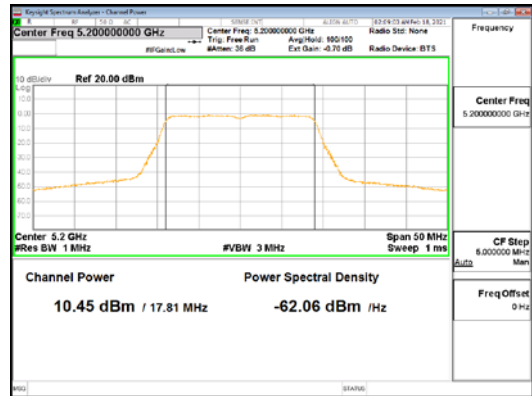

CTK Co., Ltd.
 (Ho-dong), 113, Yejik-ro, Cheoin-gu,
 Yongin-si, Gyeonggi-do, Korea
 Tel: +82-31-339-9970
 Fax: +82-31-624-9501

Report No.:
 CTK-2021-00840
 Page (99) / (250) Pages

ANT3_802.11n_HT20_UNII 1