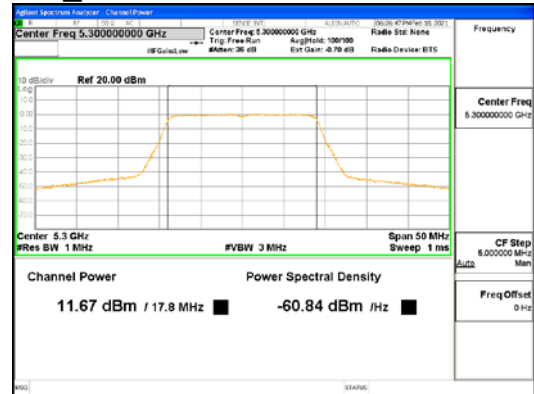

ANT4_802.11ac_VHT20_UNII 2A