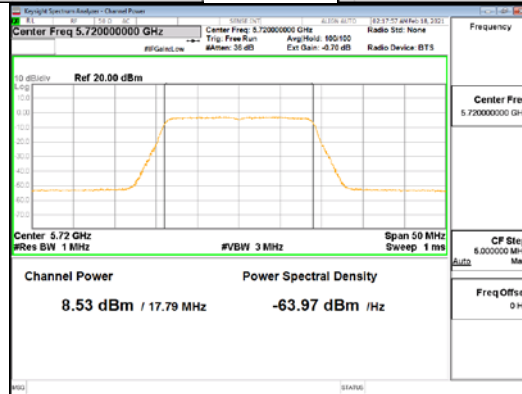

CTK Co., Ltd.
(Ho-dong), 113, Yejik-ro, Cheoin-gu,
Yongin-si, Gyeonggi-do, Korea
Tel: +82-31-339-9970
Fax: +82-31-624-9501

Report No.:
CTK-2021-00840
Page (100) / (250) Pages