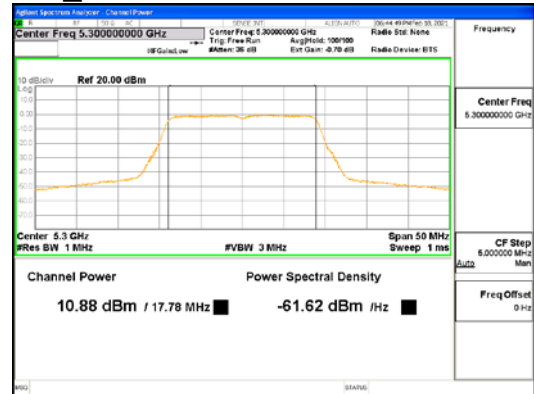

ANT2_802.11ac_VHT20_UNII 2A