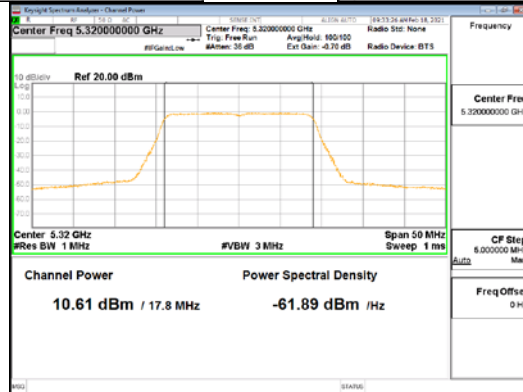

ANT3_802.11ac_VHT20_UNII 1

ANT3_802.11ac_VHT20_UNII 2A