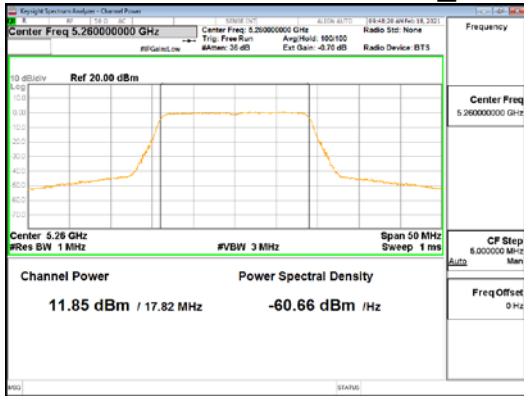

ANT1_802.11ac_VHT20_UNII 1

ANT1_802.11ac_VHT20_UNII 2A