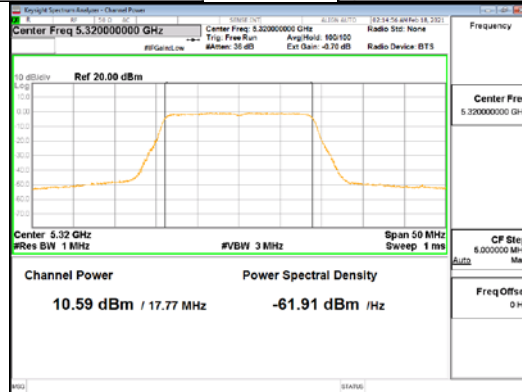

CTK Co., Ltd.
 (Ho-dong), 113, Yejik-ro, Cheoin-gu,
 Yongin-si, Gyeonggi-do, Korea
 Tel: +82-31-339-9970
 Fax: +82-31-624-9501

Report No.:
 CTK-2021-00840
 Page (99) / (250) Pages

ANT3_802.11n_HT20_UNII 1