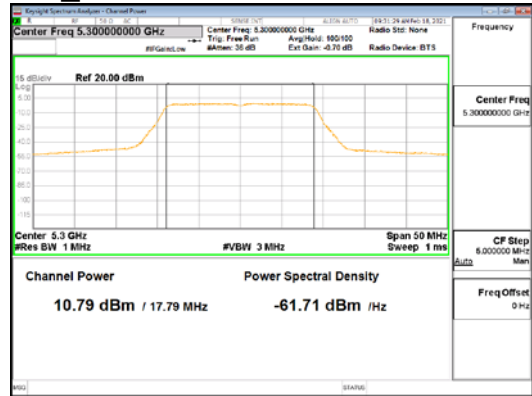

ANT3_802.11ac_VHT20_UNII 1

ANT3_802.11ac_VHT20_UNII 2A