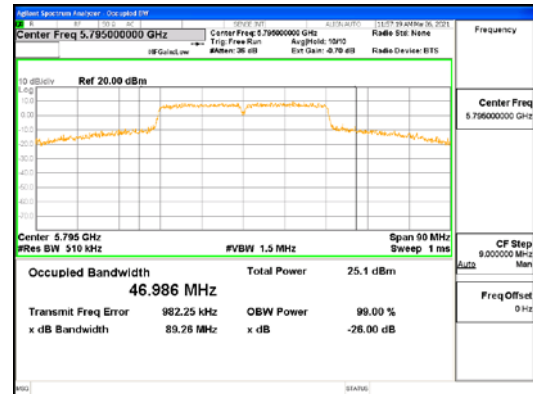

CTK Co., Ltd.
(Ho-dong), 113, Yejik-ro, Cheoin-gu,
Yongin-si, Gyeonggi-do, Korea
Tel: +82-31-339-9970
Fax: +82-31-624-9501

Report No.:
CTK-2021-00840
Page (116) / (250) Pages

ANT3_802.11n_HT40_UNII 3