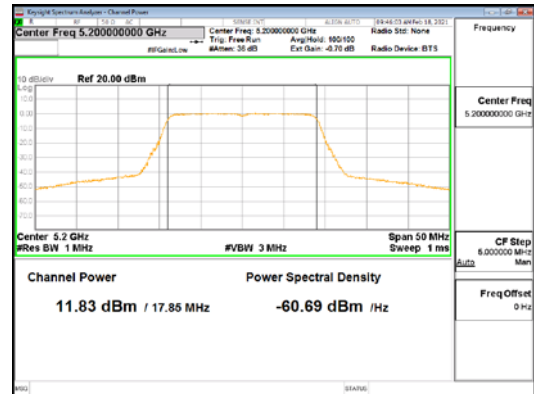

ANT4_802.11n_HT20_UNII 2C

ANT4_802.11n_HT20_UNII 3

CTK Co., Ltd.
(Ho-dong), 113, Yejik-ro, Cheoin-gu,
Yongin-si, Gyeonggi-do, Korea
Tel: +82-31-339-9970
Fax: +82-31-624-9501

Report No.:
CTK-2021-00840
Page (103) / (250) Pages