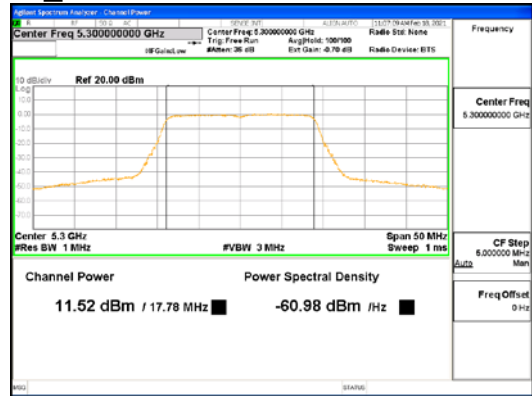

ANT4_802.11n_HT20_UNII 1

ANT4_802.11n_HT20_UNII 2A