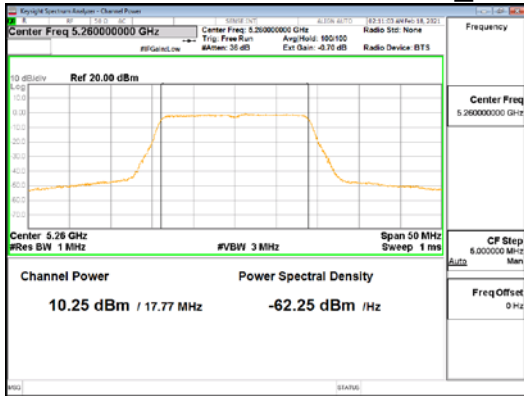

CTK Co., Ltd.
 (Ho-dong), 113, Yejik-ro, Cheoin-gu,
 Yongin-si, Gyeonggi-do, Korea
 Tel: +82-31-339-9970
 Fax: +82-31-624-9501

Report No.:
 CTK-2021-00840
 Page (99) / (250) Pages

ANT3_802.11n_HT20_UNII 1