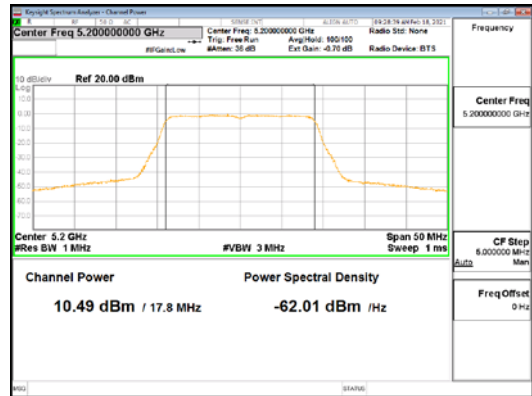

ANT2_802.11ac_VHT20_UNII 2C

ANT2_802.11ac_VHT20_UNII 3

CTK Co., Ltd.
(Ho-dong), 113, Yejik-ro, Cheoin-gu,
Yongin-si, Gyeonggi-do, Korea
Tel: +82-31-339-9970
Fax: +82-31-624-9501

Report No.:
CTK-2021-00840
Page (107) / (250) Pages