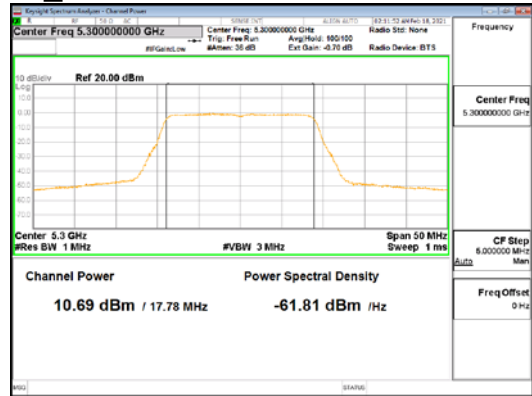

CTK Co., Ltd.
 (Ho-dong), 113, Yejik-ro, Cheoin-gu,
 Yongin-si, Gyeonggi-do, Korea
 Tel: +82-31-339-9970
 Fax: +82-31-624-9501

Report No.:
 CTK-2021-00840
 Page (99) / (250) Pages

ANT3_802.11n_HT20_UNII 1