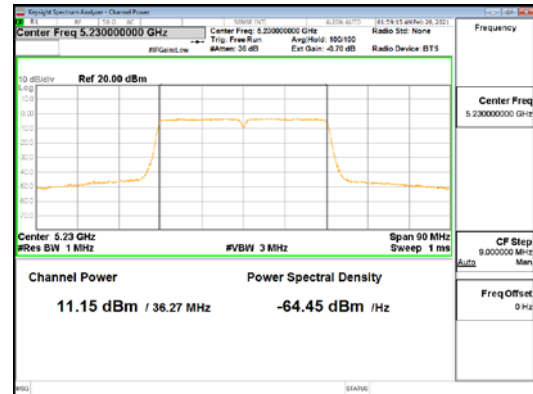

Report No.:
CTK-2021-00840
Page (122) / (250) Pages

ANT2_802.11ac_VHT40_UNII 3

CTK Co., Ltd.
(Ho-dong), 113, Yejik-ro, Cheoin-gu,
Yongin-si, Gyeonggi-do, Korea
Tel: +82-31-339-9970
Fax: +82-31-624-9501

Report No.:
CTK-2021-00840
Page (123) / (250) Pages