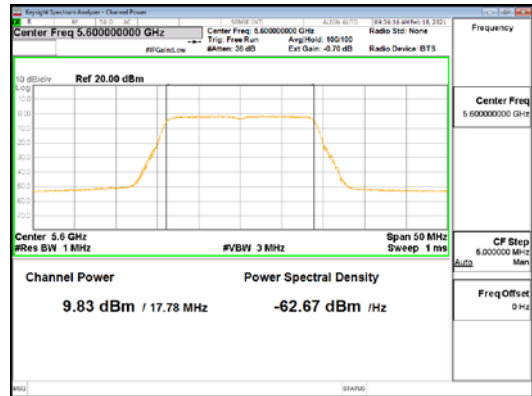

ANT3_802.11ac_VHT20_UNII 1

ANT3_802.11ac_VHT20_UNII 2A

CTK Co., Ltd.
 (Ho-dong), 113, Yejik-ro, Cheoin-gu,
 Yongin-si, Gyeonggi-do, Korea
 Tel: +82-31-339-9970
 Fax: +82-31-624-9501

Report No.:
 CTK-2021-00840
 Page (108) / (250) Pages