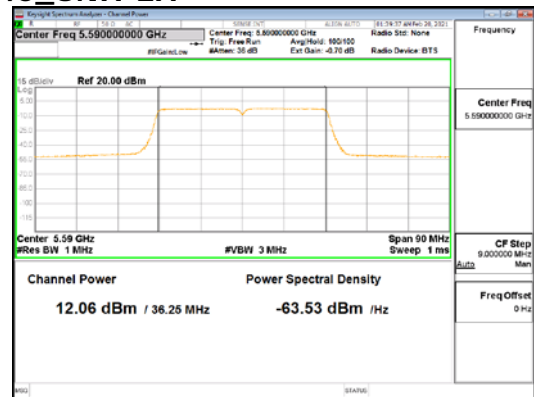

ANT3_802.11n_HT40_UNI I 2C