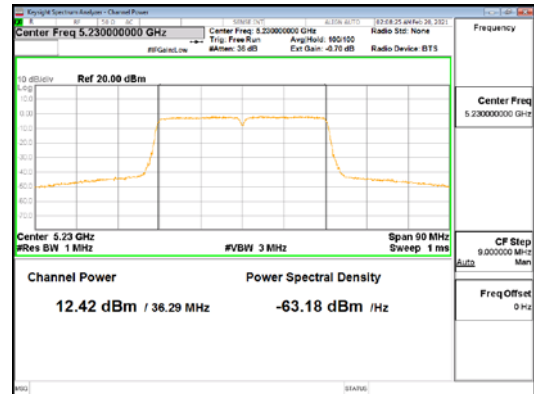

CTK Co., Ltd.
(Ho-dong), 113, Yejik-ro, Cheoin-gu,
Yongin-si, Gyeonggi-do, Korea
Tel: +82-31-339-9970
Fax: +82-31-624-9501

Report No.:
CTK-2021-00840
Page (119) / (250) Pages

ANT1_802.11ac_VHT40_UNII 1