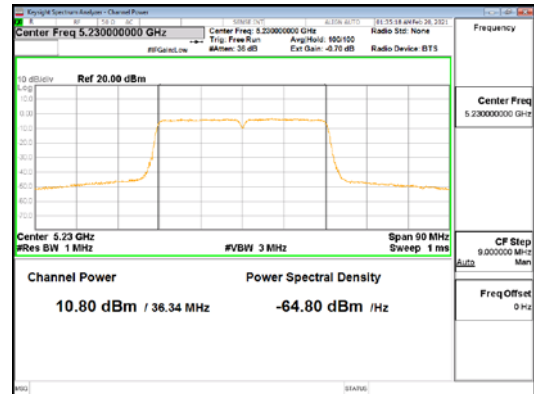

CTK Co., Ltd.
(Ho-dong), 113, Yejik-ro, Cheoin-gu,
Yongin-si, Gyeonggi-do, Korea
Tel: +82-31-339-9970
Fax: +82-31-624-9501

Report No.:
CTK-2021-00840
Page (115) / (250) Pages

ANT3_802.11n_HT40_UNI I 1