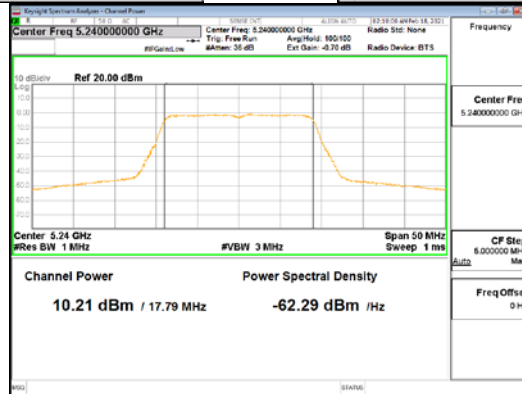

CTK Co., Ltd.
 (Ho-dong), 113, Yejik-ro, Cheoin-gu,
 Yongin-si, Gyeonggi-do, Korea
 Tel: +82-31-339-9970
 Fax: +82-31-624-9501

Report No.:
 CTK-2021-00840
 Page (99) / (250) Pages

ANT3_802.11n_HT20_UNII 1