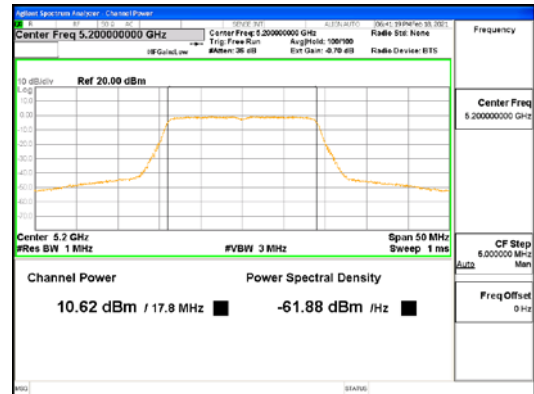

ANT1_802.11ac_VHT20_UNII 2C

ANT1_802.11ac_VHT20_UNII 3

CTK Co., Ltd.
 (Ho-dong), 113, Yejik-ro, Cheoin-gu,
 Yongin-si, Gyeonggi-do, Korea
 Tel: +82-31-339-9970
 Fax: +82-31-624-9501

Report No.:
 CTK-2021-00840
 Page (105) / (250) Pages