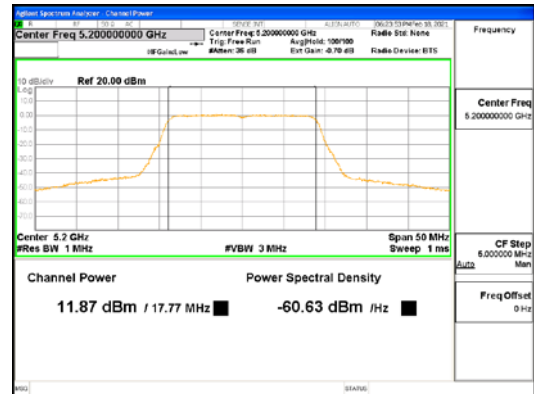

ANT3_802.11ac_VHT20_UNII 2C

ANT3_802.11ac_VHT20_UNII 3

CTK Co., Ltd.
(Ho-dong), 113, Yejik-ro, Cheoin-gu,
Yongin-si, Gyeonggi-do, Korea
Tel: +82-31-339-9970
Fax: +82-31-624-9501

Report No.:
CTK-2021-00840
Page (109) / (250) Pages