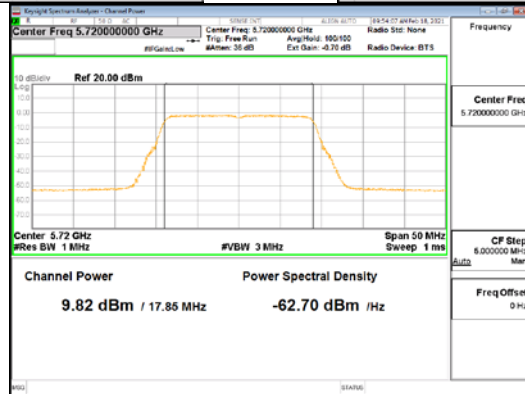

ANT1_802.11ac_VHT20_UNII 1

ANT1_802.11ac_VHT20_UNII 2A

CTK Co., Ltd.
 (Ho-dong), 113, Yejik-ro, Cheoin-gu,
 Yongin-si, Gyeonggi-do, Korea
 Tel: +82-31-339-9970
 Fax: +82-31-624-9501

Report No.:
 CTK-2021-00840
 Page (104) / (250) Pages