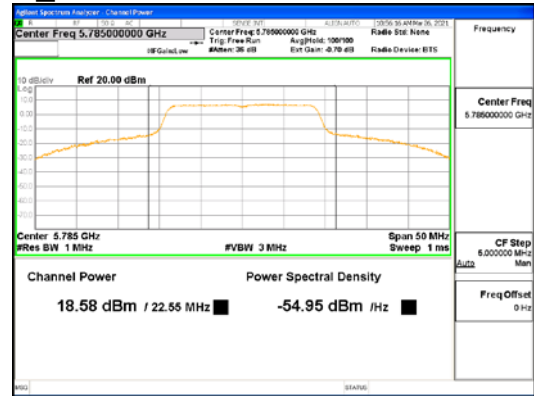

ANT3_802.11n_HT20_UNII 2C

ANT3_802.11n_HT20_UNII 3