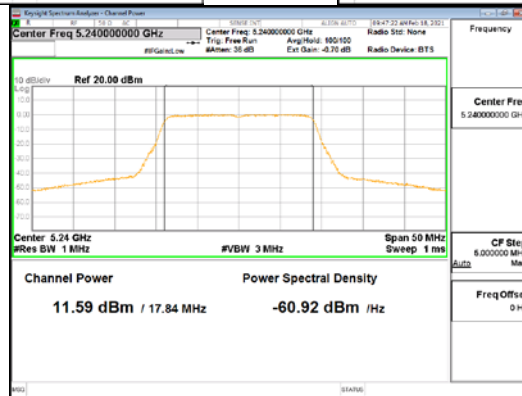

ANT4_802.11n_HT20_UNII 2C

ANT4_802.11n_HT20_UNII 3

CTK Co., Ltd.
(Ho-dong), 113, Yejik-ro, Cheoin-gu,
Yongin-si, Gyeonggi-do, Korea
Tel: +82-31-339-9970
Fax: +82-31-624-9501

Report No.:
CTK-2021-00840
Page (103) / (250) Pages