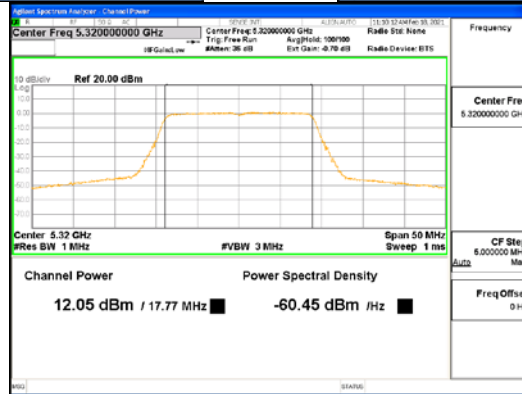

ANT4_802.11n_HT20_UNII 1

ANT4_802.11n_HT20_UNII 2A