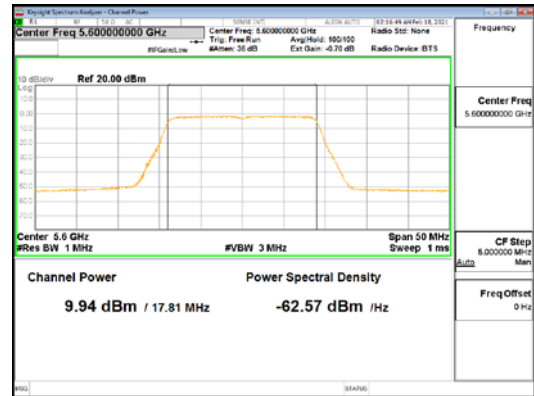

CTK Co., Ltd.
(Ho-dong), 113, Yejik-ro, Cheoin-gu,
Yongin-si, Gyeonggi-do, Korea
Tel: +82-31-339-9970
Fax: +82-31-624-9501

Report No.:
CTK-2021-00840
Page (100) / (250) Pages