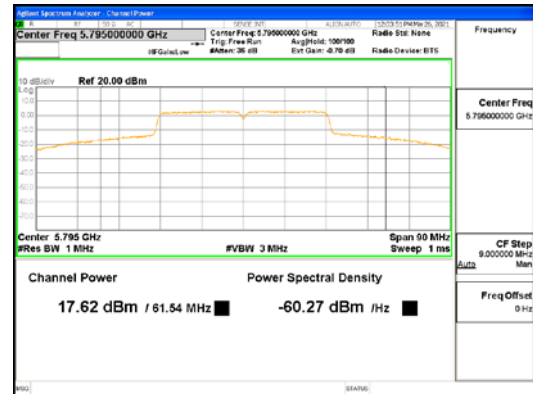

CTK Co., Ltd.
(Ho-dong), 113, Yejik-ro, Cheoin-gu,
Yongin-si, Gyeonggi-do, Korea
Tel: +82-31-339-9970
Fax: +82-31-624-9501

Report No.:
CTK-2021-00840
Page (120) / (250) Pages

ANT1_802.11ac_VHT40_UNII 3