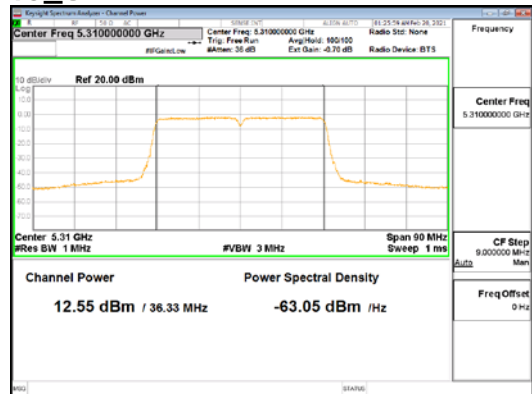

ANT1_802.11n_HT40_UNI I 2A