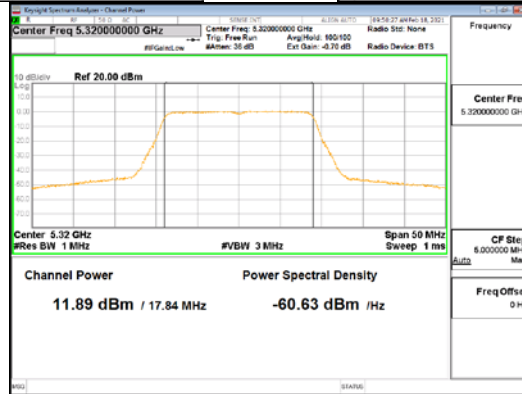

ANT1_802.11ac_VHT20_UNII 1

ANT1_802.11ac_VHT20_UNII 2A