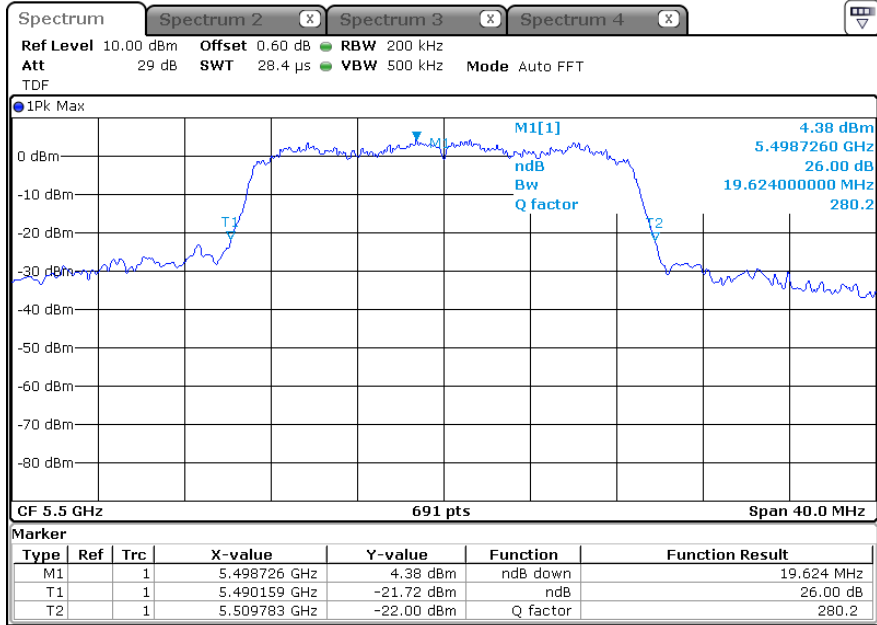

ANT 1(OBW)

ANT 2(EBW)

ANT 2(OBW)

-5 320 MHz

ANT 1(EBW)

ANT 1(OBW)

ANT 2(EBW)

ANT 2(OBW)

* 802.11an HT20_MIMO (ANT 1+2) 5 470 Band (26 dB Bandwidth)

-5 500 MHz

ANT 1(EBW)

ANT 1(OBW)

ANT 2(EBW)

ANT 2(OBW)

-5 580 MHz

ANT 1(EBW)

ANT 1(OBW)

ANT 2(EBW)

ANT 2(OBW)

-5 700 MHz

ANT 1(EBW)

ANT 1(OBW)

ANT 2(EBW)

ANT 2(OBW)