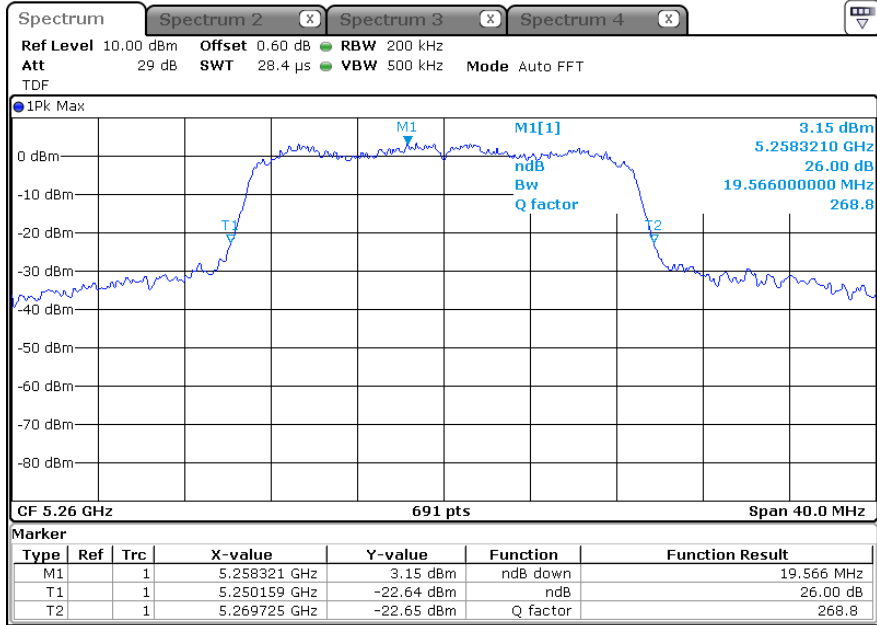

* 802.11an HT20_MIMO (ANT 1+2)_5 250 Band (26 dB Bandwidth)

-5 260 MHz

ANT 1(EBW)

ANT 1(OBW)

ANT 2(EBW)

ANT 2(OBW)

-5 280 MHz

ANT 1(EBW)

ANT 1(OBW)

ANT 2(EBW)

ANT 2(OBW)

-5 320 MHz

ANT 1(EBW)

ANT 1(OBW)

ANT 2(EBW)

ANT 2(OBW)