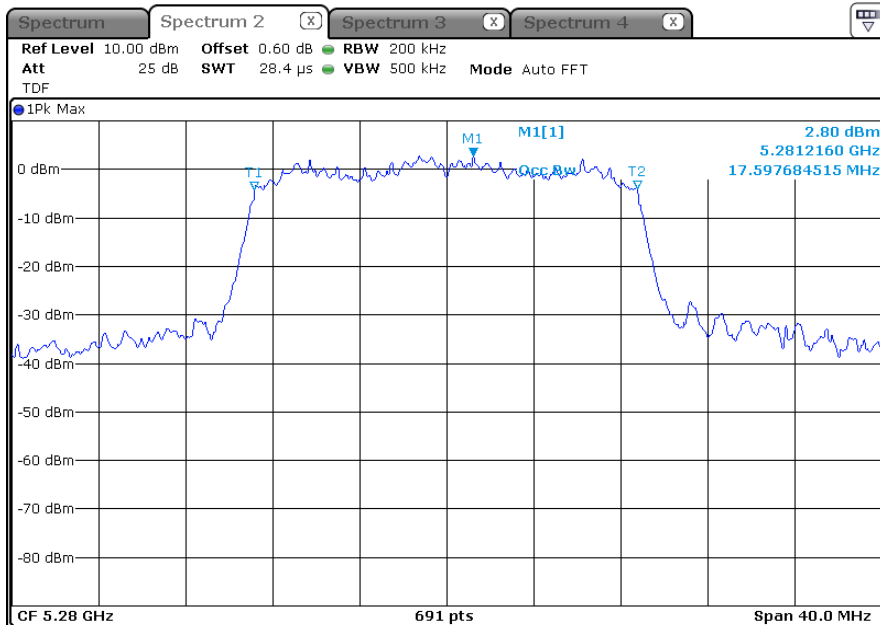

* 802.11an HT20_MIMO (ANT 1+2)_5 250 Band (26 dB Bandwidth)

-5 260 MHz

ANT 1(EBW)

ANT 1(OBW)

ANT 2(EBW)

ANT 2(OBW)

-5 280 MHz

ANT 1(EBW)

ANT 1(OBW)

ANT 2(EBW)

ANT 2(OBW)

-5 320 MHz

ANT 1(EBW)

ANT 1(OBW)

ANT 2(EBW)

ANT 2(OBW)