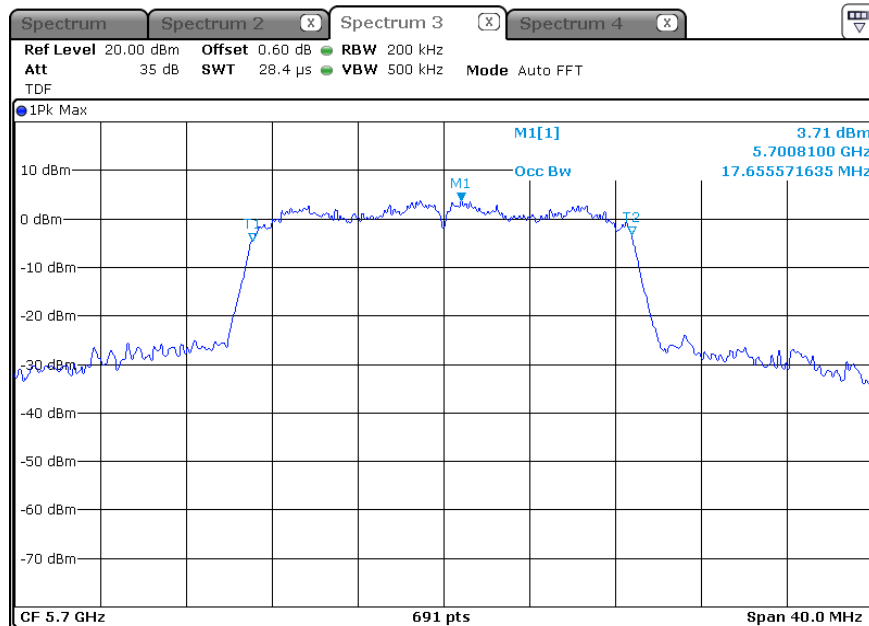

ANT 1(OBW)

ANT 2(EBW)

ANT 2(OBW)

-5 700 MHz

ANT 1(EBW)

ANT 1(OBW)

ANT 2(EBW)

ANT 2(OBW)

* 802.11an HT20_MIMO (ANT 1+2)_5 725 Band (6 dB Bandwidth)

-5 745 MHz

ANT 1(6 dB Bandwidth)

ANT 1(OBW)

ANT 26 (dB Bandwidth)

ANT 2(OBW)

-5 785 MHz

ANT 1(6 dB Bandwidth)

ANT 1(OBW)

ANT 2(6 dB Bandwidth)

ANT 2(OBW)

-5 825 MHz

ANT 1(6 dB Bandwidth)

ANT 1(OBW)

ANT 2(6 dB Bandwidth)

ANT 2(OBW)