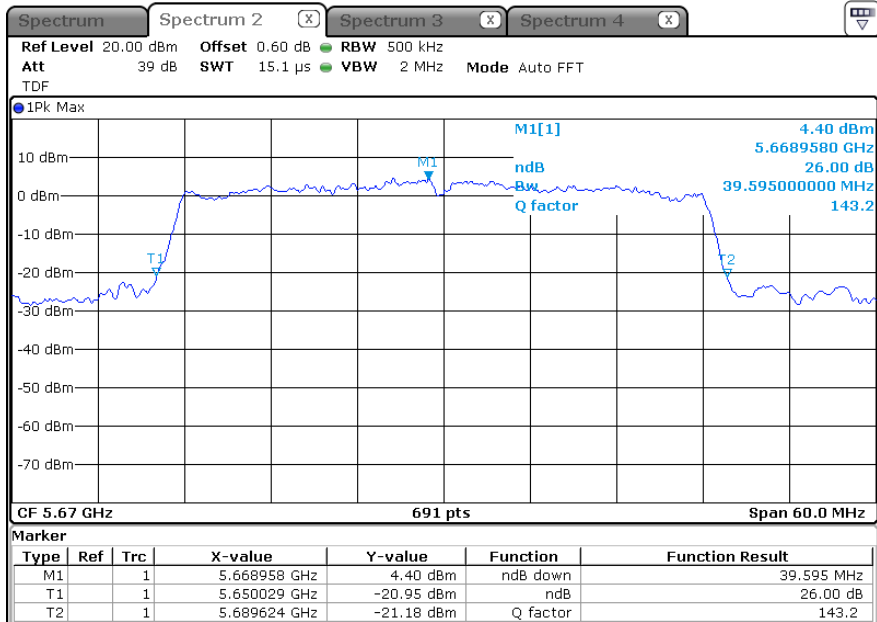

-5 310 MHz

ANT 1(EBW)

ANT 1(OBW)

ANT 2(EBW)

ANT 2(OBW)

* 802.11an HT40_MIMO (ANT 1+2)_5 470 Band (26 dB Bandwidth)

-5 510 MHz

ANT 1(EBW)

ANT 1(OBW)

ANT 2(EBW)

ANT 2(OBW)

-5 590 MHz

ANT 1(EBW)

ANT 1(OBW)

ANT 2(EBW)

ANT 2(OBW)

-5 670 MHz

ANT 1(EBW)

ANT 1(OBW)

ANT 2(EBW)

ANT 2(OBW)

* 802.11an HT40_MIMO (ANT 1+2)_5 725 Band (6 dB Bandwidth)

-5 755 MHz

ANT 1(6 dB Bandwidth)

ANT 1(OBW)

ANT 2(6 dB Bandwidth)

ANT 2(OBW)

-5 795 MHz

ANT 1(6 dB Bandwidth)

ANT 1(OBW)

ANT 26 (dB Bandwidth)

ANT 2(OBW)