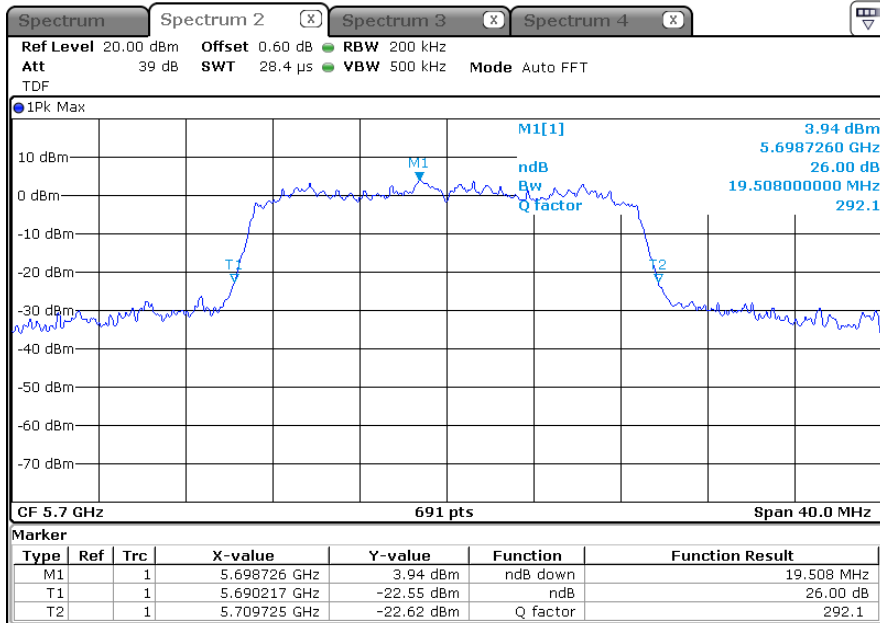

* 802.11an HT20_MIMO (ANT 1+2) 5 470 Band (26 dB Bandwidth)

-5 500 MHz

ANT 1(EBW)

ANT 1(OBW)

ANT 2(EBW)

ANT 2(OBW)

-5 580 MHz

ANT 1(EBW)

ANT 1(OBW)

ANT 2(EBW)

ANT 2(OBW)

-5 700 MHz

ANT 1(EBW)

ANT 1(OBW)

ANT 2(EBW)

ANT 2(OBW)

* 802.11an HT20_MIMO (ANT 1+2)_5 725 Band (6 dB Bandwidth)

-5 745 MHz

ANT 1(6 dB Bandwidth)

ANT 1(OBW)

ANT 26 (dB Bandwidth)

ANT 2(OBW)

-5 785 MHz

ANT 1(6 dB Bandwidth)

ANT 1(OBW)

ANT 2(6 dB Bandwidth)

ANT 2(OBW)

-5 825 MHz

ANT 1(6 dB Bandwidth)

ANT 1(OBW)

ANT 2(6 dB Bandwidth)

ANT 2(OBW)