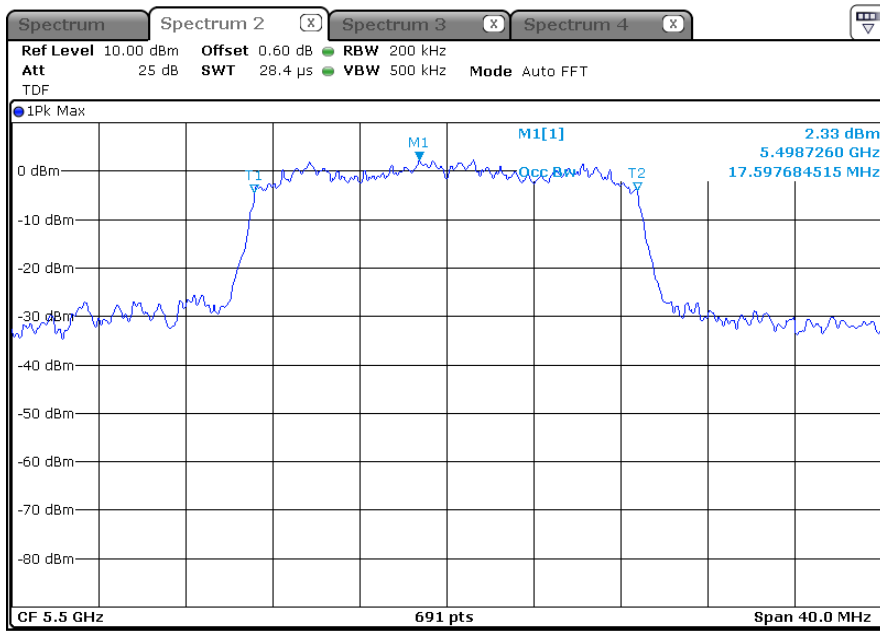

ANT 1(OBW)

ANT 2(EBW)

ANT 2(OBW)

-5 320 MHz

ANT 1(EBW)

ANT 1(OBW)

ANT 2(EBW)

ANT 2(OBW)

* 802.11an HT20_MIMO (ANT 1+2) 5 470 Band (26 dB Bandwidth)

-5 500 MHz

ANT 1(EBW)

ANT 1(OBW)

ANT 2(EBW)

ANT 2(OBW)

-5 580 MHz

ANT 1(EBW)

ANT 1(OBW)

ANT 2(EBW)

ANT 2(OBW)

-5 700 MHz

ANT 1(EBW)

ANT 1(OBW)

ANT 2(EBW)

ANT 2(OBW)