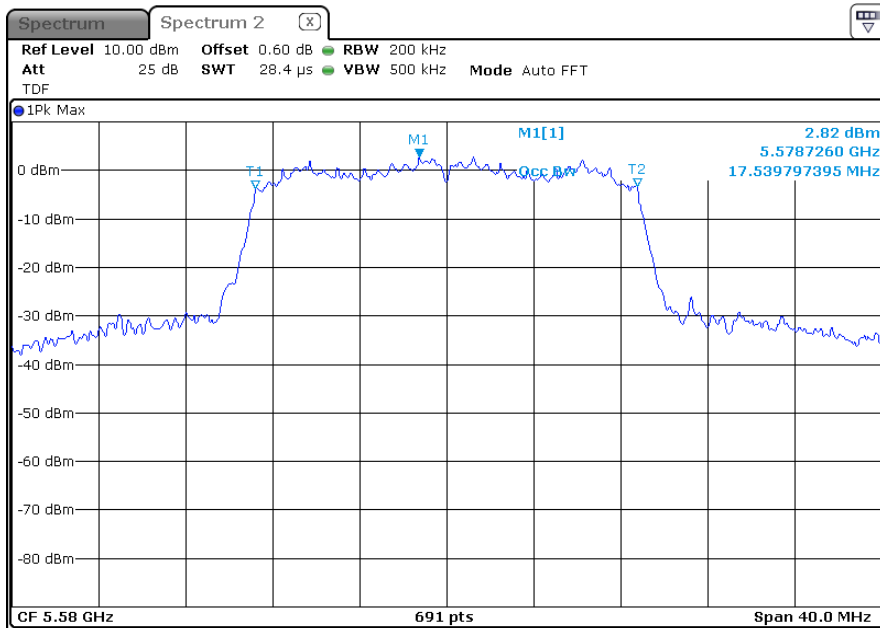

ANT 1(OBW)

ANT 2(EBW)

ANT 2(OBW)

-5 320 MHz

ANT 1(EBW)

ANT 1(OBW)

ANT 2(EBW)

ANT 2(OBW)

* 802.11an HT20_MIMO (ANT 1+2) 5 470 Band (26 dB Bandwidth)

-5 500 MHz

ANT 1(EBW)

ANT 1(OBW)

ANT 2(EBW)

ANT 2(OBW)

-5 580 MHz

ANT 1(EBW)

ANT 1(OBW)

ANT 2(EBW)

ANT 2(OBW)

-5 700 MHz

ANT 1(EBW)

ANT 1(OBW)

ANT 2(EBW)

ANT 2(OBW)