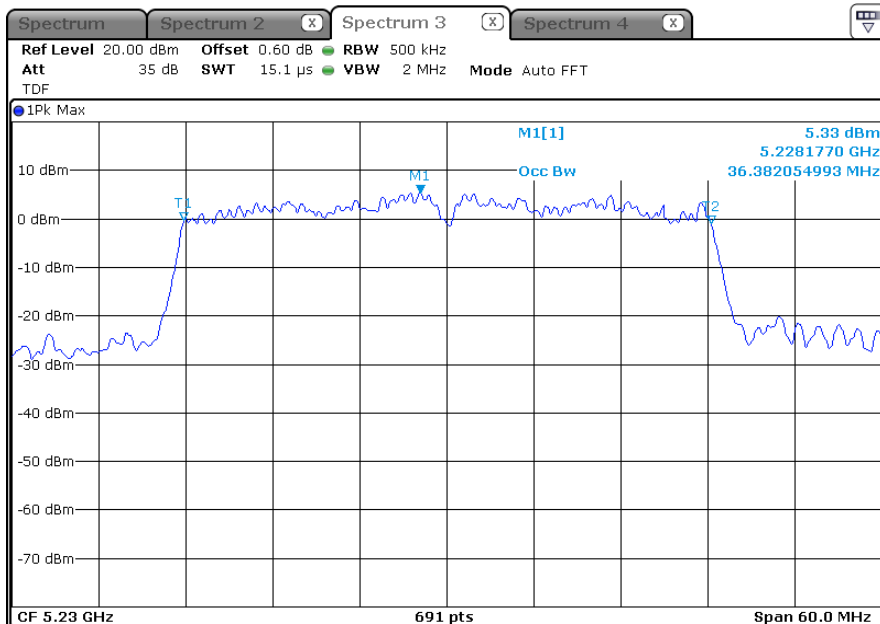

-5 190 MHz

ANT 1(EBW)

ANT 1(OBW)

ANT 2(EBW)

ANT 2(OBW)

-5 230 MHz

ANT 1(EBW)

ANT 1(OBW)

ANT 2(EBW)

ANT 2(OBW)

* 802.11an HT40_MIMO (ANT 1+2)_5 250 Band (26 dB Bandwidth)

-5 270 MHz

ANT 1(EBW)

ANT 1(OBW)

ANT 2(EBW)

ANT 2(OBW)