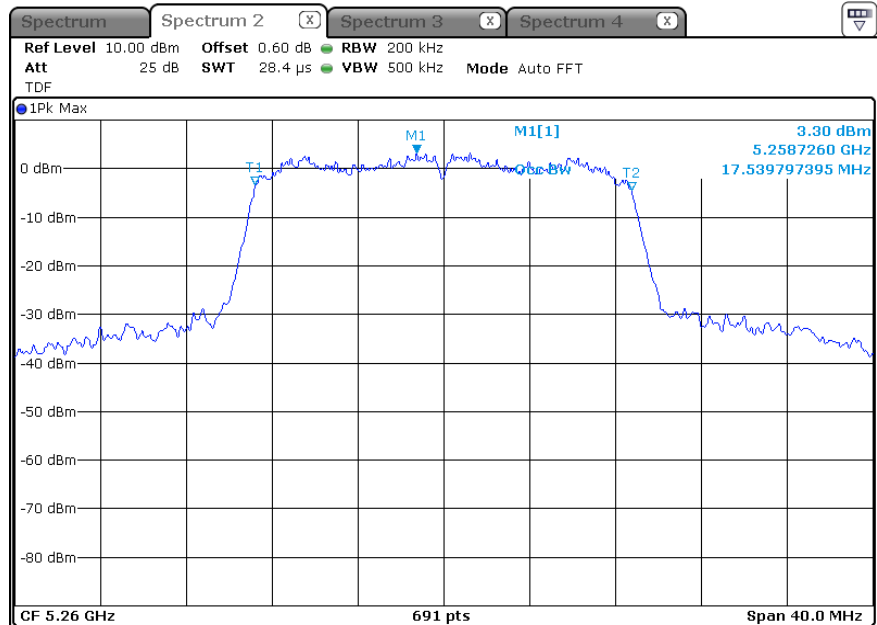

* 802.11an HT20_MIMO (ANT 1+2)_5 250 Band (26 dB Bandwidth)

-5 260 MHz

ANT 1(EBW)

ANT 1(OBW)

ANT 2(EBW)

ANT 2(OBW)

-5 280 MHz

ANT 1(EBW)

ANT 1(OBW)

ANT 2(EBW)

ANT 2(OBW)

-5 320 MHz

ANT 1(EBW)

ANT 1(OBW)

ANT 2(EBW)

ANT 2(OBW)