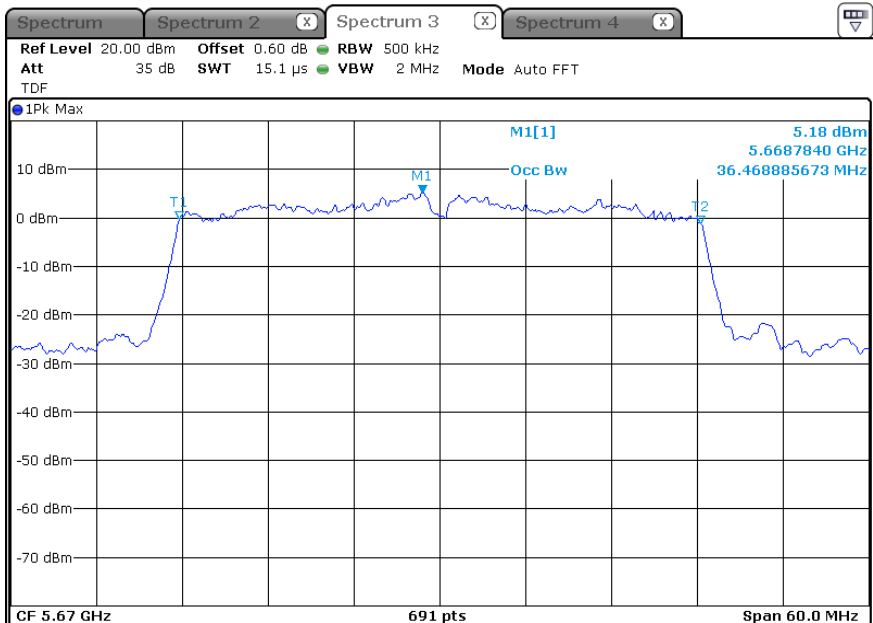

-5 310 MHz

ANT 1(EBW)

ANT 1(OBW)

ANT 2(EBW)

ANT 2(OBW)

* 802.11an HT40_MIMO (ANT 1+2)_5 470 Band (26 dB Bandwidth)

-5 510 MHz

ANT 1(EBW)

ANT 1(OBW)

ANT 2(EBW)

ANT 2(OBW)

-5 590 MHz

ANT 1(EBW)

ANT 1(OBW)

ANT 2(EBW)

ANT 2(OBW)

-5 670 MHz

ANT 1(EBW)

ANT 1(OBW)

ANT 2(EBW)

ANT 2(OBW)

* 802.11an HT40_MIMO (ANT 1+2)_5 725 Band (6 dB Bandwidth)

-5 755 MHz

ANT 1(6 dB Bandwidth)

ANT 1(OBW)

ANT 2(6 dB Bandwidth)

ANT 2(OBW)

-5 795 MHz

ANT 1(6 dB Bandwidth)

ANT 1(OBW)

ANT 26 (dB Bandwidth)

ANT 2(OBW)