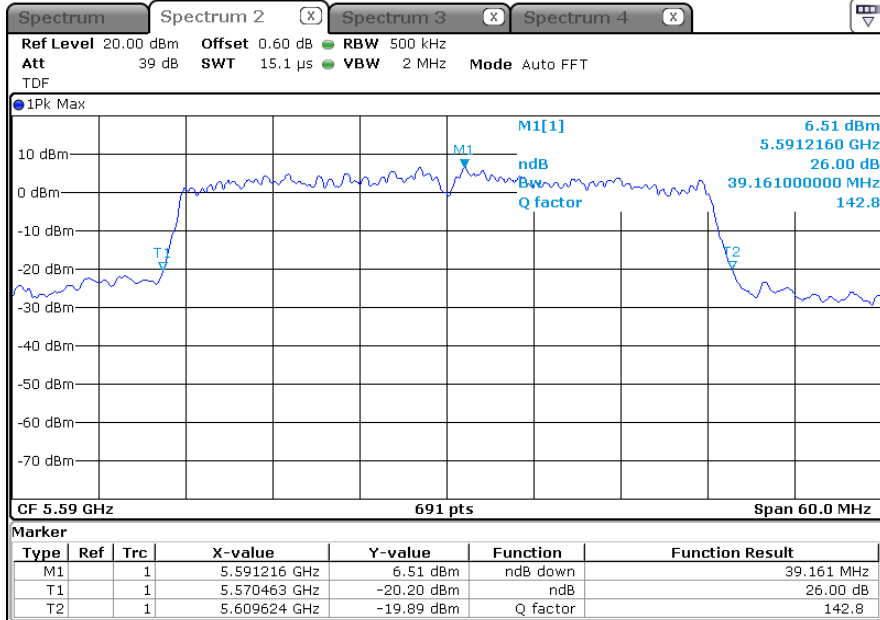

-5 310 MHz

ANT 1(EBW)

ANT 1(OBW)

ANT 2(EBW)

ANT 2(OBW)

* 802.11an HT40_MIMO (ANT 1+2)_5 470 Band (26 dB Bandwidth)

-5 510 MHz

ANT 1(EBW)

ANT 1(OBW)

ANT 2(EBW)

ANT 2(OBW)

-5 590 MHz

ANT 1(EBW)

ANT 1(OBW)

ANT 2(EBW)

ANT 2(OBW)

-5 670 MHz

ANT 1(EBW)

ANT 1(OBW)

ANT 2(EBW)

ANT 2(OBW)

* 802.11an HT40_MIMO (ANT 1+2)_5 725 Band (6 dB Bandwidth)

-5 755 MHz

ANT 1(6 dB Bandwidth)

ANT 1(OBW)

ANT 2(6 dB Bandwidth)

ANT 2(OBW)

-5 795 MHz

ANT 1(6 dB Bandwidth)

ANT 1(OBW)

ANT 26 (dB Bandwidth)

ANT 2(OBW)