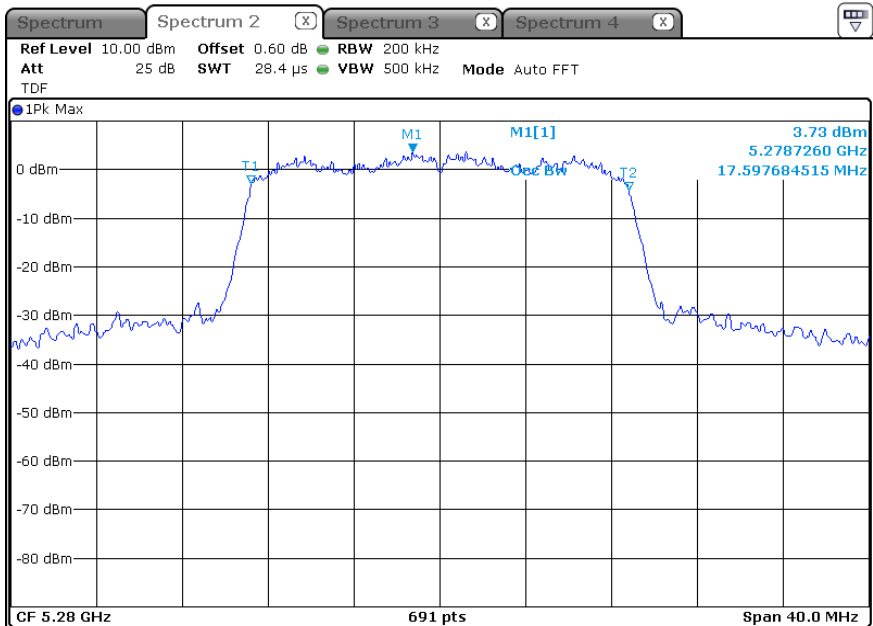

* 802.11an HT20_MIMO (ANT 1+2)_5 250 Band (26 dB Bandwidth)

-5 260 MHz

ANT 1(EBW)

ANT 1(OBW)

ANT 2(EBW)

ANT 2(OBW)

-5 280 MHz

ANT 1(EBW)

ANT 1(OBW)

ANT 2(EBW)

ANT 2(OBW)

-5 320 MHz

ANT 1(EBW)

ANT 1(OBW)

ANT 2(EBW)

ANT 2(OBW)