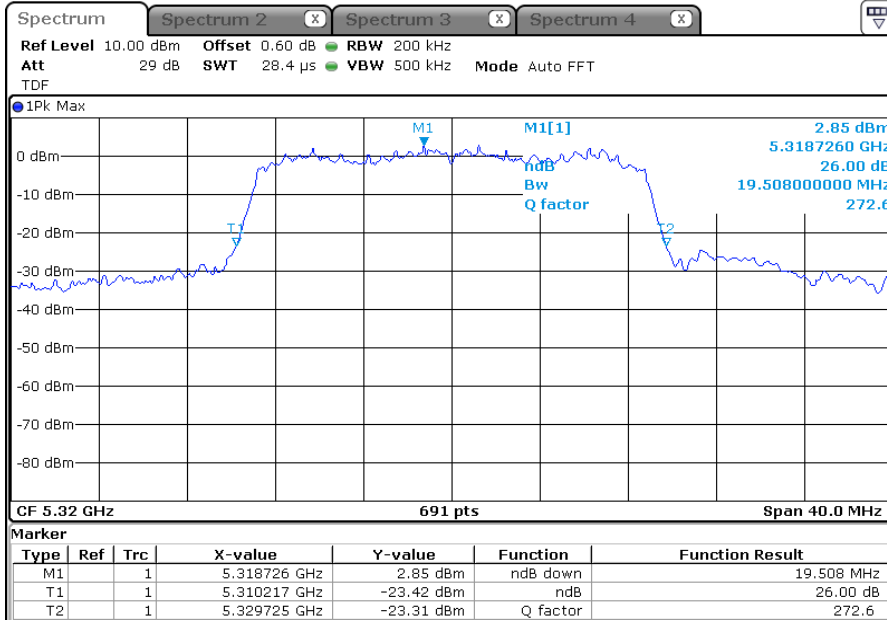

* 802.11an HT20_MIMO (ANT 1+2)_5 250 Band (26 dB Bandwidth)

-5 260 MHz

ANT 1(EBW)

ANT 1(OBW)

ANT 2(EBW)

ANT 2(OBW)

-5 280 MHz

ANT 1(EBW)

ANT 1(OBW)

ANT 2(EBW)

ANT 2(OBW)

-5 320 MHz

ANT 1(EBW)

ANT 1(OBW)

ANT 2(EBW)

ANT 2(OBW)

* 802.11an HT20_MIMO (ANT 1+2) 5 470 Band (26 dB Bandwidth)

-5 500 MHz

ANT 1(EBW)

ANT 1(OBW)

ANT 2(EBW)

ANT 2(OBW)

-5 580 MHz

ANT 1(EBW)

ANT 1(OBW)

ANT 2(EBW)

ANT 2(OBW)

-5 700 MHz

ANT 1(EBW)

ANT 1(OBW)

ANT 2(EBW)

ANT 2(OBW)