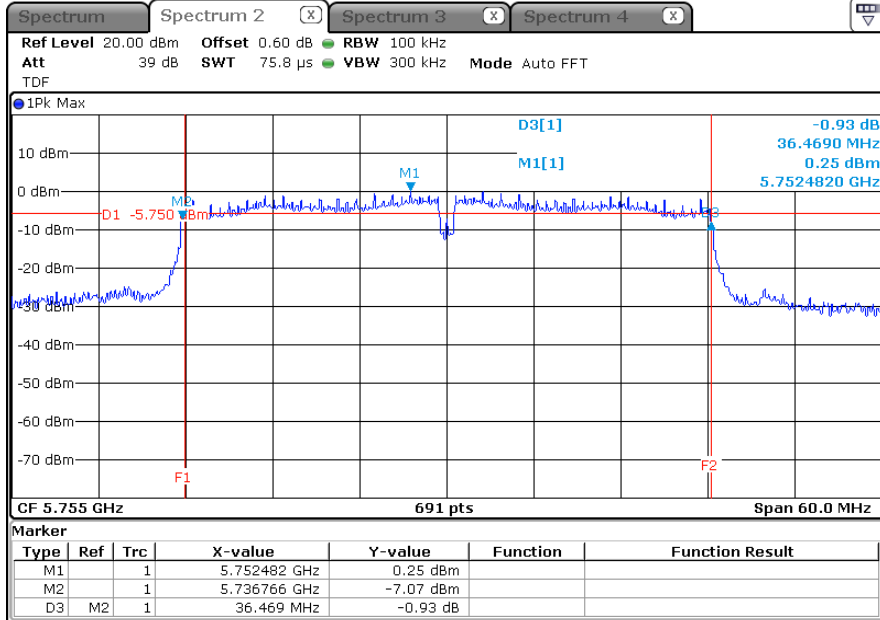

ANT 1(OBW)

ANT 2(EBW)

ANT 2(OBW)

-5 590 MHz

ANT 1(EBW)

ANT 1(OBW)

ANT 2(EBW)

ANT 2(OBW)

-5 670 MHz

ANT 1(EBW)

ANT 1(OBW)

ANT 2(EBW)

ANT 2(OBW)

* 802.11an HT40_MIMO (ANT 1+2)_5 725 Band (6 dB Bandwidth)

-5 755 MHz

ANT 1(6 dB Bandwidth)

ANT 1(OBW)

ANT 2(6 dB Bandwidth)

ANT 2(OBW)

-5 795 MHz

ANT 1(6 dB Bandwidth)

ANT 1(OBW)

ANT 26 (dB Bandwidth)

ANT 2(OBW)