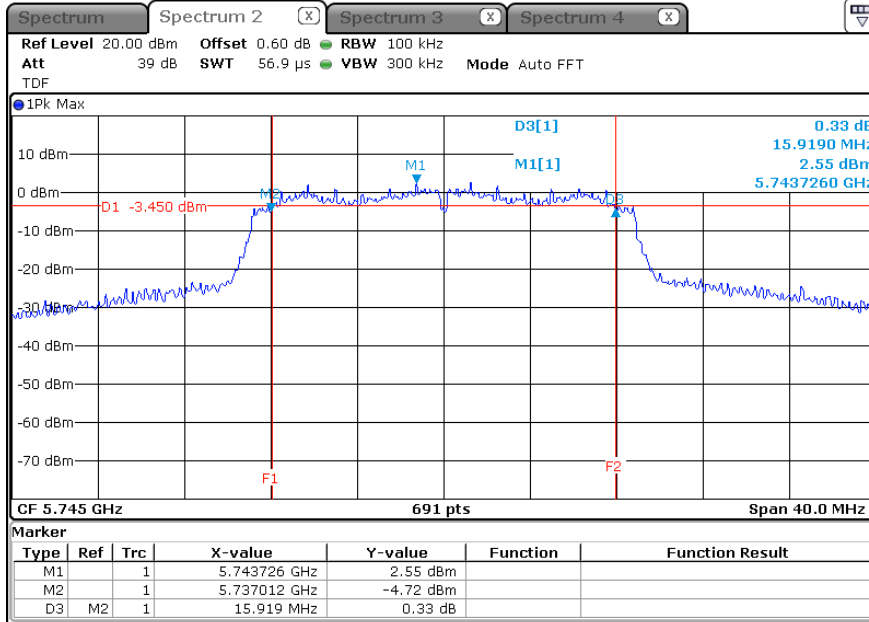

ANT 1(OBW)

ANT 2(EBW)

ANT 2(OBW)

-5 700 MHz

ANT 1(EBW)

ANT 1(OBW)

ANT 2(EBW)

ANT 2(OBW)

* 802.11an HT20_MIMO (ANT 1+2)_5 725 Band (6 dB Bandwidth)

-5 745 MHz

ANT 1(6 dB Bandwidth)

ANT 1(OBW)

ANT 26 (dB Bandwidth)

ANT 2(OBW)

-5 785 MHz

ANT 1(6 dB Bandwidth)

ANT 1(OBW)

ANT 2(6 dB Bandwidth)

ANT 2(OBW)

-5 825 MHz

ANT 1(6 dB Bandwidth)

ANT 1(OBW)

ANT 2(6 dB Bandwidth)

ANT 2(OBW)