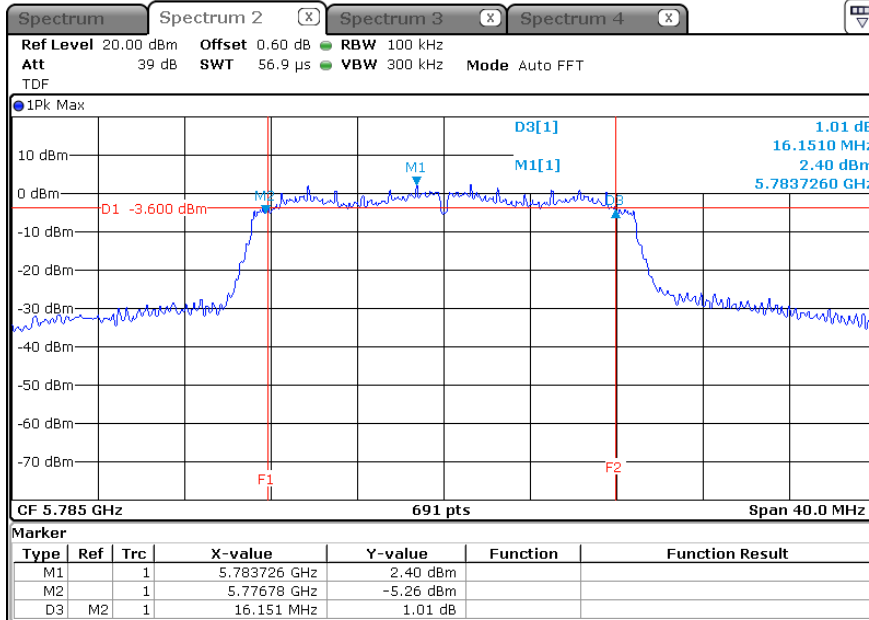

ANT 1(OBW)

ANT 2(EBW)

ANT 2(OBW)

-5 700 MHz

ANT 1(EBW)

ANT 1(OBW)

ANT 2(EBW)

ANT 2(OBW)

* 802.11an HT20_MIMO (ANT 1+2)_5 725 Band (6 dB Bandwidth)

-5 745 MHz

ANT 1(6 dB Bandwidth)

ANT 1(OBW)

ANT 26 (dB Bandwidth)

ANT 2(OBW)

-5 785 MHz

ANT 1(6 dB Bandwidth)

ANT 1(OBW)

ANT 2(6 dB Bandwidth)

ANT 2(OBW)

-5 825 MHz

ANT 1(6 dB Bandwidth)

ANT 1(OBW)

ANT 2(6 dB Bandwidth)

ANT 2(OBW)