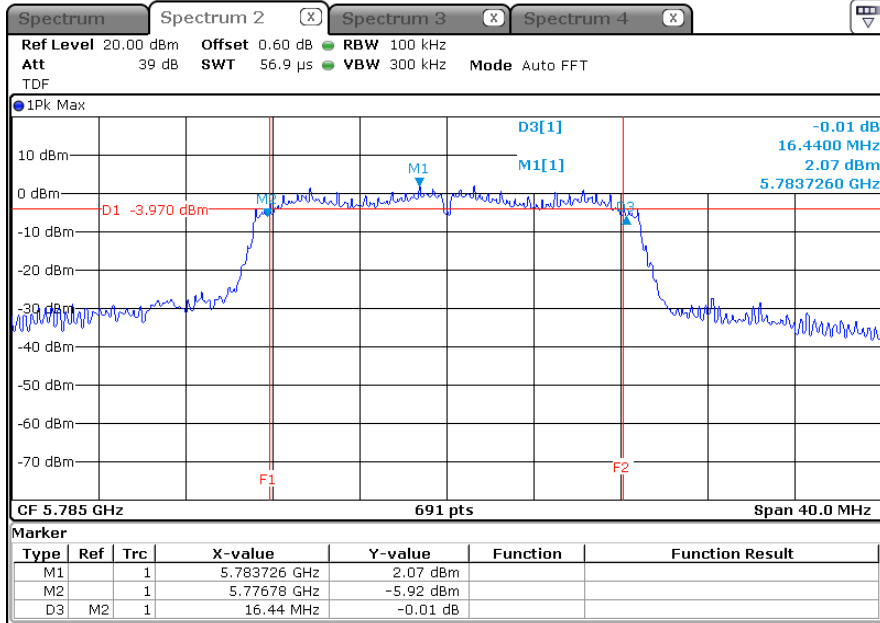

ANT 1(OBW)

ANT 2(EBW)

ANT 2(OBW)

-5 700 MHz

ANT 1(EBW)

ANT 1(OBW)

ANT 2(EBW)

ANT 2(OBW)

* 802.11an HT20_MIMO (ANT 1+2)_5 725 Band (6 dB Bandwidth)

-5 745 MHz

ANT 1(6 dB Bandwidth)

ANT 1(OBW)

ANT 26 (dB Bandwidth)

ANT 2(OBW)

-5 785 MHz

ANT 1(6 dB Bandwidth)

ANT 1(OBW)

ANT 2(6 dB Bandwidth)

ANT 2(OBW)

-5 825 MHz

ANT 1(6 dB Bandwidth)

ANT 1(OBW)

ANT 2(6 dB Bandwidth)

ANT 2(OBW)