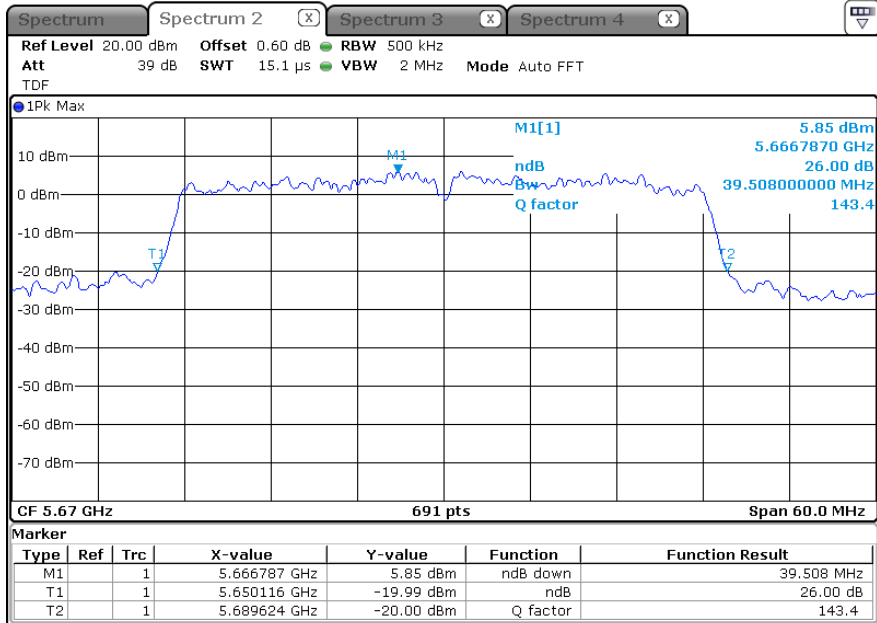

ANT 1(OBW)

ANT 2(EBW)

ANT 2(OBW)

-5 590 MHz

ANT 1(EBW)

ANT 1(OBW)

ANT 2(EBW)

ANT 2(OBW)

-5 670 MHz

ANT 1(EBW)

ANT 1(OBW)

ANT 2(EBW)

ANT 2(OBW)

* 802.11an HT40_MIMO (ANT 1+2)_5 725 Band (6 dB Bandwidth)

-5 755 MHz

ANT 1(6 dB Bandwidth)

ANT 1(OBW)

ANT 2(6 dB Bandwidth)

ANT 2(OBW)

-5 795 MHz

ANT 1(6 dB Bandwidth)

ANT 1(OBW)

ANT 26 (dB Bandwidth)

ANT 2(OBW)