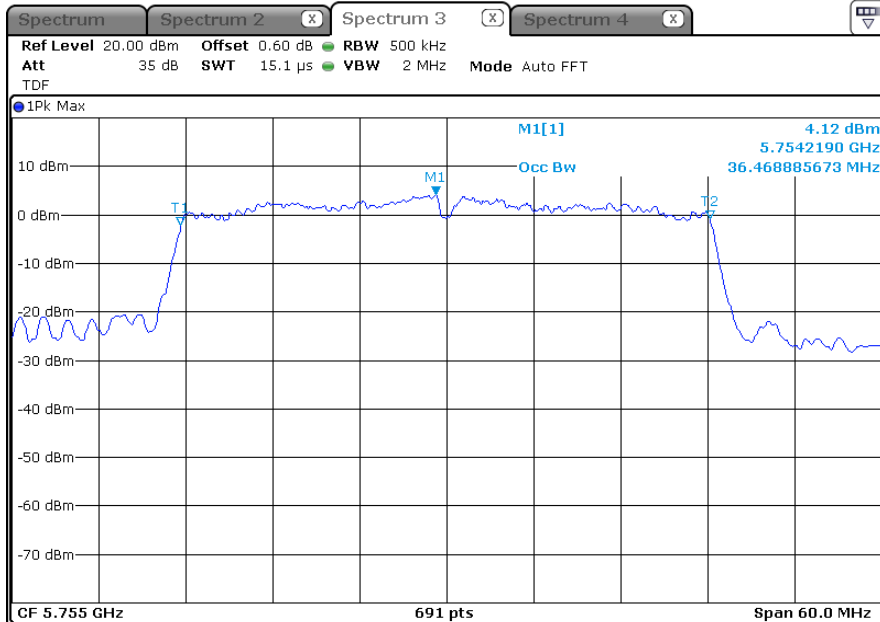

* 802.11an HT40_ANT 1_5 725 Band (6 dB Bandwidth)

-5 755 MHz

ANT 1(6 dB Bandwidth)

ANT 1(OBW)