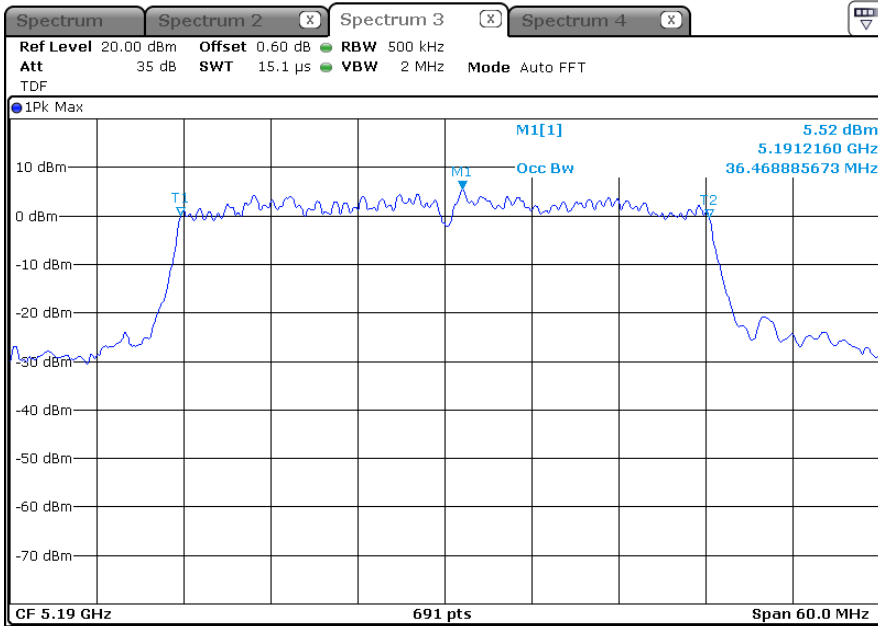

-5 190 MHz

ANT 1(EBW)

ANT 1(OBW)

ANT 2(EBW)

ANT 2(OBW)

-5 230 MHz

ANT 1(EBW)

ANT 1(OBW)

ANT 2(EBW)

ANT 2(OBW)

* 802.11an HT40_MIMO (ANT 1+2)_5 250 Band (26 dB Bandwidth)

-5 270 MHz

ANT 1(EBW)

ANT 1(OBW)

ANT 2(EBW)

ANT 2(OBW)