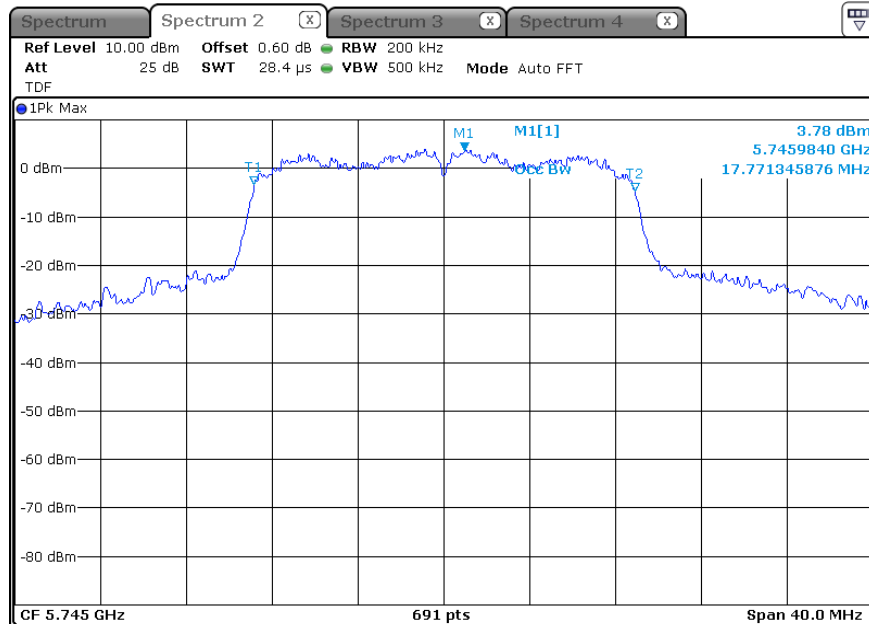

* 802.11an HT20_MIMO (ANT 1+2) 5 470 Band (26 dB Bandwidth)

-5 500 MHz

ANT 1(EBW)

ANT 1(OBW)

ANT 2(EBW)

ANT 2(OBW)

-5 580 MHz

ANT 1(EBW)

ANT 1(OBW)

ANT 2(EBW)

ANT 2(OBW)

-5 700 MHz

ANT 1(EBW)

ANT 1(OBW)

ANT 2(EBW)

ANT 2(OBW)

* 802.11an HT20_MIMO (ANT 1+2)_5 725 Band (6 dB Bandwidth)

-5 745 MHz

ANT 1(6 dB Bandwidth)

ANT 1(OBW)

ANT 26 (dB Bandwidth)

ANT 2(OBW)

-5 785 MHz

ANT 1(6 dB Bandwidth)

ANT 1(OBW)

ANT 2(6 dB Bandwidth)

ANT 2(OBW)

-5 825 MHz

ANT 1(6 dB Bandwidth)

ANT 1(OBW)

ANT 2(6 dB Bandwidth)

ANT 2(OBW)