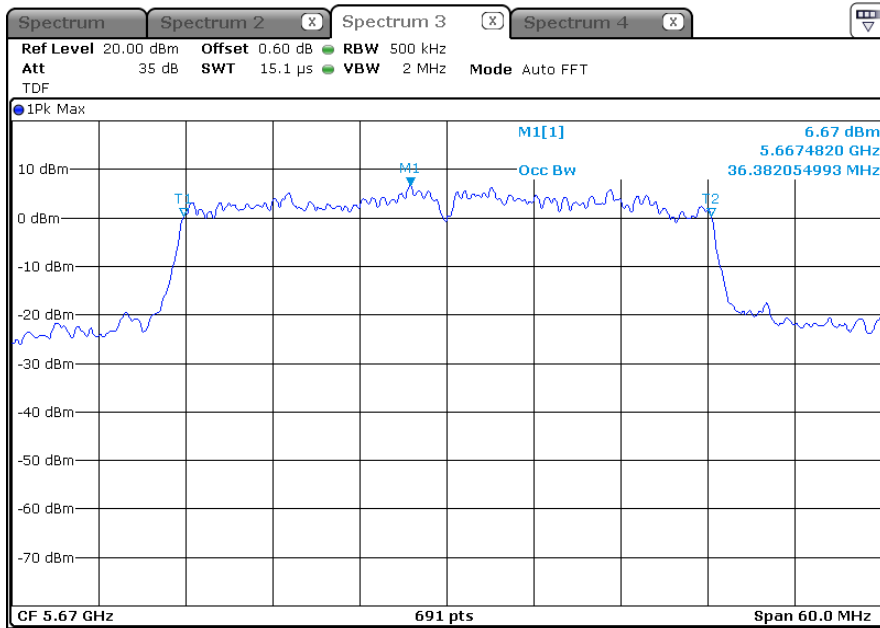

ANT 1(OBW)

ANT 2(EBW)

ANT 2(OBW)

-5 590 MHz

ANT 1(EBW)

ANT 1(OBW)

ANT 2(EBW)

ANT 2(OBW)

-5 670 MHz

ANT 1(EBW)

ANT 1(OBW)

ANT 2(EBW)

ANT 2(OBW)

* 802.11an HT40_MIMO (ANT 1+2)_5 725 Band (6 dB Bandwidth)

-5 755 MHz

ANT 1(6 dB Bandwidth)

ANT 1(OBW)

ANT 2(6 dB Bandwidth)

ANT 2(OBW)

-5 795 MHz

ANT 1(6 dB Bandwidth)

ANT 1(OBW)

ANT 26 (dB Bandwidth)

ANT 2(OBW)