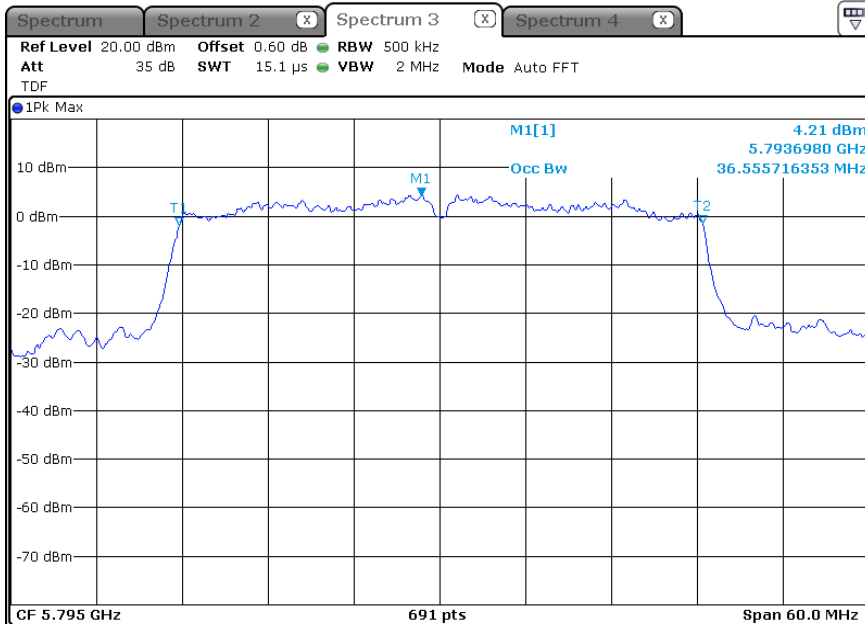

ANT 1(OBW)

ANT 2(EBW)

ANT 2(OBW)

-5 590 MHz

ANT 1(EBW)

ANT 1(OBW)

ANT 2(EBW)

ANT 2(OBW)

-5 670 MHz

ANT 1(EBW)

ANT 1(OBW)

ANT 2(EBW)

ANT 2(OBW)

* 802.11an HT40_MIMO (ANT 1+2)_5 725 Band (6 dB Bandwidth)

-5 755 MHz

ANT 1(6 dB Bandwidth)

ANT 1(OBW)

ANT 2(6 dB Bandwidth)

ANT 2(OBW)

-5 795 MHz

ANT 1(6 dB Bandwidth)

ANT 1(OBW)

ANT 26 (dB Bandwidth)

ANT 2(OBW)