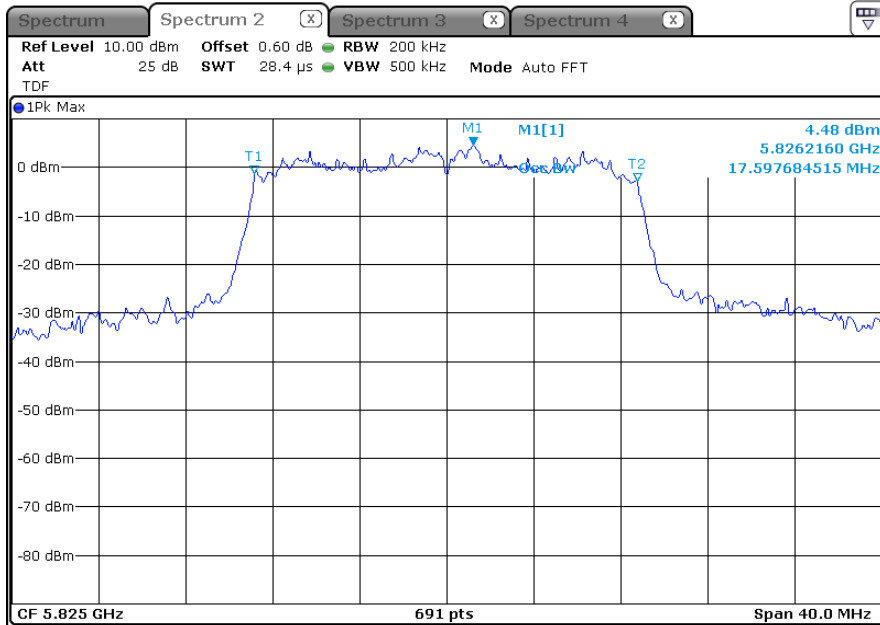

ANT 1(OBW)

ANT 2(6 dB Bandwidth)

ANT 2(OBW)

-5 825 MHz

ANT 1(6 dB Bandwidth)

ANT 1(OBW)

ANT 2(6 dB Bandwidth)

ANT 2(OBW)

* 802.11an HT40_ANT 1_5 150 Band (26 dB Bandwidth)

-5 190 MHz

ANT 1(EBW)

ANT 1(OBW)

-5 230 MHz

ANT 1(EBW)

ANT 1(OBW)

* 802.11an HT40_ANT 1_5 250 Band (26 dB Bandwidth)