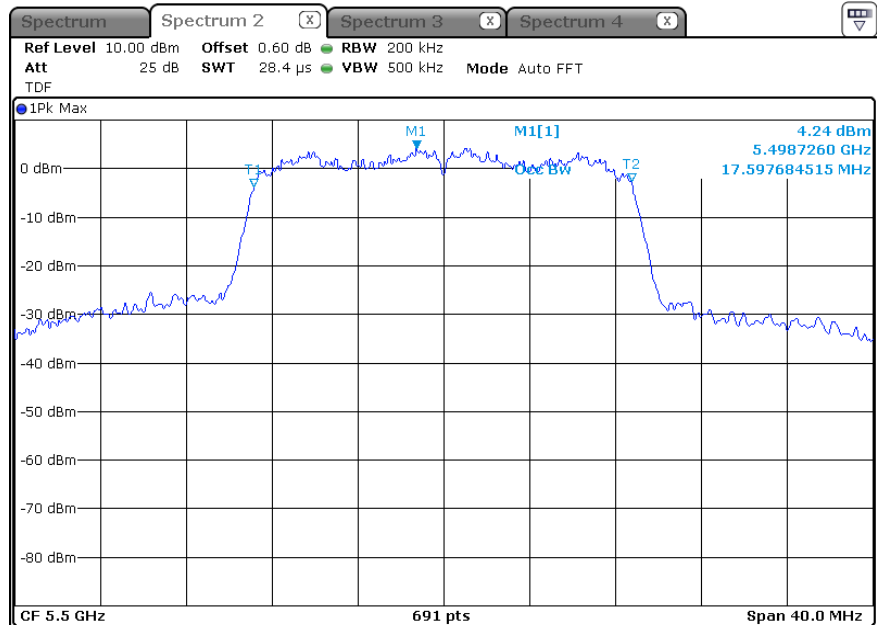

ANT 1(OBW)

ANT 2(EBW)

ANT 2(OBW)

-5 320 MHz

ANT 1(EBW)

ANT 1(OBW)

ANT 2(EBW)

ANT 2(OBW)

* 802.11an HT20_MIMO (ANT 1+2) 5 470 Band (26 dB Bandwidth)

-5 500 MHz

ANT 1(EBW)

ANT 1(OBW)

ANT 2(EBW)

ANT 2(OBW)

-5 580 MHz

ANT 1(EBW)

ANT 1(OBW)

ANT 2(EBW)

ANT 2(OBW)

-5 700 MHz

ANT 1(EBW)

ANT 1(OBW)

ANT 2(EBW)

ANT 2(OBW)