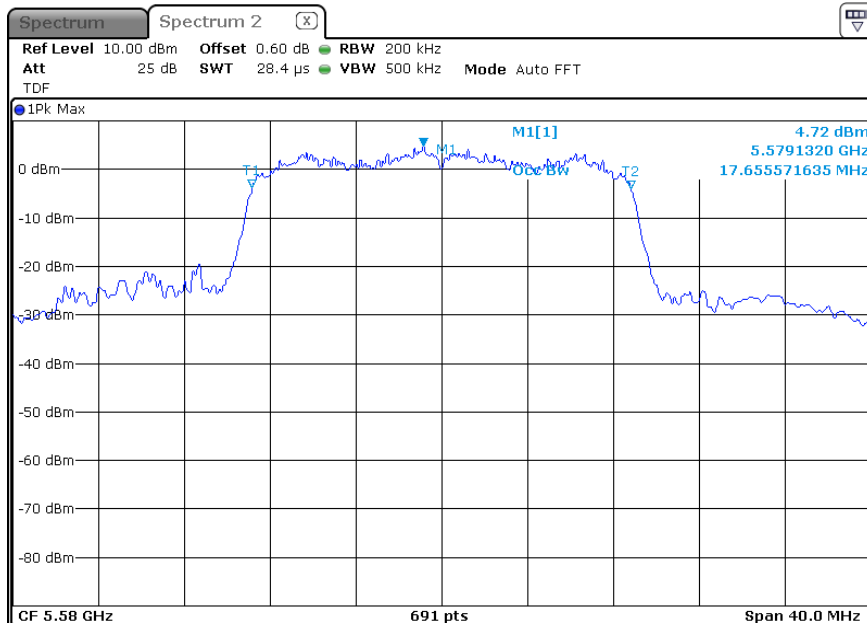

ANT 1(OBW)

ANT 2(EBW)

ANT 2(OBW)

-5 320 MHz

ANT 1(EBW)

ANT 1(OBW)

ANT 2(EBW)

ANT 2(OBW)

* 802.11an HT20_MIMO (ANT 1+2) 5 470 Band (26 dB Bandwidth)

-5 500 MHz

ANT 1(EBW)

ANT 1(OBW)

ANT 2(EBW)

ANT 2(OBW)

-5 580 MHz

ANT 1(EBW)

ANT 1(OBW)

ANT 2(EBW)

ANT 2(OBW)

-5 700 MHz

ANT 1(EBW)

ANT 1(OBW)

ANT 2(EBW)

ANT 2(OBW)

* 802.11an HT20_MIMO (ANT 1+2)_5 725 Band (6 dB Bandwidth)

-5 745 MHz

ANT 1(6 dB Bandwidth)

ANT 1(OBW)

ANT 26 (dB Bandwidth)

ANT 2(OBW)

-5 785 MHz

ANT 1(6 dB Bandwidth)