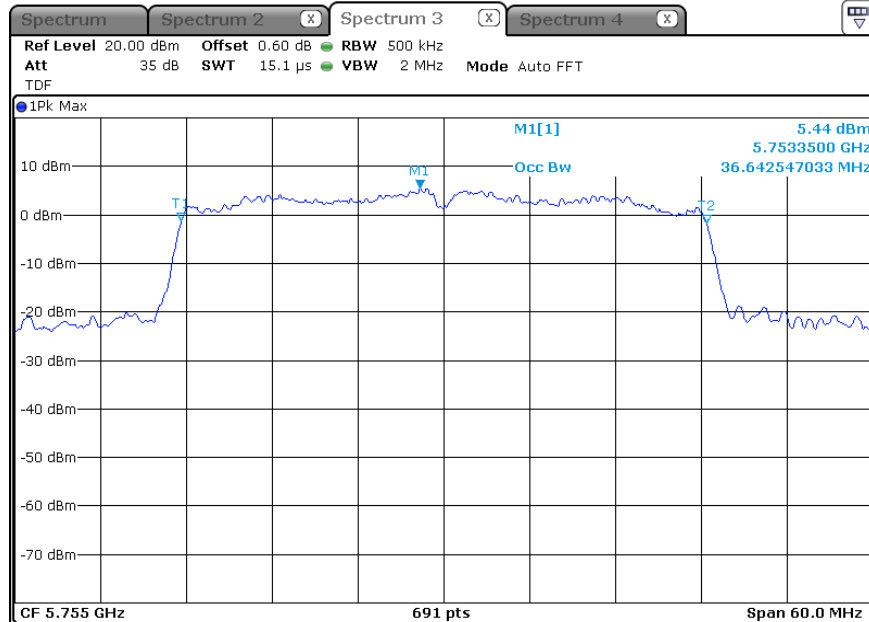

ANT 1(OBW)

ANT 2(EBW)

ANT 2(OBW)

-5 590 MHz

ANT 1(EBW)

ANT 1(OBW)

ANT 2(EBW)

ANT 2(OBW)

-5 670 MHz

ANT 1(EBW)

ANT 1(OBW)

ANT 2(EBW)

ANT 2(OBW)

* 802.11an HT40_MIMO (ANT 1+2)_5 725 Band (6 dB Bandwidth)

-5 755 MHz

ANT 1(6 dB Bandwidth)

ANT 1(OBW)

ANT 2(6 dB Bandwidth)

ANT 2(OBW)

-5 795 MHz

ANT 1(6 dB Bandwidth)

ANT 1(OBW)

ANT 26 (dB Bandwidth)

ANT 2(OBW)