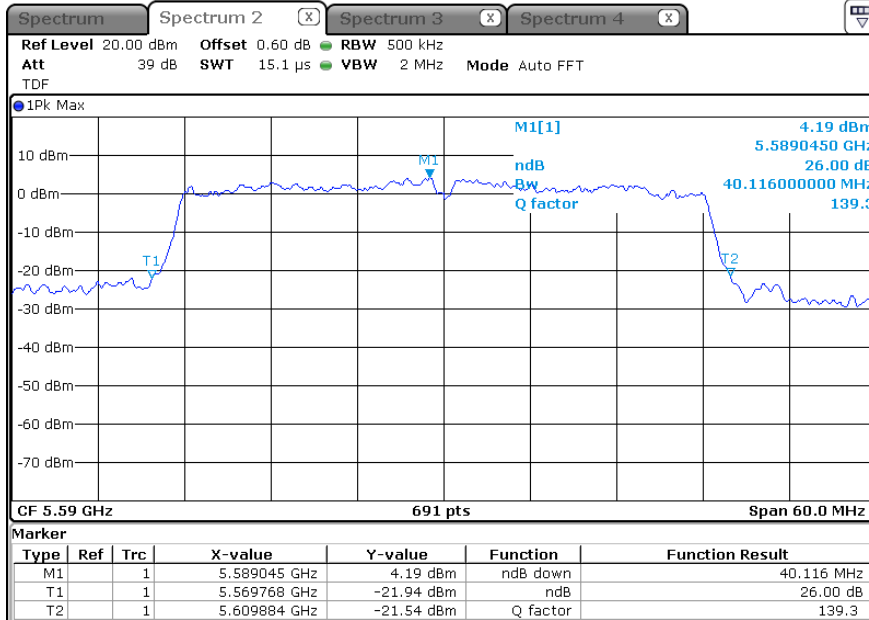

-5 310 MHz

ANT 1(EBW)

ANT 1(OBW)

ANT 2(EBW)

ANT 2(OBW)

* 802.11an HT40_MIMO (ANT 1+2)_5 470 Band (26 dB Bandwidth)

-5 510 MHz

ANT 1(EBW)

ANT 1(OBW)

ANT 2(EBW)

ANT 2(OBW)

-5 590 MHz

ANT 1(EBW)

ANT 1(OBW)

ANT 2(EBW)

ANT 2(OBW)

-5 670 MHz

ANT 1(EBW)

ANT 1(OBW)

ANT 2(EBW)

ANT 2(OBW)

* 802.11an HT40_MIMO (ANT 1+2)_5 725 Band (6 dB Bandwidth)

-5 755 MHz

ANT 1(6 dB Bandwidth)

ANT 1(OBW)

ANT 2(6 dB Bandwidth)

ANT 2(OBW)

-5 795 MHz

ANT 1(6 dB Bandwidth)

ANT 1(OBW)

ANT 26 (dB Bandwidth)

ANT 2(OBW)