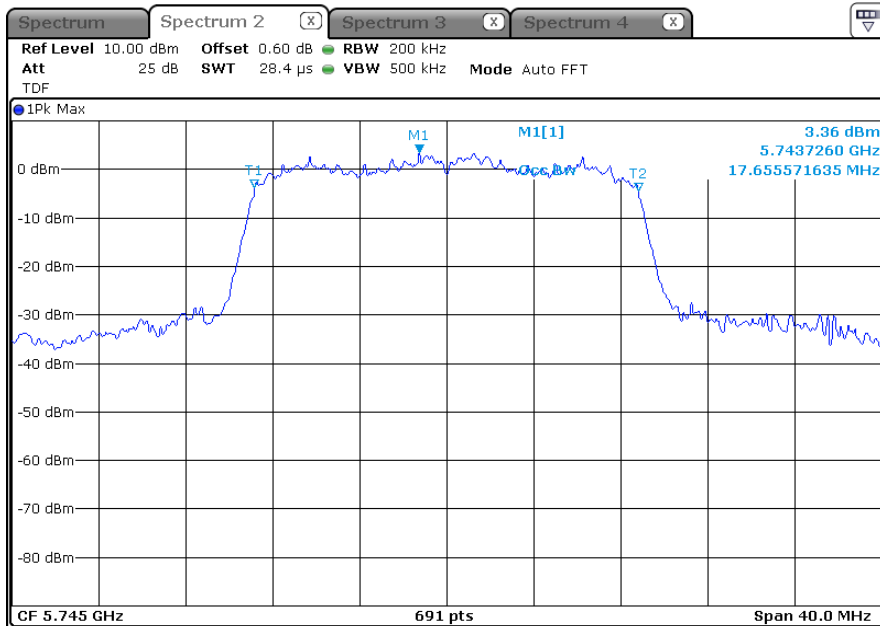

ANT 1(OBW)

ANT 2(EBW)

ANT 2(OBW)

-5 700 MHz

ANT 1(EBW)

ANT 1(OBW)

ANT 2(EBW)

ANT 2(OBW)

* 802.11an HT20_MIMO (ANT 1+2)_5 725 Band (6 dB Bandwidth)

-5 745 MHz

ANT 1(6 dB Bandwidth)

ANT 1(OBW)

ANT 26 (dB Bandwidth)

ANT 2(OBW)

-5 785 MHz

ANT 1(6 dB Bandwidth)

ANT 1(OBW)

ANT 2(6 dB Bandwidth)

ANT 2(OBW)

-5 825 MHz

ANT 1(6 dB Bandwidth)

ANT 1(OBW)

ANT 2(6 dB Bandwidth)

ANT 2(OBW)