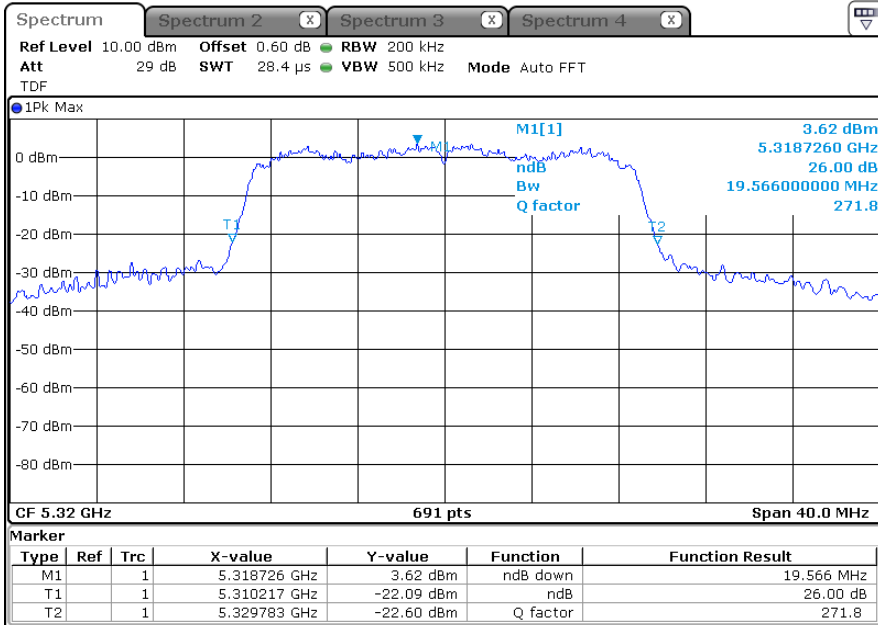

* 802.11an HT20_MIMO (ANT 1+2)_5 250 Band (26 dB Bandwidth)

-5 260 MHz

ANT 1(EBW)

ANT 1(OBW)

ANT 2(EBW)

ANT 2(OBW)

-5 280 MHz

ANT 1(EBW)

ANT 1(OBW)

ANT 2(EBW)

ANT 2(OBW)

-5 320 MHz

ANT 1(EBW)

ANT 1(OBW)

ANT 2(EBW)

ANT 2(OBW)

* 802.11an HT20_MIMO (ANT 1+2) 5 470 Band (26 dB Bandwidth)

-5 500 MHz

ANT 1(EBW)

ANT 1(OBW)

ANT 2(EBW)

ANT 2(OBW)

-5 580 MHz

ANT 1(EBW)

ANT 1(OBW)

ANT 2(EBW)

ANT 2(OBW)

-5 700 MHz

ANT 1(EBW)

ANT 1(OBW)

ANT 2(EBW)

ANT 2(OBW)