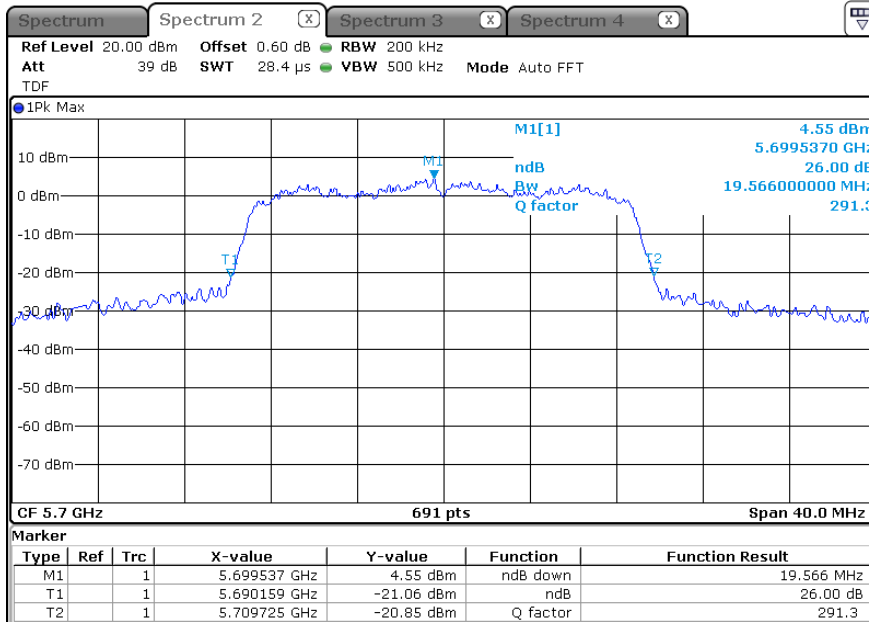

* 802.11an HT20_MIMO (ANT 1+2) 5 470 Band (26 dB Bandwidth)

-5 500 MHz

ANT 1(EBW)

ANT 1(OBW)

ANT 2(EBW)

ANT 2(OBW)

-5 580 MHz

ANT 1(EBW)

ANT 1(OBW)

ANT 2(EBW)

ANT 2(OBW)

-5 700 MHz

ANT 1(EBW)

ANT 1(OBW)

ANT 2(EBW)

ANT 2(OBW)

* 802.11an HT20_MIMO (ANT 1+2)_5 725 Band (6 dB Bandwidth)

-5 745 MHz

ANT 1(6 dB Bandwidth)

ANT 1(OBW)

ANT 26 (dB Bandwidth)

ANT 2(OBW)

-5 785 MHz

ANT 1(6 dB Bandwidth)

ANT 1(OBW)

ANT 2(6 dB Bandwidth)

ANT 2(OBW)

-5 825 MHz

ANT 1(6 dB Bandwidth)

ANT 1(OBW)

ANT 2(6 dB Bandwidth)

ANT 2(OBW)