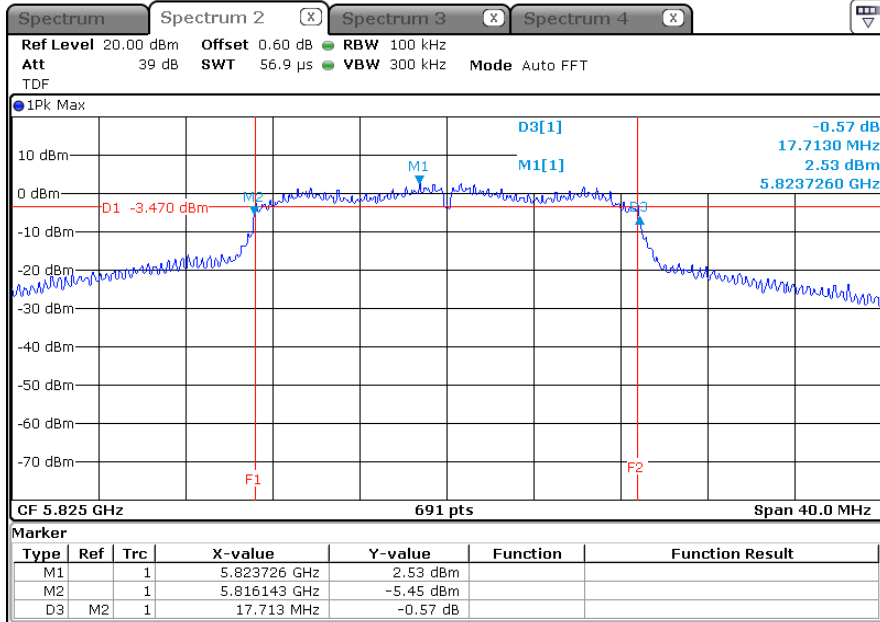

ANT 1(OBW)

ANT 2(6 dB Bandwidth)

ANT 2(OBW)

-5 825 MHz

ANT 1(6 dB Bandwidth)

ANT 1(OBW)

ANT 2(6 dB Bandwidth)

ANT 2(OBW)

* 802.11an HT40_ANT 1_5 150 Band (26 dB Bandwidth)

-5 190 MHz

ANT 1(EBW)

ANT 1(OBW)

-5 230 MHz

ANT 1(EBW)

ANT 1(OBW)

* 802.11an HT40_ANT 1_5 250 Band (26 dB Bandwidth)