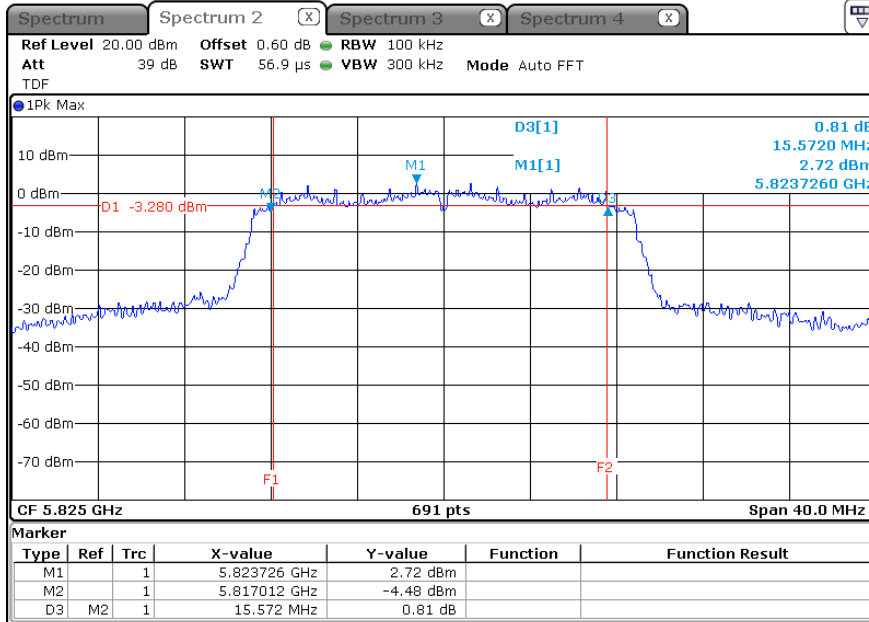

ANT 1(OBW)

ANT 2(6 dB Bandwidth)

ANT 2(OBW)

-5 825 MHz

ANT 1(6 dB Bandwidth)

ANT 1(OBW)

ANT 2(6 dB Bandwidth)

ANT 2(OBW)

* 802.11an HT40_ANT 1_5 150 Band (26 dB Bandwidth)

-5 190 MHz

ANT 1(EBW)

ANT 1(OBW)

-5 230 MHz

ANT 1(EBW)

ANT 1(OBW)

* 802.11an HT40_ANT 1_5 250 Band (26 dB Bandwidth)