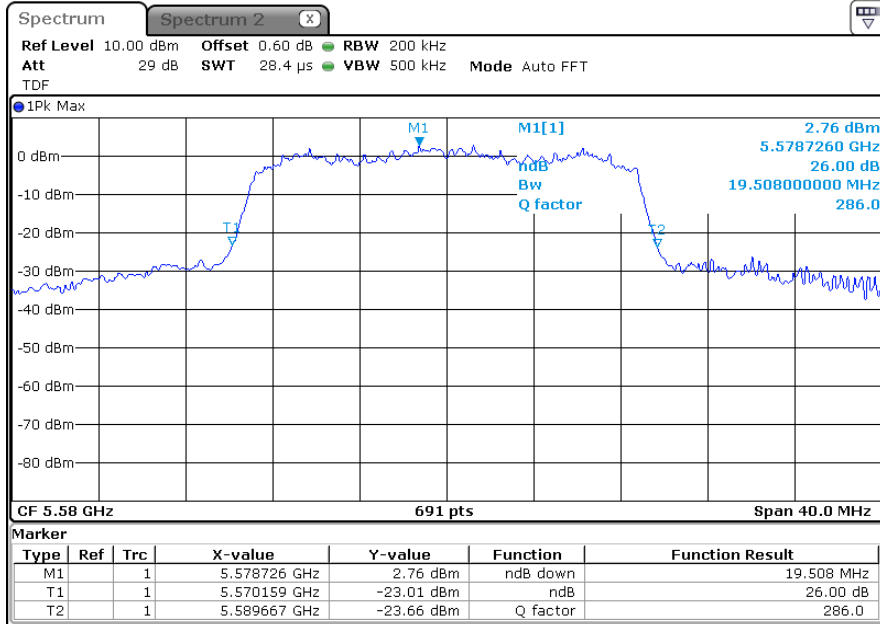

ANT 1(OBW)

ANT 2(EBW)

ANT 2(OBW)

-5 320 MHz

ANT 1(EBW)

ANT 1(OBW)

ANT 2(EBW)

ANT 2(OBW)

* 802.11an HT20_MIMO (ANT 1+2) 5 470 Band (26 dB Bandwidth)

-5 500 MHz

ANT 1(EBW)

ANT 1(OBW)

ANT 2(EBW)

ANT 2(OBW)

-5 580 MHz

ANT 1(EBW)

ANT 1(OBW)

ANT 2(EBW)

ANT 2(OBW)

-5 700 MHz

ANT 1(EBW)

ANT 1(OBW)

ANT 2(EBW)

ANT 2(OBW)