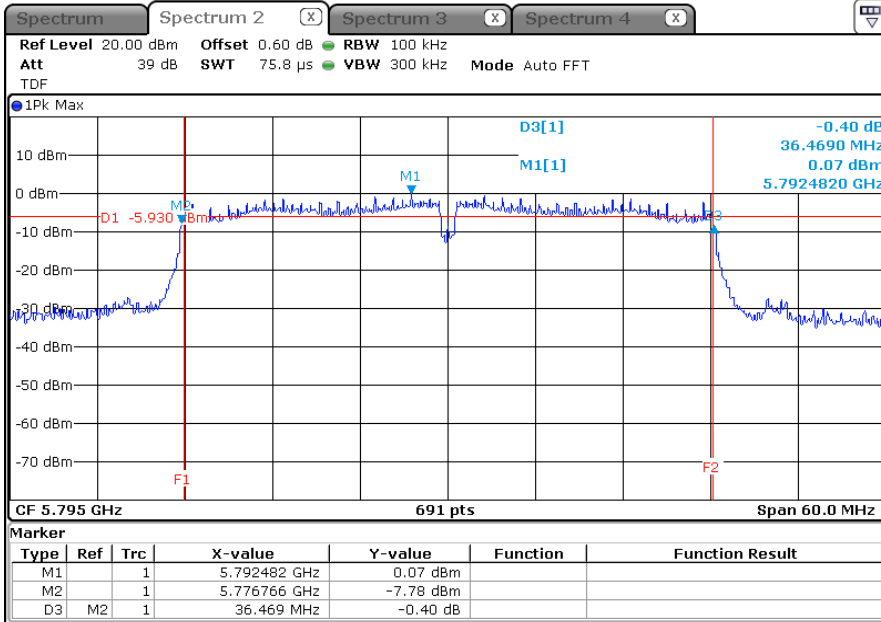

ANT 1(OBW)

ANT 2(EBW)

ANT 2(OBW)

-5 590 MHz

ANT 1(EBW)

ANT 1(OBW)

ANT 2(EBW)

ANT 2(OBW)

-5 670 MHz

ANT 1(EBW)

ANT 1(OBW)

ANT 2(EBW)

ANT 2(OBW)

* 802.11an HT40_MIMO (ANT 1+2)_5 725 Band (6 dB Bandwidth)

-5 755 MHz

ANT 1(6 dB Bandwidth)

ANT 1(OBW)

ANT 2(6 dB Bandwidth)

ANT 2(OBW)

-5 795 MHz

ANT 1(6 dB Bandwidth)

ANT 1(OBW)

ANT 26 (dB Bandwidth)

ANT 2(OBW)