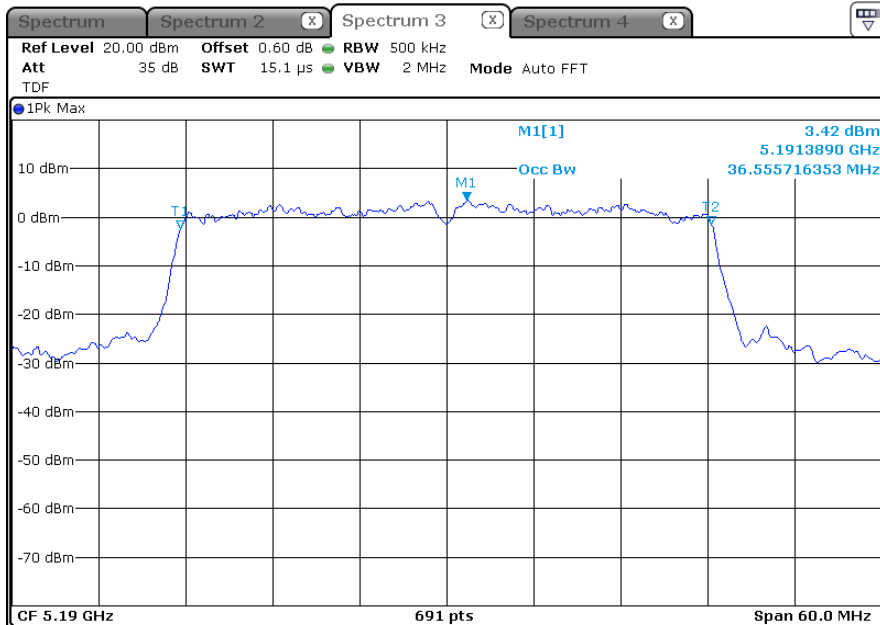

ANT 1(OBW)

ANT 2(6 dB Bandwidth)

ANT 2(OBW)

-5 825 MHz

ANT 1(6 dB Bandwidth)

ANT 1(OBW)

ANT 2(6 dB Bandwidth)

ANT 2(OBW)

* 802.11an HT40_ANT 1_5 150 Band (26 dB Bandwidth)

-5 190 MHz

ANT 1(EBW)

ANT 1(OBW)

-5 230 MHz

ANT 1(EBW)

ANT 1(OBW)

* 802.11an HT40_ANT 1_5 250 Band (26 dB Bandwidth)