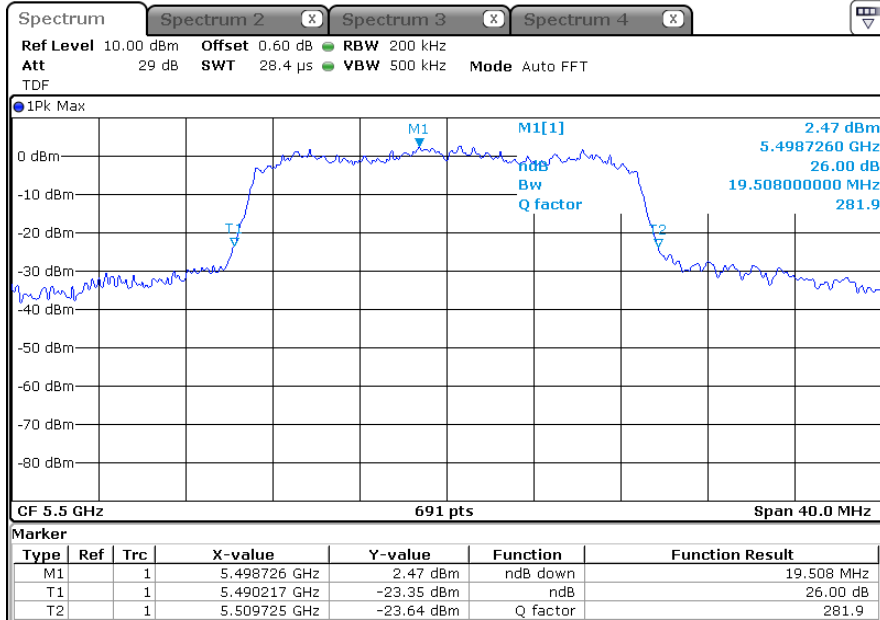

ANT 1(OBW)

ANT 2(EBW)

ANT 2(OBW)

-5 320 MHz

ANT 1(EBW)

ANT 1(OBW)

ANT 2(EBW)

ANT 2(OBW)

* 802.11an HT20_MIMO (ANT 1+2) 5 470 Band (26 dB Bandwidth)

-5 500 MHz

ANT 1(EBW)

ANT 1(OBW)

ANT 2(EBW)

ANT 2(OBW)

-5 580 MHz

ANT 1(EBW)

ANT 1(OBW)

ANT 2(EBW)

ANT 2(OBW)

-5 700 MHz

ANT 1(EBW)

ANT 1(OBW)

ANT 2(EBW)

ANT 2(OBW)

* 802.11an HT20_MIMO (ANT 1+2)_5 725 Band (6 dB Bandwidth)

-5 745 MHz

ANT 1(6 dB Bandwidth)

ANT 1(OBW)

ANT 26 (dB Bandwidth)

ANT 2(OBW)

-5 785 MHz

ANT 1(6 dB Bandwidth)