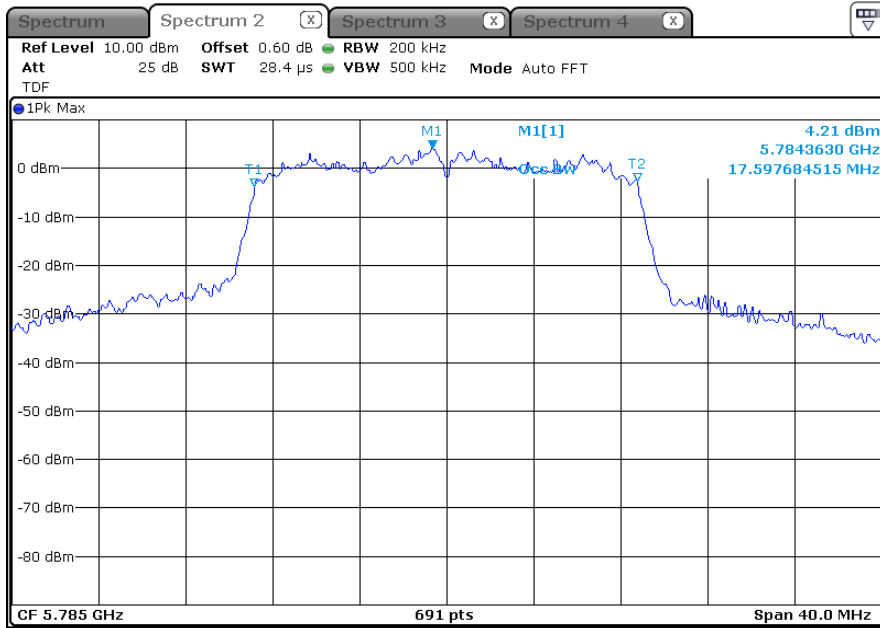

ANT 1(OBW)

ANT 2(EBW)

ANT 2(OBW)

-5 700 MHz

ANT 1(EBW)

ANT 1(OBW)

ANT 2(EBW)

ANT 2(OBW)

* 802.11an HT20_MIMO (ANT 1+2)_5 725 Band (6 dB Bandwidth)

-5 745 MHz

ANT 1(6 dB Bandwidth)

ANT 1(OBW)

ANT 26 (dB Bandwidth)

ANT 2(OBW)

-5 785 MHz

ANT 1(6 dB Bandwidth)

ANT 1(OBW)

ANT 2(6 dB Bandwidth)

ANT 2(OBW)

-5 825 MHz

ANT 1(6 dB Bandwidth)

ANT 1(OBW)

ANT 2(6 dB Bandwidth)

ANT 2(OBW)