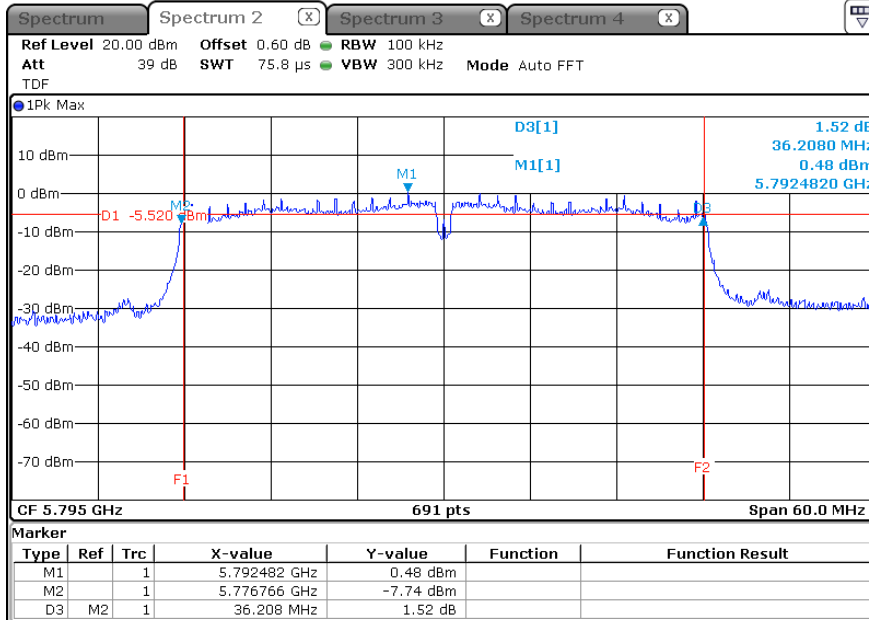

ANT 1(OBW)

ANT 2(EBW)

ANT 2(OBW)

-5 590 MHz

ANT 1(EBW)

ANT 1(OBW)

ANT 2(EBW)

ANT 2(OBW)

-5 670 MHz

ANT 1(EBW)

ANT 1(OBW)

ANT 2(EBW)

ANT 2(OBW)

* 802.11an HT40_MIMO (ANT 1+2)_5 725 Band (6 dB Bandwidth)

-5 755 MHz

ANT 1(6 dB Bandwidth)

ANT 1(OBW)

ANT 2(6 dB Bandwidth)

ANT 2(OBW)

-5 795 MHz

ANT 1(6 dB Bandwidth)

ANT 1(OBW)

ANT 26 (dB Bandwidth)

ANT 2(OBW)