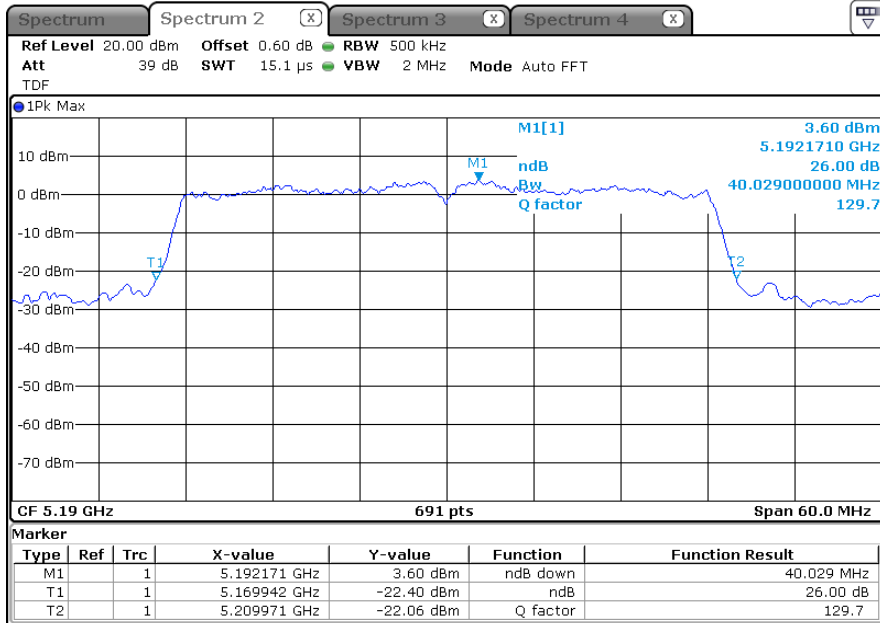

* 802.11an HT20_MIMO (ANT 1+2)_5 725 Band (6 dB Bandwidth)

-5 745 MHz

ANT 1(6 dB Bandwidth)

ANT 1(OBW)

ANT 26 (dB Bandwidth)

ANT 2(OBW)

-5 785 MHz

ANT 1(6 dB Bandwidth)

ANT 1(OBW)

ANT 2(6 dB Bandwidth)

ANT 2(OBW)

-5 825 MHz

ANT 1(6 dB Bandwidth)

ANT 1(OBW)

ANT 2(6 dB Bandwidth)

ANT 2(OBW)

* 802.11an HT40_ANT 1_5 150 Band (26 dB Bandwidth)

-5 190 MHz

ANT 1(EBW)

ANT 1(OBW)

-5 230 MHz

ANT 1(EBW)

ANT 1(OBW)

* 802.11an HT40_ANT 1_5 250 Band (26 dB Bandwidth)

ANT 1(EBW)

ANT 1(OBW)

-5 590 MHz

ANT 1(EBW)

ANT 1(OBW)

-5 670 MHz

ANT 1(EBW)

ANT 1(OBW)