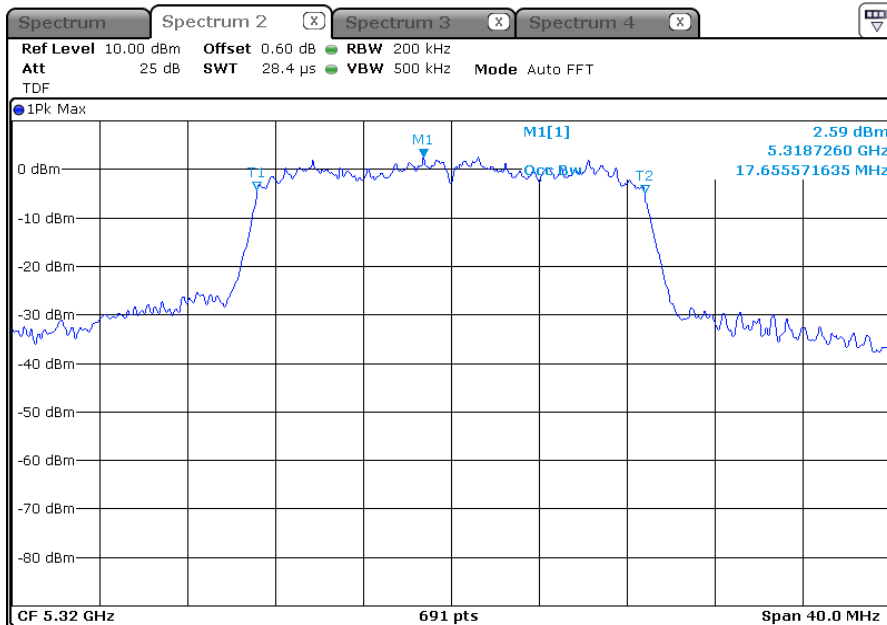

ANT 1(OBW)

ANT 2(EBW)

ANT 2(OBW)

-5 320 MHz

ANT 1(EBW)

ANT 1(OBW)

ANT 2(EBW)

ANT 2(OBW)

* 802.11an HT20_MIMO (ANT 1+2) 5 470 Band (26 dB Bandwidth)

-5 500 MHz

ANT 1(EBW)

ANT 1(OBW)

ANT 2(EBW)

ANT 2(OBW)

-5 580 MHz

ANT 1(EBW)