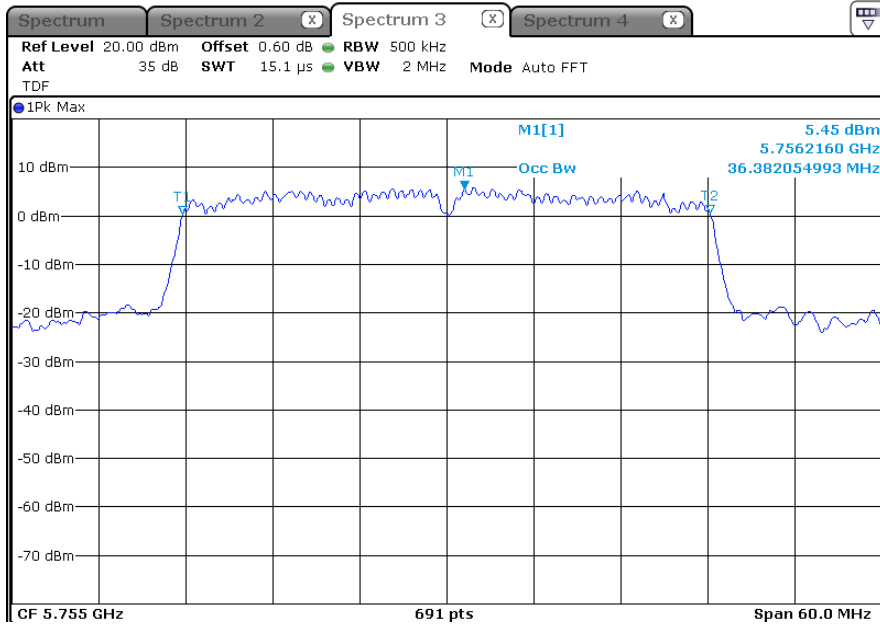

ANT 1(OBW)

ANT 2(EBW)

ANT 2(OBW)

-5 590 MHz

ANT 1(EBW)

ANT 1(OBW)

ANT 2(EBW)

ANT 2(OBW)

-5 670 MHz

ANT 1(EBW)

ANT 1(OBW)

ANT 2(EBW)

ANT 2(OBW)

* 802.11an HT40_MIMO (ANT 1+2)_5 725 Band (6 dB Bandwidth)

-5 755 MHz

ANT 1(6 dB Bandwidth)

ANT 1(OBW)

ANT 2(6 dB Bandwidth)

ANT 2(OBW)

-5 795 MHz

ANT 1(6 dB Bandwidth)

ANT 1(OBW)

ANT 26 (dB Bandwidth)

ANT 2(OBW)