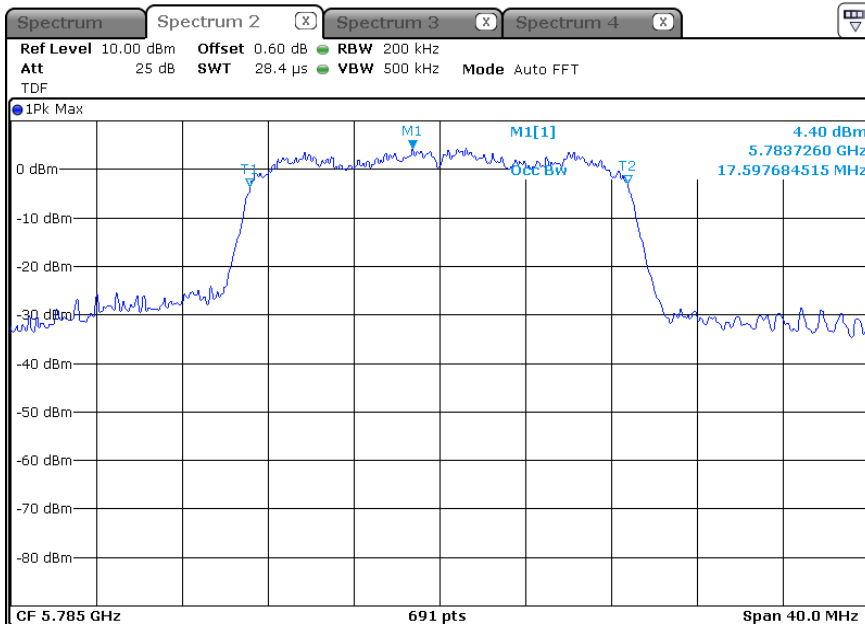

ANT 1(OBW)

ANT 2(EBW)

ANT 2(OBW)

-5 700 MHz

ANT 1(EBW)

ANT 1(OBW)

ANT 2(EBW)

ANT 2(OBW)

* 802.11an HT20_MIMO (ANT 1+2)_5 725 Band (6 dB Bandwidth)

-5 745 MHz

ANT 1(6 dB Bandwidth)

ANT 1(OBW)

ANT 26 (dB Bandwidth)

ANT 2(OBW)

-5 785 MHz

ANT 1(6 dB Bandwidth)

ANT 1(OBW)

ANT 2(6 dB Bandwidth)

ANT 2(OBW)

-5 825 MHz

ANT 1(6 dB Bandwidth)

ANT 1(OBW)

ANT 2(6 dB Bandwidth)

ANT 2(OBW)