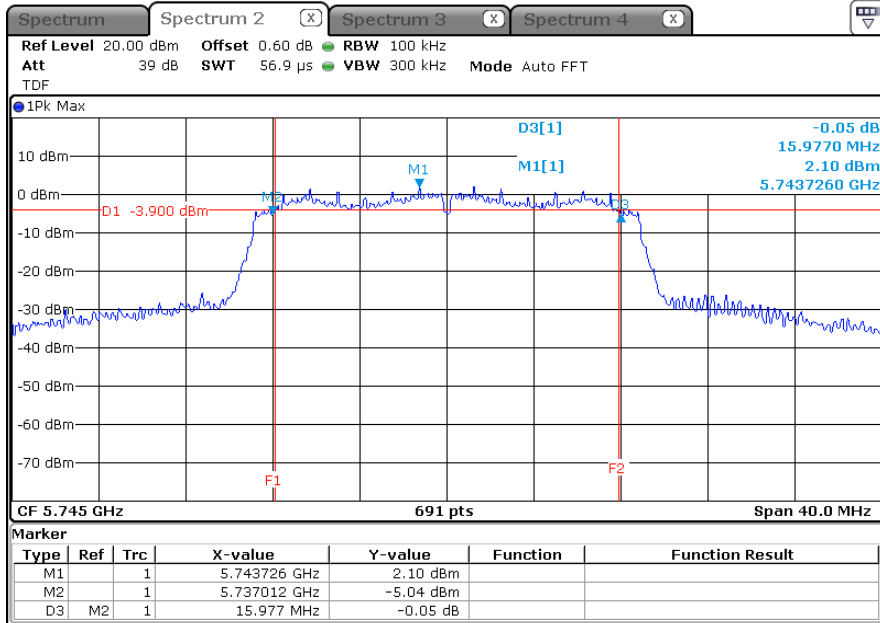

ANT 1(OBW)

ANT 2(EBW)

ANT 2(OBW)

-5 700 MHz

ANT 1(EBW)

ANT 1(OBW)

ANT 2(EBW)

ANT 2(OBW)

* 802.11an HT20_MIMO (ANT 1+2)_5 725 Band (6 dB Bandwidth)

-5 745 MHz

ANT 1(6 dB Bandwidth)

ANT 1(OBW)

ANT 26 (dB Bandwidth)

ANT 2(OBW)

-5 785 MHz

ANT 1(6 dB Bandwidth)

ANT 1(OBW)

ANT 2(6 dB Bandwidth)

ANT 2(OBW)

-5 825 MHz

ANT 1(6 dB Bandwidth)

ANT 1(OBW)

ANT 2(6 dB Bandwidth)

ANT 2(OBW)