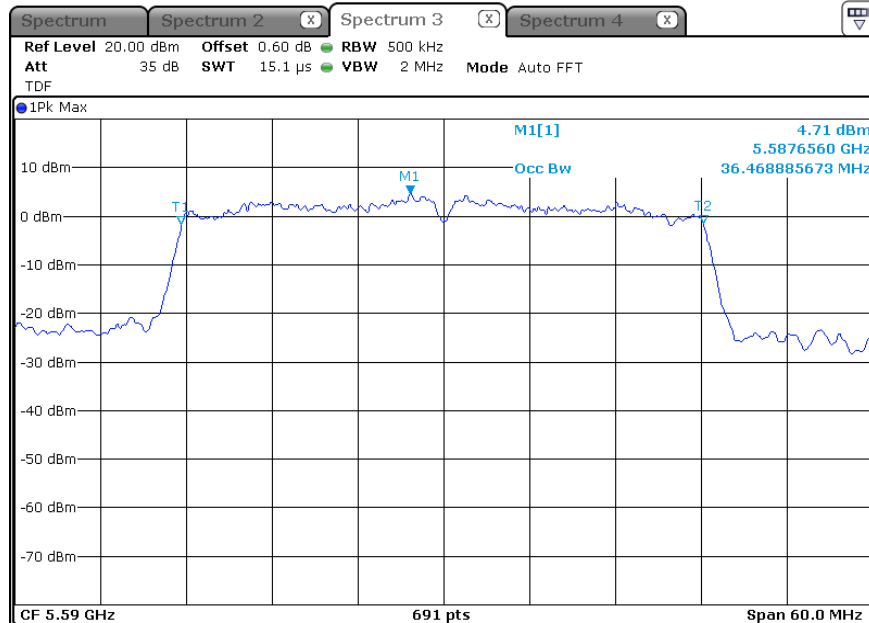

-5 310 MHz

ANT 1(EBW)

ANT 1(OBW)

ANT 2(EBW)

ANT 2(OBW)

* 802.11an HT40_MIMO (ANT 1+2)_5 470 Band (26 dB Bandwidth)

-5 510 MHz

ANT 1(EBW)

ANT 1(OBW)

ANT 2(EBW)

ANT 2(OBW)

-5 590 MHz

ANT 1(EBW)

ANT 1(OBW)

ANT 2(EBW)

ANT 2(OBW)

-5 670 MHz

ANT 1(EBW)

ANT 1(OBW)

ANT 2(EBW)

ANT 2(OBW)

* 802.11an HT40_MIMO (ANT 1+2)_5 725 Band (6 dB Bandwidth)

-5 755 MHz

ANT 1(6 dB Bandwidth)

ANT 1(OBW)

ANT 2(6 dB Bandwidth)

ANT 2(OBW)

-5 795 MHz

ANT 1(6 dB Bandwidth)

ANT 1(OBW)

ANT 26 (dB Bandwidth)

ANT 2(OBW)