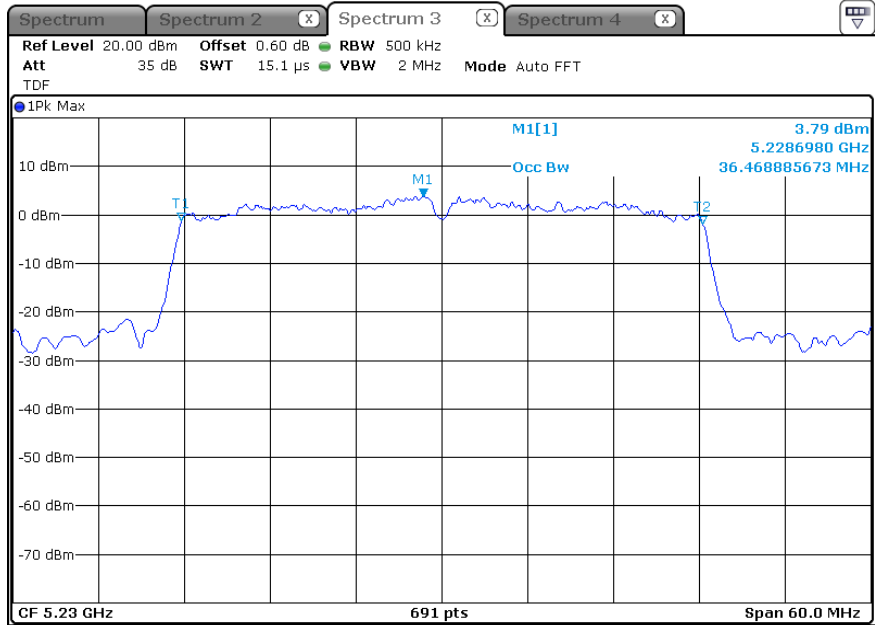

-5 190 MHz

ANT 1(EBW)

ANT 1(OBW)

ANT 2(EBW)

ANT 2(OBW)

-5 230 MHz

ANT 1(EBW)

ANT 1(OBW)

ANT 2(EBW)

ANT 2(OBW)

* 802.11an HT40_MIMO (ANT 1+2)_5 250 Band (26 dB Bandwidth)

-5 270 MHz

ANT 1(EBW)

ANT 1(OBW)

ANT 2(EBW)

ANT 2(OBW)