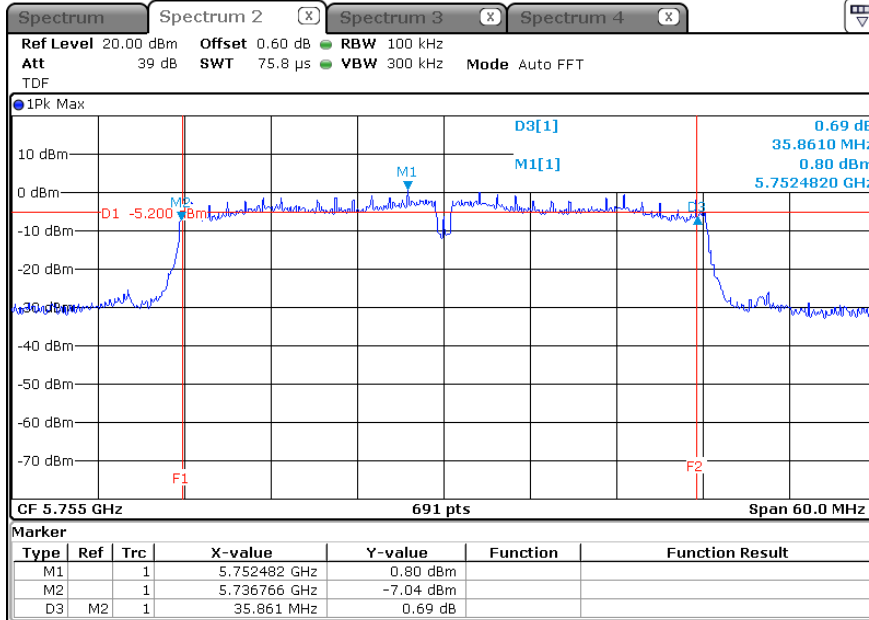

ANT 1(OBW)

ANT 2(EBW)

ANT 2(OBW)

-5 590 MHz

ANT 1(EBW)

ANT 1(OBW)

ANT 2(EBW)

ANT 2(OBW)

-5 670 MHz

ANT 1(EBW)

ANT 1(OBW)

ANT 2(EBW)

ANT 2(OBW)

* 802.11an HT40_MIMO (ANT 1+2)_5 725 Band (6 dB Bandwidth)

-5 755 MHz

ANT 1(6 dB Bandwidth)

ANT 1(OBW)

ANT 2(6 dB Bandwidth)

ANT 2(OBW)

-5 795 MHz

ANT 1(6 dB Bandwidth)

ANT 1(OBW)

ANT 26 (dB Bandwidth)

ANT 2(OBW)