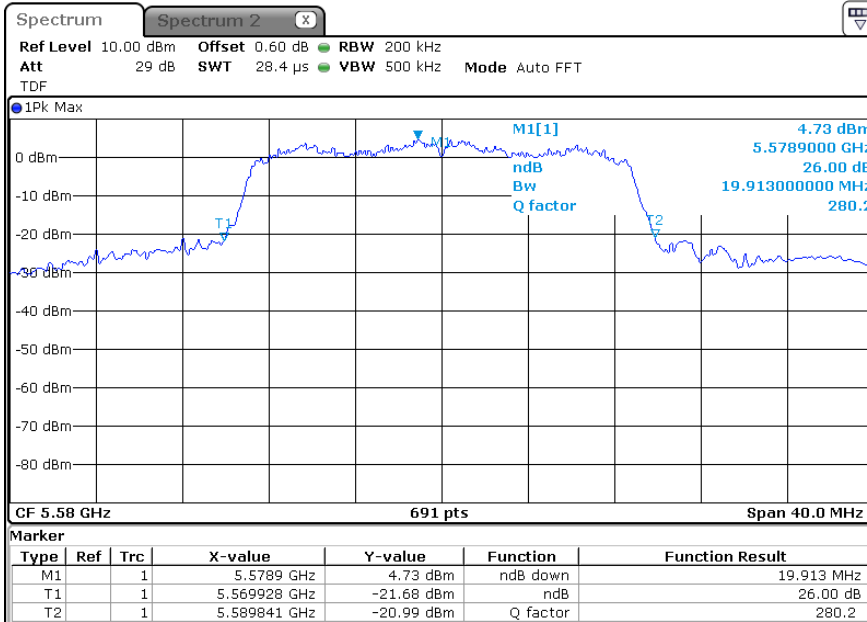

ANT 1(OBW)

ANT 2(EBW)

ANT 2(OBW)

-5 320 MHz

ANT 1(EBW)

ANT 1(OBW)

ANT 2(EBW)

ANT 2(OBW)

* 802.11an HT20_MIMO (ANT 1+2) 5 470 Band (26 dB Bandwidth)

-5 500 MHz

ANT 1(EBW)

ANT 1(OBW)

ANT 2(EBW)

ANT 2(OBW)

-5 580 MHz

ANT 1(EBW)

ANT 1(OBW)

ANT 2(EBW)

ANT 2(OBW)

-5 700 MHz

ANT 1(EBW)

ANT 1(OBW)

ANT 2(EBW)

ANT 2(OBW)