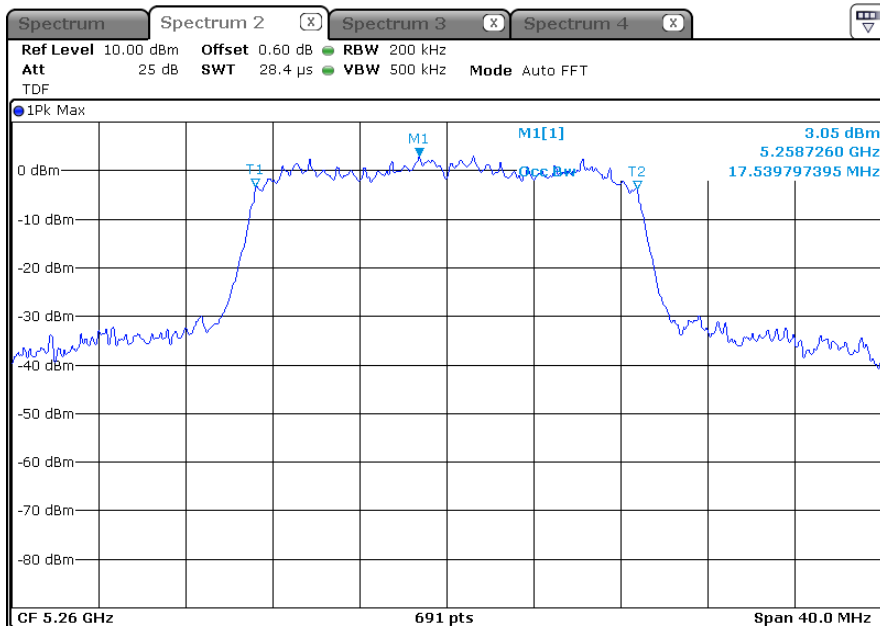

* 802.11an HT20_MIMO (ANT 1+2)_5 250 Band (26 dB Bandwidth)

-5 260 MHz

ANT 1(EBW)

ANT 1(OBW)

ANT 2(EBW)

ANT 2(OBW)

-5 280 MHz

ANT 1(EBW)

ANT 1(OBW)

ANT 2(EBW)

ANT 2(OBW)

-5 320 MHz

ANT 1(EBW)

ANT 1(OBW)

ANT 2(EBW)

ANT 2(OBW)