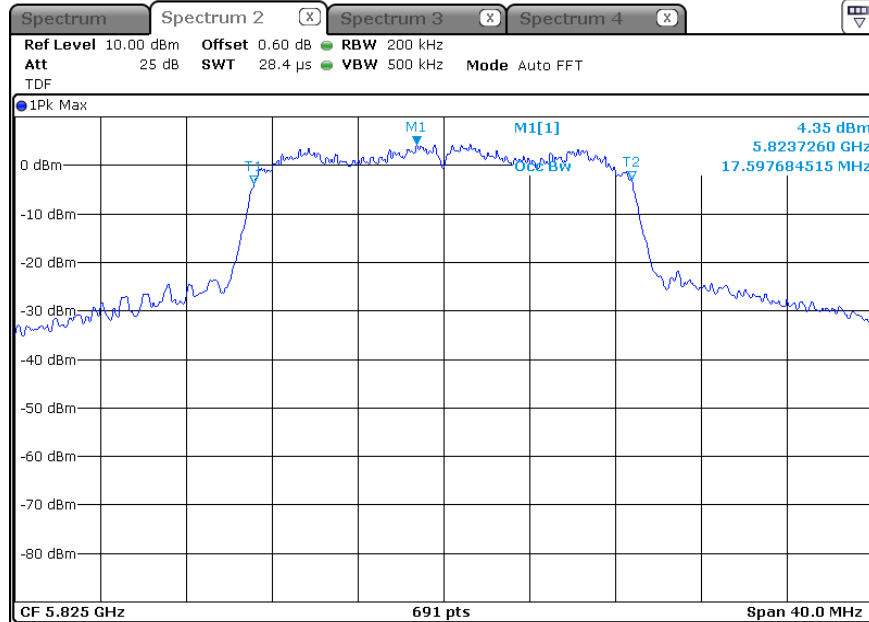

ANT 1(OBW)

ANT 2(6 dB Bandwidth)

ANT 2(OBW)

-5 825 MHz

ANT 1(6 dB Bandwidth)

ANT 1(OBW)

ANT 2(6 dB Bandwidth)

ANT 2(OBW)

* 802.11an HT40_ANT 1_5 150 Band (26 dB Bandwidth)

-5 190 MHz

ANT 1(EBW)

ANT 1(OBW)

-5 230 MHz

ANT 1(EBW)

ANT 1(OBW)

* 802.11an HT40_ANT 1_5 250 Band (26 dB Bandwidth)