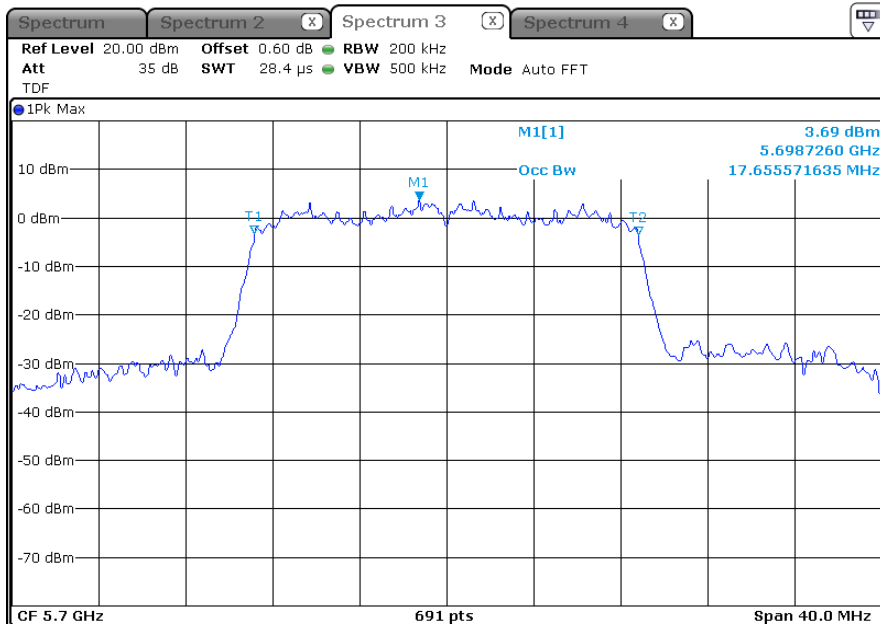

ANT 1(OBW)

ANT 2(EBW)

ANT 2(OBW)

-5 700 MHz

ANT 1(EBW)

ANT 1(OBW)

ANT 2(EBW)

ANT 2(OBW)

* 802.11an HT20_MIMO (ANT 1+2)_5 725 Band (6 dB Bandwidth)

-5 745 MHz

ANT 1(6 dB Bandwidth)

ANT 1(OBW)

ANT 26 (dB Bandwidth)

ANT 2(OBW)

-5 785 MHz

ANT 1(6 dB Bandwidth)