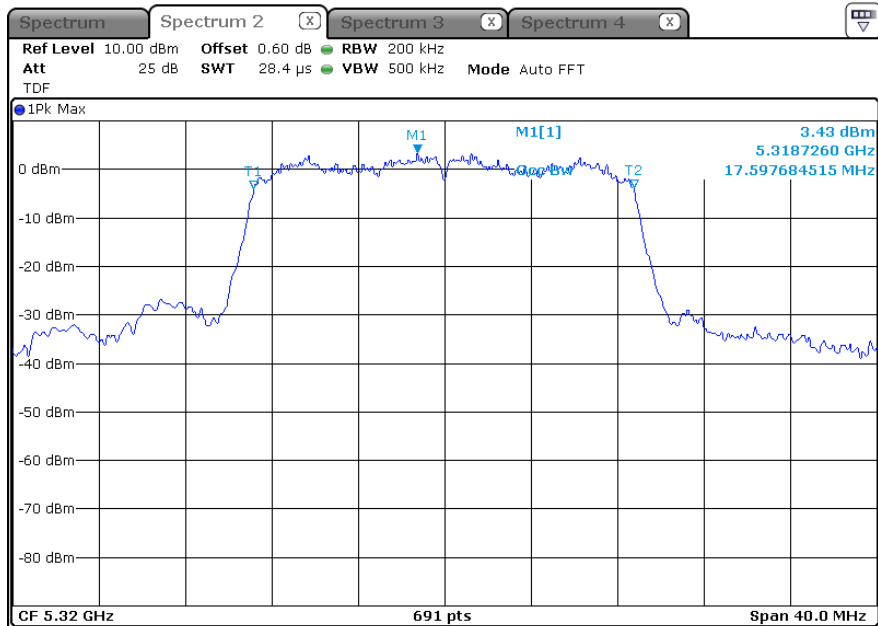

ANT 1(OBW)

ANT 2(EBW)

ANT 2(OBW)

-5 320 MHz

ANT 1(EBW)

ANT 1(OBW)

ANT 2(EBW)

ANT 2(OBW)

* 802.11an HT20_MIMO (ANT 1+2) 5 470 Band (26 dB Bandwidth)

-5 500 MHz

ANT 1(EBW)

ANT 1(OBW)

ANT 2(EBW)

ANT 2(OBW)

-5 580 MHz

ANT 1(EBW)

ANT 1(OBW)

ANT 2(EBW)

ANT 2(OBW)

-5 700 MHz

ANT 1(EBW)

ANT 1(OBW)

ANT 2(EBW)

ANT 2(OBW)