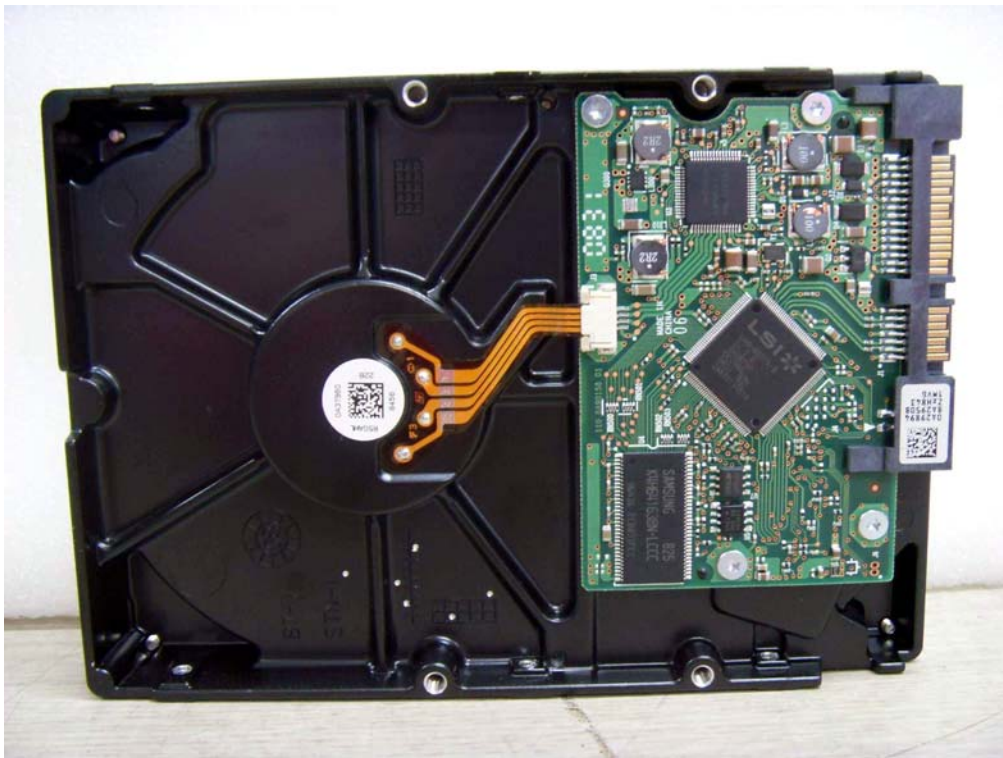

CTK Co., Ltd.

386-1, Ho-dong, Cheoin-gu, Yongin-si, Gyeonggi-do, 449-100, Korea

Tel: +82-31-339-9970 Fax: +82-31-339-9855

www.e-ctk.com